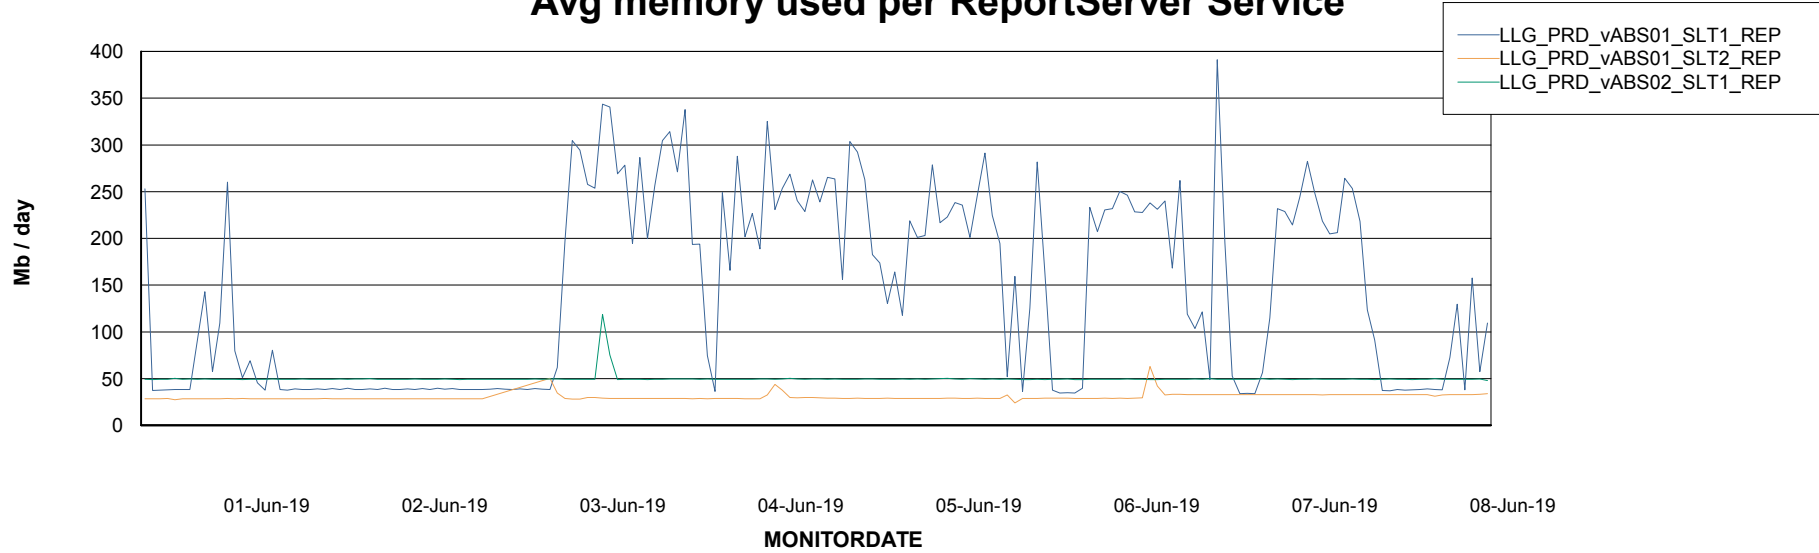

ABSSolute Application ReportServer Services

Avg memory used per ReportServer Service