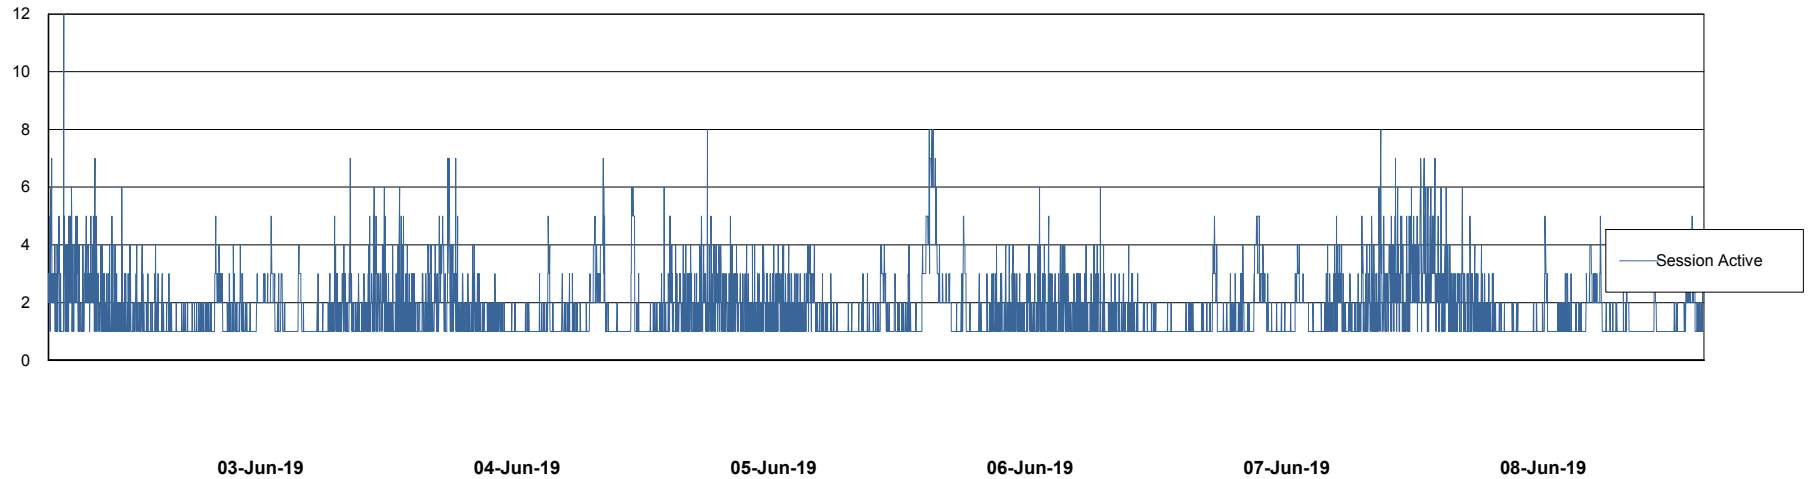

Database Performance LLGDB_Production