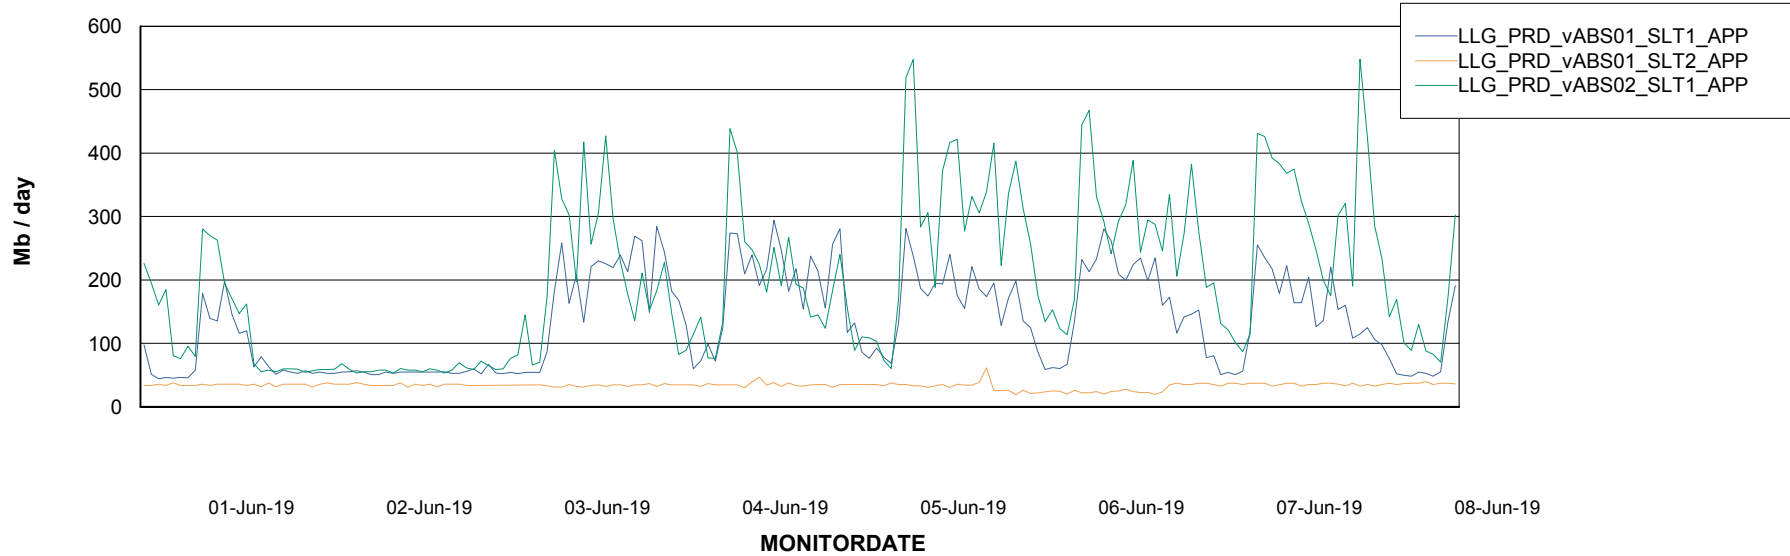

ABSSolute Application Server Services

Avg memory used per ABS Server Service