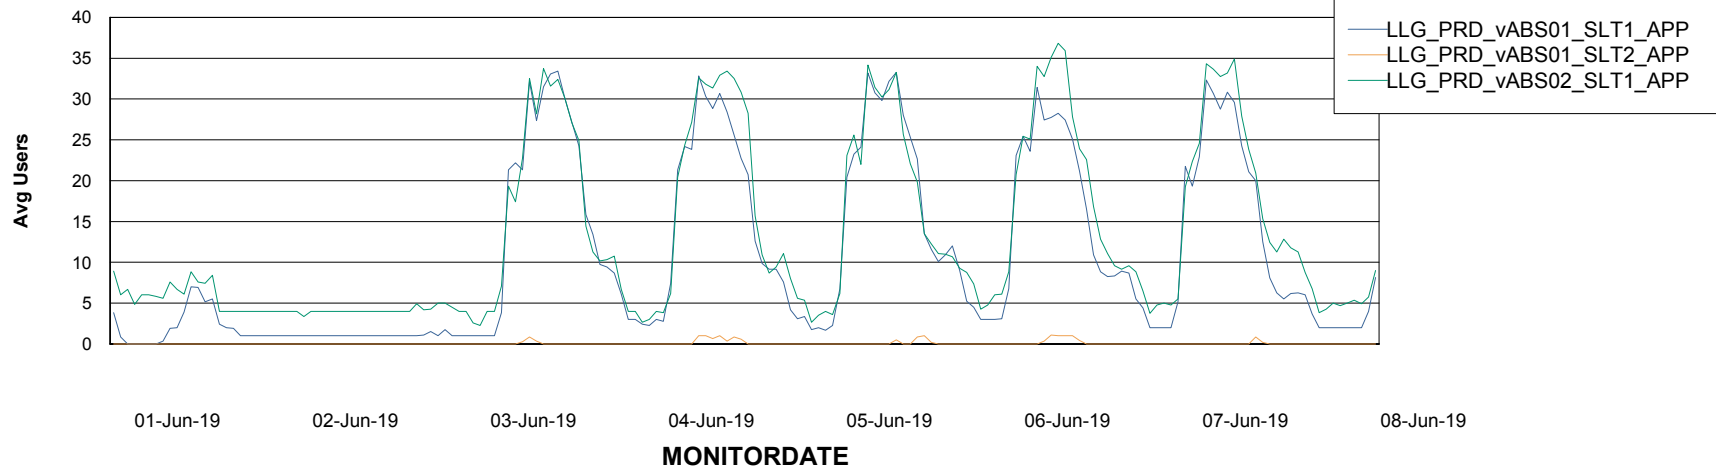

Avg users per day per ABS server