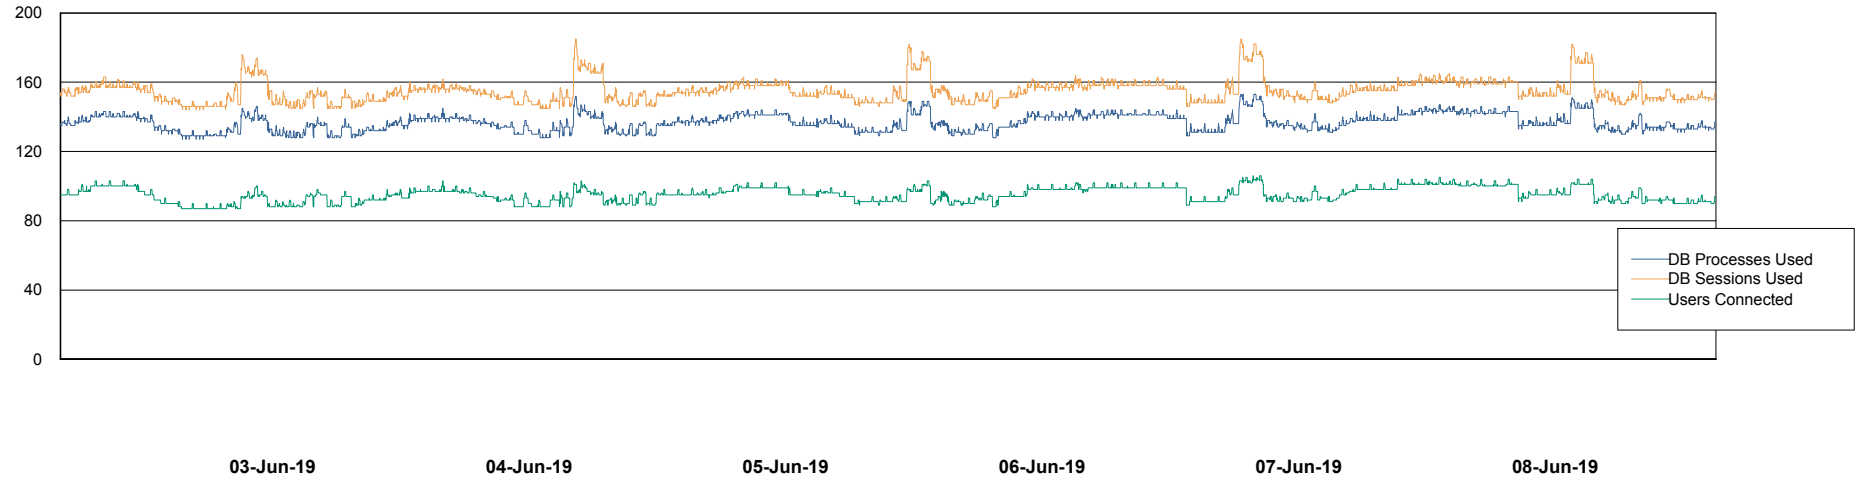

Database Performance LLGDB_Production