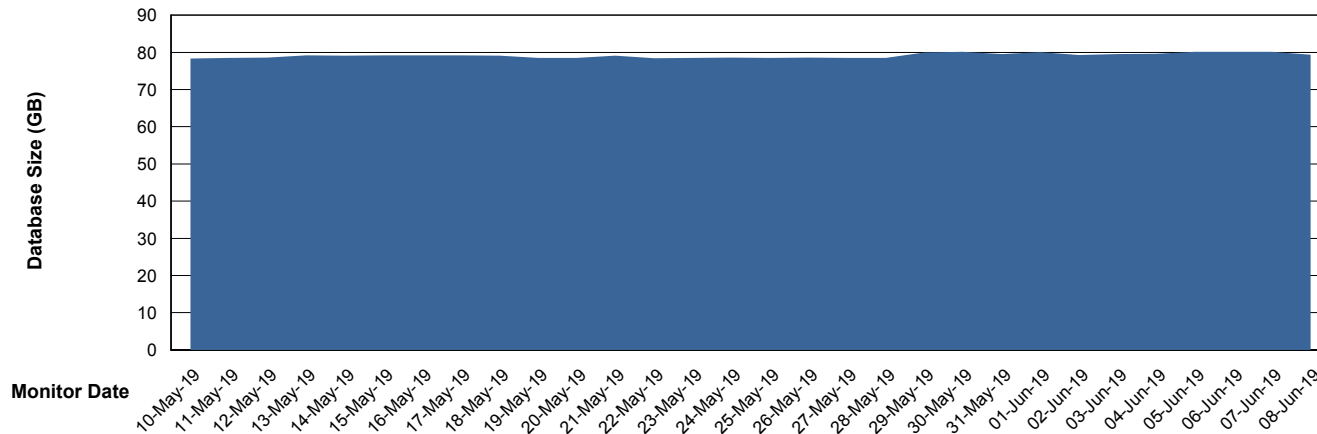

# Weekly SLA Customer Report

Customer LLG\_Production  
Database ID 53

DATABASE SIZE LLGDB\_Production

### Database growth over last month

DATABASE SIZE LLGDBBI\_Production

### Database growth over last month