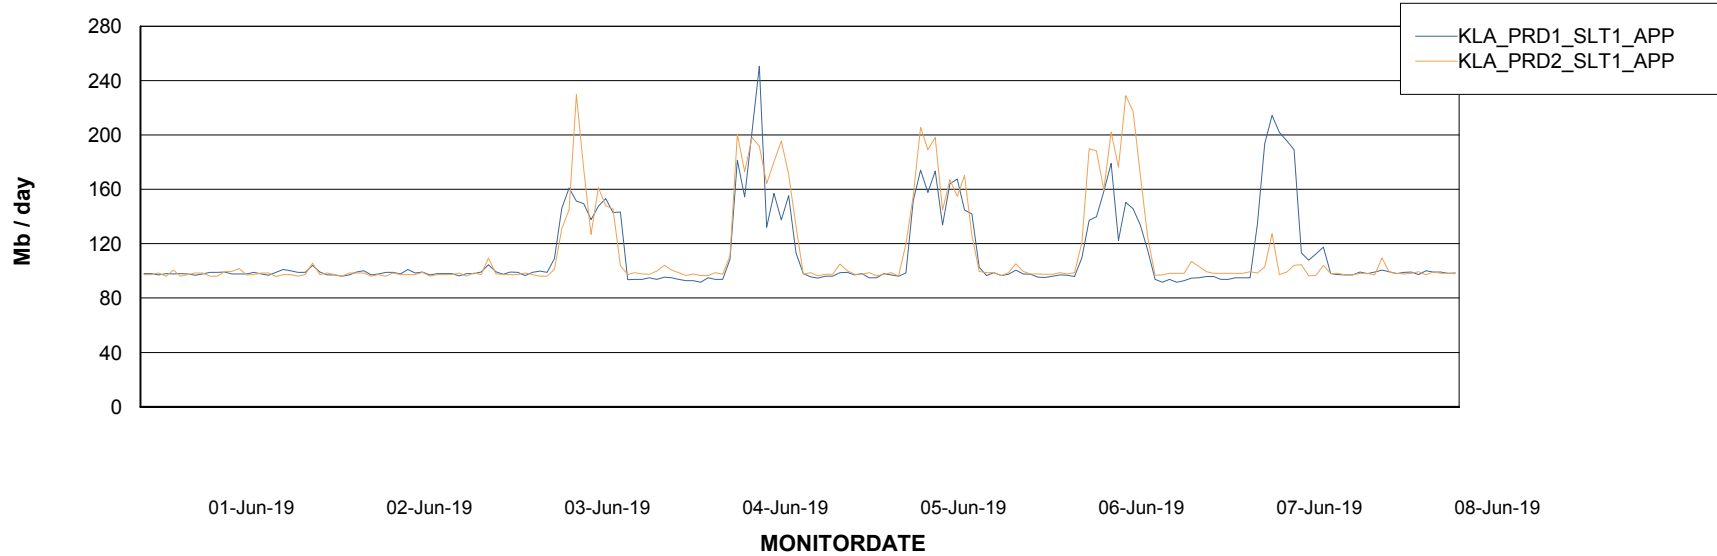

ABSSolute Application Server Services

Avg memory used per ABS Server Service