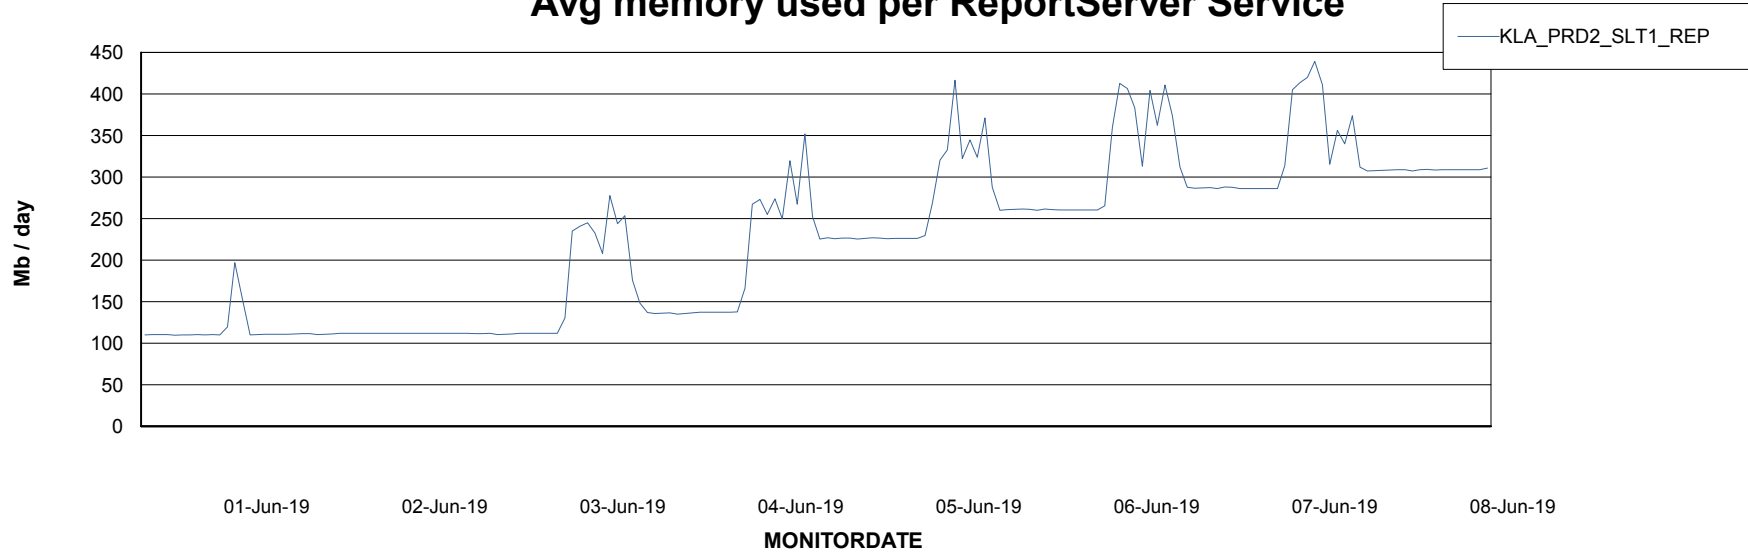

ABSSolute Application ReportServer Services

Avg memory used per ReportServer Service