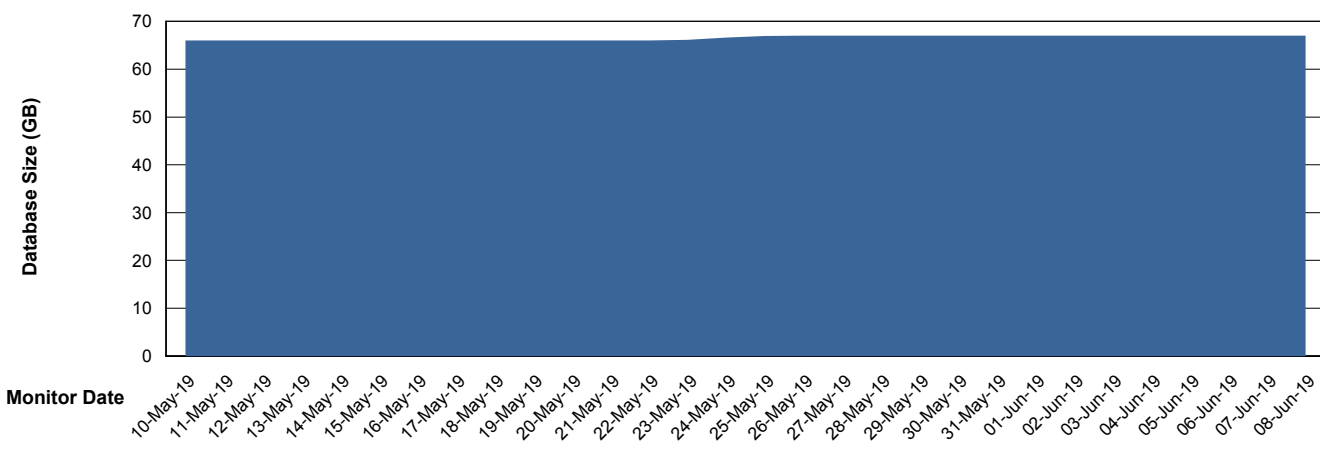

Weekly SLA Customer Report

Customer KLA_Production
Database ID 65

Database Performance KLADB_Production

Weekly SLA Customer Report

Customer KLA_Production
Database ID 65

Database Performance KLADB_Standby

Weekly SLA Customer Report

Customer KLA_Production
 Database ID 65

DATABASE SIZE KLADB_Production

Database growth over last month

Database Tablespace KLADB_Production

Date	Tablespace Name	Filesize (Gb)	Usedsize (Gb)	Percentage free
08-Jun-19	ABSDATA	40	33	18
	INDX	38	30	21
07-Jun-19	ABSDATA	40	33	18
	INDX	38	30	21
06-Jun-19	ABSDATA	40	33	18
	INDX	38	30	21
05-Jun-19	ABSDATA	40	33	18
	INDX	38	30	21
04-Jun-19	ABSDATA	40	33	18
	INDX	38	30	21
03-Jun-19	ABSDATA	40	33	18
	INDX	38	30	21
02-Jun-19	ABSDATA	40	33	18
	INDX	38	30	21