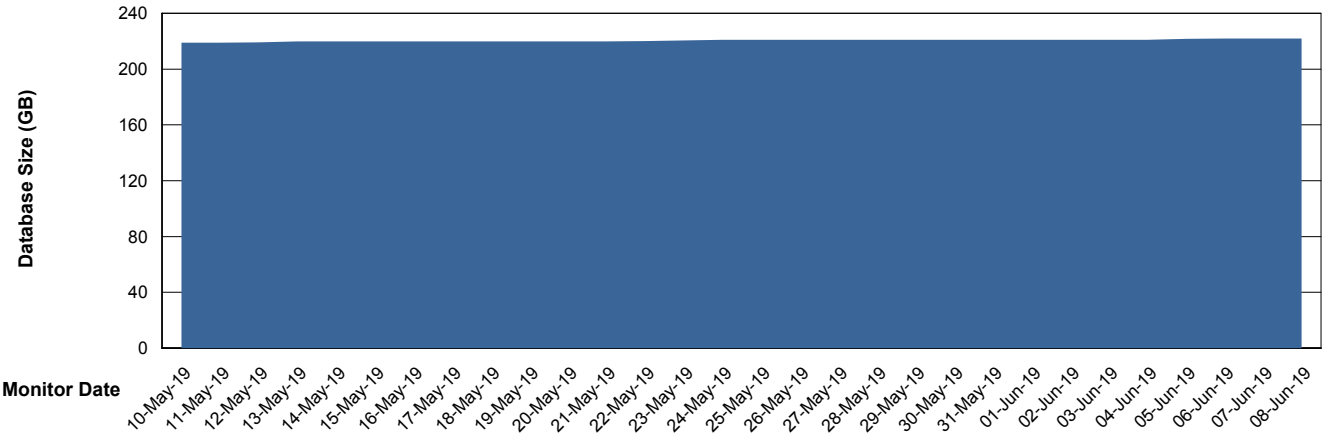

Weekly SLA Customer Report

Customer FIS_Production
Database ID 46

Database Performance FISDB_Production

Weekly SLA Customer Report

Customer FIS_Production
Database ID 46

Database Performance FISDB_Standby

Weekly SLA Customer Report

Customer FIS_Production
 Database ID 46

DATABASE SIZE FISDB_Production

Database growth over last month

Database Tablespace FISDB_Production

Date	Tablespace Name	Filesize (Gb)	Usedsize (Gb)	Percentage free
08-Jun-19	ABSDATA	111	90	19
	INDX	150	130	13
07-Jun-19	ABSDATA	111	90	19
	INDX	150	130	13
06-Jun-19	ABSDATA	111	90	19
	INDX	150	130	13
05-Jun-19	ABSDATA	111	90	19
	INDX	150	130	13
04-Jun-19	ABSDATA	111	90	19
	INDX	150	130	13
03-Jun-19	ABSDATA	111	90	19
	INDX	150	130	13
02-Jun-19	ABSDATA	111	90	19
	INDX	150	130	13