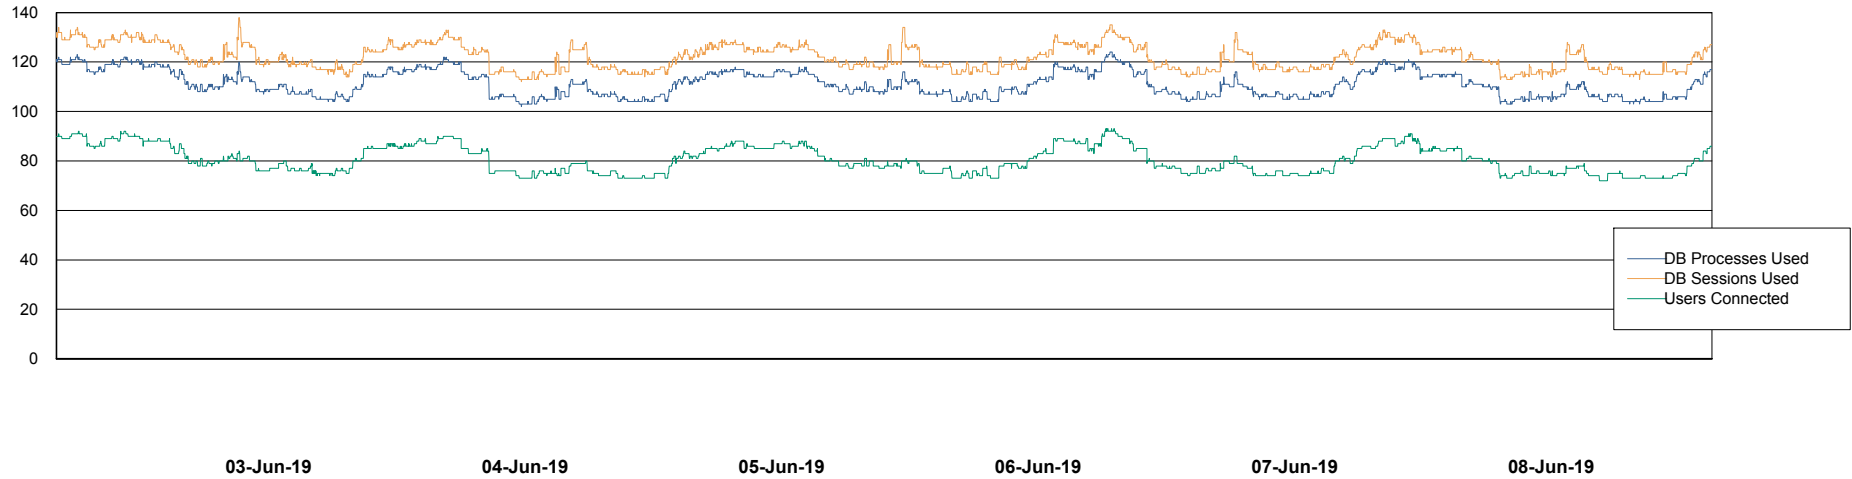

Harddisk Usage FIS_PRD_ORACLE2

	Free disk space on c: (%)	Total disk space on c: (Gb)	Free disk space on l: (%)	Total disk space on l: (Gb)	Free disk space on o: (%)	Total disk space on o: (Gb)
08-Jun-19	67	279	19	279	3	373
07-Jun-19	67	279	19	279	3	373
06-Jun-19	67	279	19	279	3	373
05-Jun-19	67	279	19	279	3	373
04-Jun-19	67	279	19	279	3	373
03-Jun-19	67	279	18	279	3	373
02-Jun-19	67	279	19	279	3	373

Weekly SLA Customer Report

Customer FIS_Production
Database ID 46

Database Performance FISDB_Production

Weekly SLA Customer Report

Customer FIS_Production
Database ID 46

Database Performance FISDB_Standby

Weekly SLA Customer Report