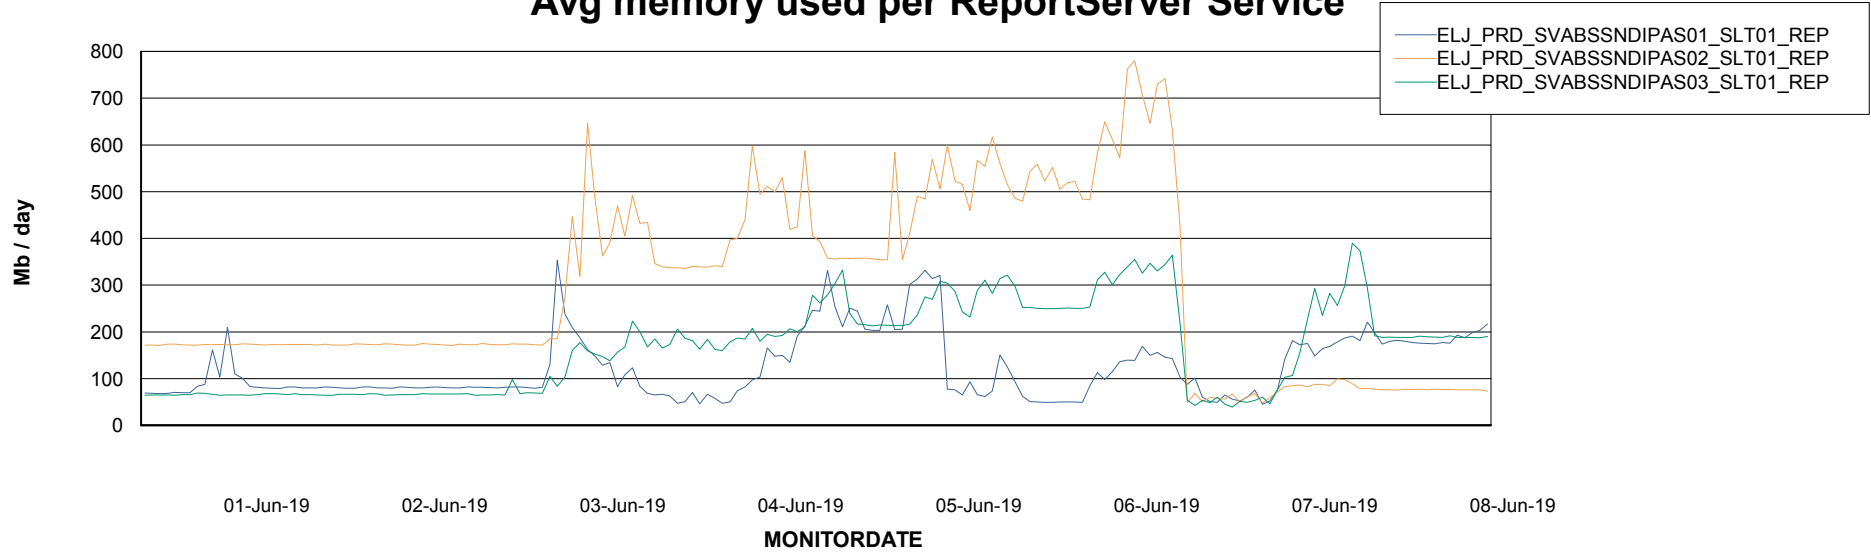

ABSSolute Application ReportServer Services

Avg memory used per ReportServer Service