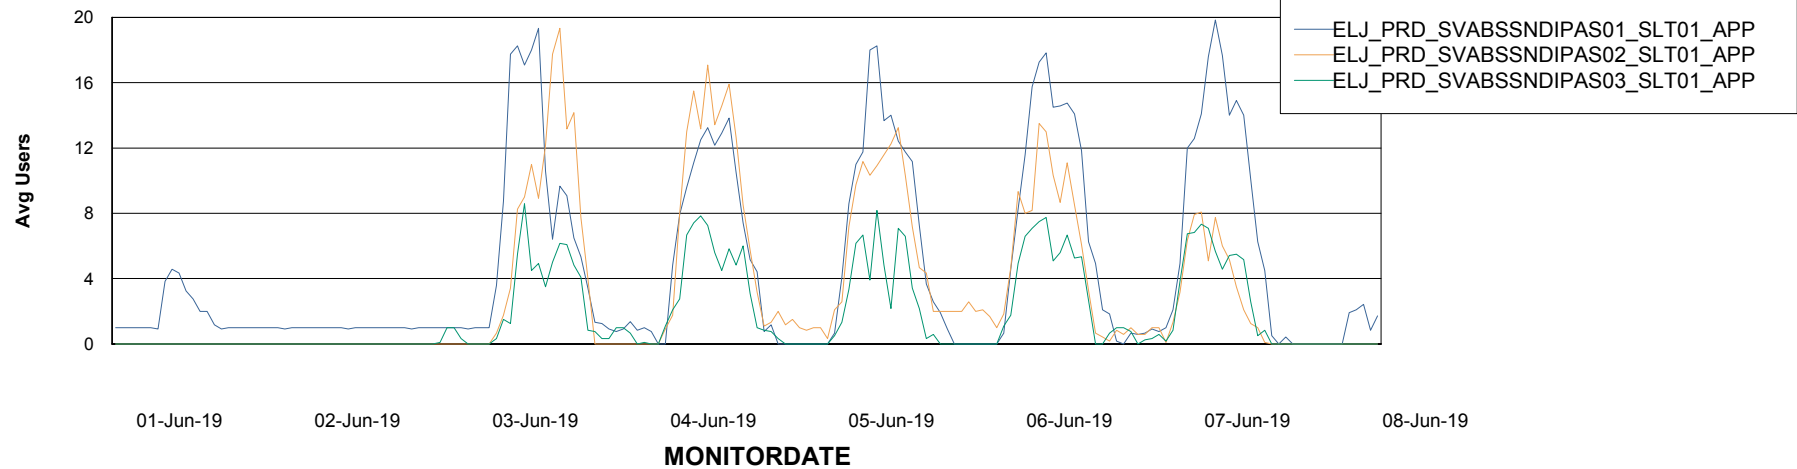

Weekly SLA Customer Report

Customer ELJ Production
Database ID 72

ABSSolute Application Server Services

Avg memory used per ABS Server Service

Avg users per day per ABS server

Weekly SLA Customer Report

Customer ELJ Production
Database ID 72