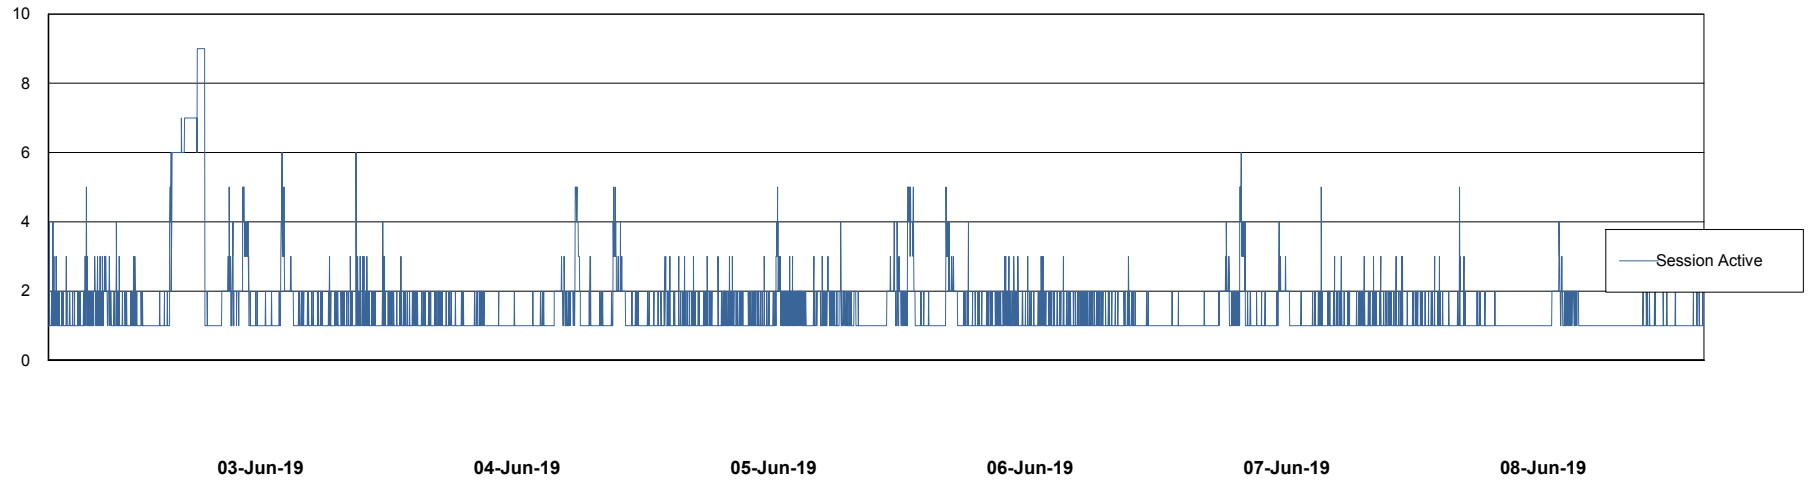

Database Performance ELJDB_Production