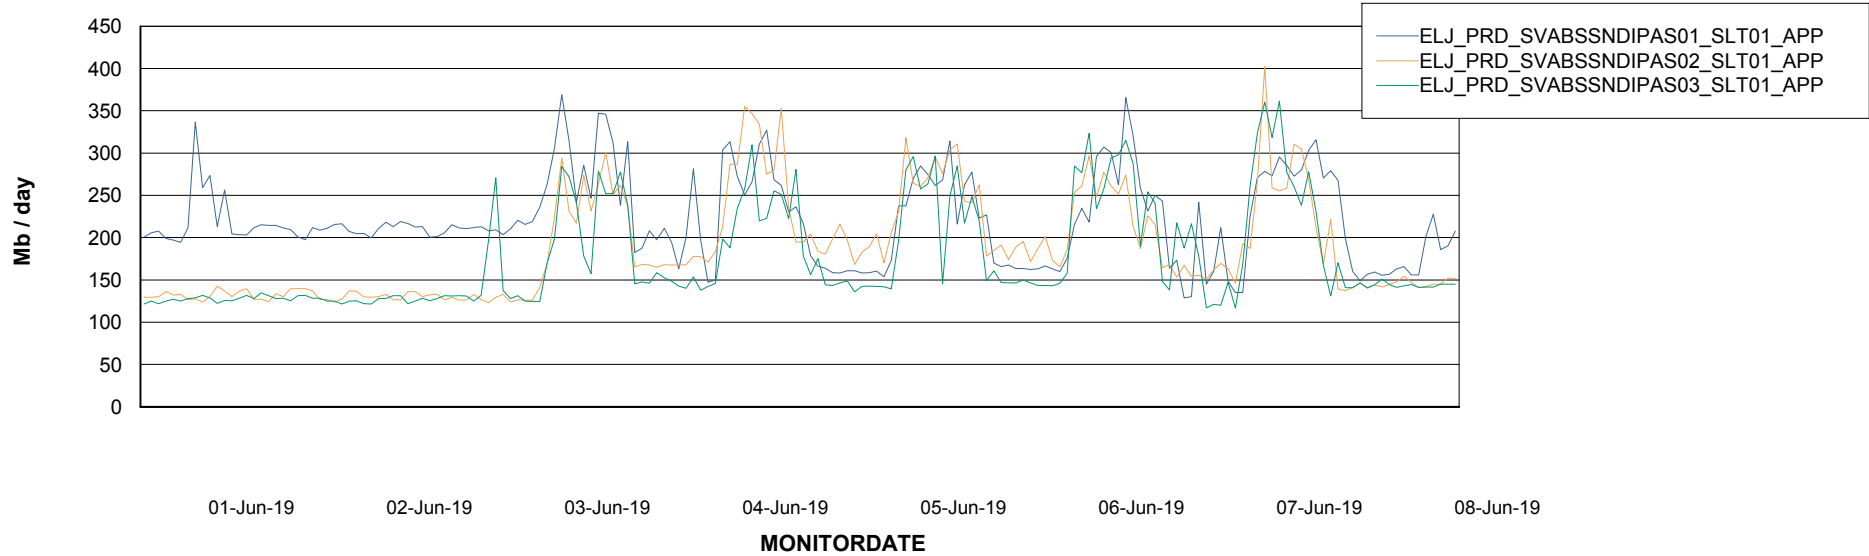

ABSSolute Application Server Services

Avg memory used per ABS Server Service