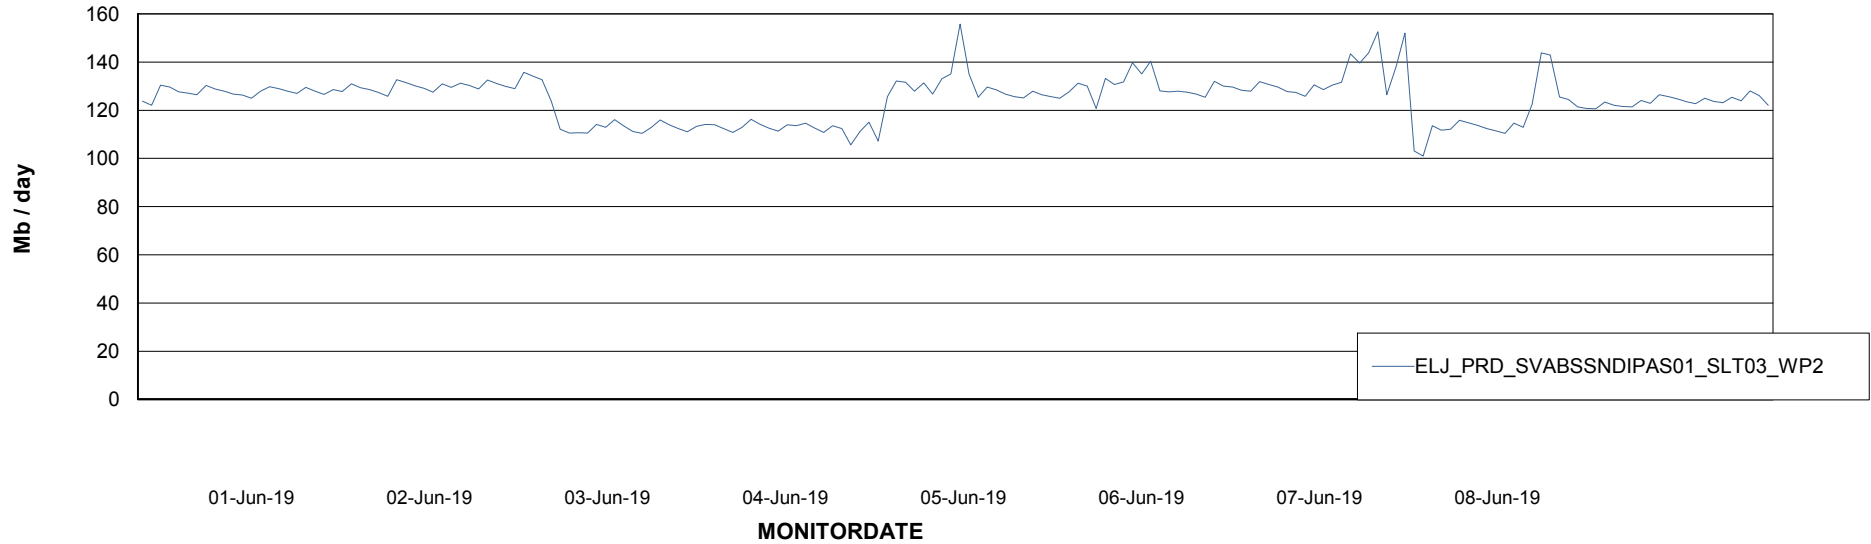

ABSSolute Application ReportServer Services

Avg memory used per ReportServer Service

Weekly SLA Customer Report

Customer ELJ Production
Database ID 72

ABSolute Web Component Services

Avg memory used per ABS Web component