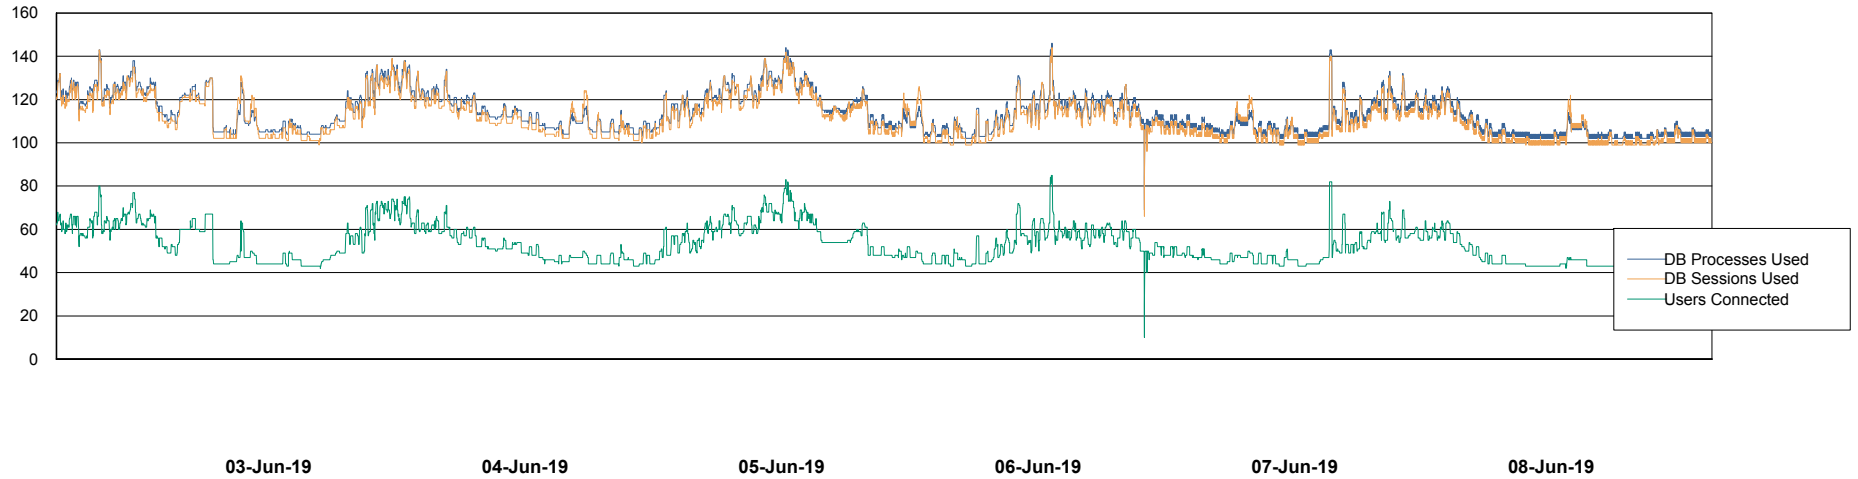

Weekly SLA Customer Report

Customer ELJ Production
 Database ID 72

Harddisk Usage ELJ_PRD_SVABSSNDIPDB02

	Free disk space on / (%)	Total disk space on / (Gb)	Used disk space on / (Gb)	Free disk space on /home (%)	Free disk space on /u01 (%)	Total disk space on /u01 (Gb)	Used disk space on /u01 (Gb)
08-Jun-19	83	160	27	83	91	600	56
07-Jun-19	83	160	27	83	91	600	56
06-Jun-19	83	160	27	83	91	600	56
05-Jun-19	83	160	27	83	91	600	55
04-Jun-19	83	160	27	83	91	600	57
03-Jun-19	83	160	27	83	90	600	57
02-Jun-19	83	160	27	83	91	600	57

Weekly SLA Customer Report

Customer ELJ Production
Database ID 72

Database Performance ELJDB_Production

Weekly SLA Customer Report

Customer ELJ Production
Database ID 72

Database Performance ELJDB_Standby

Weekly SLA Customer Report