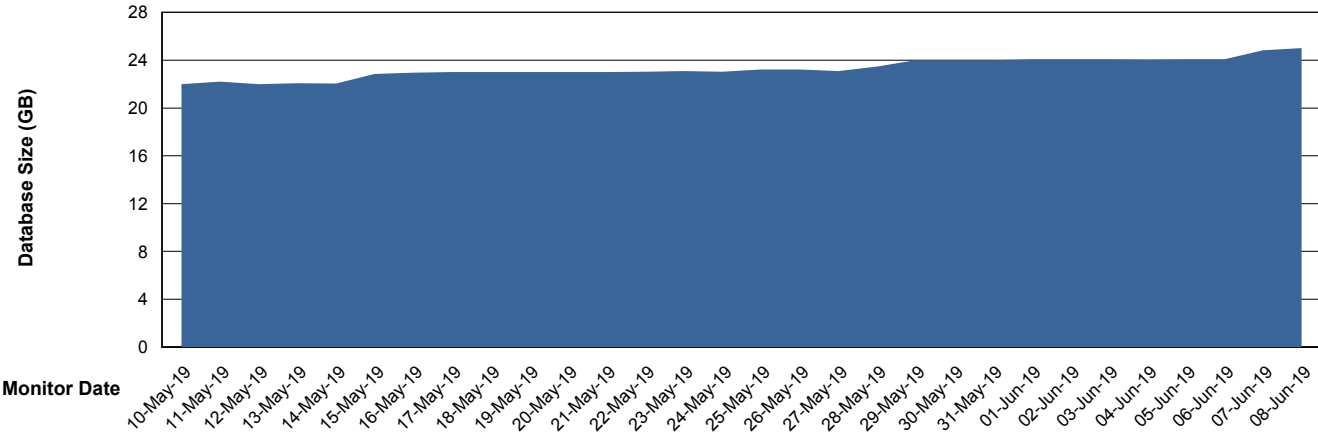

Weekly SLA Customer Report

Customer ELJ Production
Database ID 72

Database Performance ELJDB_Production

Weekly SLA Customer Report

Customer ELJ Production
Database ID 72

Database Performance ELJDB_Standby

Weekly SLA Customer Report

Customer ELJ Production
 Database ID 72

DATABASE SIZE ELJDB_Production

Database growth over last month

Database Tablespace ELJDB_Production

Date	Tablespace Name	Filesize (Gb)	Usedsize (Gb)	Percentage free
08-Jun-19	ABSDATA	24	20	17
	INDX	4	2	50
07-Jun-19	ABSDATA	24	20	17
	INDX	4	2	50
06-Jun-19	ABSDATA	24	20	17
	INDX	4	2	50
05-Jun-19	ABSDATA	24	20	17
	INDX	4	2	50
04-Jun-19	ABSDATA	24	20	17
	INDX	4	2	50
03-Jun-19	ABSDATA	24	20	17
	INDX	4	2	50
02-Jun-19	ABSDATA	24	20	17
	INDX	4	2	50