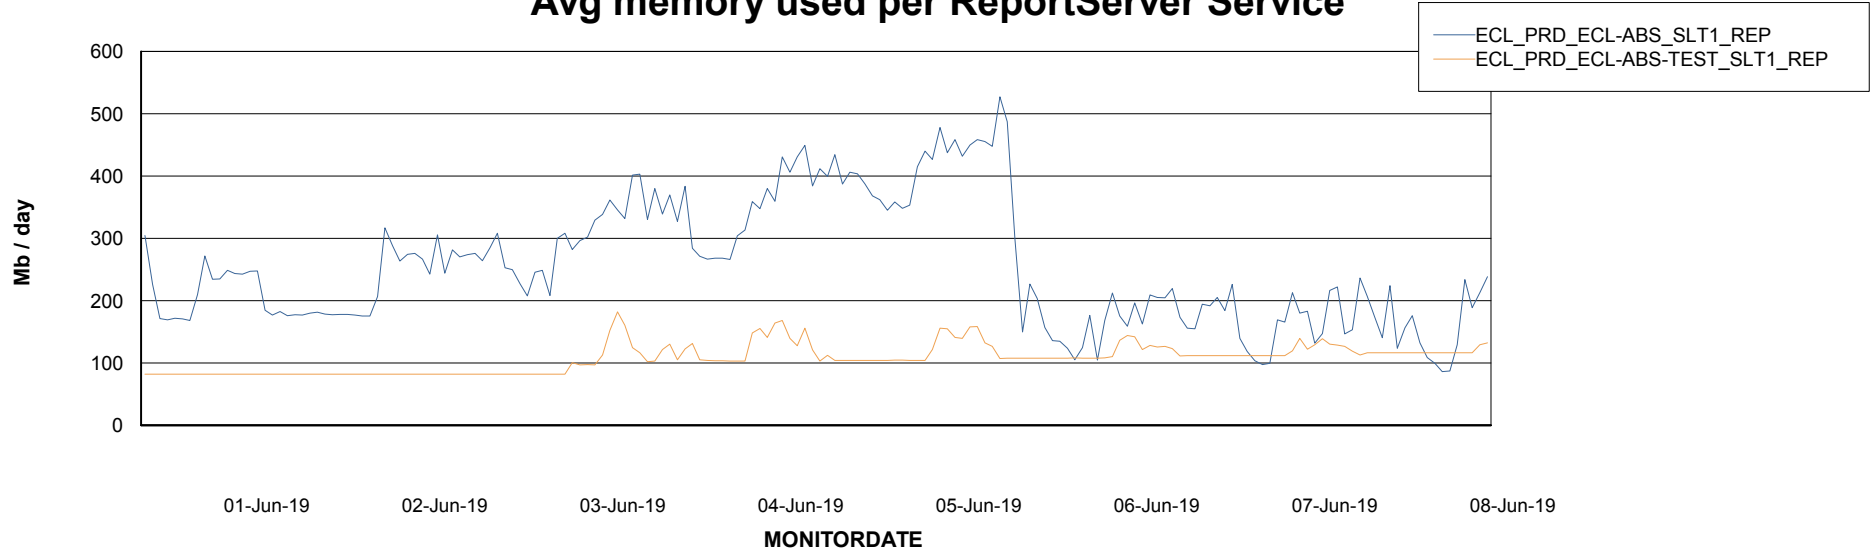

Avg memory used per ABS Server Service

Avg users per day per ABS server

Weekly SLA Customer Report

Customer ECL Production
Database ID 77

ABSSolute Application ReportServer Services

Avg memory used per ReportServer Service