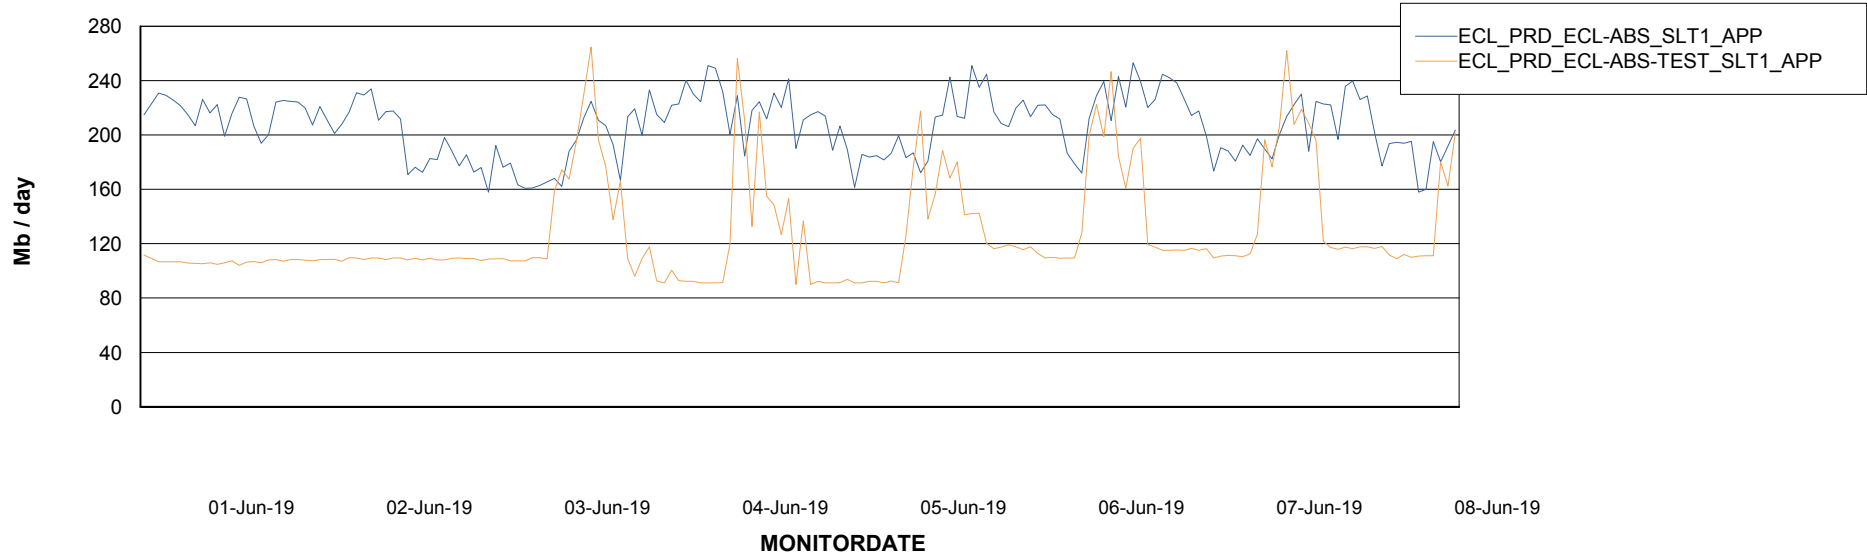

ABSolute Application Server Services

Avg memory used per ABS Server Service