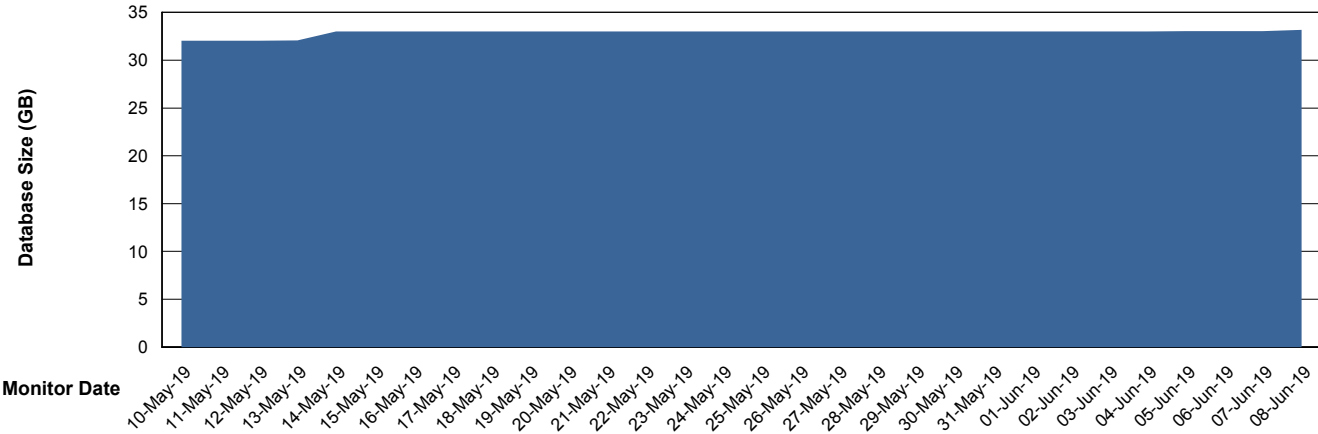

Weekly SLA Customer Report

Customer ECL Production
Database ID 77

Database Performance ECLDB_Production

Weekly SLA Customer Report

Customer ECL Production
Database ID 77

Database Performance ECLDB_Standby

Weekly SLA Customer Report

Customer ECL Production
 Database ID 77

DATABASE SIZE ECLDB_Production

Database growth over last month

Database Tablespace ECLDB_Production

Date	Tablespace Name	Filesize (Gb)	Usedsize (Gb)	Percentage free
08-Jun-19	ABSDATA	37	30	19
	INDX	8	1	88
07-Jun-19	ABSDATA	37	30	19
	INDX	8	1	88
06-Jun-19	ABSDATA	37	30	19
	INDX	8	1	88
05-Jun-19	ABSDATA	37	30	19
	INDX	8	1	88
04-Jun-19	ABSDATA	37	30	19
	INDX	8	1	88
03-Jun-19	ABSDATA	37	30	19
	INDX	8	1	88
02-Jun-19	ABSDATA	37	30	19
	INDX	8	1	88