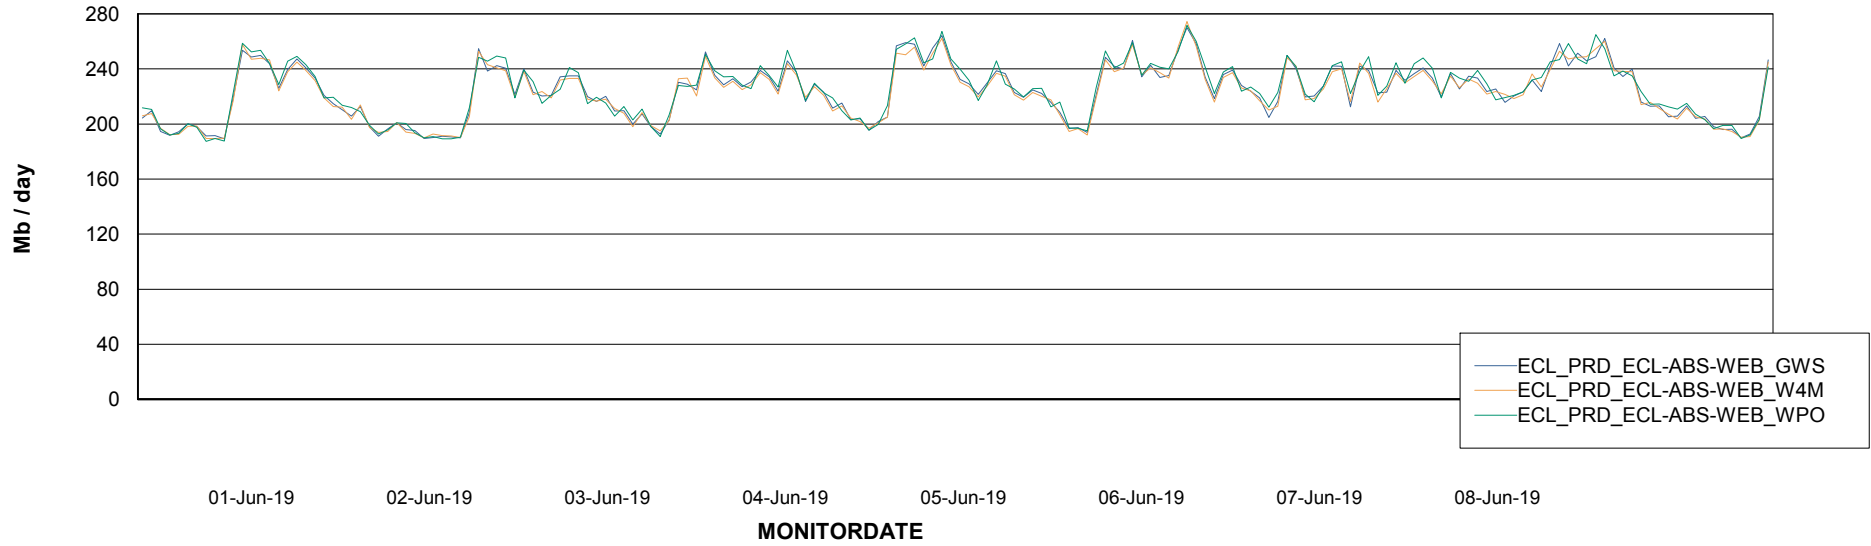

ABSolute Web Component Services

Avg memory used per ABS Web component