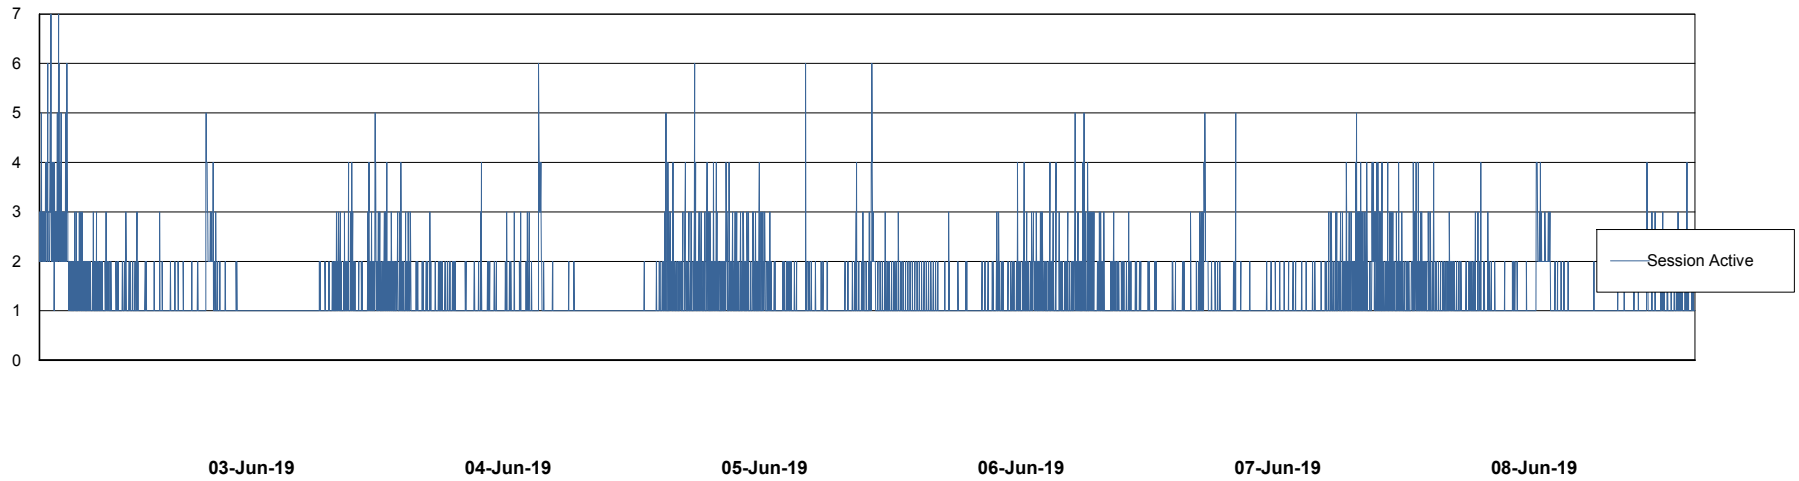

Weekly SLA Customer Report

Customer ECL Production
Database ID 77

Harddisk Usage ECL_PRD_ECL-ABS-WEB

	Free disk space on c: (%)	Total disk space on c: (Gb)
08-Jun-19	81	127
07-Jun-19	81	127
06-Jun-19	81	127
05-Jun-19	81	127
04-Jun-19	81	127
03-Jun-19	81	127
02-Jun-19	81	127

Weekly SLA Customer Report

Customer ECL Production
Database ID 77

Database Performance ECLDB_Production

Weekly SLA Customer Report

Customer ECL Production
Database ID 77

Database Performance ECLDB_Standby

Weekly SLA Customer Report