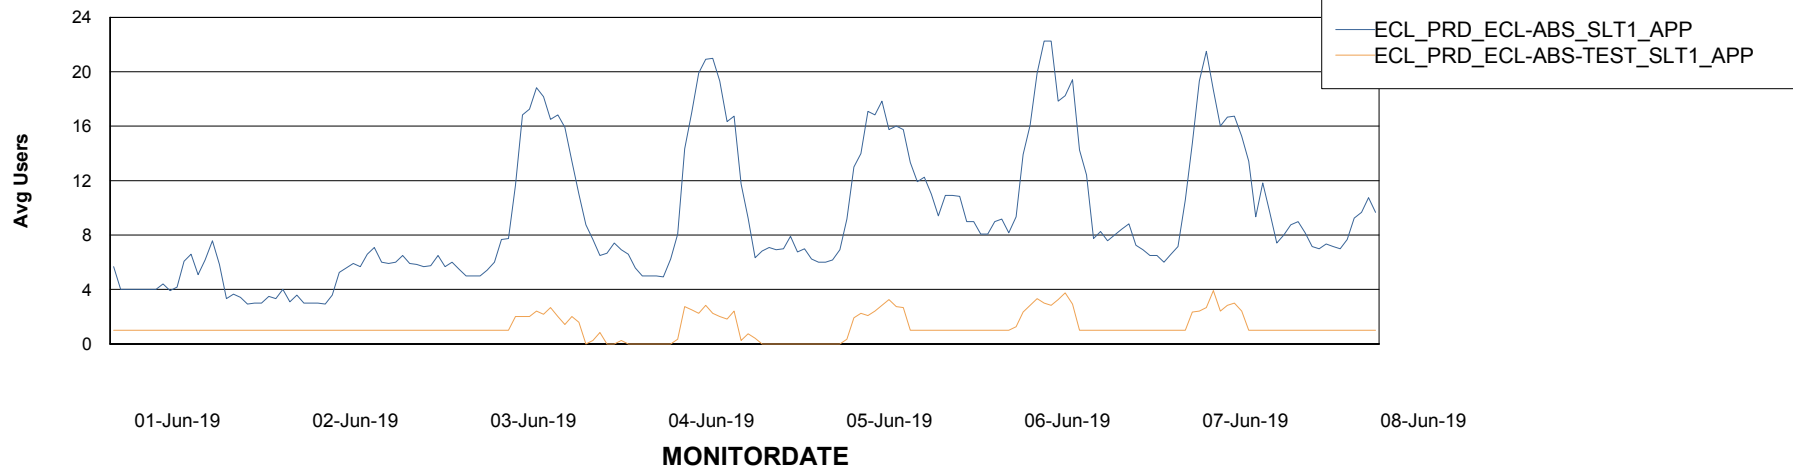

Avg users per day per ABS server