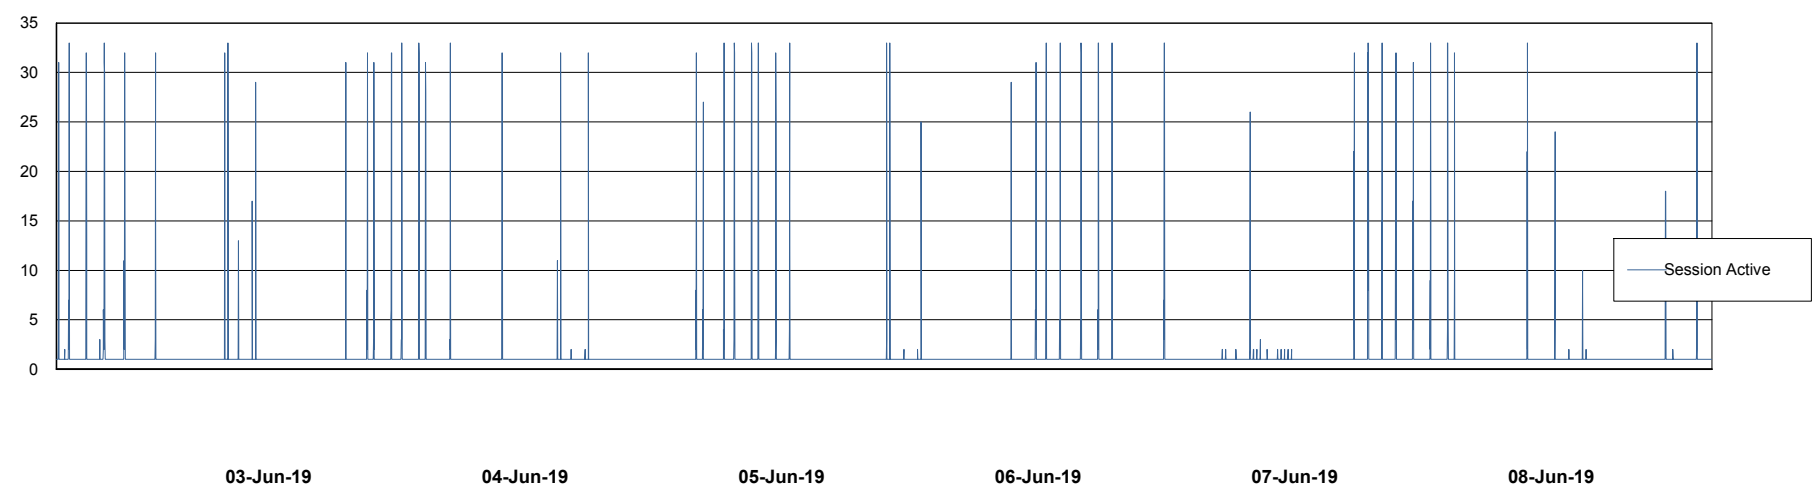

Weekly SLA Customer Report

Customer ECL Production
Database ID 77

Database Performance ECLDB_Production

Weekly SLA Customer Report

Customer ECL Production
Database ID 77

Database Performance ECLDB_Standby

Weekly SLA Customer Report