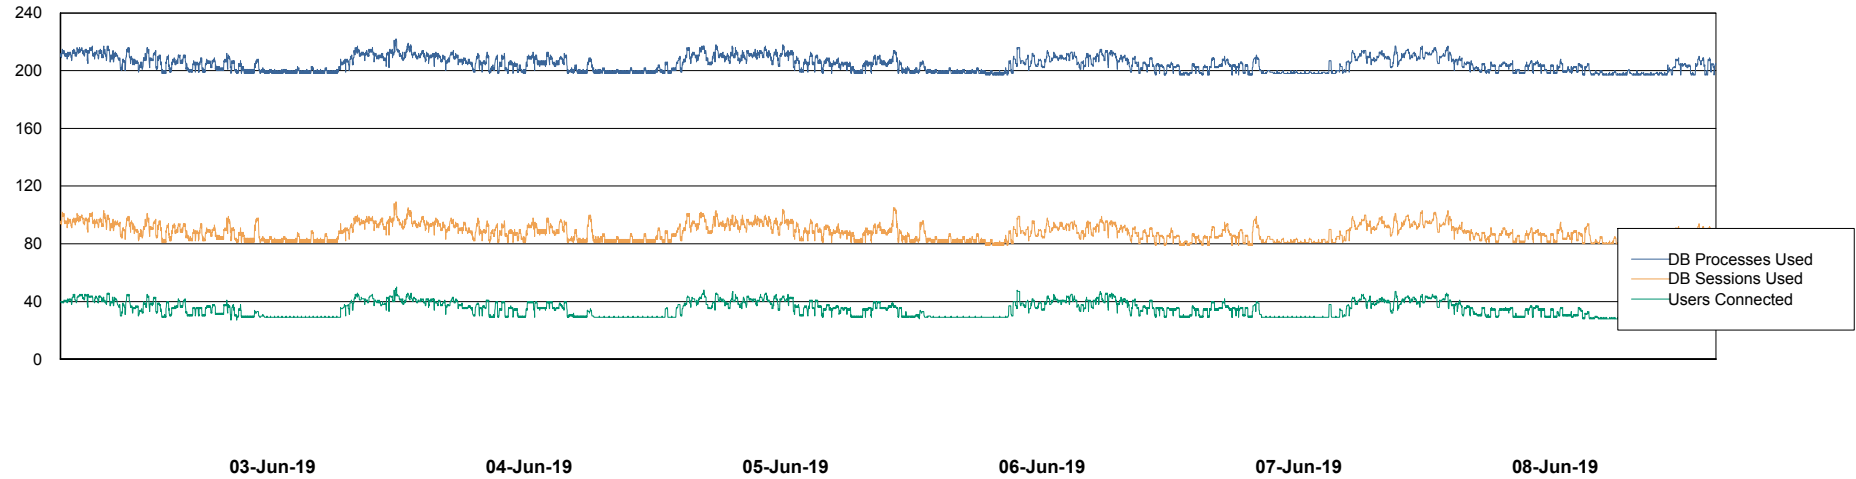

Weekly SLA Customer Report

Customer ECL Production
Database ID 77

Harddisk Usage ECL_PRD_ECL-ABS-WEB

	Free disk space on c: (%)	Total disk space on c: (Gb)
08-Jun-19	81	127
07-Jun-19	81	127
06-Jun-19	81	127
05-Jun-19	81	127
04-Jun-19	81	127
03-Jun-19	81	127
02-Jun-19	81	127

Weekly SLA Customer Report

Customer ECL Production
Database ID 77

Database Performance ECLDB_Production

Weekly SLA Customer Report

Customer ECL Production
Database ID 77

Database Performance ECLDB_Standby

Weekly SLA Customer Report