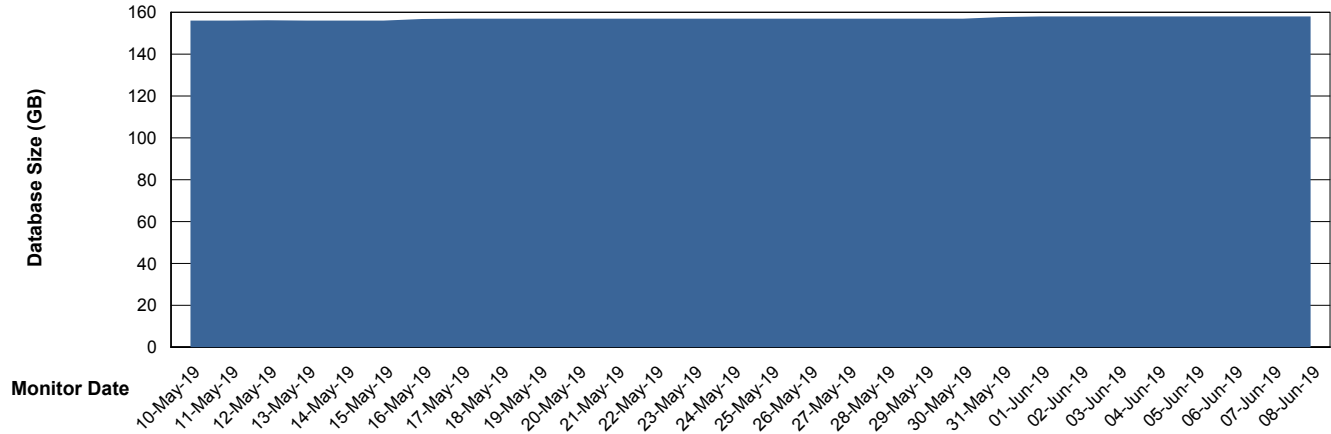

Weekly SLA Customer Report

Customer DFD Production
Database ID 39

Database Performance DFDDDB_Production

Weekly SLA Customer Report

Customer DFD Production
Database ID 39

Database Performance DFDDB_Standby

Weekly SLA Customer Report

Customer DFD Production
Database ID 39

Database Performance DFDDDBI_Production

Weekly SLA Customer Report

Customer DFD Production
Database ID 39

DATABASE SIZE DFDDDB_Production

Database growth over last month