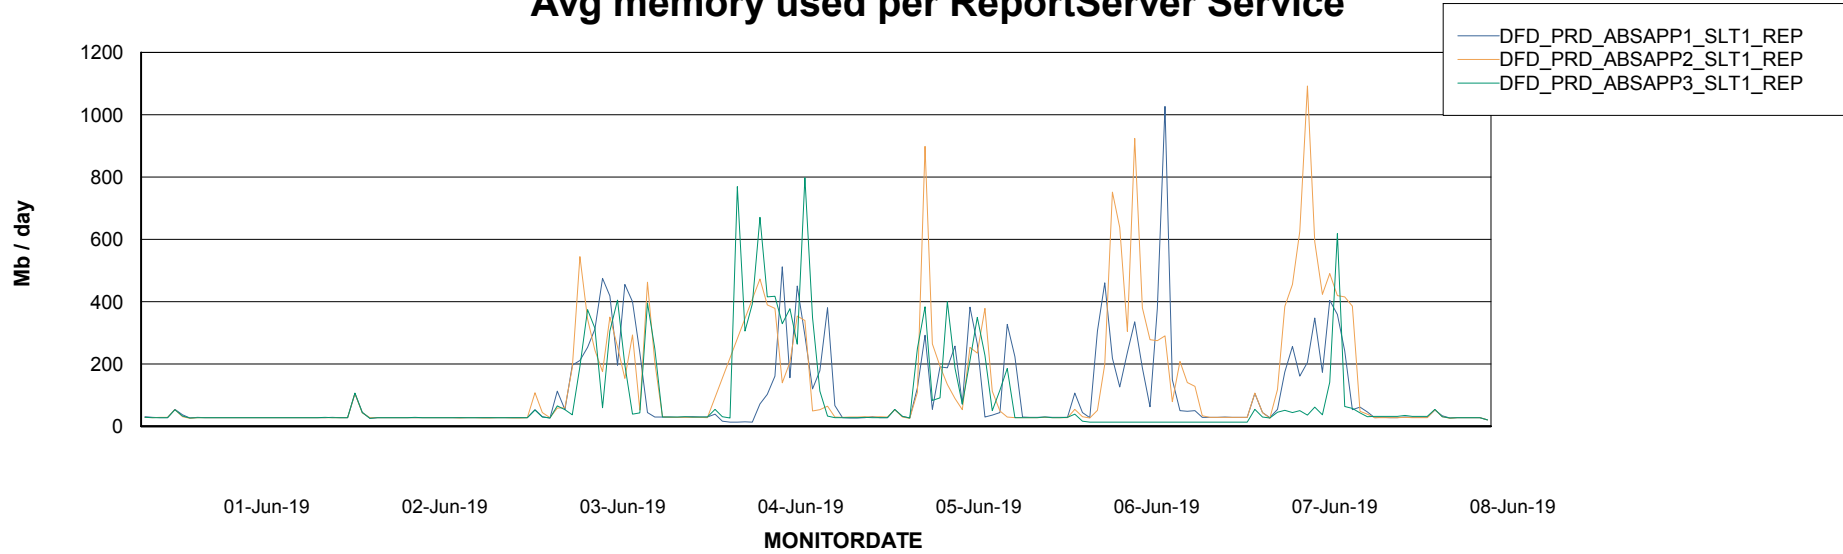

Avg users per day per ABS server

Weekly SLA Customer Report

Customer DFD Production
Database ID 39

ABSSolute Application ReportServer Services

Avg memory used per ReportServer Service

Disaster per ABS component