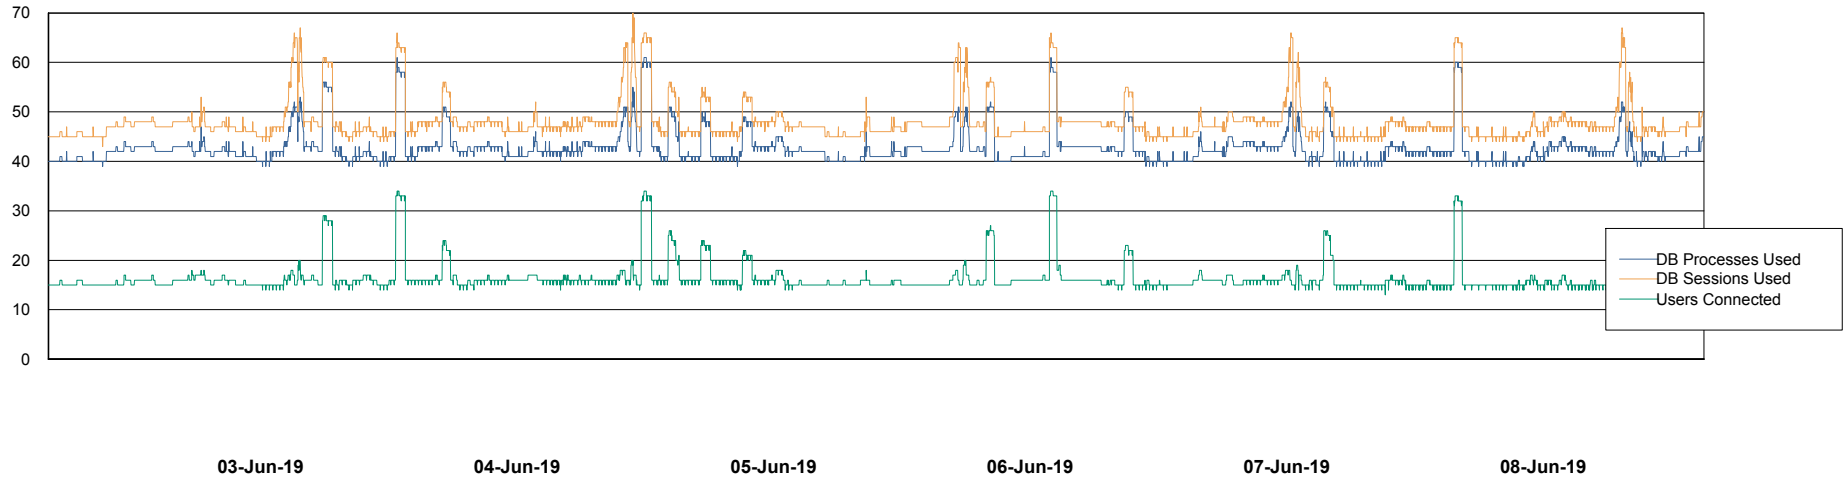

Database Performance DFDDDBI_Production