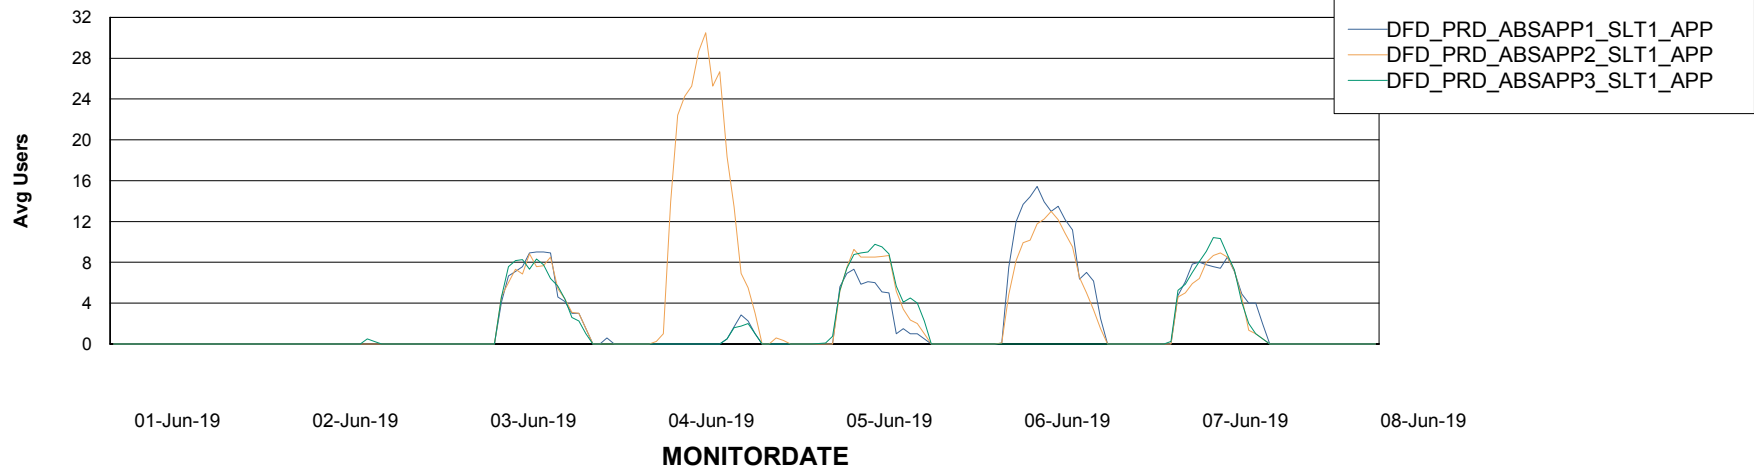

Avg users per day per ABS server