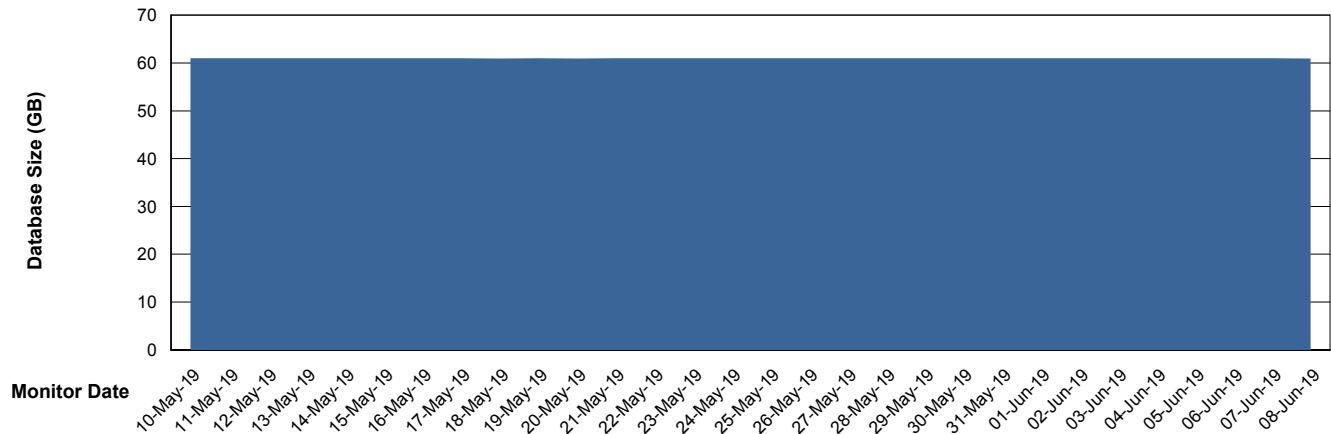

DATABASE SIZE DFDDDBI_Production

Database growth over last month