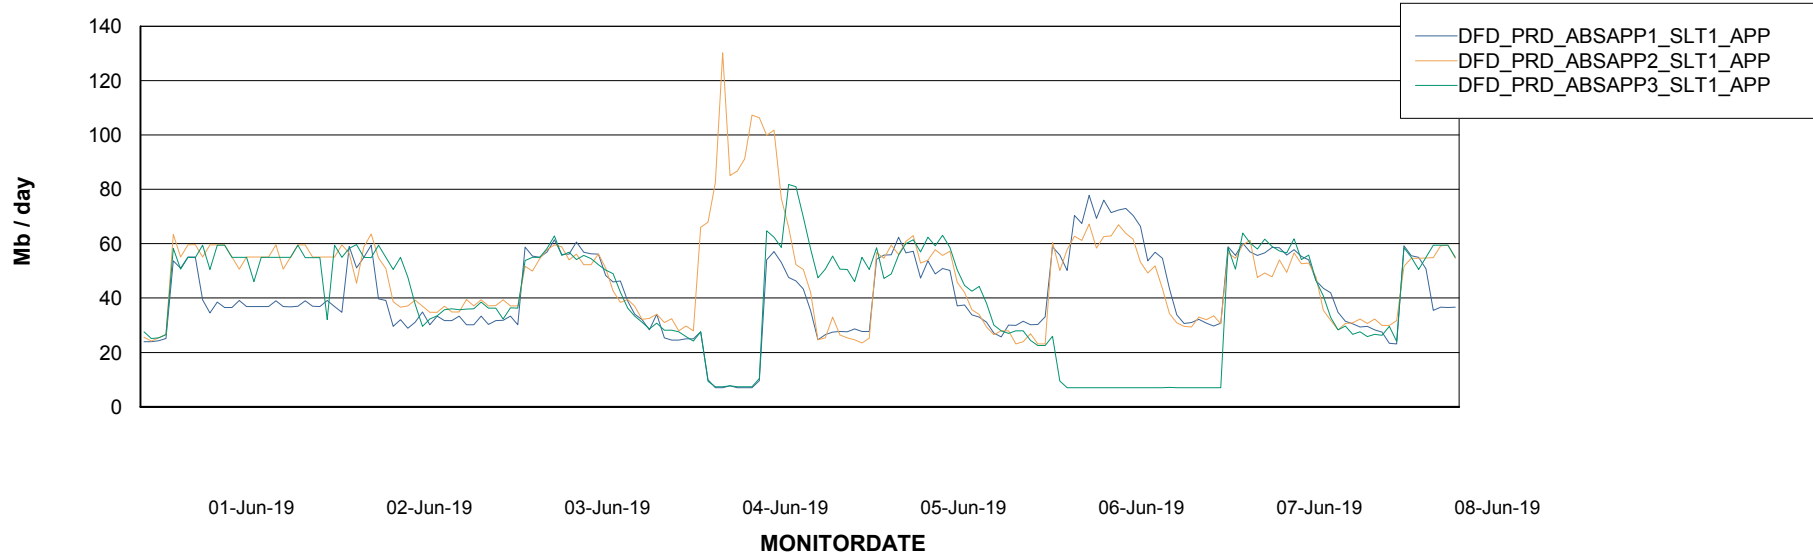

Standby Database Health DFD Production

Recovery lag for last 7 days

Weekly SLA Customer Report

Customer DFD Production
Database ID 39

ABSSolute Application Server Services

Avg memory used per ABS Server Service