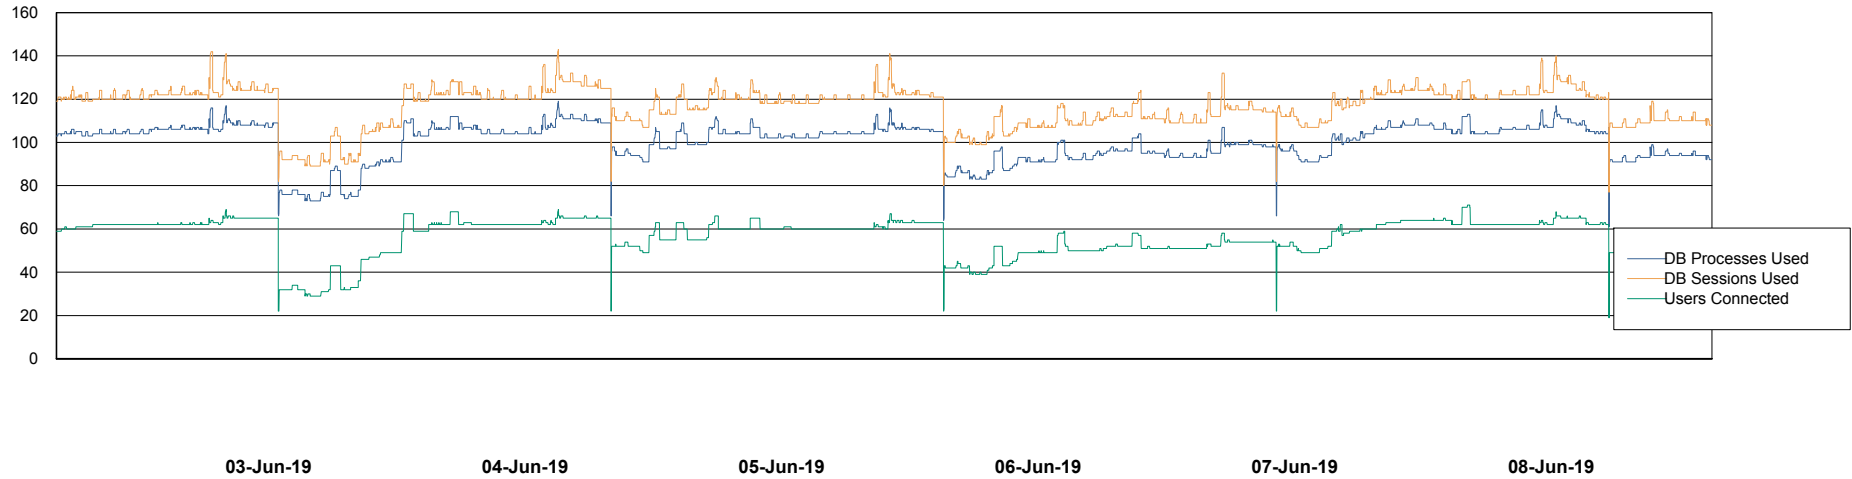

Harddisk Usage DFD_PRD_ORACLE2

	Free disk space on c: (%)	Total disk space on c: (Gb)	Free disk space on d: (%)	Total disk space on d: (Gb)	Free disk space on e: (%)	Total disk space on e: (Gb)	Free disk space on f: (%)	Total disk space on f: (Gb)
08-Jun-19	45	78	70	479	25	800	61	800
07-Jun-19	45	78	70	479	25	800	61	800
06-Jun-19	45	78	70	479	25	800	61	800
05-Jun-19	45	78	70	479	25	800	61	800
04-Jun-19	45	78	70	479	26	800	61	800
03-Jun-19	45	78	70	479	26	800	61	800
02-Jun-19	45	78	70	479	26	800	61	800

Weekly SLA Customer Report

Customer DFD Production
Database ID 39

Database Performance DFDDDB_Production

Weekly SLA Customer Report

Customer DFD Production
Database ID 39

Database Performance DFDDB_Standby