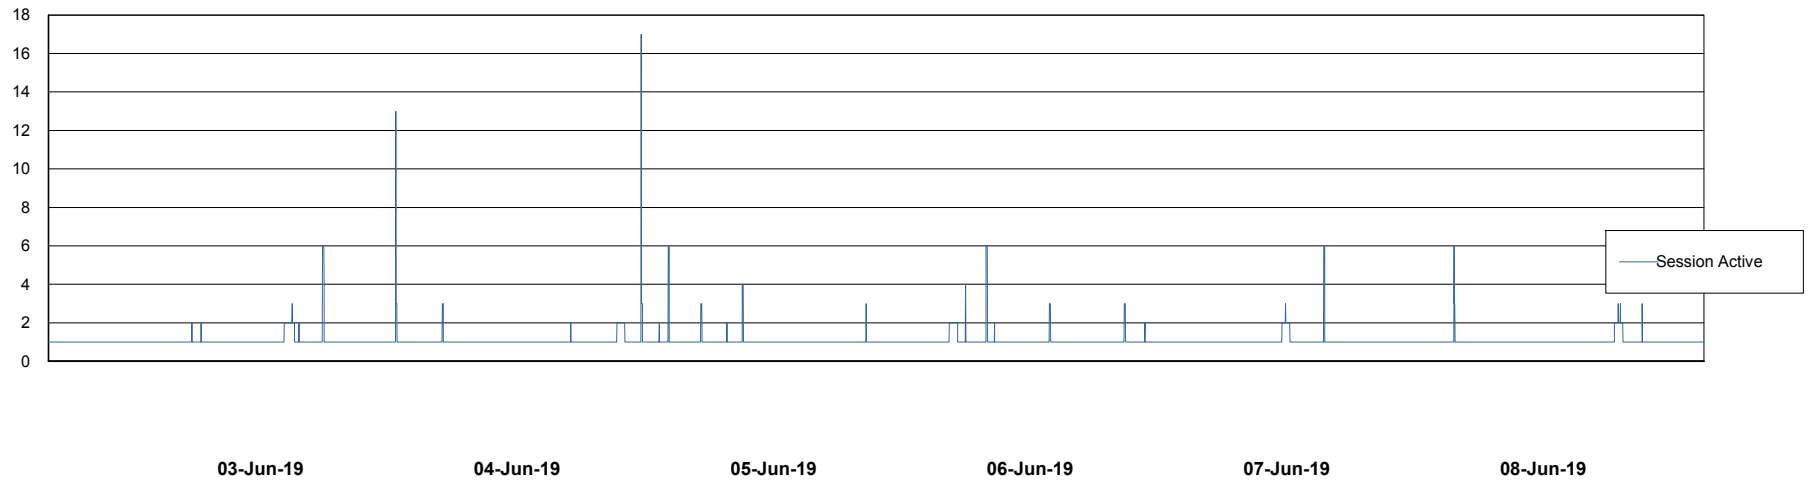

Weekly SLA Customer Report

Customer DFD Production
Database ID 39

Database Performance DFDDDB_Production

Weekly SLA Customer Report

Customer DFD Production
Database ID 39

Database Performance DFDDB_Standby

Weekly SLA Customer Report

Customer DFD Production
Database ID 39

Database Performance DFDDDBI_Production

Weekly SLA Customer Report

Customer DFD Production
Database ID 39

DATABASE SIZE DFDDDB_Production

Database growth over last month