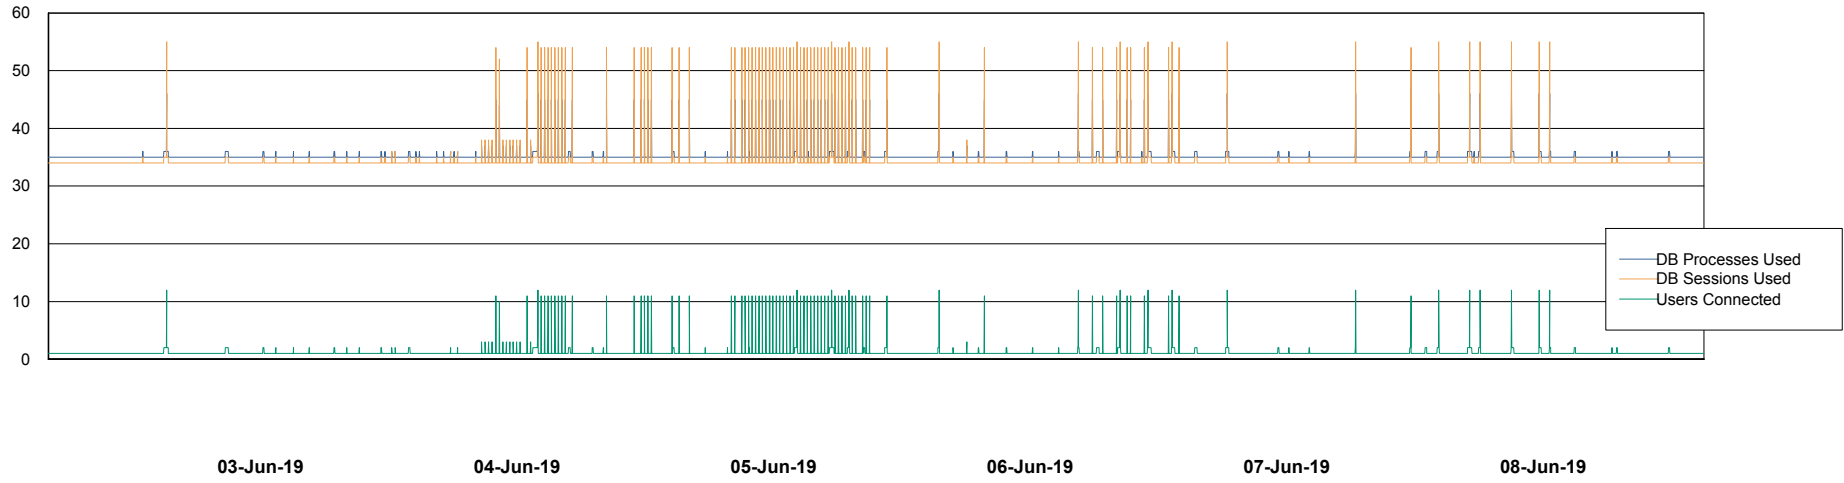

Weekly SLA Customer Report

Customer CUS Production
Database ID 84

Database Performance CUS_ProdDB_Primary

Weekly SLA Customer Report

Customer CUS Production
Database ID 84

Database Performance CUS_ProdDB_Standby