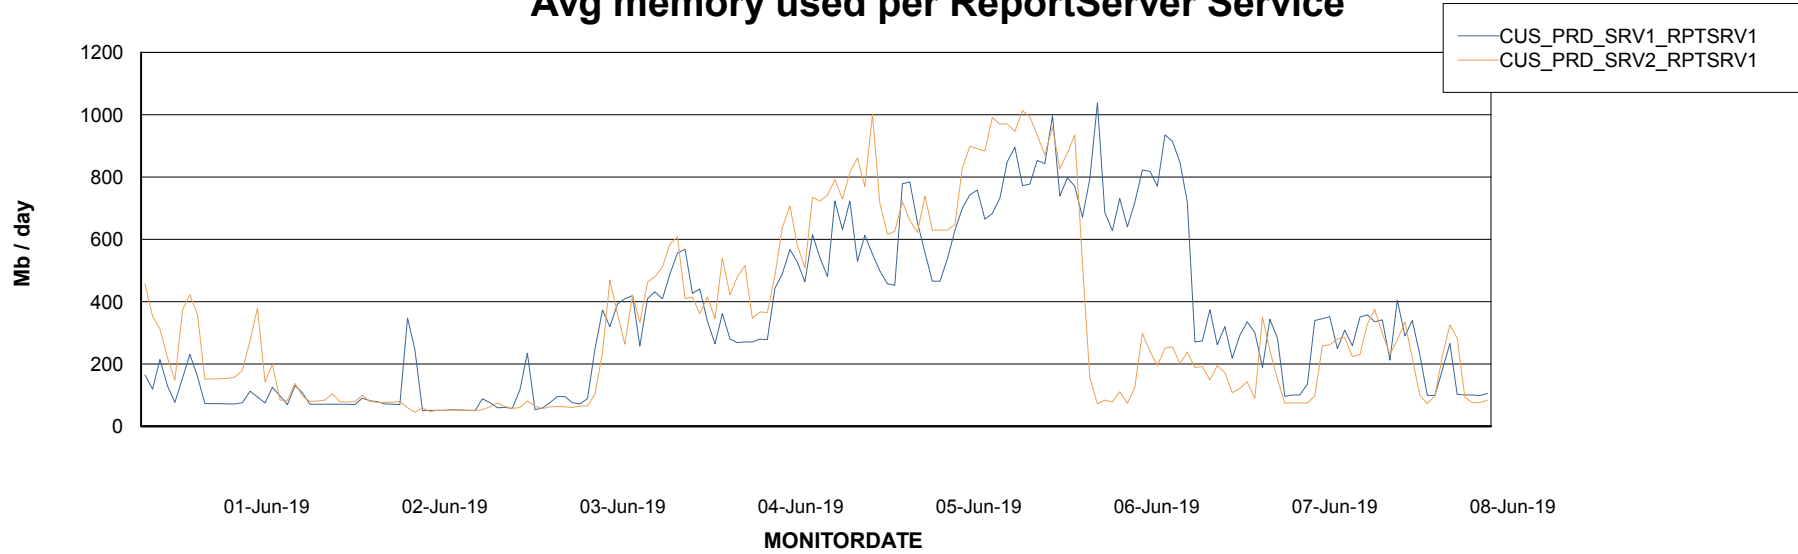

Avg memory used per ABS Server Service

Avg users per day per ABS server

Weekly SLA Customer Report

Customer CUS Production
Database ID 84

ABSSolute Web Component Services

Avg memory used per ReportServer Service