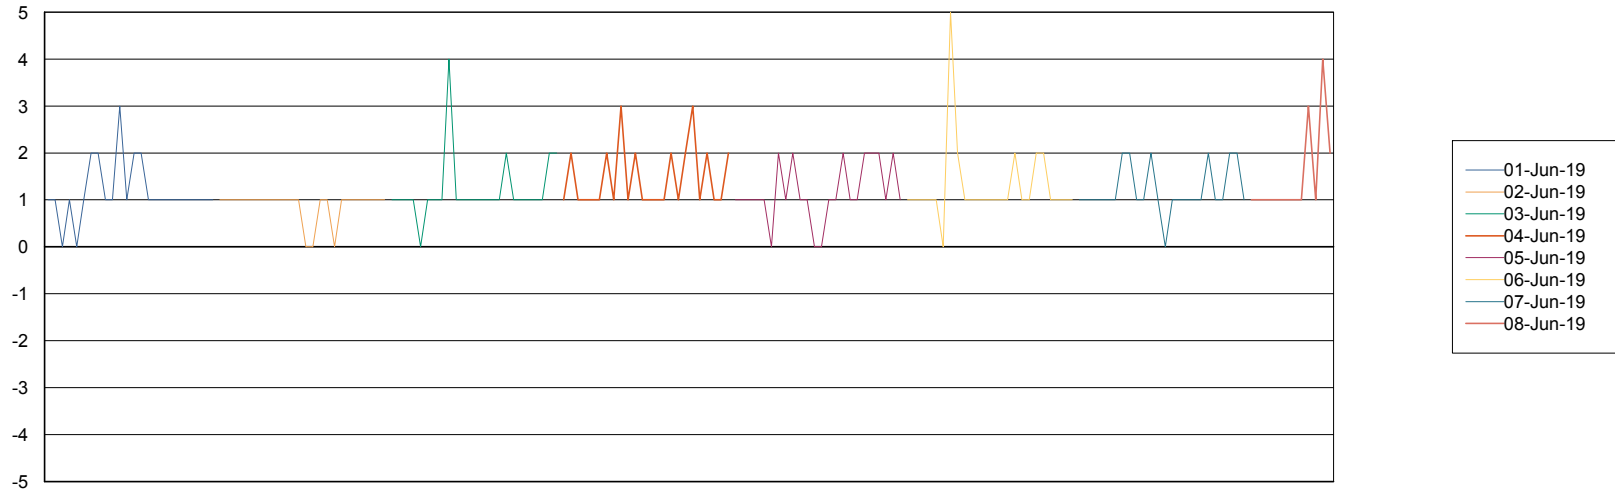

Standby Database Health CUS Production

Recovery lag for last 7 days