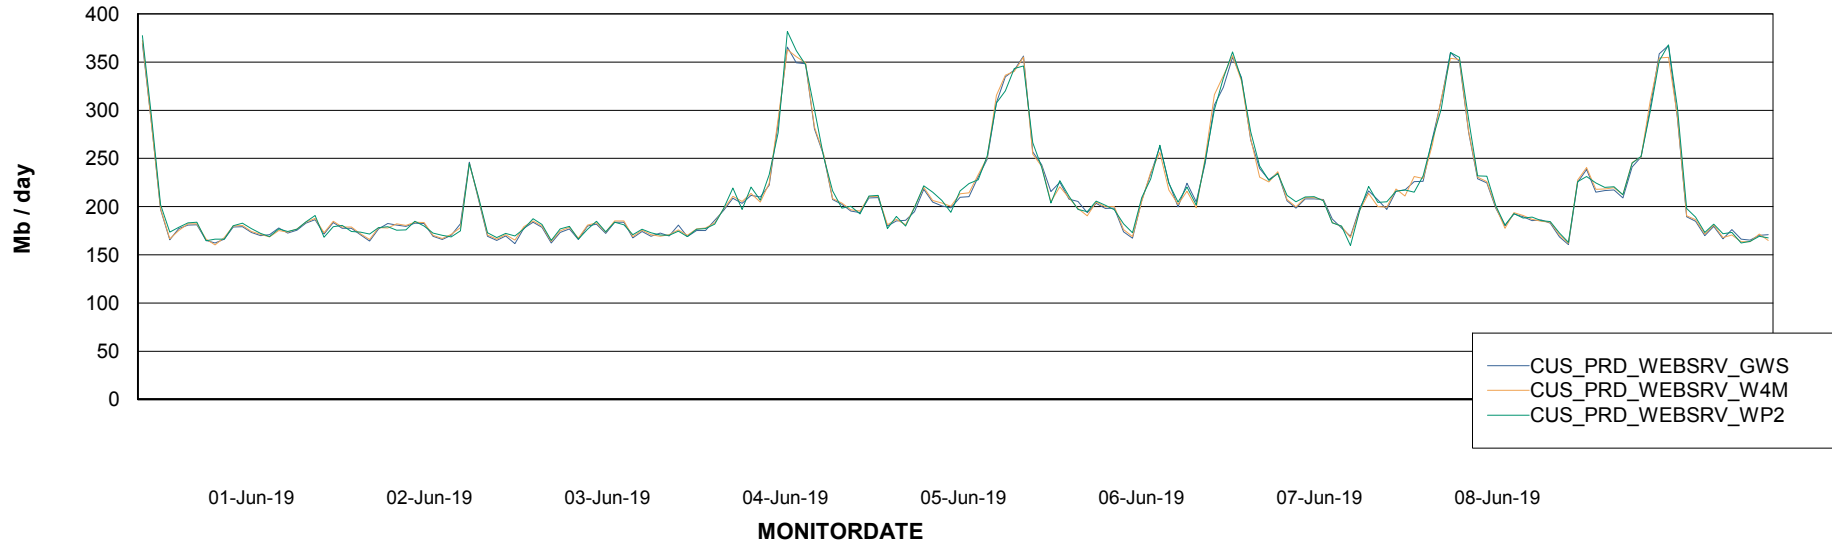

ABSSolute Web Component Services

Avg memory used per ABS Web component