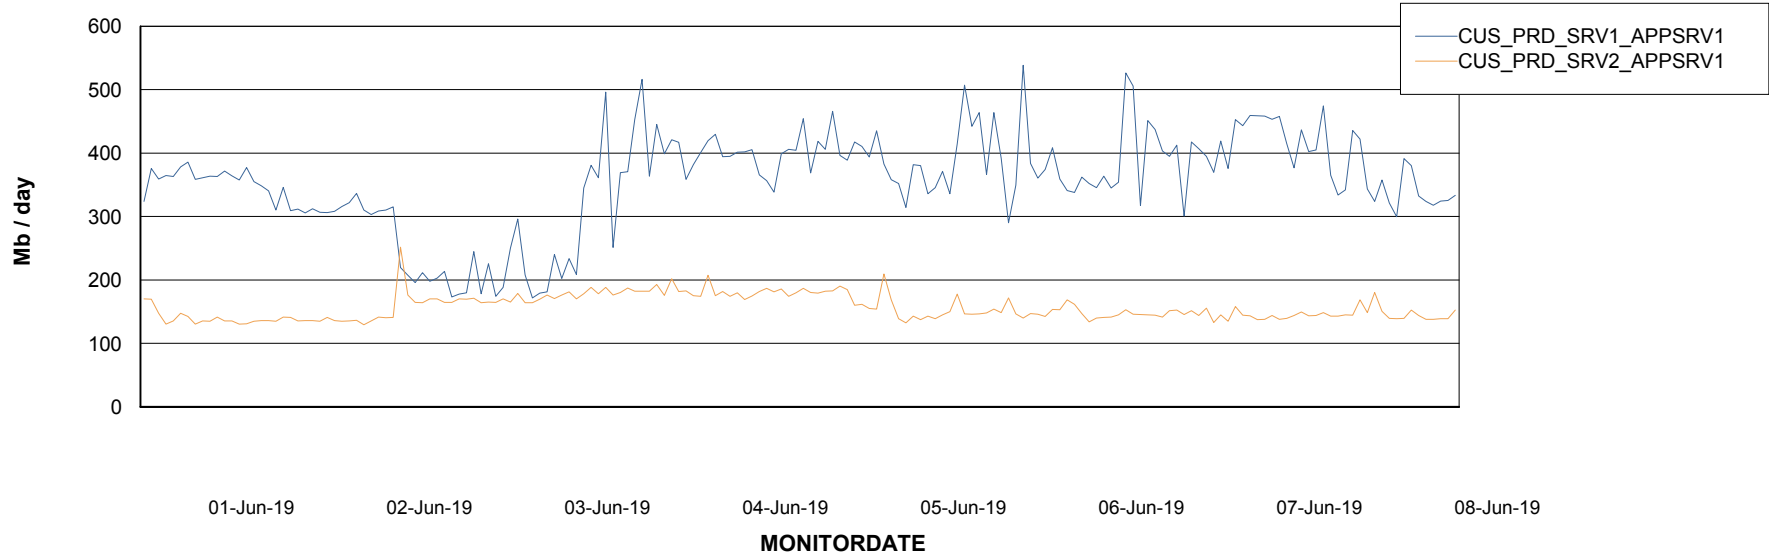

ABSSolute Application Server Services

Avg memory used per ABS Server Service