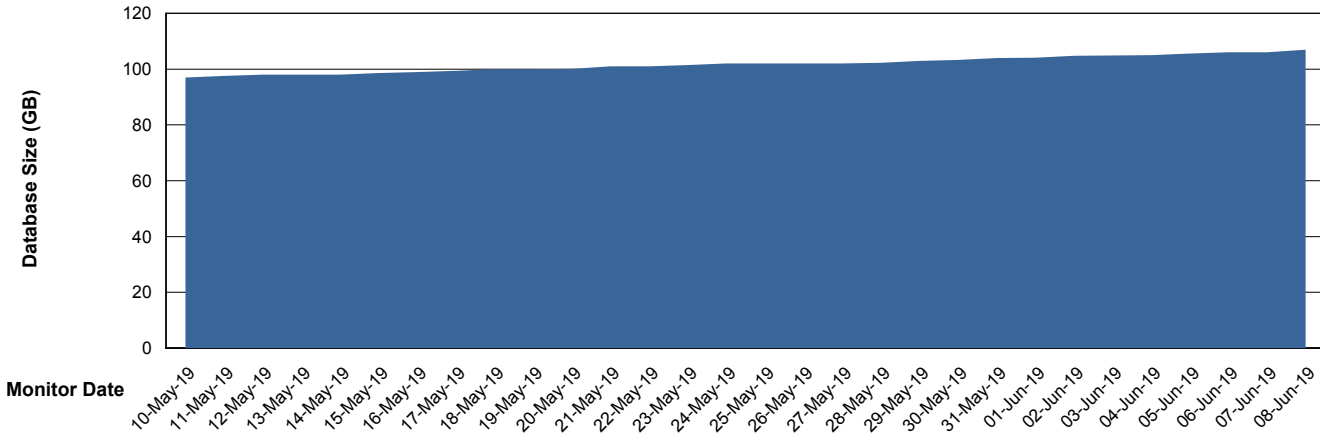

Weekly SLA Customer Report

Customer CUS Production
Database ID 84

Database Performance CUS_ProdDB_Primary

Weekly SLA Customer Report

Customer CUS Production
Database ID 84

Database Performance CUS_ProdDB_Standby

Weekly SLA Customer Report

Customer CUS Production
 Database ID 84

DATABASE SIZE CUS_ProdDB_Primary

Database growth over last month

Database Tablespace CUS_ProdDB_Primary

Date	Tablespace Name	Filesize (Gb)	Usedsize (Gb)	Percentage free
08-Jun-19	ABSDATA	120	96	20
	INDX	6	4	33
07-Jun-19	ABSDATA	120	96	20
	INDX	6	4	33
06-Jun-19	ABSDATA	120	95	21
	INDX	6	4	33
05-Jun-19	ABSDATA	120	95	21
	INDX	6	4	33
04-Jun-19	ABSDATA	120	94	22
	INDX	6	4	33
03-Jun-19	ABSDATA	120	94	22
	INDX	6	4	33
02-Jun-19	ABSDATA	120	93	23
	INDX	6	4	33