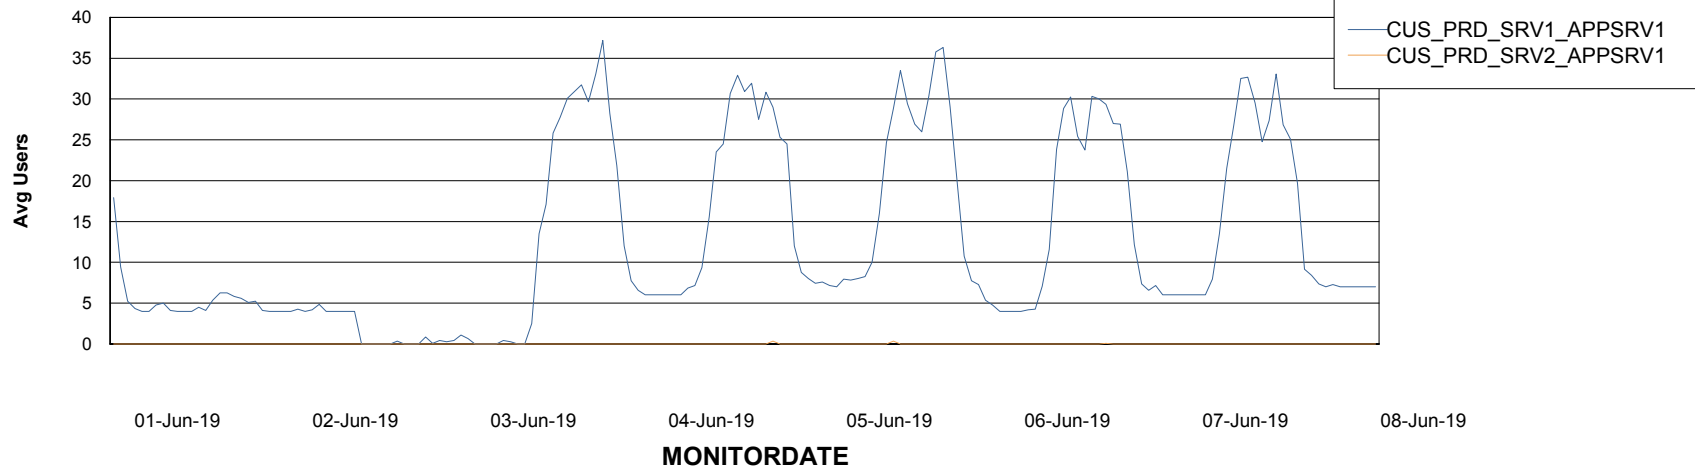

Avg users per day per ABS server