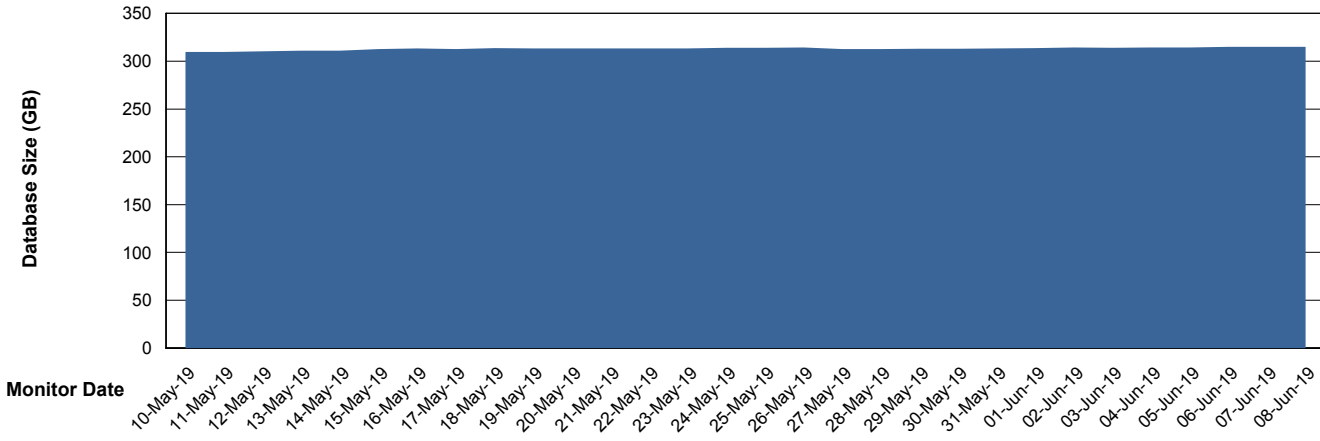

Weekly SLA Customer Report

Customer CSC_Production
Database ID 50

Database Performance CSCDB_Primary

Weekly SLA Customer Report

Customer CSC_Production
Database ID 50

Database Performance CSCDB_Standby

Weekly SLA Customer Report

Customer CSC_Production
 Database ID 50

DATABASE SIZE CSCDB_Primary

Database growth over last month

Database Tablespace CSCDB_Primary

Date	Tablespace Name	Filesize (Gb)	Usedsize (Gb)	Percentage free
08-Jun-19	ABSDATA	131	108	18
	INDX	246	204	17
07-Jun-19	ABSDATA	131	108	18
	INDX	246	204	17
06-Jun-19	ABSDATA	131	108	18
	INDX	246	204	17
05-Jun-19	ABSDATA	131	108	18
	INDX	246	204	17
04-Jun-19	ABSDATA	131	108	18
	INDX	246	204	17
03-Jun-19	ABSDATA	131	108	18
	INDX	246	204	17
02-Jun-19	ABSDATA	131	108	18
	INDX	246	203	17