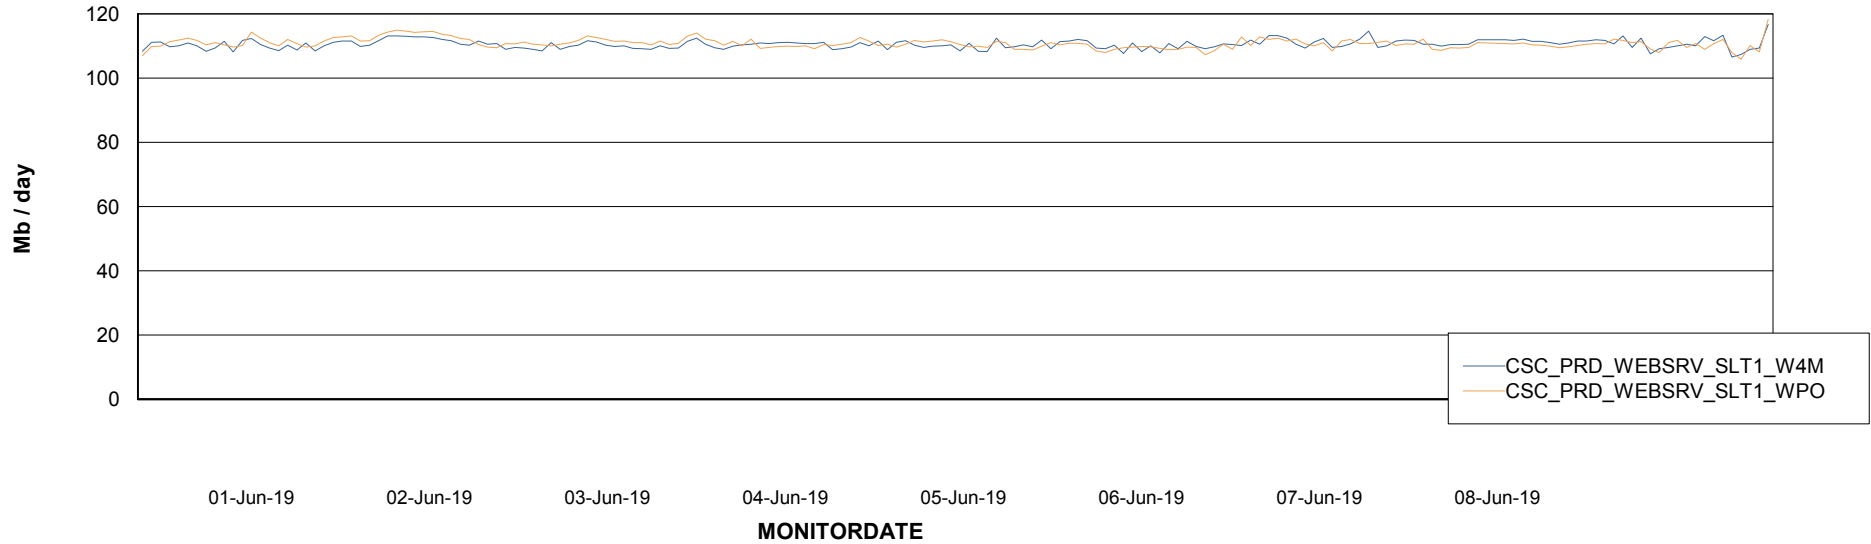

ABSolute Web Component Services

Avg memory used per ABS Web component