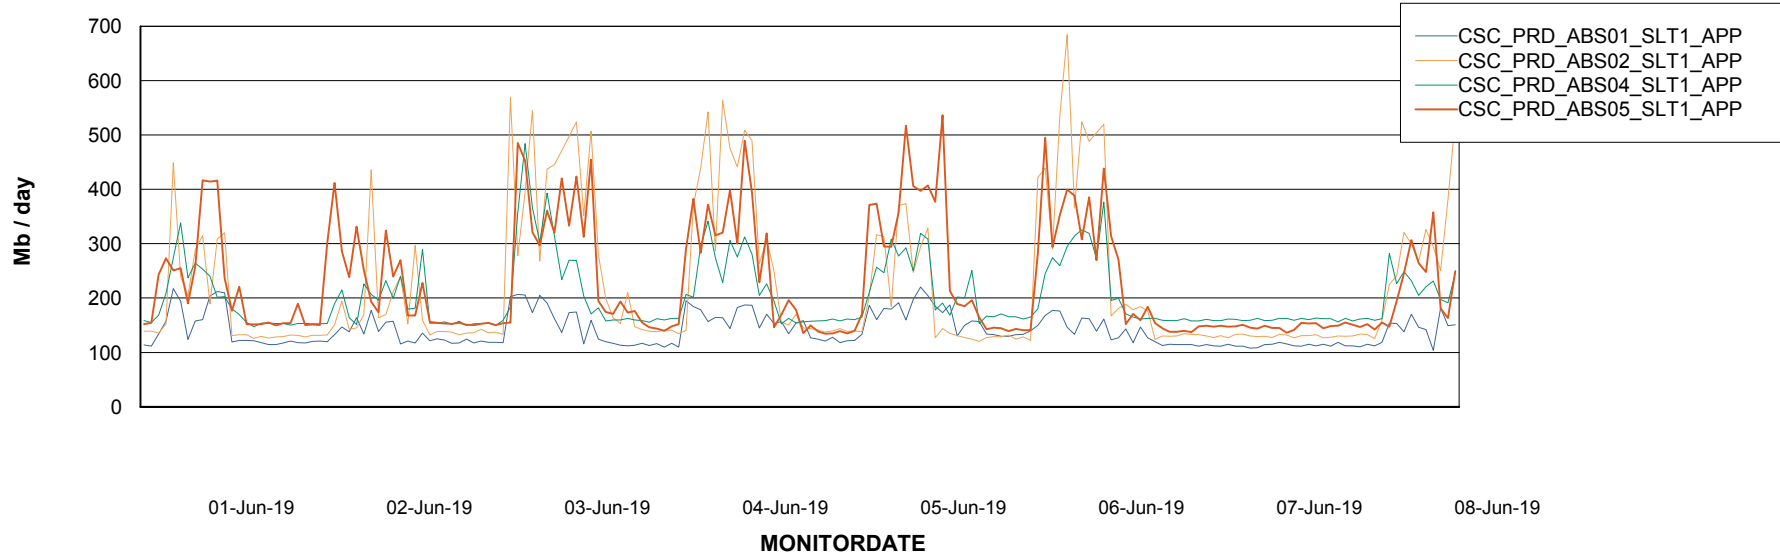

ABSSolute Application Server Services

Avg memory used per ABS Server Service