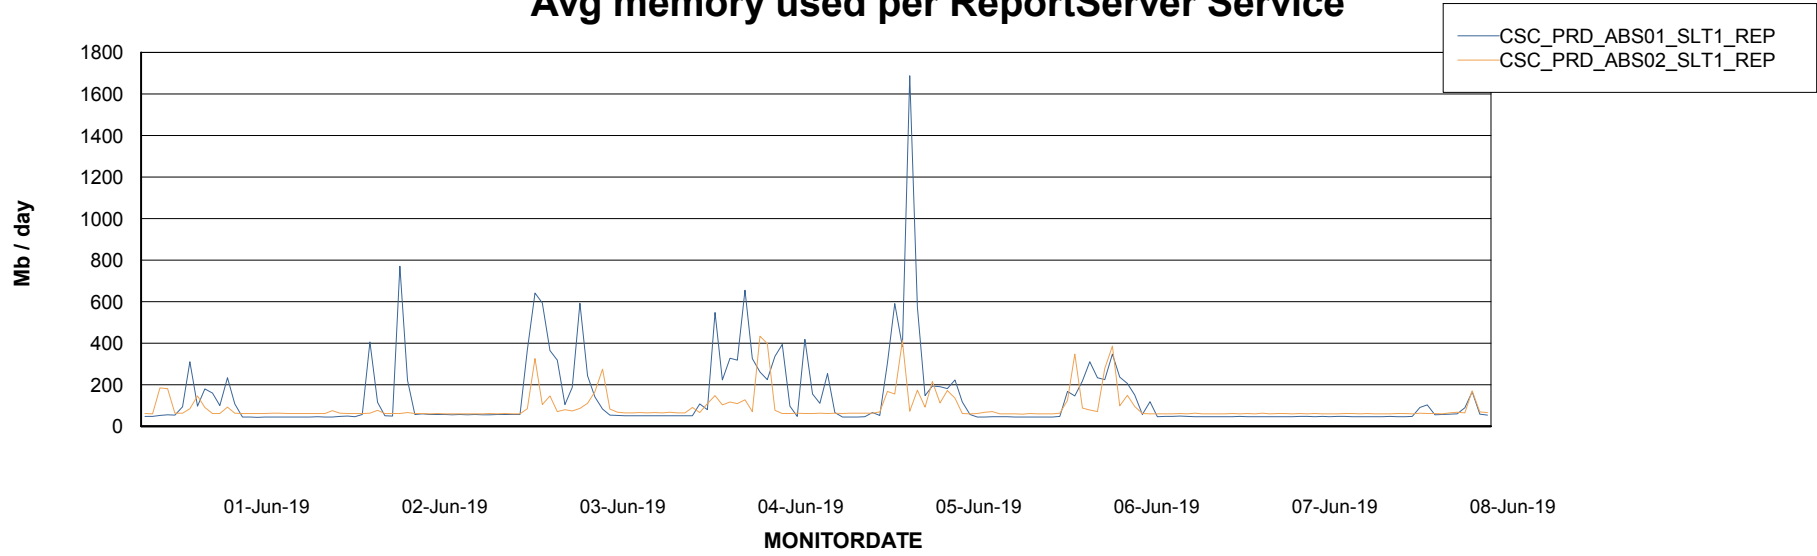

Avg memory used per ABS Server Service

Avg users per day per ABS server

Weekly SLA Customer Report

Customer CSC_Production
Database ID 50

ABSSolute Application ReportServer Services

Avg memory used per ReportServer Service