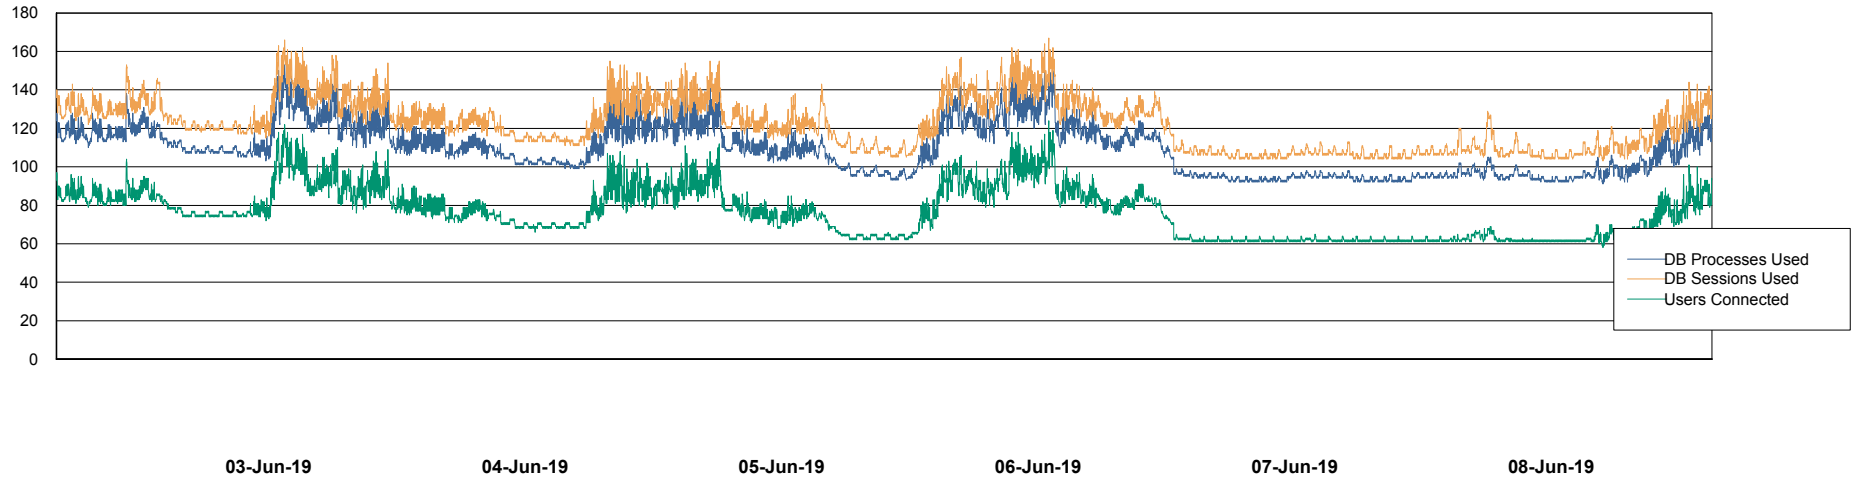

Database Performance CSCDB_Primary