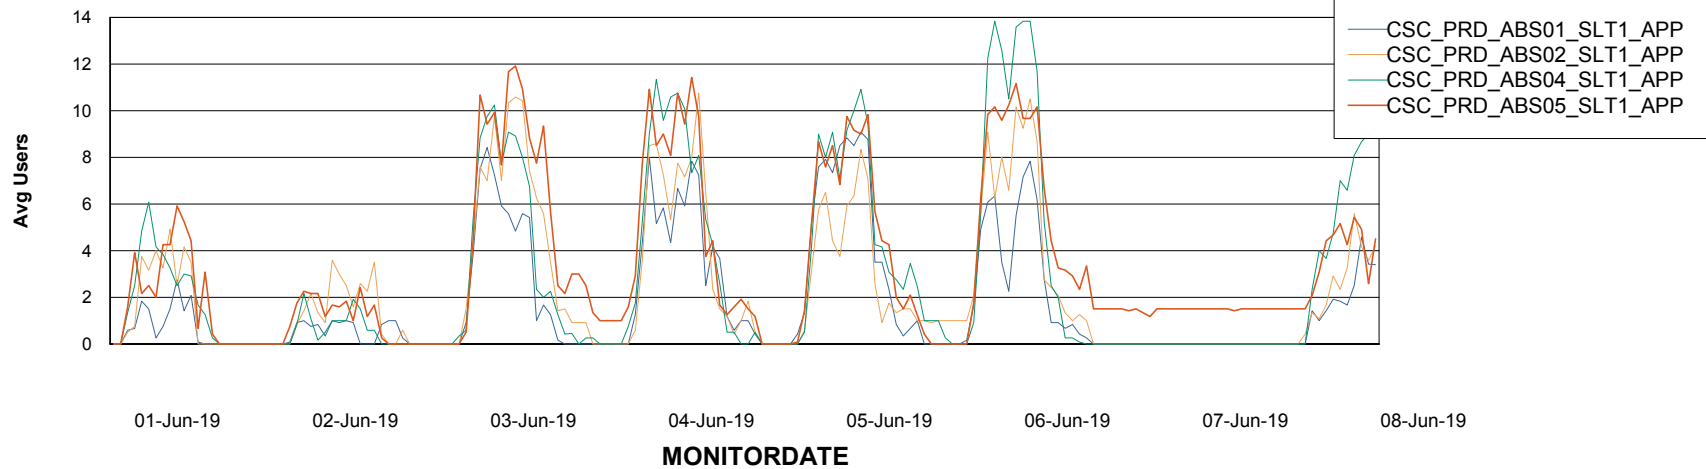

Avg users per day per ABS server