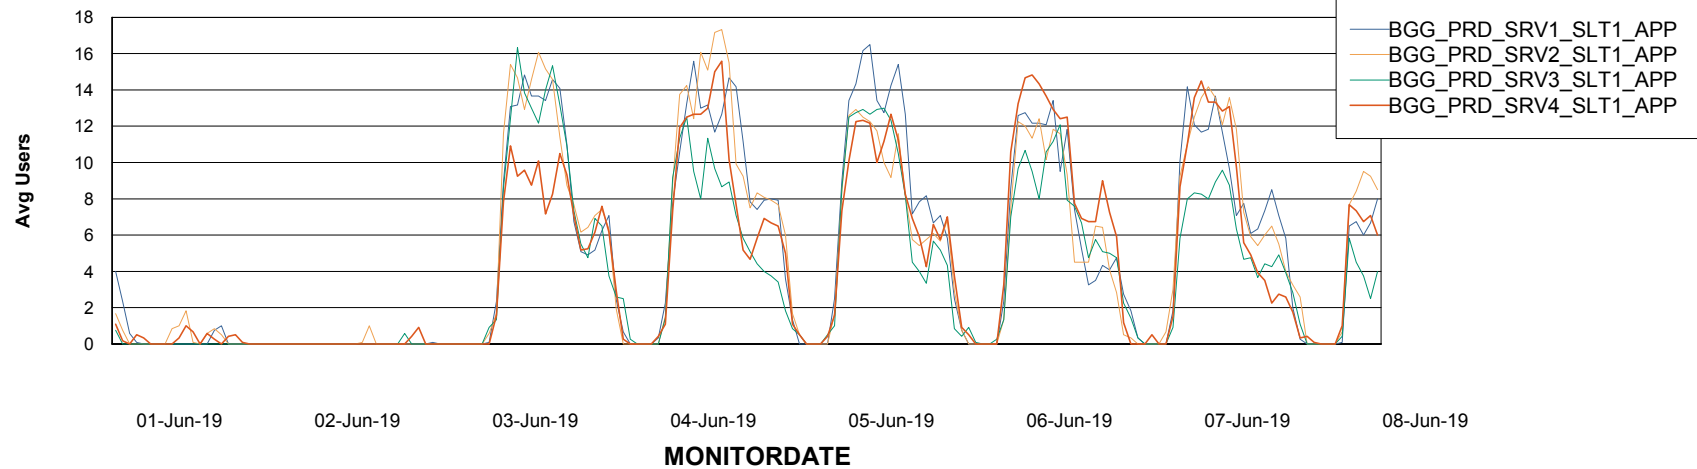

Avg users per day per ABS server