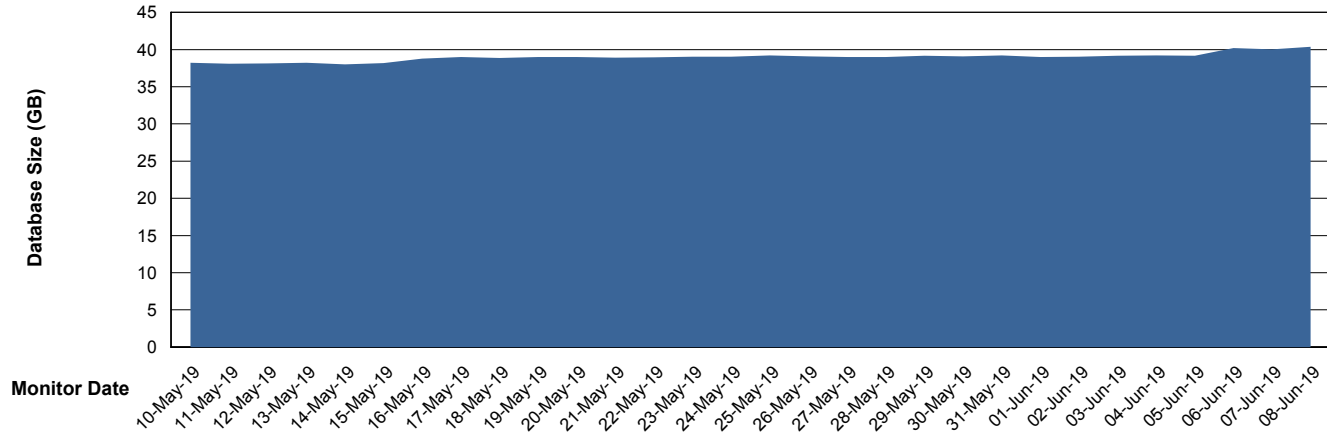

DATABASE SIZE BGGDB_BI

Database growth over last month