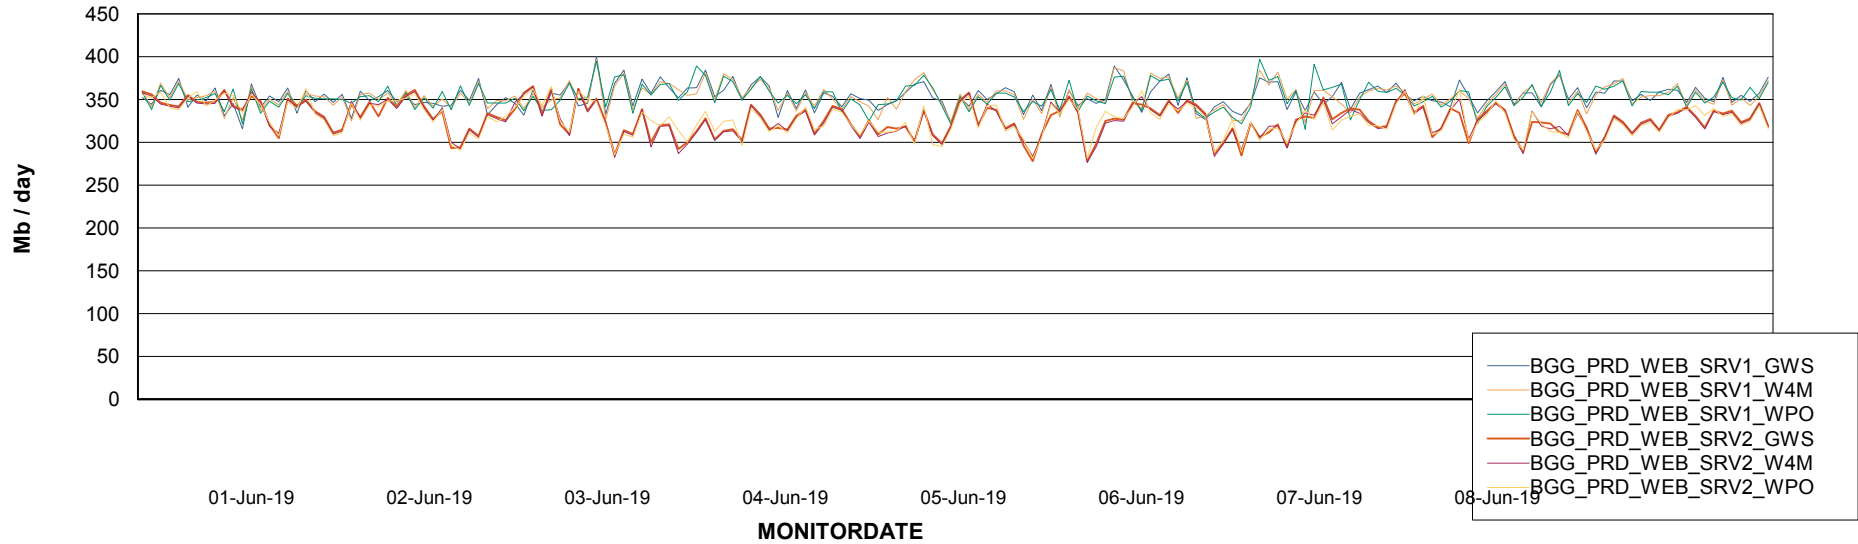

ABSolute Web Component Services

Avg memory used per ABS Web component