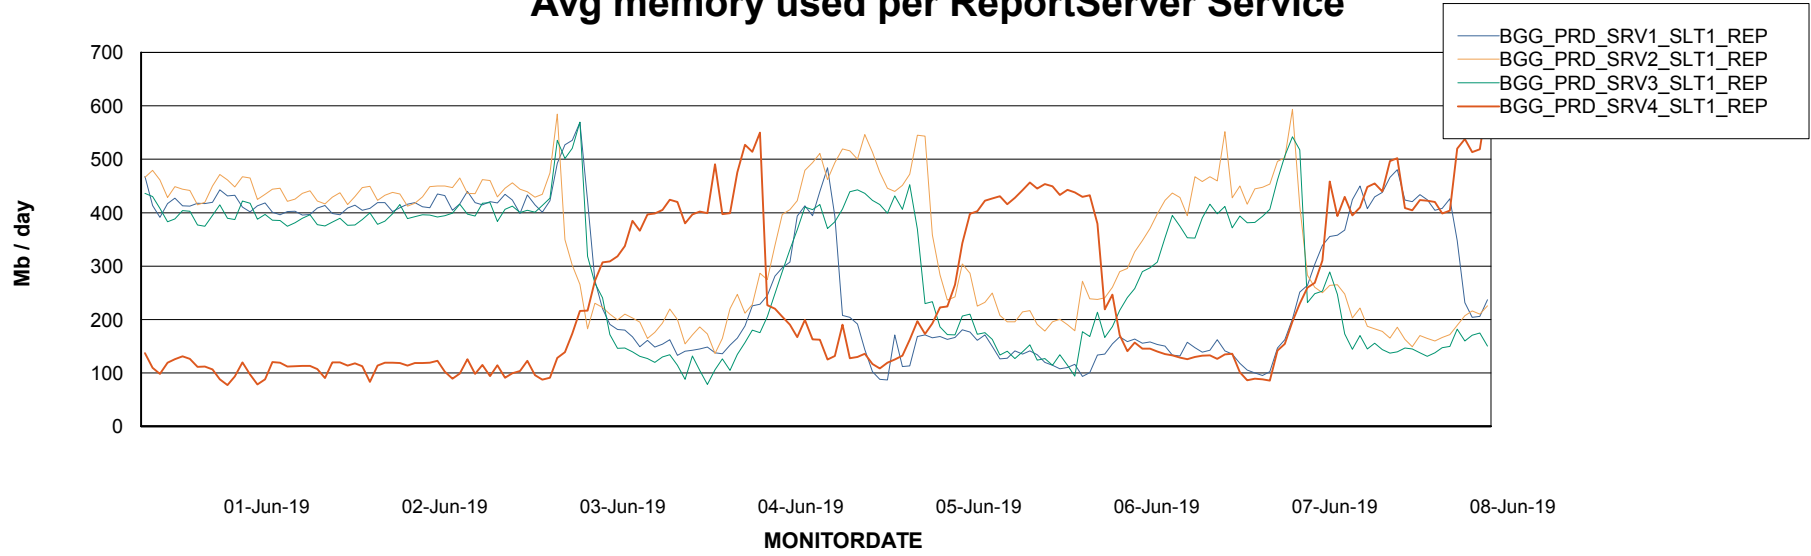

ABSSolute Application ReportServer Services

Avg memory used per ReportServer Service