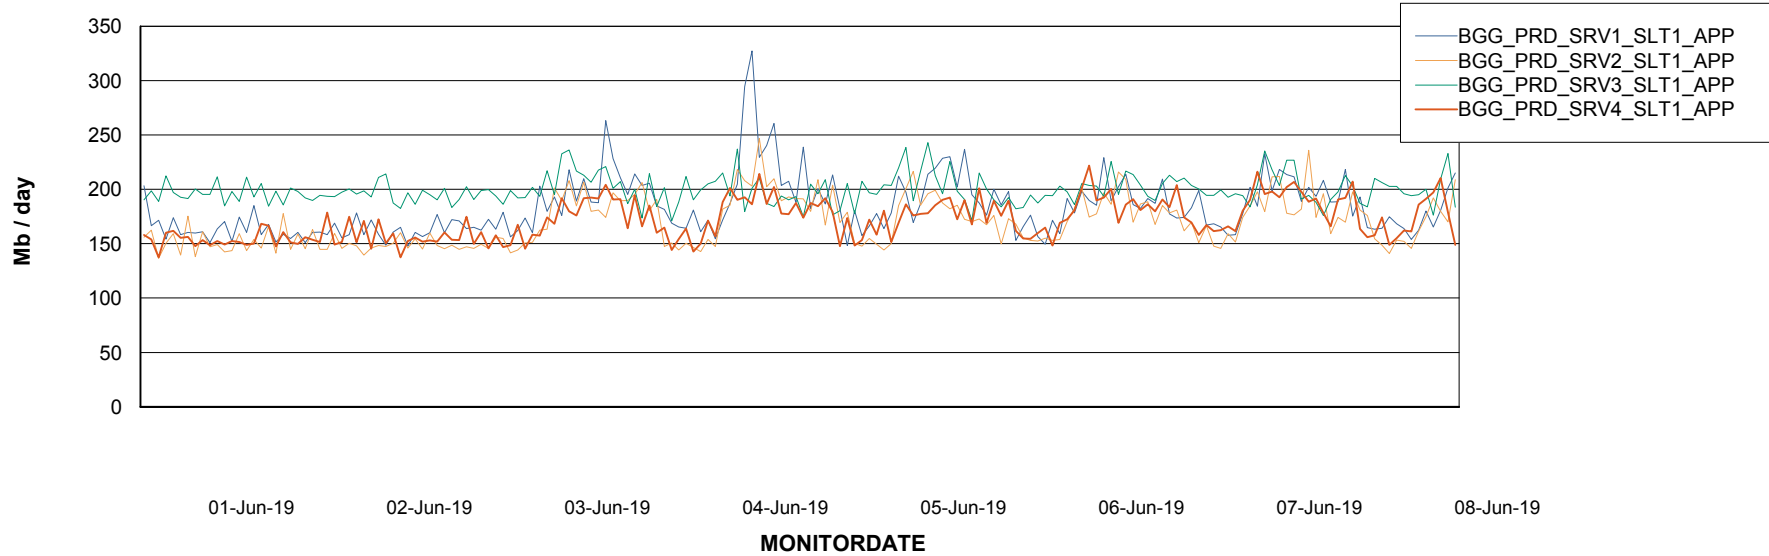

ABSSolute Application Server Services

Avg memory used per ABS Server Service