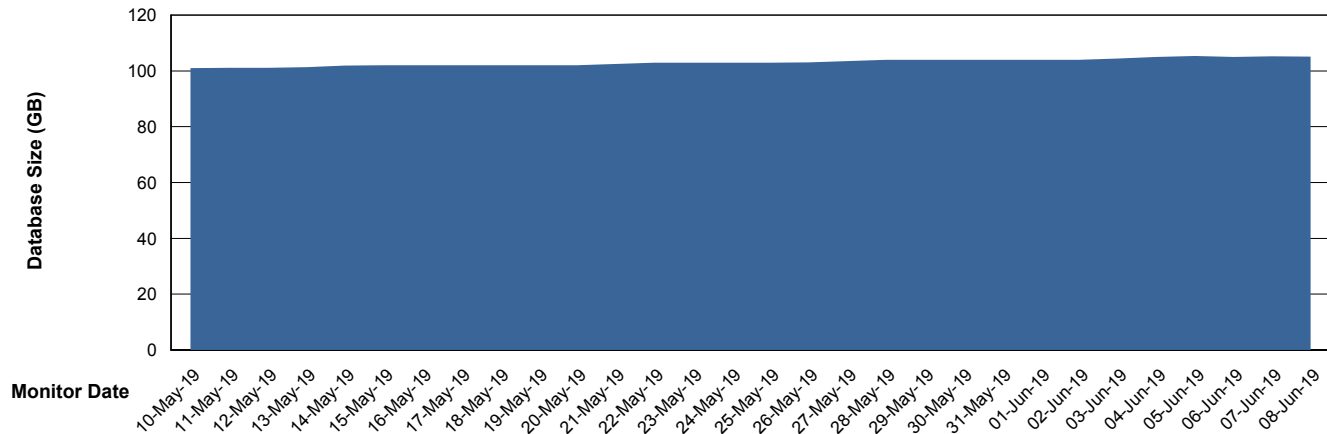

# Weekly SLA Customer Report

Customer BGG\_Production  
Database ID 58

DATABASE SIZE BGGDB\_BI

### Database growth over last month

DATABASE SIZE BGGDB\_Production

### Database growth over last month