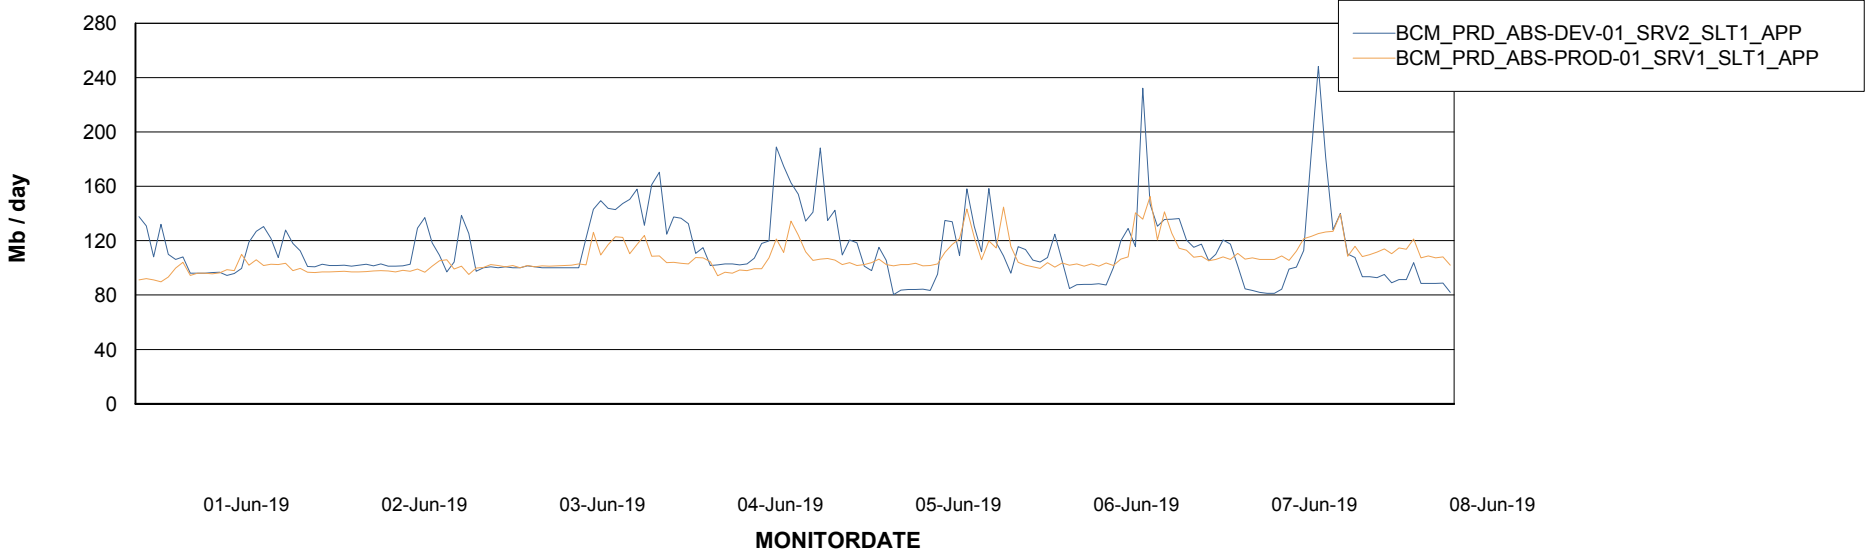

ABSSolute Application Server Services

Avg memory used per ABS Server Service