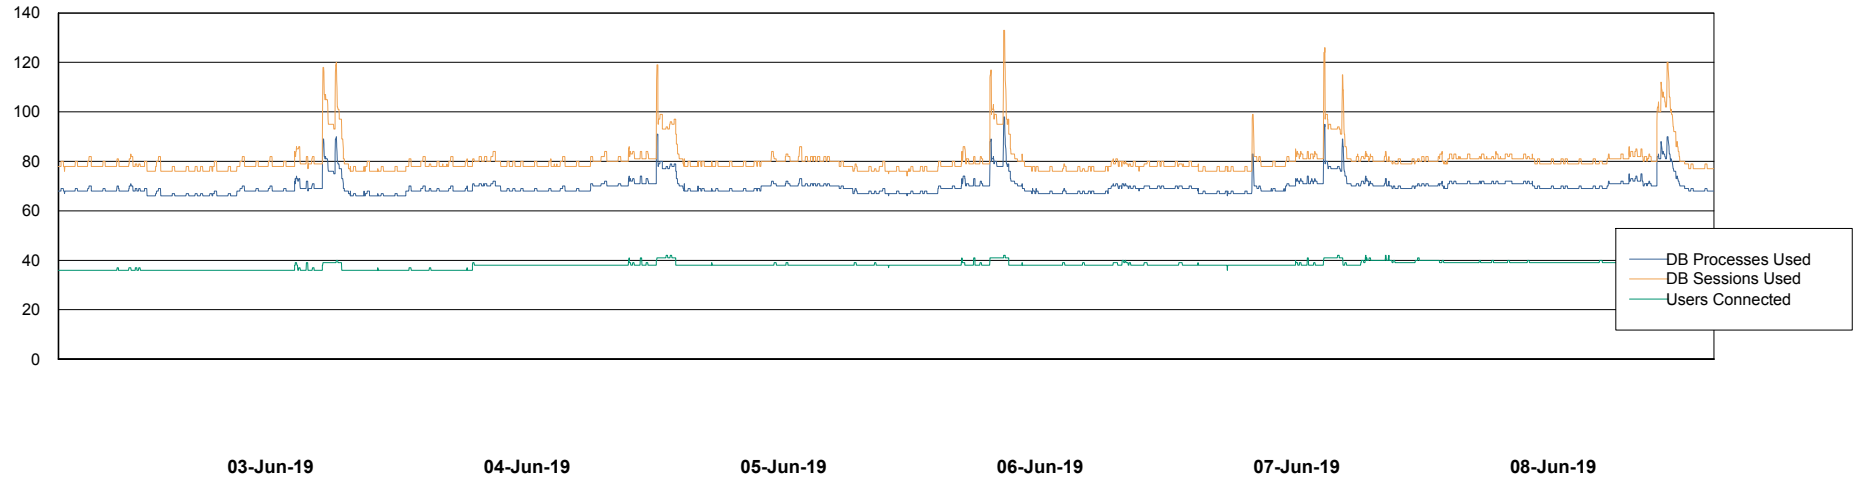

Database Performance BCMDB_ABS1 Production Database