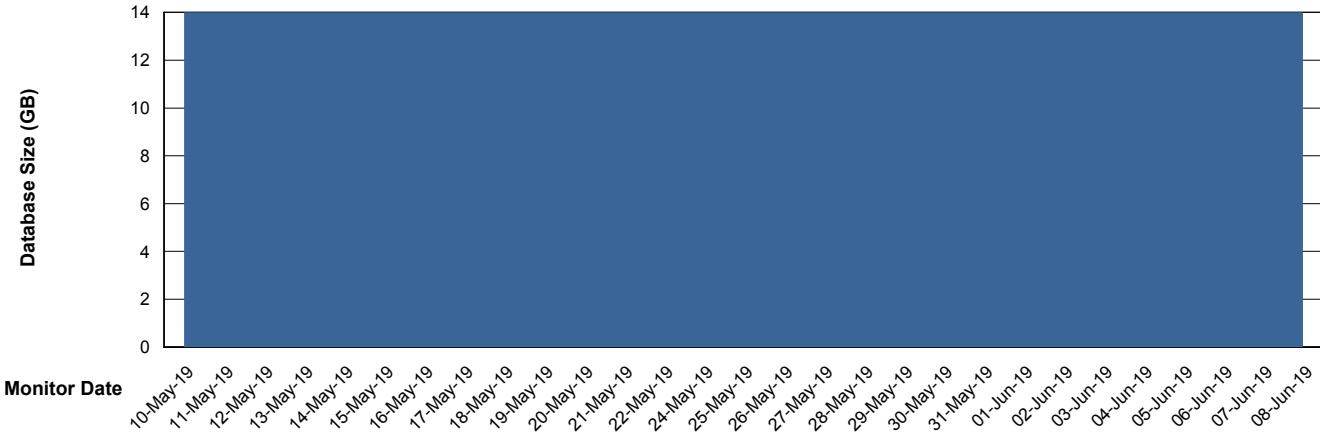

Weekly SLA Customer Report

Customer BCM_Production
Database ID 81

Database Performance BCMDB_ABS1 Production Database

Weekly SLA Customer Report

Customer BCM_Production
Database ID 81

Database Performance BCMDB_ABS1SB Standby Database

Weekly SLA Customer Report

Customer BCM_Production
 Database ID 81

DATABASE SIZE BCMDB_ABS1 Production Database

Database growth over last month

Database Tablespace BCMDB_ABS1 Production Database

Date	Tablespace Name	Filesize (Gb)	Usedsize (Gb)	Percentage free
08-Jun-19	ABSDATA	5	4	20
	INDX	11	10	9
07-Jun-19	ABSDATA	5	4	20
	INDX	11	10	9
06-Jun-19	ABSDATA	5	4	20
	INDX	11	10	9
05-Jun-19	ABSDATA	5	4	20
	INDX	11	10	9
04-Jun-19	ABSDATA	5	4	20
	INDX	11	10	9
03-Jun-19	ABSDATA	5	4	20
	INDX	11	10	9
02-Jun-19	ABSDATA	5	4	20
	INDX	11	9	18