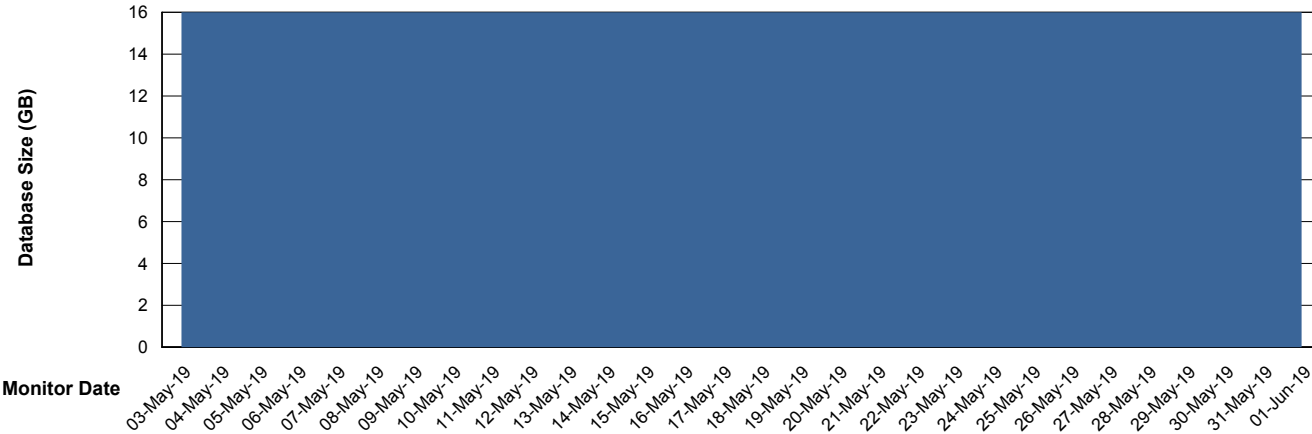

## Database Performance WBLDB\_Standby

# Weekly SLA Customer Report

Customer WBL\_Production  
 Database ID 40

DATABASE SIZE WBLDB\_Production

Database growth over last month

Database Tablespace WBLDB\_Production

Date	Tablespace Name	Filesize (Gb)	Usedsize (Gb)	Percentage free
01-Jun-19	ABSDATA	9	6	33
	INDX	12	8	33
31-May-19	ABSDATA	9	6	33
	INDX	12	8	33
30-May-19	ABSDATA	9	6	33
	INDX	12	8	33
29-May-19	ABSDATA	9	6	33
	INDX	12	8	33
28-May-19	ABSDATA	9	6	33
	INDX	12	8	33
27-May-19	ABSDATA	9	6	33
	INDX	12	8	33
26-May-19	ABSDATA	9	6	33
	INDX	12	8	33