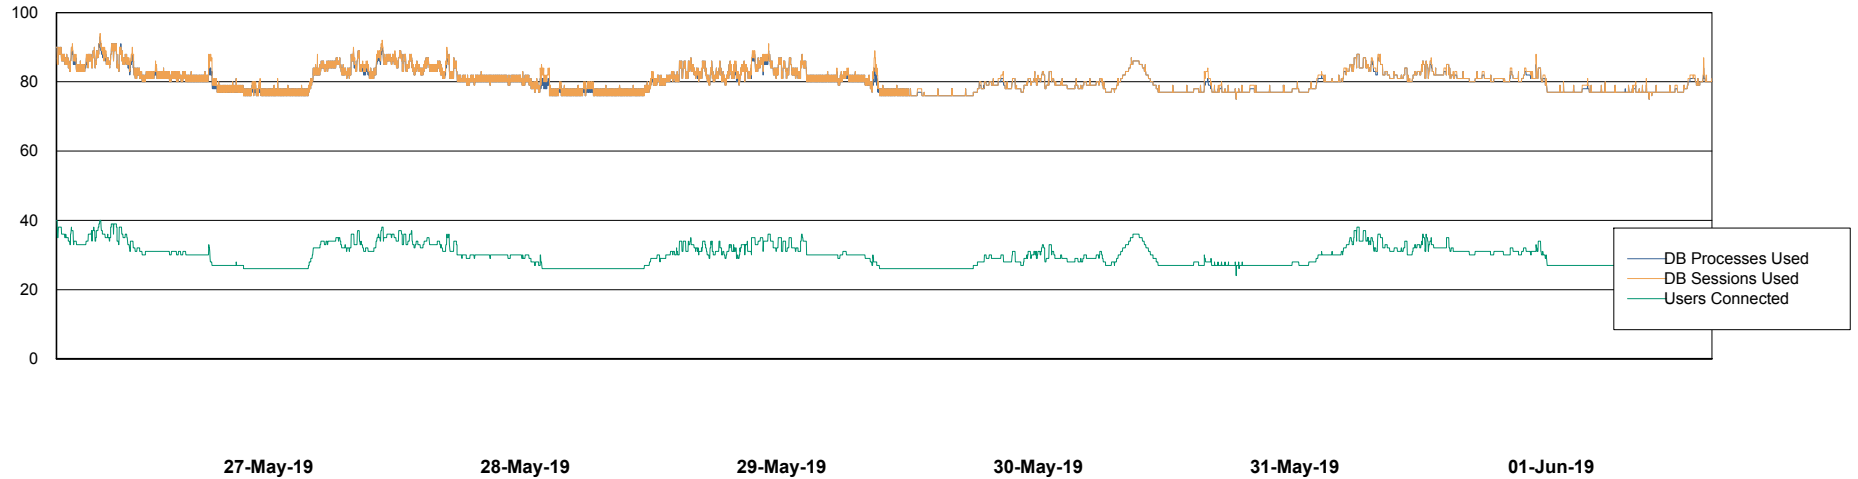

Database Performance WBLDB_Production