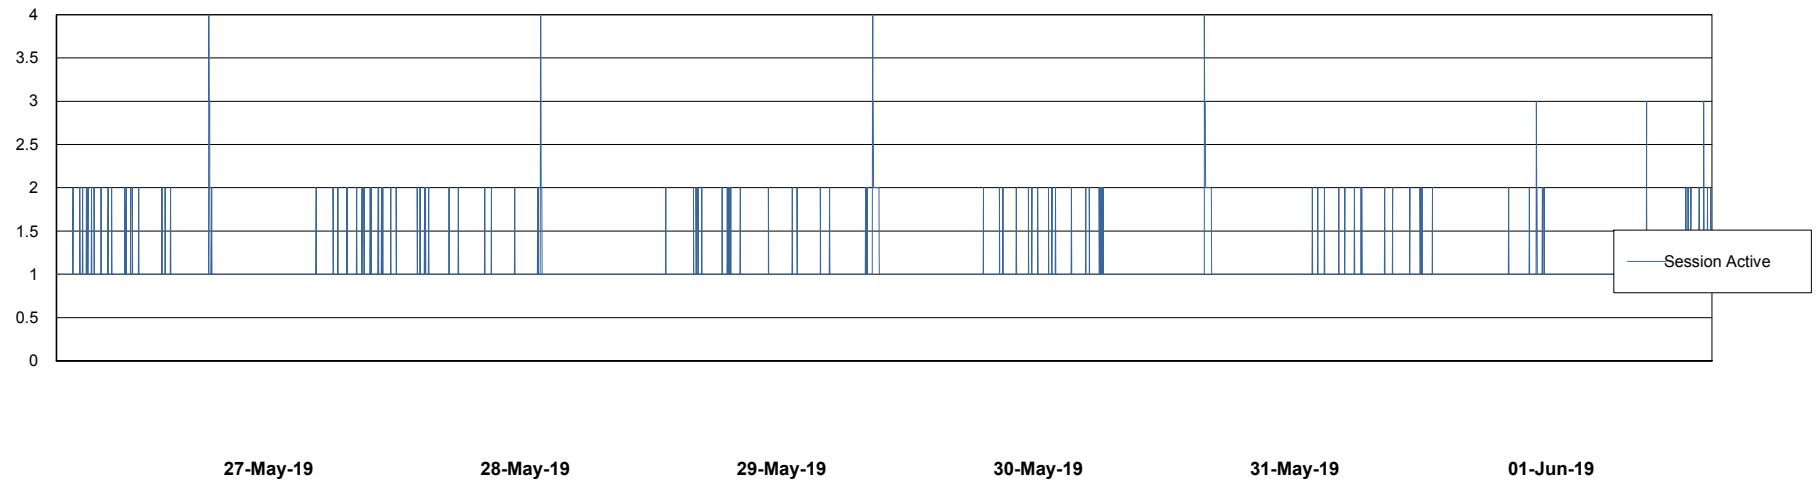

Database Performance WBLDB_Production