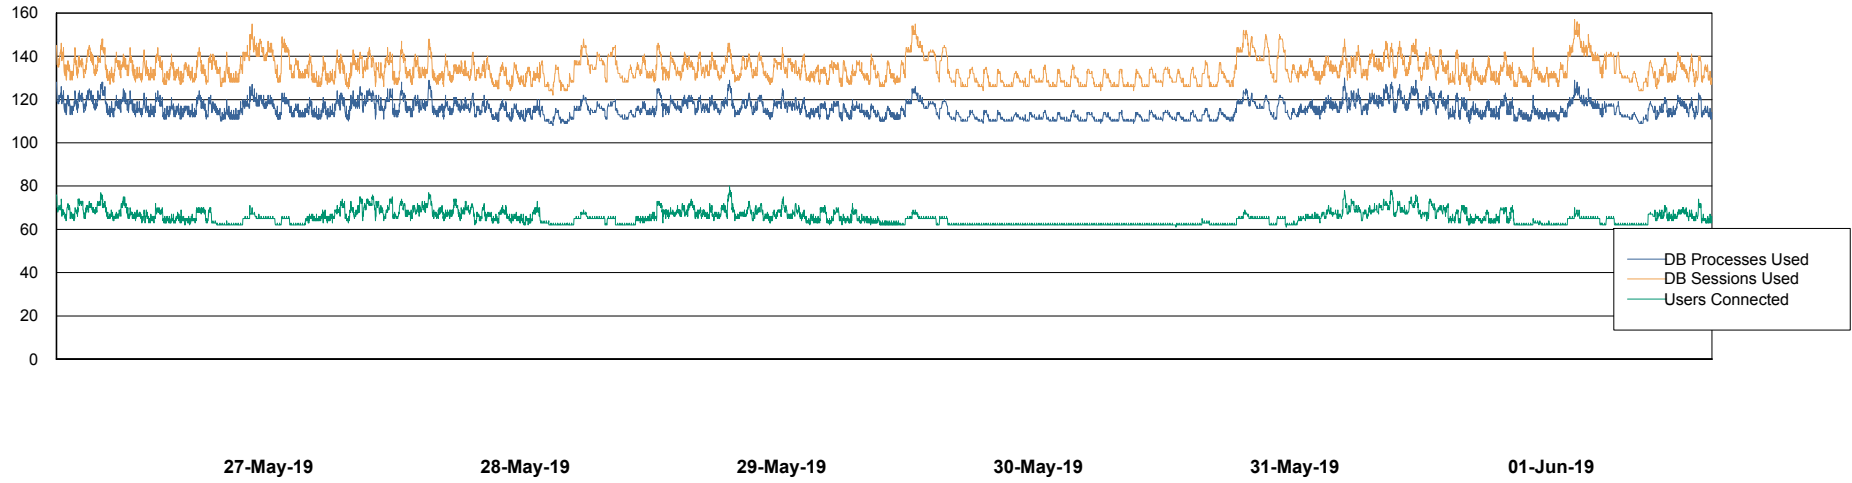

Weekly SLA Customer Report

Customer VOS_Production
Database ID 68

Database Performance VOSBIDB_Production

Weekly SLA Customer Report

Customer VOS_Production
Database ID 68

Database Performance VOSDB_Production

Weekly SLA Customer Report

Customer VOS_Production
Database ID 68

Database Performance VOSDB_Standby

Weekly SLA Customer Report

Customer VOS_Production
Database ID 68

DATABASE SIZE VOSBIDB_Production

Database growth over last month