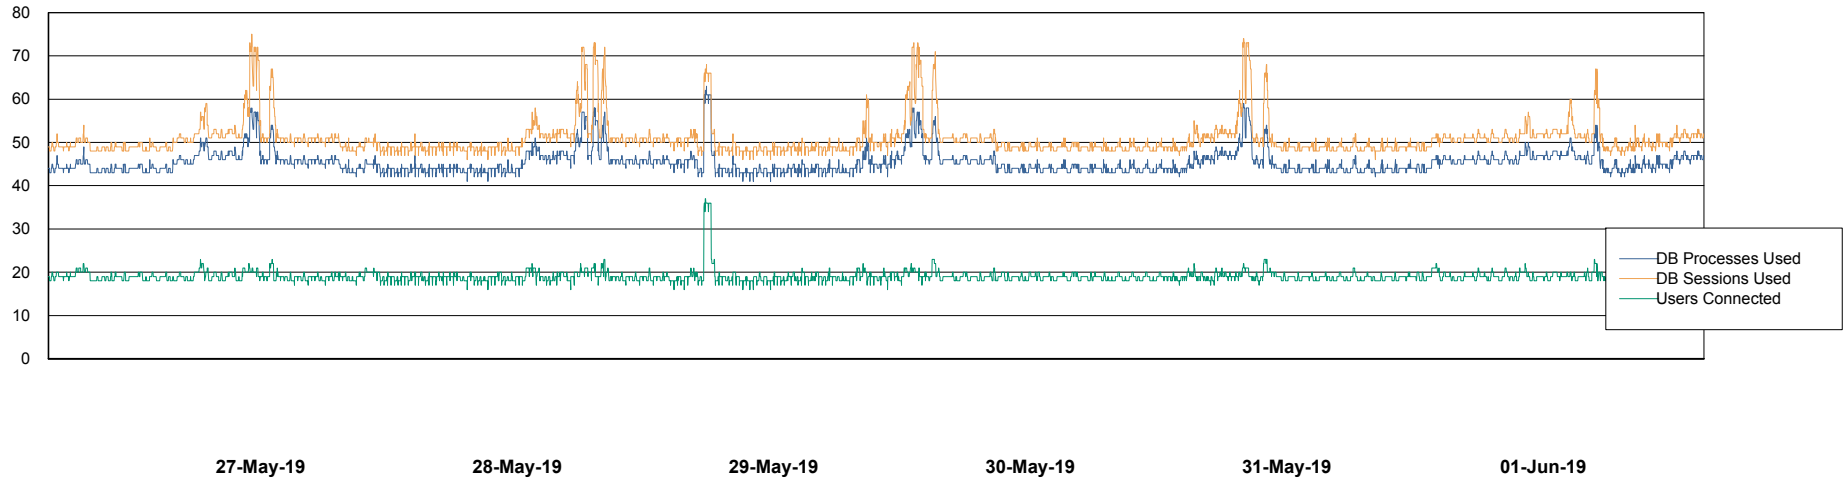

Database Performance VOSBIDB_Production