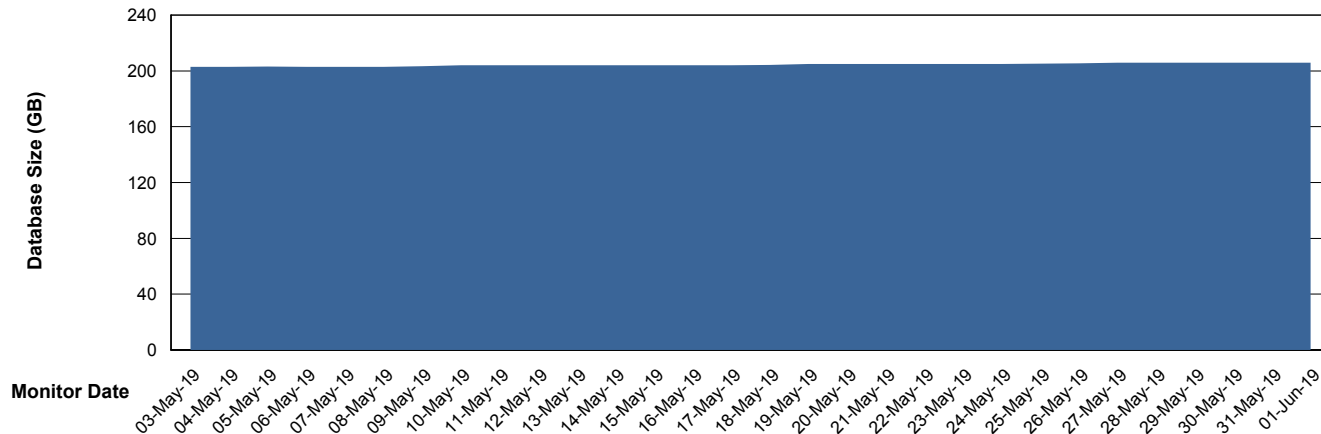

DATABASE SIZE VOSDB_Production

Database growth over last month