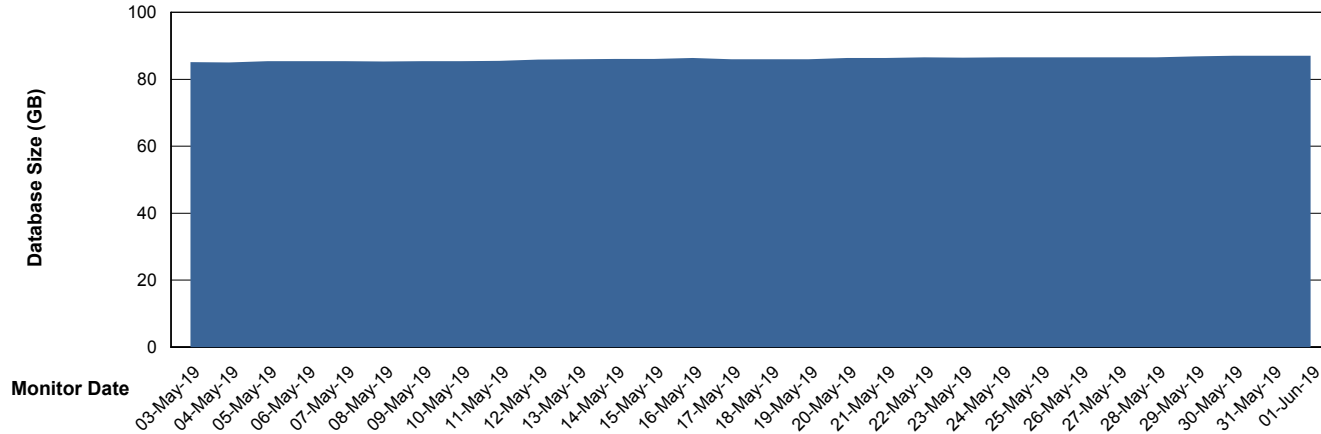

Weekly SLA Customer Report

Customer VOS_Production
Database ID 68

Database Performance VOSDB_Standby

Weekly SLA Customer Report

Customer VOS_Production
Database ID 68

DATABASE SIZE VOSBIDB_Production

Database growth over last month

DATABASE SIZE VOSDB_Production

Database growth over last month

Weekly SLA Customer Report

Customer VOS_Production
Database ID 68

Database Tablespace VOSBIDB_Production

Date	Tablespace Name	Filesize (Gb)	Usedsize (Gb)	Percentage free
01-Jun-19	ABSDATA	40	34	15
	INDX	60	49	18
31-May-19	ABSDATA	40	34	15
	INDX	60	49	18
30-May-19	ABSDATA	40	34	15
	INDX	60	49	18
29-May-19	ABSDATA	40	34	15
	INDX	60	49	18
28-May-19	ABSDATA	40	33	18
	INDX	60	49	18
27-May-19	ABSDATA	40	33	18
	INDX	60	49	18
26-May-19	ABSDATA	40	33	18
	INDX	60	49	18