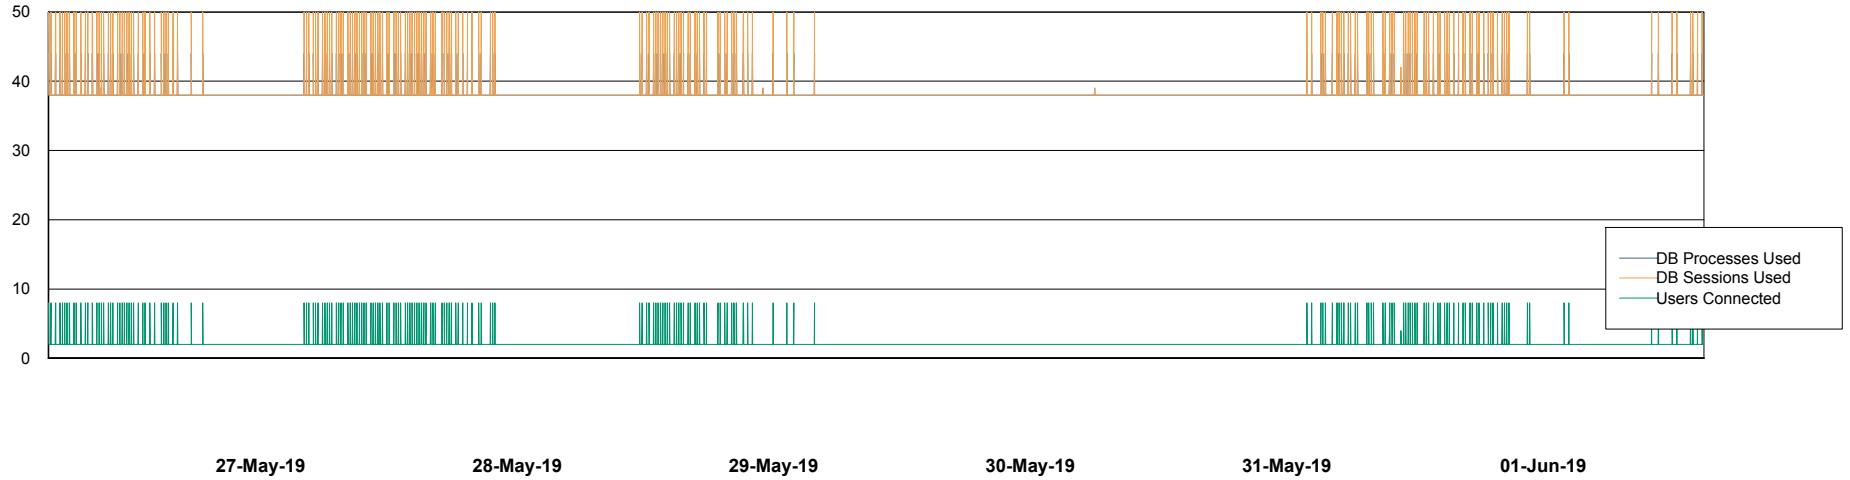

Weekly SLA Customer Report

Customer VOS_Production
Database ID 68

Database Performance VOSBIDB_Production

Weekly SLA Customer Report

Customer VOS_Production
Database ID 68

Database Performance VOSDB_Production

Weekly SLA Customer Report

Customer VOS_Production
Database ID 68

Database Performance VOSDB_Standby

Weekly SLA Customer Report

Customer VOS_Production
Database ID 68

DATABASE SIZE VOSBIDB_Production

Database growth over last month