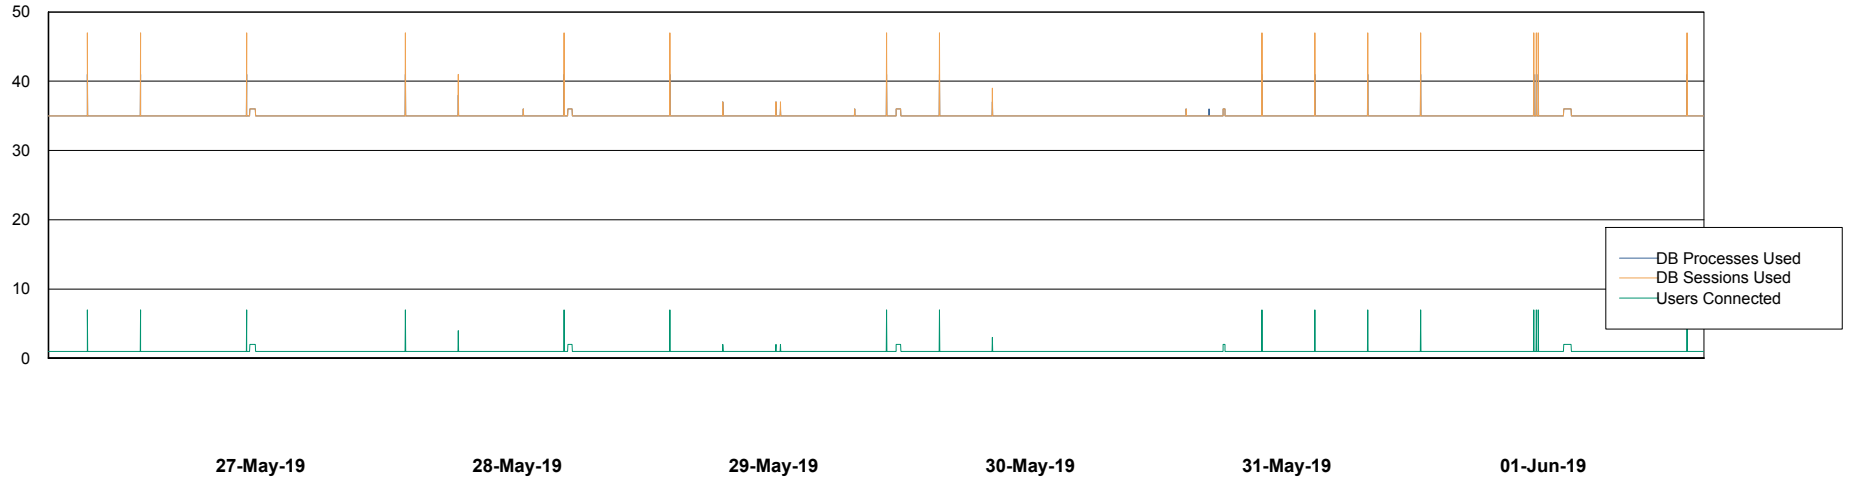

Weekly SLA Customer Report

Customer VEN_Production
Database ID 35

Database Performance ABSVEN06 Primary DB 2019

Weekly SLA Customer Report

Customer VEN_Production
Database ID 35

Database Performance ABSVEN07 Standby DB 2019