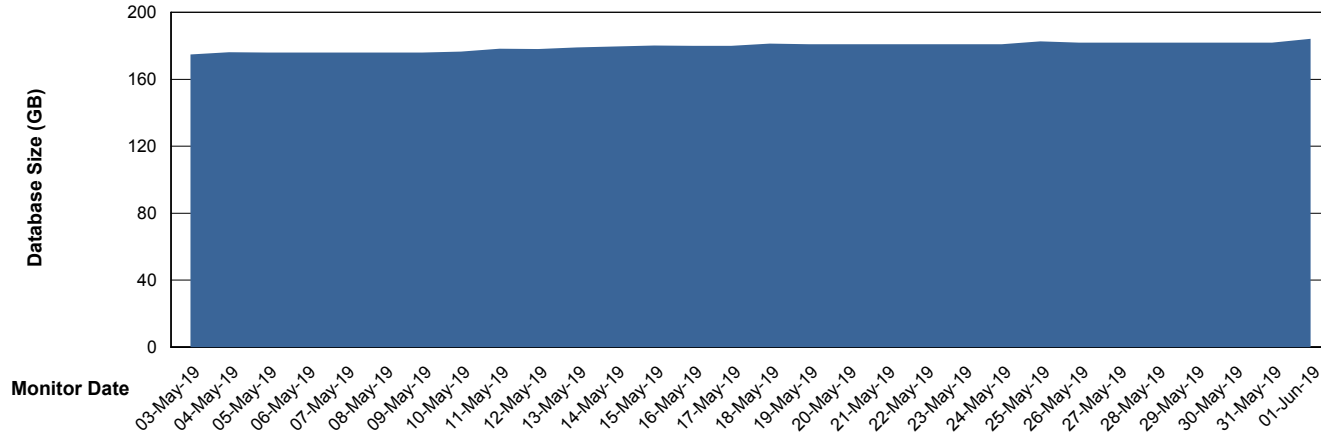

Weekly SLA Customer Report

Customer VEN_Production
Database ID 35

Database Performance VENDB_BI

Weekly SLA Customer Report

Customer VEN_Production
Database ID 35

DATABASE SIZE ABSVEN06 Primary DB 2019

Database growth over last month

DATABASE SIZE VENDB_BI

Database growth over last month

Weekly SLA Customer Report

Customer VEN_Production
Database ID 35

Database Tablespace ABSVEN06 Primary DB 2019

| Date | Tablespace Name | Filesize (Gb) | Usedsize (Gb) | Percentage free |
|-----------|-----------------|---------------|---------------|-----------------|
| 01-Jun-19 | ABSDATA | 96 | 86 | 10 |
| | INDX | 112 | 91 | 19 |
| 31-May-19 | ABSDATA | 96 | 85 | 11 |
| | INDX | 112 | 91 | 19 |
| 30-May-19 | ABSDATA | 96 | 85 | 11 |
| | INDX | 112 | 91 | 19 |
| 29-May-19 | ABSDATA | 96 | 85 | 11 |
| | INDX | 112 | 91 | 19 |
| 28-May-19 | ABSDATA | 96 | 85 | 11 |
| | INDX | 112 | 91 | 19 |
| 27-May-19 | ABSDATA | 96 | 85 | 11 |
| | INDX | 112 | 91 | 19 |
| 26-May-19 | ABSDATA | 96 | 85 | 11 |
| | INDX | 112 | 91 | 19 |