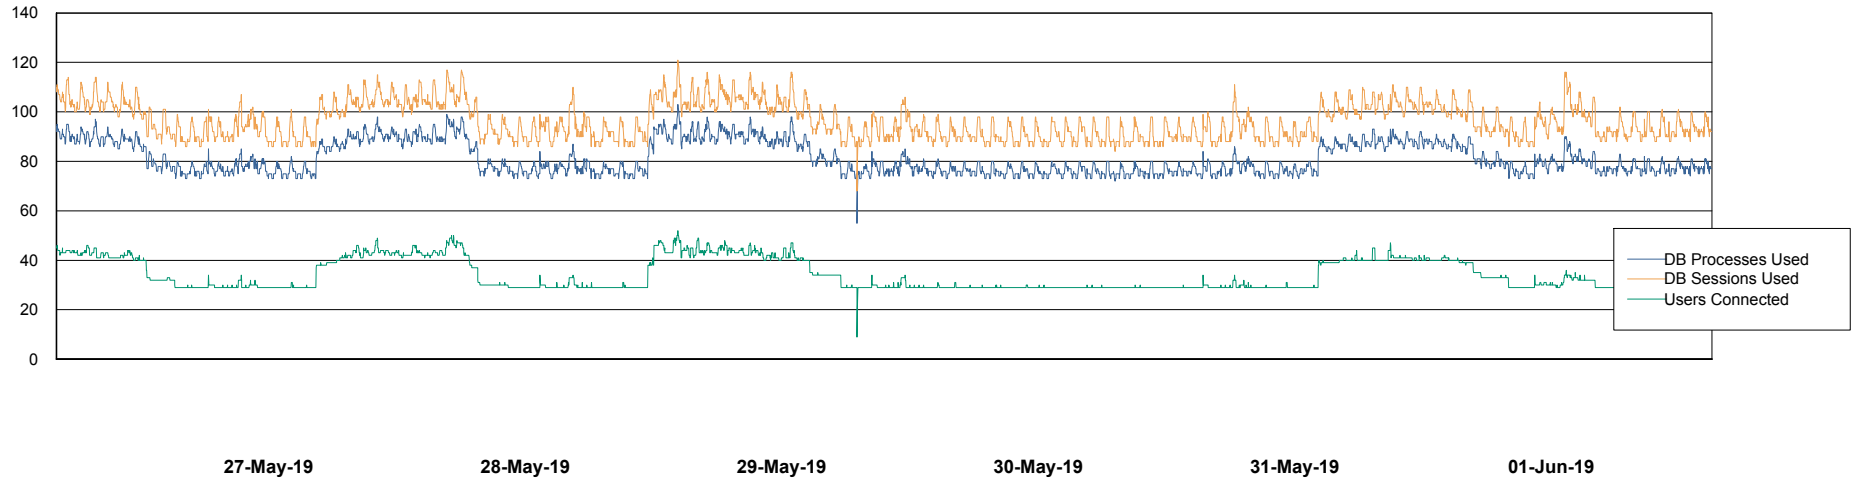

Weekly SLA Customer Report

Customer VEN_Production
Database ID 35

Harddisk Usage VEN_PRD_DB_BI

| | Free disk space on c: (%) | Total disk space on c: (Gb) | Free disk space on d: (%) | Total disk space on d: (Gb) |
|-----------|---------------------------|-----------------------------|---------------------------|-----------------------------|
| 01-Jun-19 | 52 | 102 | 62 | 601 |
| 31-May-19 | 52 | 102 | 63 | 601 |
| 30-May-19 | 52 | 102 | 63 | 601 |
| 29-May-19 | 52 | 102 | 63 | 601 |
| 28-May-19 | 52 | 102 | 63 | 601 |
| 27-May-19 | 52 | 102 | 63 | 601 |
| 26-May-19 | 52 | 102 | 63 | 601 |

Weekly SLA Customer Report

Customer VEN_Production
Database ID 35

Database Performance ABSVEN06 Primary DB 2019

Weekly SLA Customer Report

Customer VEN_Production
Database ID 35

Database Performance ABSVEN07 Standby DB 2019