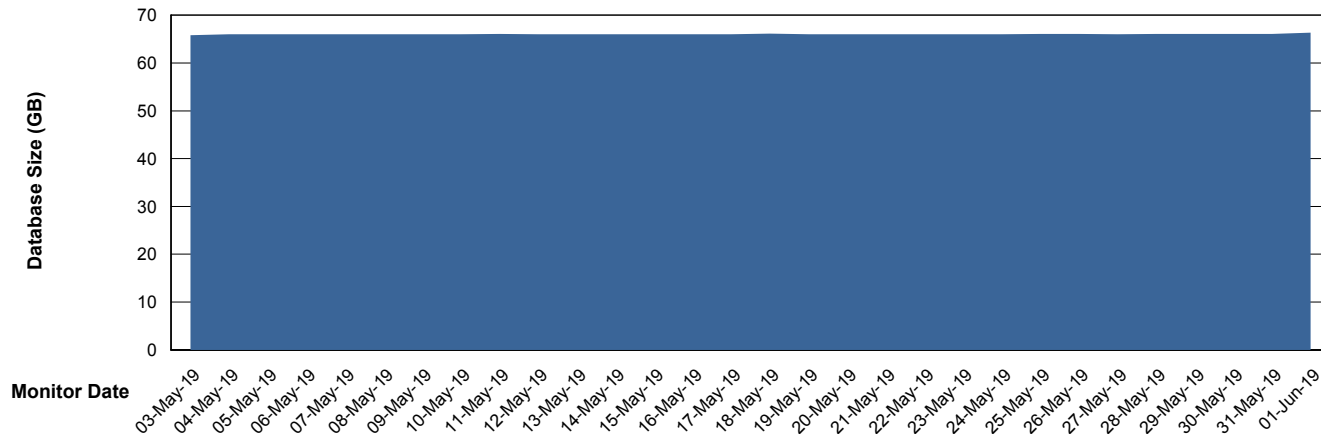

DATABASE SIZE VENDB_BI

Database growth over last month