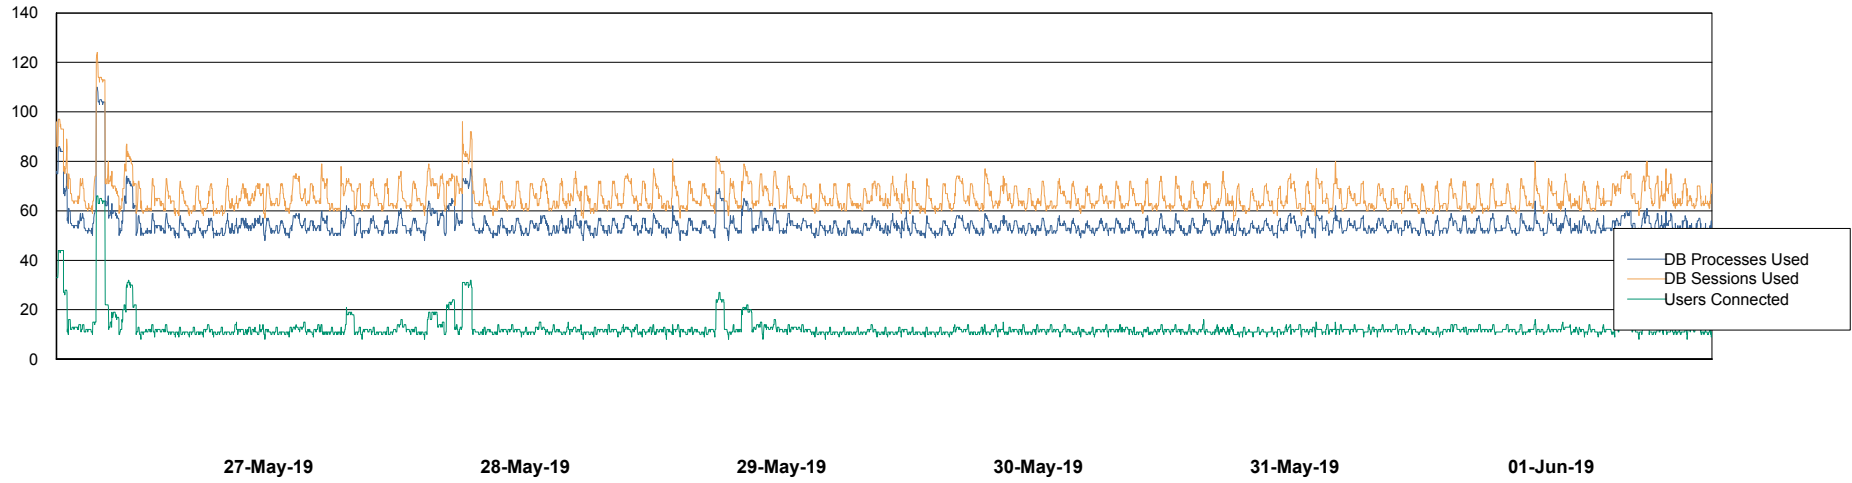

Database Performance VENDB_BI