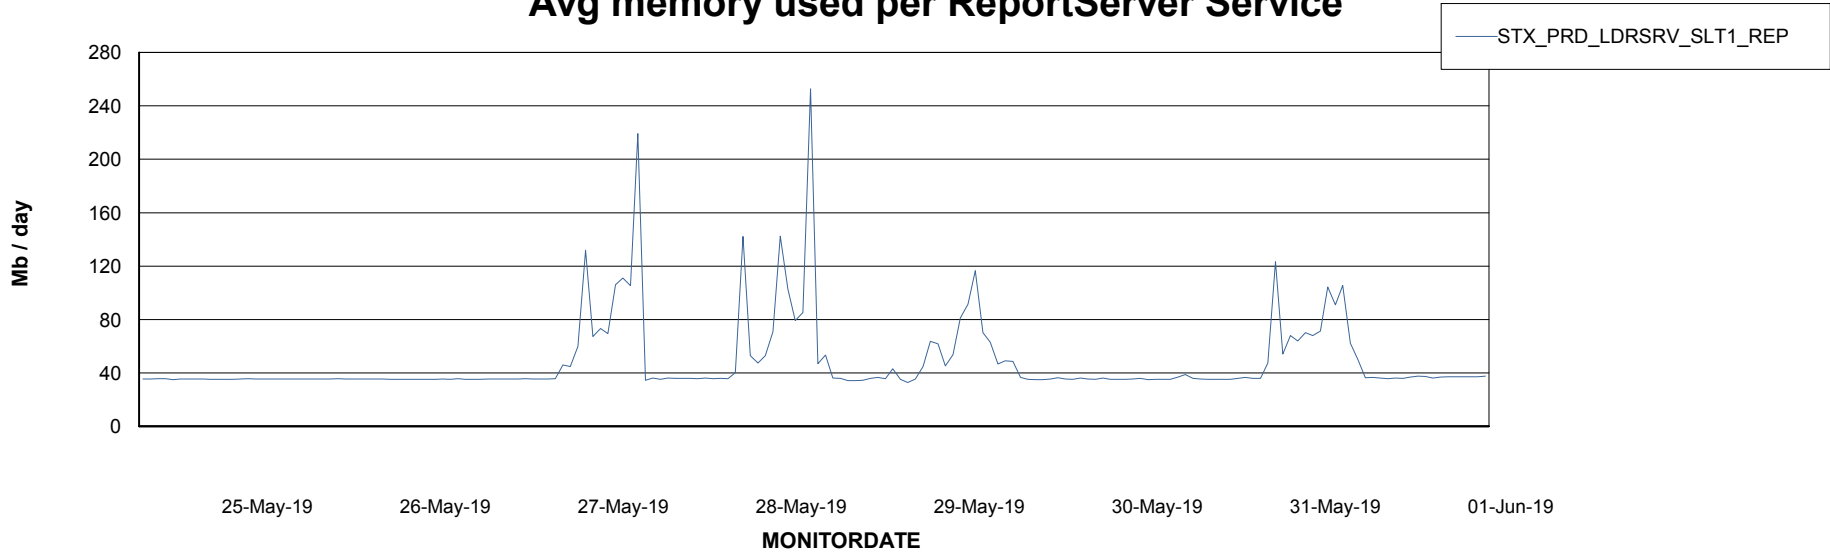

ABSSolute Application ReportServer Services

Avg memory used per ReportServer Service