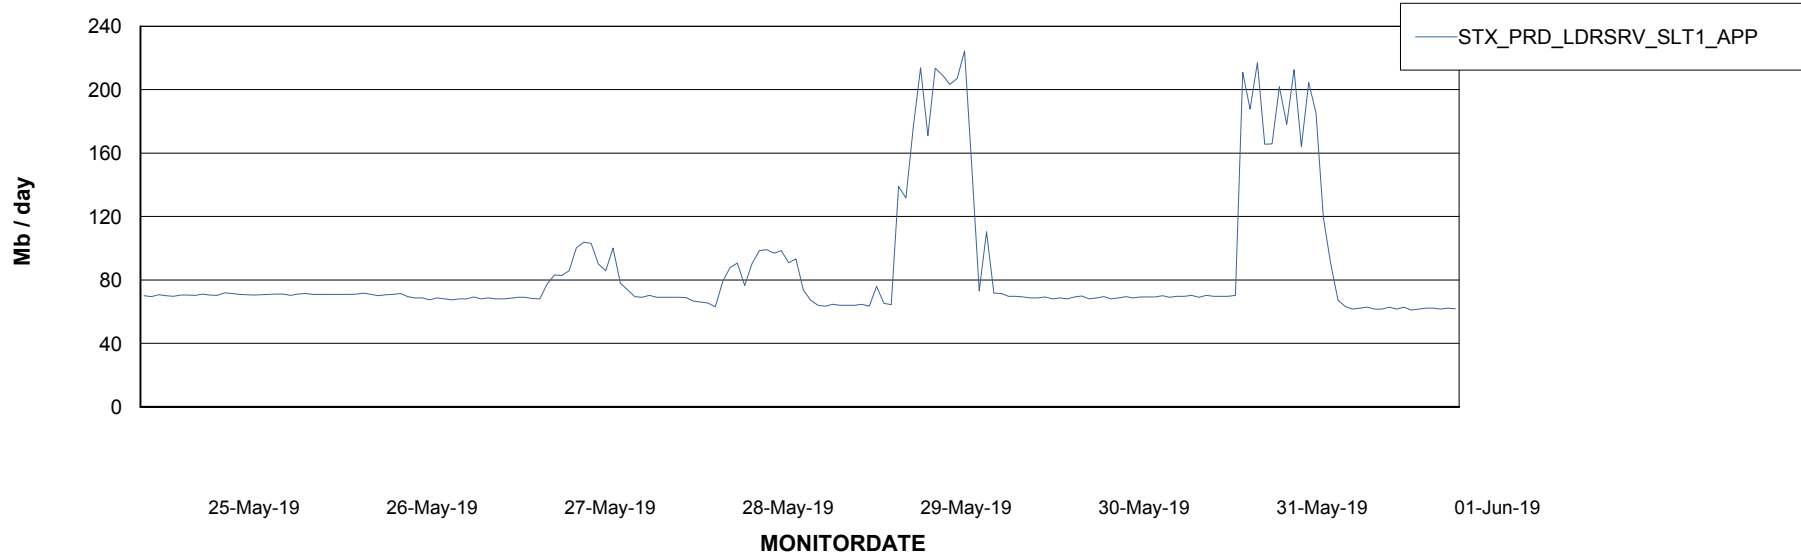

ABSSolute Application Server Services

Avg memory used per ABS Server Service