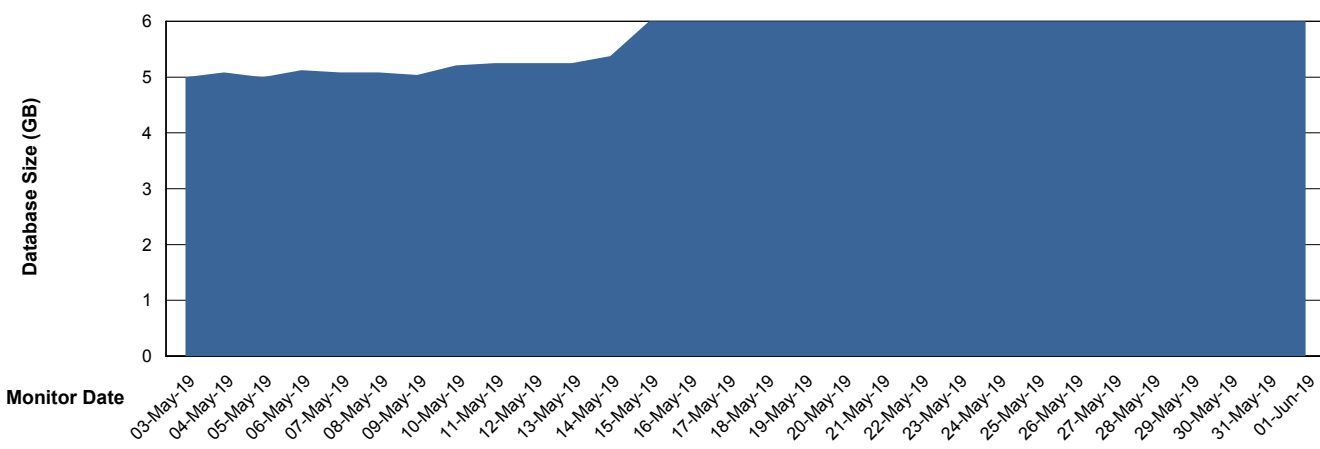

Weekly SLA Customer Report

Customer STX_Production
Database ID 71

Database Performance STXDB_Production

Weekly SLA Customer Report

Customer STX_Production
 Database ID 71

DATABASE SIZE STXDB_Production

Database growth over last month

Database Tablespace STXDB_Production

Date	Tablespace Name	Filesize (Gb)	Usedsize (Gb)	Percentage free
01-Jun-19	ABSDATA	6	5	17
	INDX	1	0	100
31-May-19	ABSDATA	6	5	17
	INDX	1	0	100
30-May-19	ABSDATA	6	5	17
	INDX	1	0	100
29-May-19	ABSDATA	6	5	17
	INDX	1	0	100
28-May-19	ABSDATA	6	5	17
	INDX	1	0	100
27-May-19	ABSDATA	6	5	17
	INDX	1	0	100
26-May-19	ABSDATA	6	5	17
	INDX	1	0	100