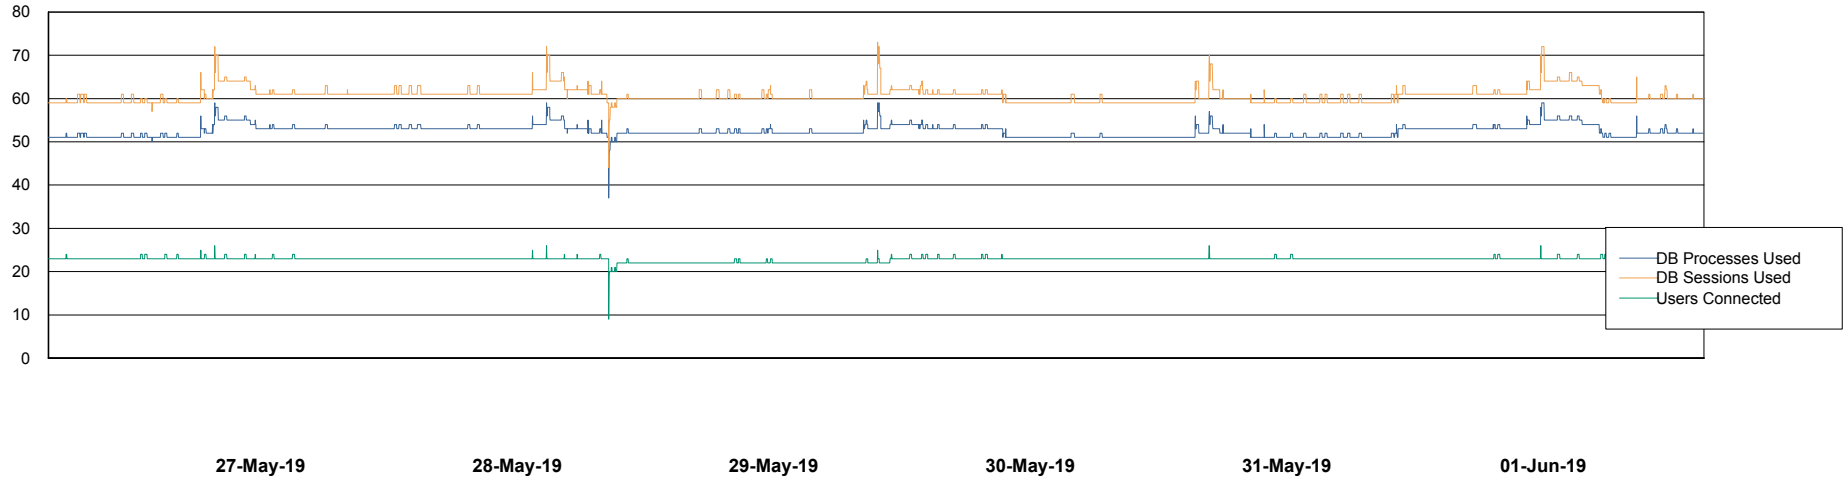

Weekly SLA Customer Report

Customer STX_Production
Database ID 71

Harddisk Usage STX_PRD_LDRSRV

	Free disk space on c: (%)	Total disk space on c: (Gb)	Free disk space on d: (%)	Total disk space on d: (Gb)
01-Jun-19	44	100	23	400
31-May-19	44	100	23	400
30-May-19	44	100	23	400
29-May-19	43	100	23	400
28-May-19	43	100	23	400
27-May-19	44	100	24	400
26-May-19	44	100	24	400

Weekly SLA Customer Report

Customer STX_Production
Database ID 71

Database Performance STXDB_Production

Weekly SLA Customer Report

Customer STX_Production
 Database ID 71

DATABASE SIZE STXDB_Production

Database growth over last month