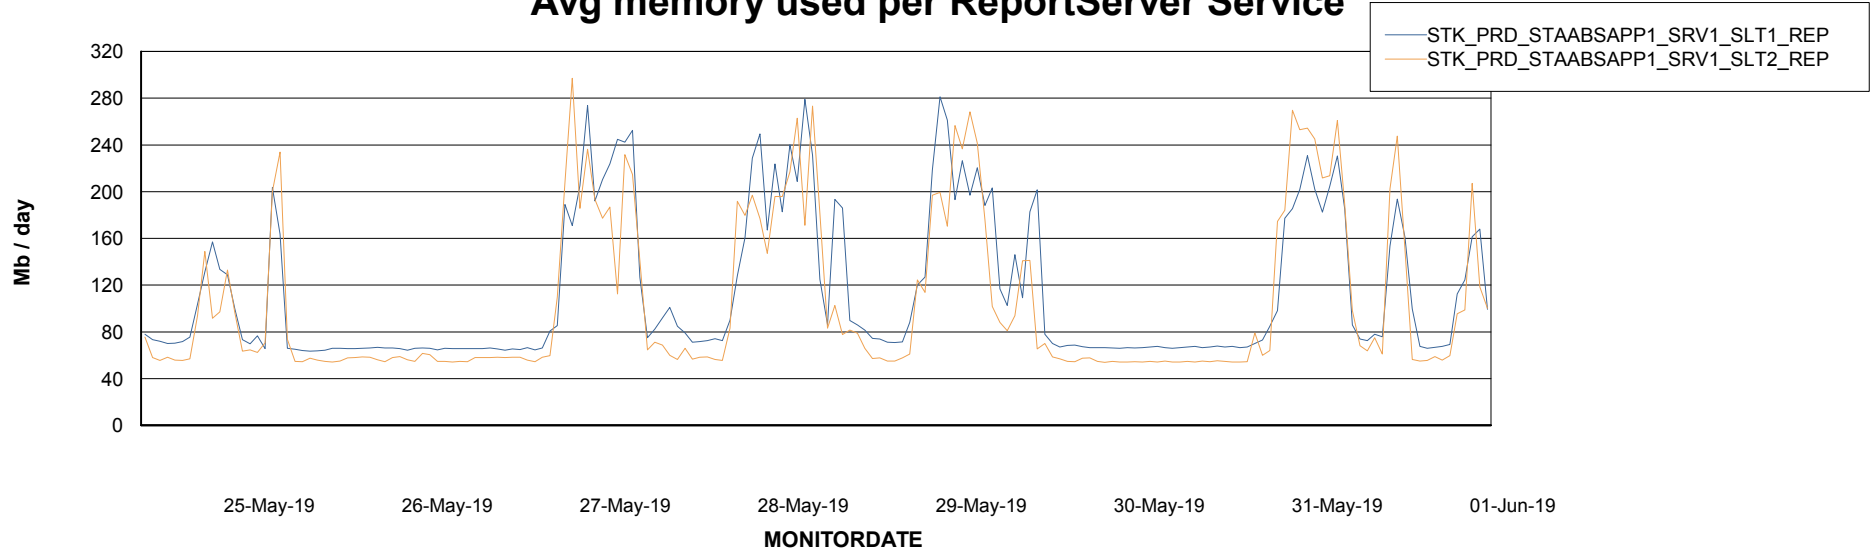

ABSSolute Application ReportServer Services

Avg memory used per ReportServer Service