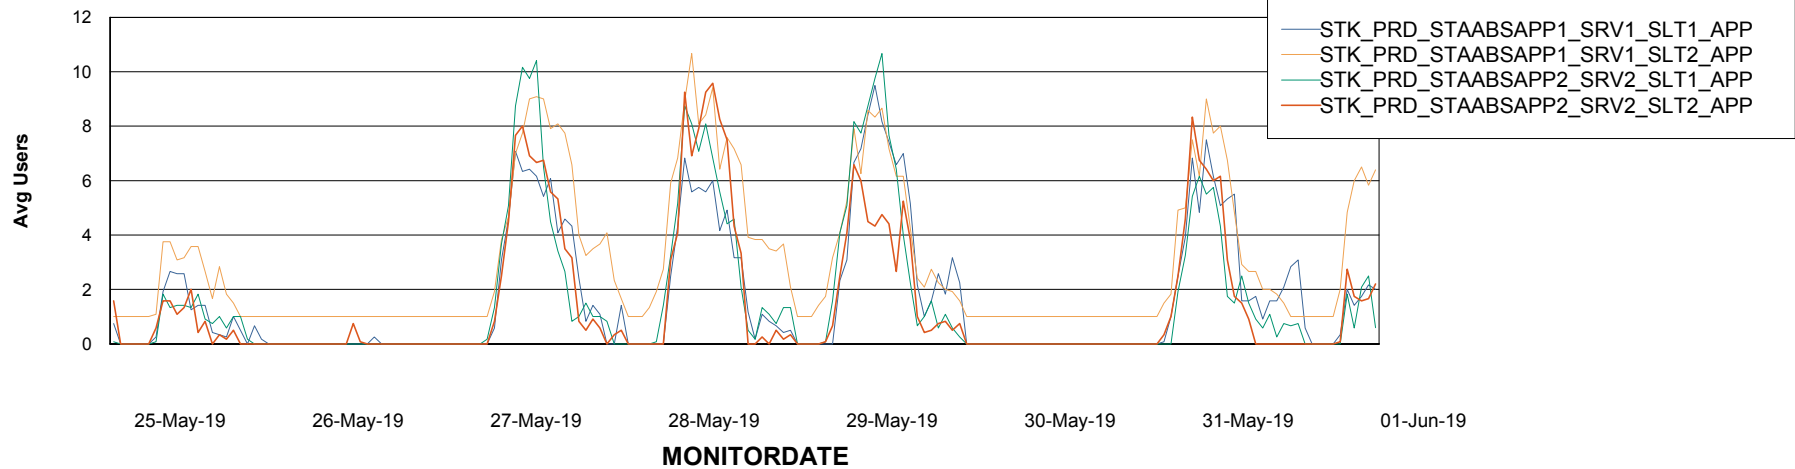

Weekly SLA Customer Report

Customer STK_Production
Database ID 82

ABSolute Application Server Services

Avg memory used per ABS Server Service

Avg users per day per ABS server

Weekly SLA Customer Report

Customer STK_Production
Database ID 82