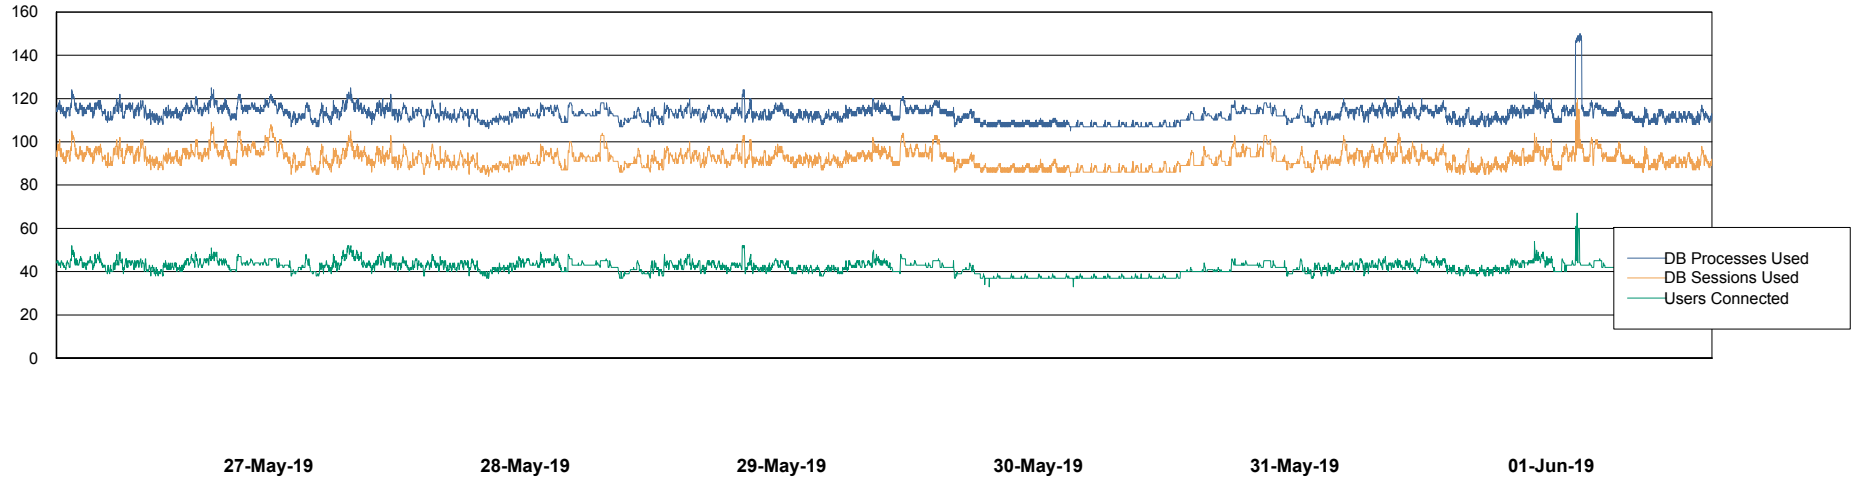

Weekly SLA Customer Report

Customer STK_Production
Database ID 82

Harddisk Usage STK_STAABSDB2 Standby DB Server

	Free disk space on c: (%)	Total disk space on c: (Gb)	Free disk space on d: (%)	Total disk space on d: (Gb)	Free disk space on e: (%)	Total disk space on e: (Gb)
01-Jun-19	73	99	48	350	29	1,000
31-May-19	73	99	48	350	29	1,000
30-May-19	73	99	48	350	29	1,000
29-May-19	73	99	48	350	29	1,000
28-May-19	73	99	47	350	29	1,000
27-May-19	73	99	48	350	29	1,000
26-May-19	73	99	48	350	29	1,000

Weekly SLA Customer Report

Customer STK_Production
Database ID 82

Database Performance STKDB_ABS1 Production Database

Weekly SLA Customer Report

Customer STK_Production
Database ID 82

Database Performance STKDB_ABS1SB Standby Database