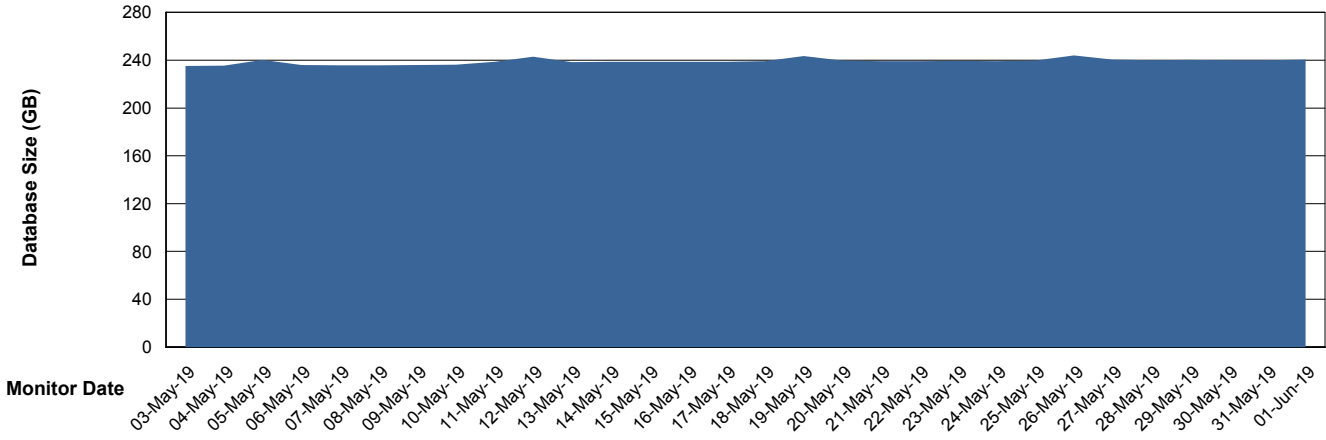

Weekly SLA Customer Report

Customer STK_Production
Database ID 82

Database Performance STKDB_ABS1 Production Database

Weekly SLA Customer Report

Customer STK_Production
Database ID 82

Database Performance STKDB_ABS1SB Standby Database

Weekly SLA Customer Report

Customer STK_Production
 Database ID 82

DATABASE SIZE STKDB_ABS1 Production Database

Database growth over last month

Database Tablespace STKDB_ABS1 Production Database

Date	Tablespace Name	Filesize (Gb)	Usedsize (Gb)	Percentage free
01-Jun-19	ABSDATA	177	107	40
	INDX	154	131	15
31-May-19	ABSDATA	177	107	40
	INDX	154	131	15
30-May-19	ABSDATA	177	107	40
	INDX	154	131	15
29-May-19	ABSDATA	177	107	40
	INDX	154	131	15
28-May-19	ABSDATA	177	107	40
	INDX	154	131	15
27-May-19	ABSDATA	177	107	40
	INDX	154	131	15
26-May-19	ABSDATA	177	107	40
	INDX	154	131	15