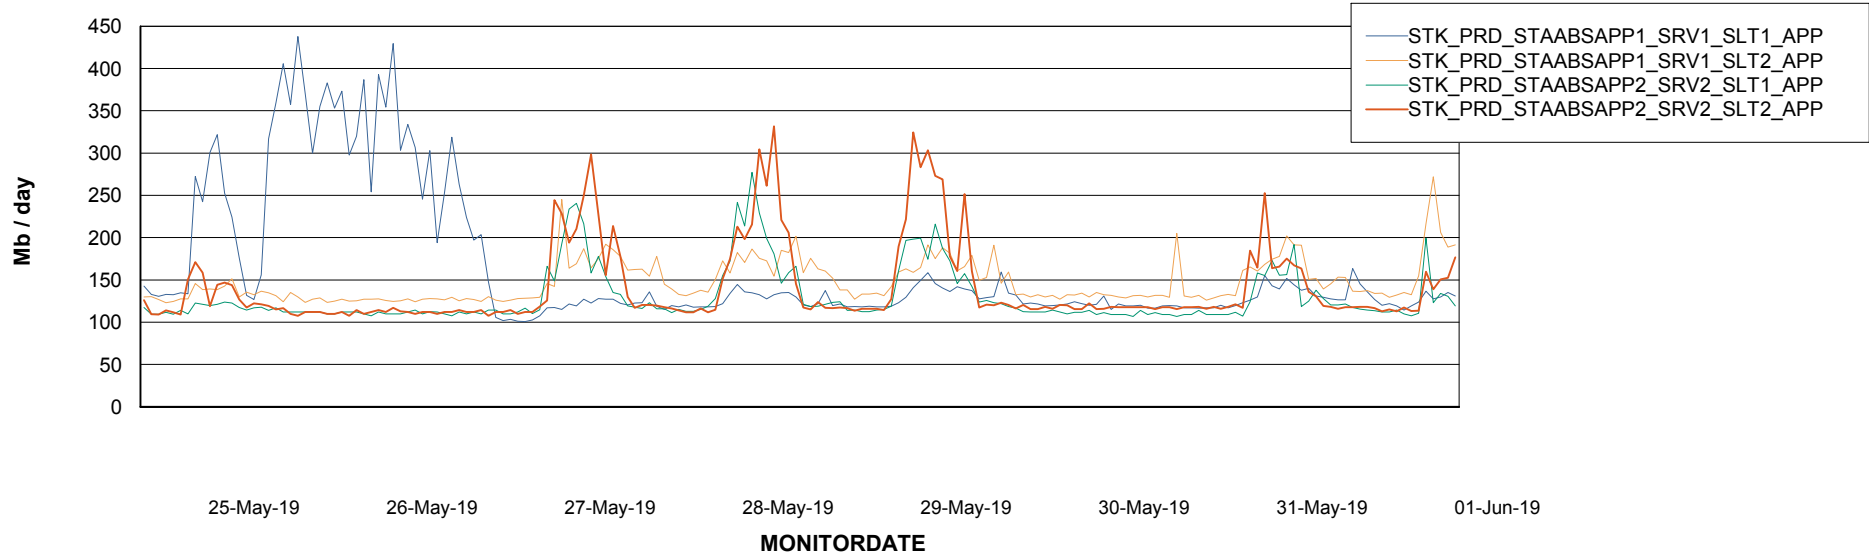

Weekly SLA Customer Report

Customer STK_Production
Database ID 82

Database Performance STKDB_ABS1 Production Database

Weekly SLA Customer Report

Customer STK_Production
Database ID 82

Database Performance STKDB_ABS1SB Standby Database

Weekly SLA Customer Report

Customer STK_Production
 Database ID 82

DATABASE SIZE STKDB_ABS1 Production Database

Database growth over last month

Database Tablespace STKDB_ABS1 Production Database

Date	Tablespace Name	Filesize (Gb)	Usedsize (Gb)	Percentage free
01-Jun-19	ABSDATA	177	107	40
	INDX	154	131	15
31-May-19	ABSDATA	177	107	40
	INDX	154	131	15
30-May-19	ABSDATA	177	107	40
	INDX	154	131	15
29-May-19	ABSDATA	177	107	40
	INDX	154	131	15
28-May-19	ABSDATA	177	107	40
	INDX	154	131	15
27-May-19	ABSDATA	177	107	40
	INDX	154	131	15
26-May-19	ABSDATA	177	107	40
	INDX	154	131	15

Weekly SLA Customer Report

Customer STK_Production
Database ID 82

ABSolute Application Server Services

Avg memory used per ABS Server Service

Avg users per day per ABS server

Weekly SLA Customer Report

Customer STK_Production
Database ID 82