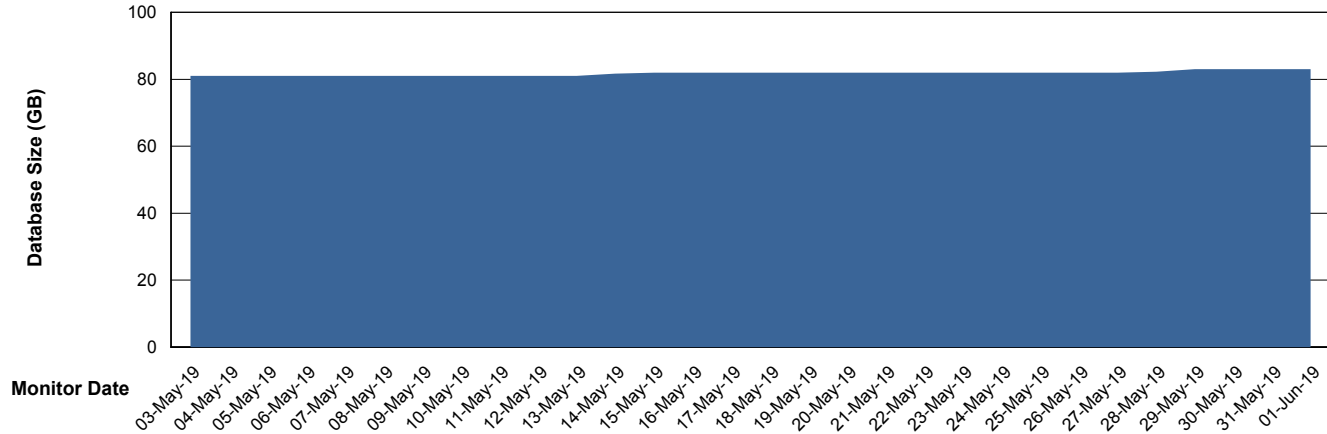

Weekly SLA Customer Report

Customer SNG_Production
Database ID 70

Database Performance SNGDB_Production

Weekly SLA Customer Report

Customer SNG_Production
 Database ID 70

DATABASE SIZE SNGDB_Production

Database growth over last month

Database Tablespace SNGDB_Production

Date	Tablespace Name	Filesize (Gb)	Usedsize (Gb)	Percentage free
01-Jun-19	ABSDATA	24	19	21
	INDX	75	62	17
31-May-19	ABSDATA	24	19	21
	INDX	75	62	17
30-May-19	ABSDATA	24	19	21
	INDX	75	62	17
29-May-19	ABSDATA	24	19	21
	INDX	75	62	17
28-May-19	ABSDATA	24	19	21
	INDX	75	62	17
27-May-19	ABSDATA	24	19	21
	INDX	75	62	17
26-May-19	ABSDATA	24	19	21
	INDX	75	62	17