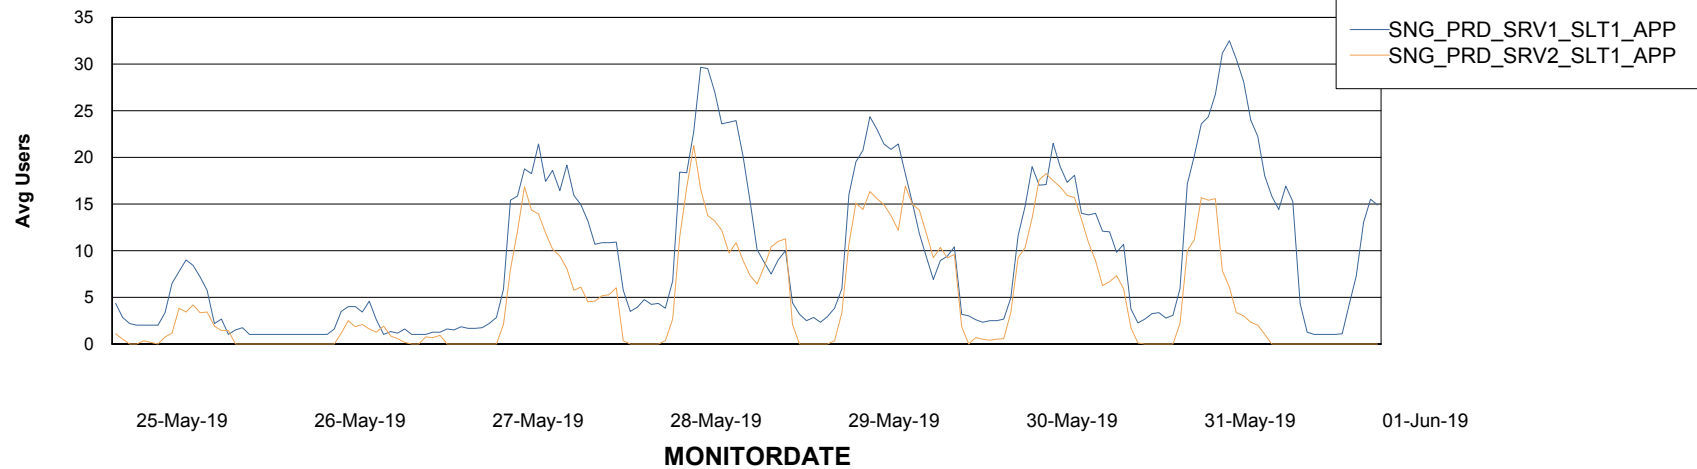

Database Tablespace SNGDB_Production

Date	Tablespace Name	Filesize (Gb)	Usedsize (Gb)	Percentage free
01-Jun-19	ABSDATA	24	19	21
	INDX	75	62	17
31-May-19	ABSDATA	24	19	21
	INDX	75	62	17
30-May-19	ABSDATA	24	19	21
	INDX	75	62	17
29-May-19	ABSDATA	24	19	21
	INDX	75	62	17
28-May-19	ABSDATA	24	19	21
	INDX	75	62	17
27-May-19	ABSDATA	24	19	21
	INDX	75	62	17
26-May-19	ABSDATA	24	19	21
	INDX	75	62	17

Weekly SLA Customer Report

Customer SNG_Production
Database ID 70

ABSSolute Application Server Services

Avg memory used per ABS Server Service

Avg users per day per ABS server

Weekly SLA Customer Report

Customer SNG_Production
Database ID 70