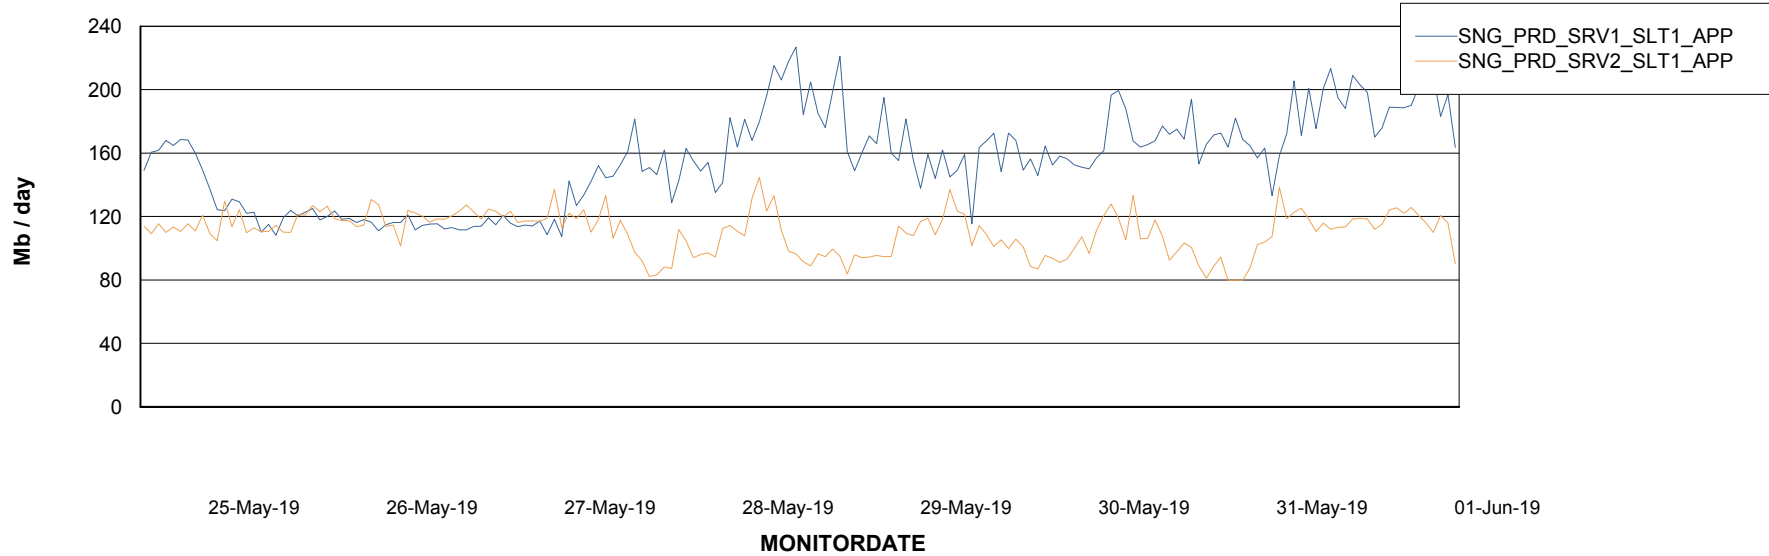

Weekly SLA Customer Report

Customer SNG_Production
Database ID 70

Database Performance SNGDB_Production

Weekly SLA Customer Report

Customer SNG_Production
 Database ID 70

DATABASE SIZE SNGDB_Production

Database growth over last month

Database Tablespace SNGDB_Production

Date	Tablespace Name	Filesize (Gb)	Usedsize (Gb)	Percentage free
01-Jun-19	ABSDATA	24	19	21
	INDX	75	62	17
31-May-19	ABSDATA	24	19	21
	INDX	75	62	17
30-May-19	ABSDATA	24	19	21
	INDX	75	62	17
29-May-19	ABSDATA	24	19	21
	INDX	75	62	17
28-May-19	ABSDATA	24	19	21
	INDX	75	62	17
27-May-19	ABSDATA	24	19	21
	INDX	75	62	17
26-May-19	ABSDATA	24	19	21
	INDX	75	62	17

Weekly SLA Customer Report

Customer SNG_Production
Database ID 70

ABSSolute Application Server Services

Avg memory used per ABS Server Service

Avg users per day per ABS server

Weekly SLA Customer Report

Customer SNG_Production
Database ID 70