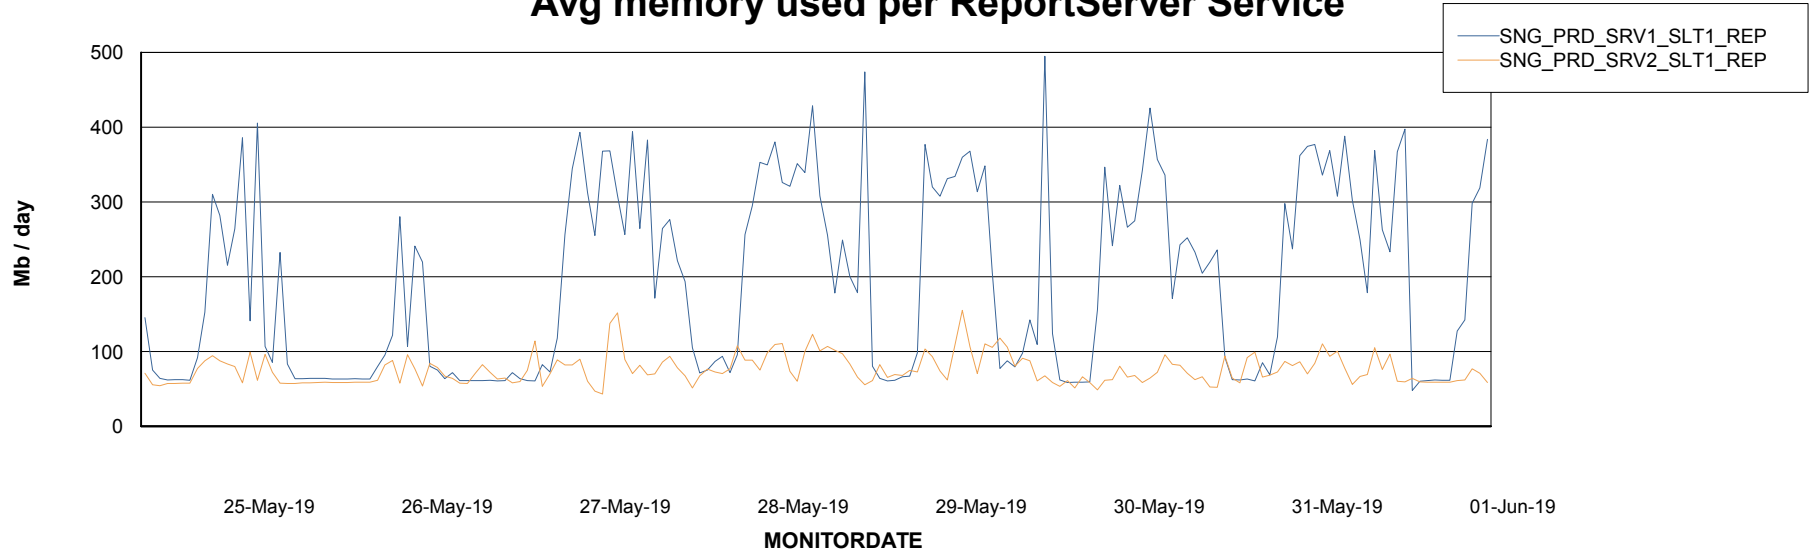

ABSSolute Application ReportServer Services

Avg memory used per ReportServer Service