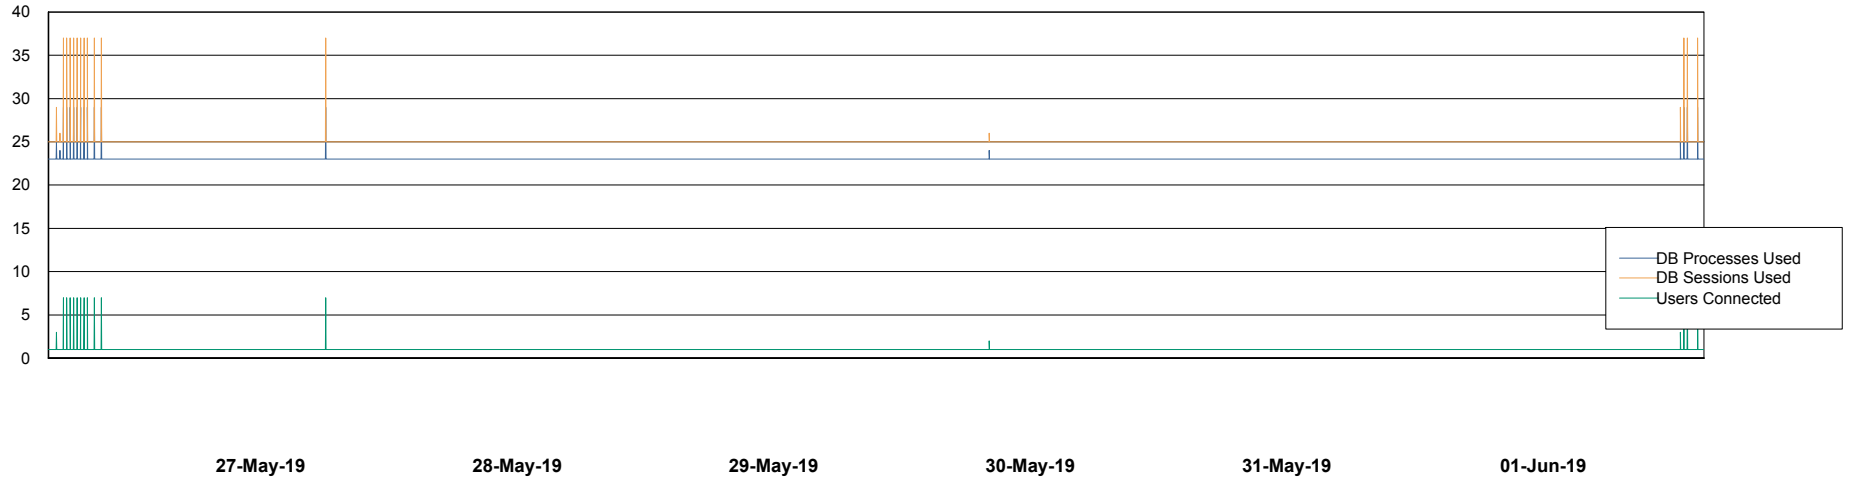

Weekly SLA Customer Report

Customer RSS Production
Database ID 52

Database Performance RSSDB_Production

Weekly SLA Customer Report

Customer RSS Production
Database ID 52

Database Performance RSSDB_Standby

Weekly SLA Customer Report