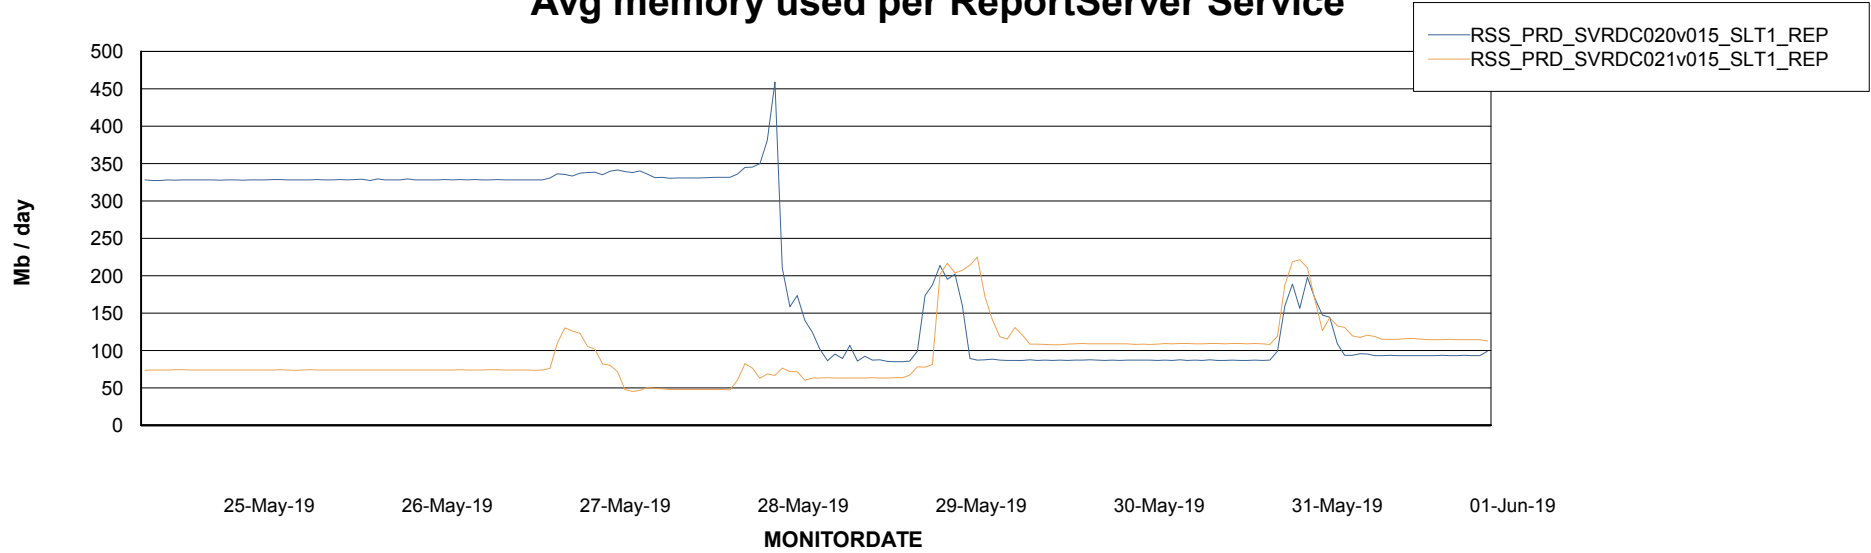

ABSSolute Application ReportServer Services

Avg memory used per ReportServer Service