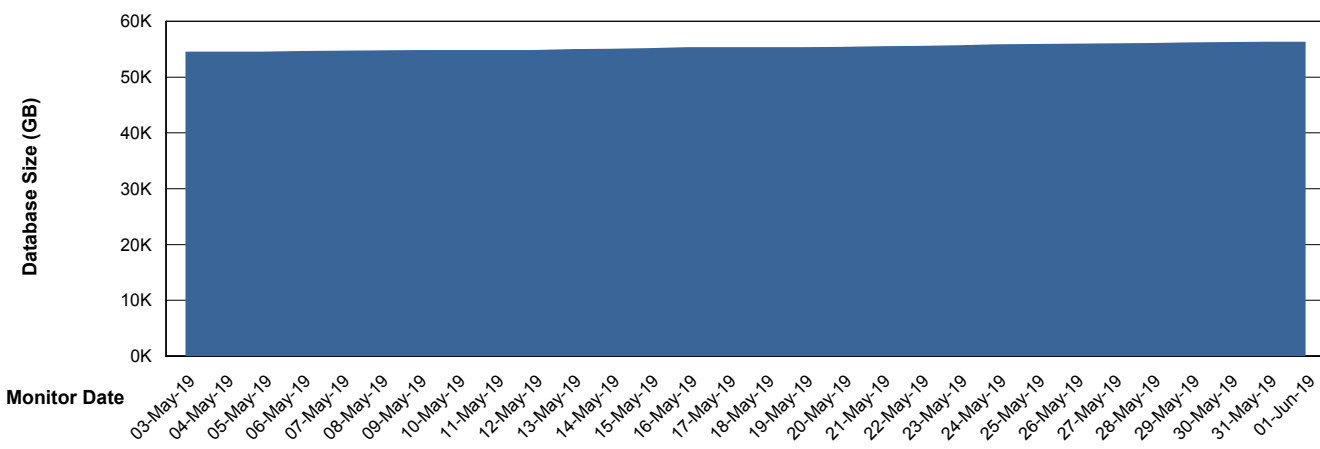

DATABASE SIZE RSSDB_Production

Database growth over last month

Database Tablespace RSSDB_Production

Date	Tablespace Name	Filesize (Gb)	Usedsize (Gb)	Percentage free
01-Jun-19	ABSDATA	30,000	23,607	21
	INDX	40,000	31,385	22
31-May-19	ABSDATA	30,000	23,607	21
	INDX	40,000	31,377	22
30-May-19	ABSDATA	30,000	23,583	21
	INDX	40,000	31,352	22
29-May-19	ABSDATA	30,000	23,583	21
	INDX	40,000	31,352	22
28-May-19	ABSDATA	30,000	23,575	21
	INDX	40,000	31,231	22
27-May-19	ABSDATA	30,000	23,511	22
	INDX	40,000	31,205	22
26-May-19	ABSDATA	30,000	23,511	22
	INDX	40,000	31,160	22