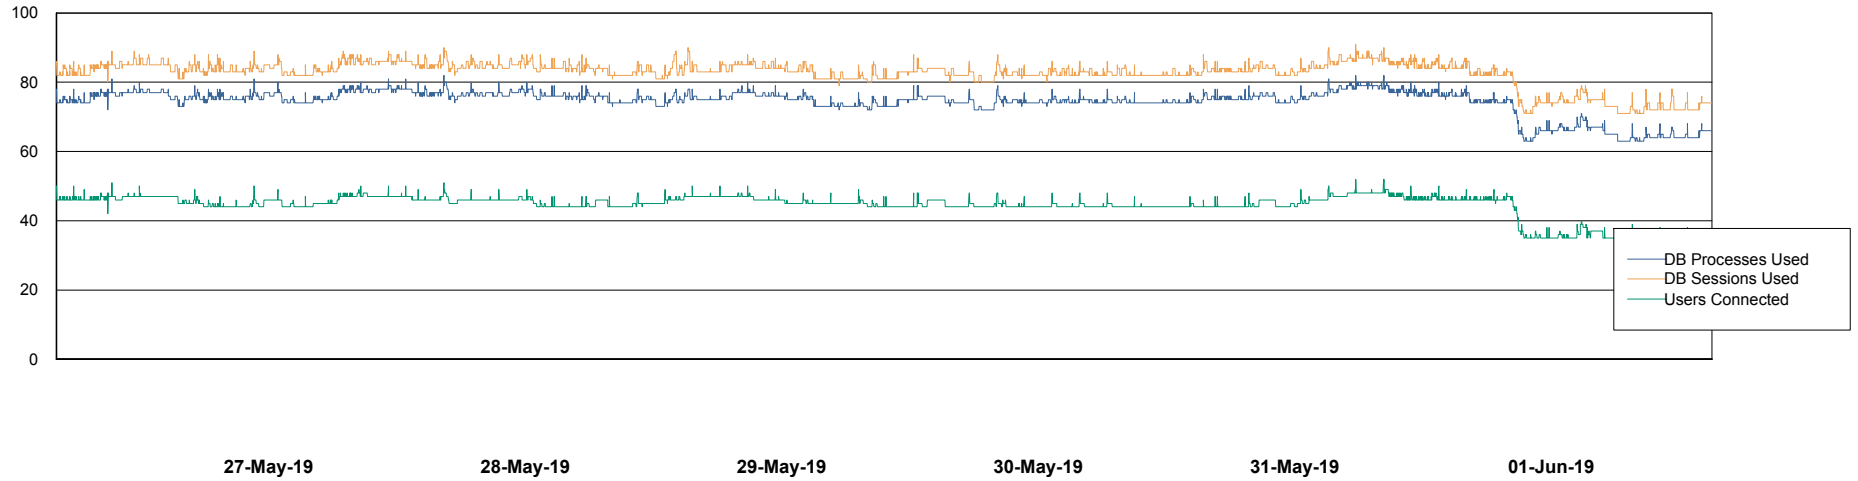

Database Performance RSSDB_Production