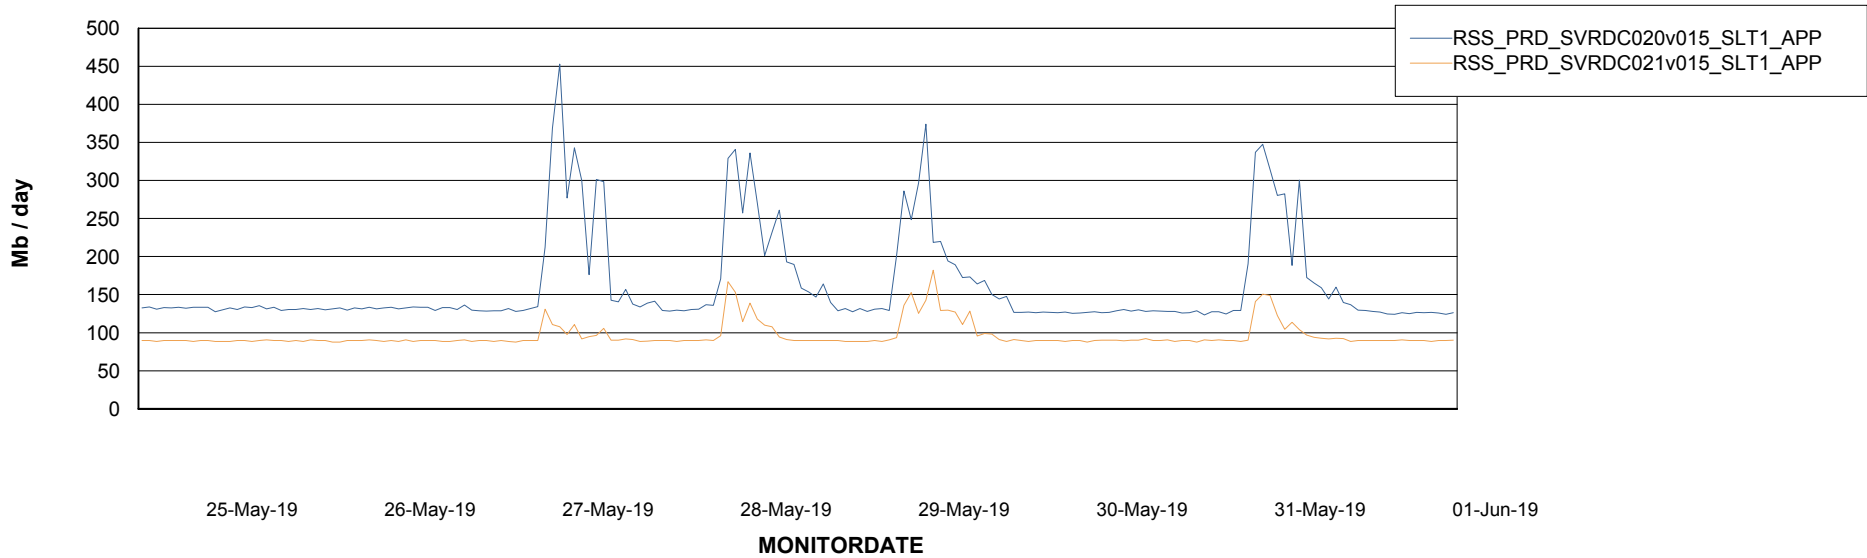

Weekly SLA Customer Report

Customer RSS Production
Database ID 52

Database Performance RSSDB_Production

Weekly SLA Customer Report

Customer RSS Production
Database ID 52

Database Performance RSSDB_Standby

Weekly SLA Customer Report

Customer RSS Production
 Database ID 52

DATABASE SIZE RSSDB_Production

Database growth over last month

Database Tablespace RSSDB_Production

Date	Tablespace Name	Filesize (Gb)	Usedsize (Gb)	Percentage free
01-Jun-19	ABSDATA	30,000	23,607	21
	INDX	40,000	31,385	22
31-May-19	ABSDATA	30,000	23,607	21
	INDX	40,000	31,377	22
30-May-19	ABSDATA	30,000	23,583	21
	INDX	40,000	31,352	22
29-May-19	ABSDATA	30,000	23,583	21
	INDX	40,000	31,352	22
28-May-19	ABSDATA	30,000	23,575	21
	INDX	40,000	31,231	22
27-May-19	ABSDATA	30,000	23,511	22
	INDX	40,000	31,205	22
26-May-19	ABSDATA	30,000	23,511	22
	INDX	40,000	31,160	22

Weekly SLA Customer Report

Customer RSS Production
Database ID 52

ABSolute Application Server Services

Avg memory used per ABS Server Service

Avg users per day per ABS server

Weekly SLA Customer Report

Customer RSS Production
Database ID 52