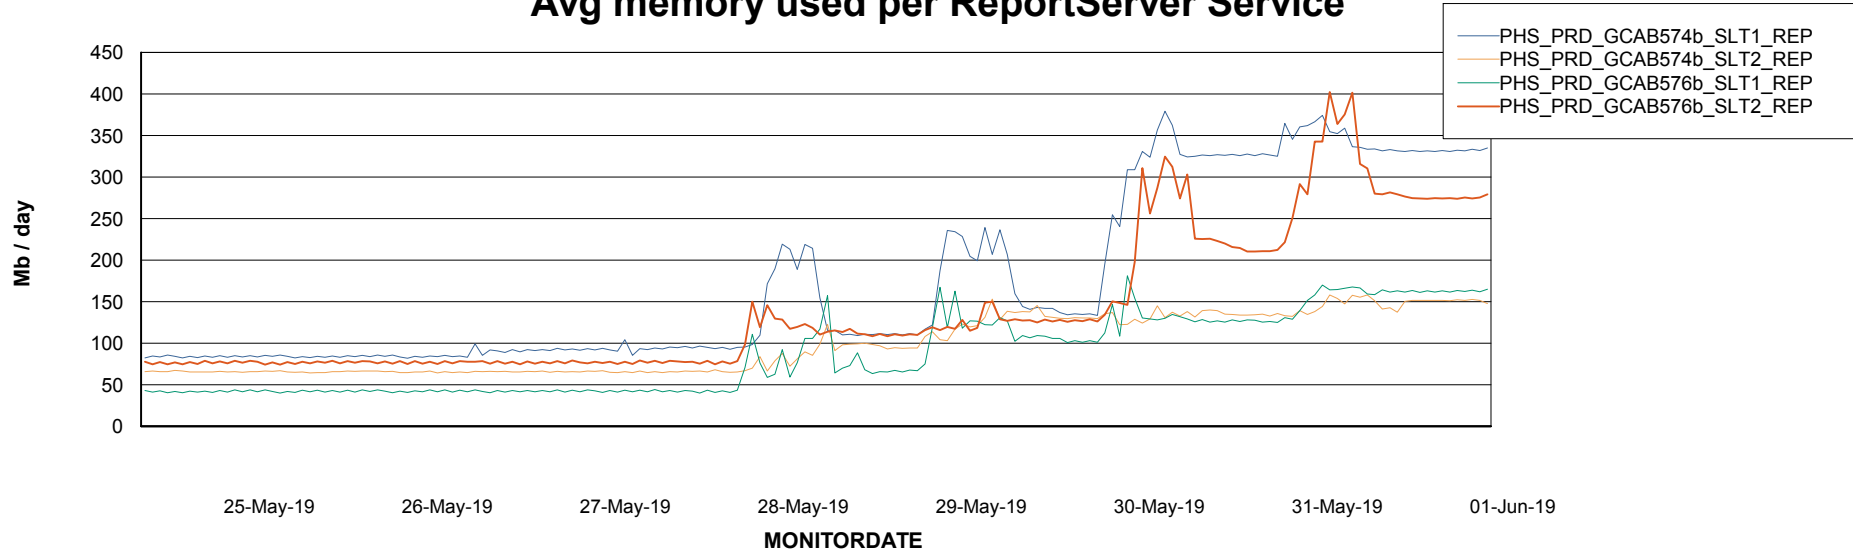

Avg memory used per ABS Server Service

Avg users per day per ABS server

Weekly SLA Customer Report

Customer PHS_Production
Database ID 47

ABSSolute Application ReportServer Services

Avg memory used per ReportServer Service