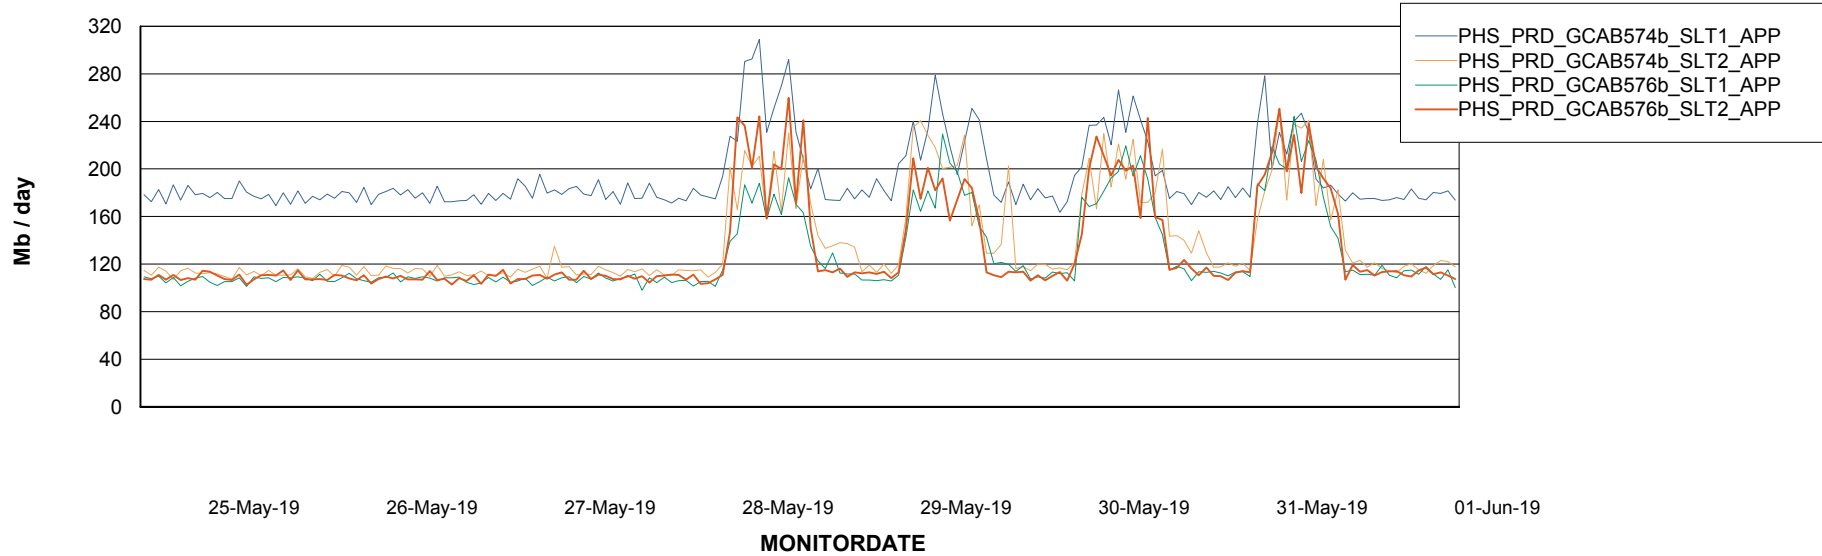

ABSSolute Application Server Services

Avg memory used per ABS Server Service