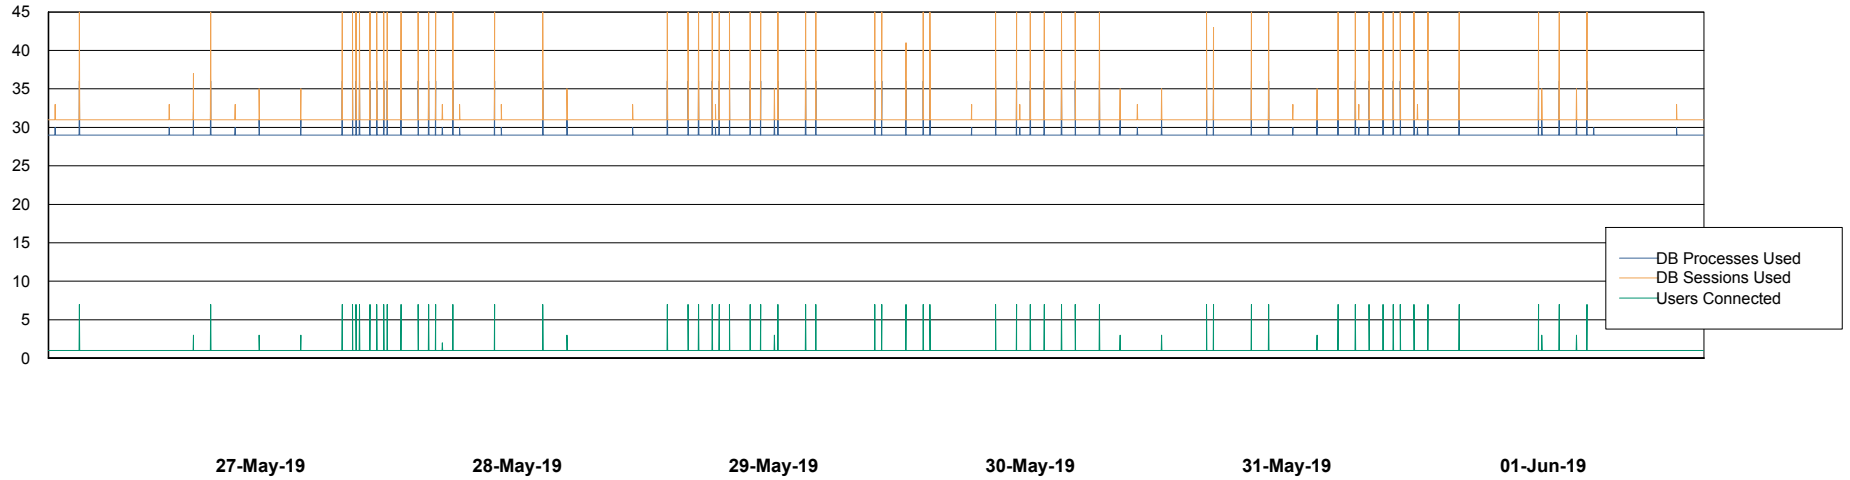

Weekly SLA Customer Report

Customer PHS_Production
Database ID 47

Database Performance PHSDB_Production

Weekly SLA Customer Report

Customer PHS_Production
Database ID 47

Database Performance PHSDB_Standby

Weekly SLA Customer Report