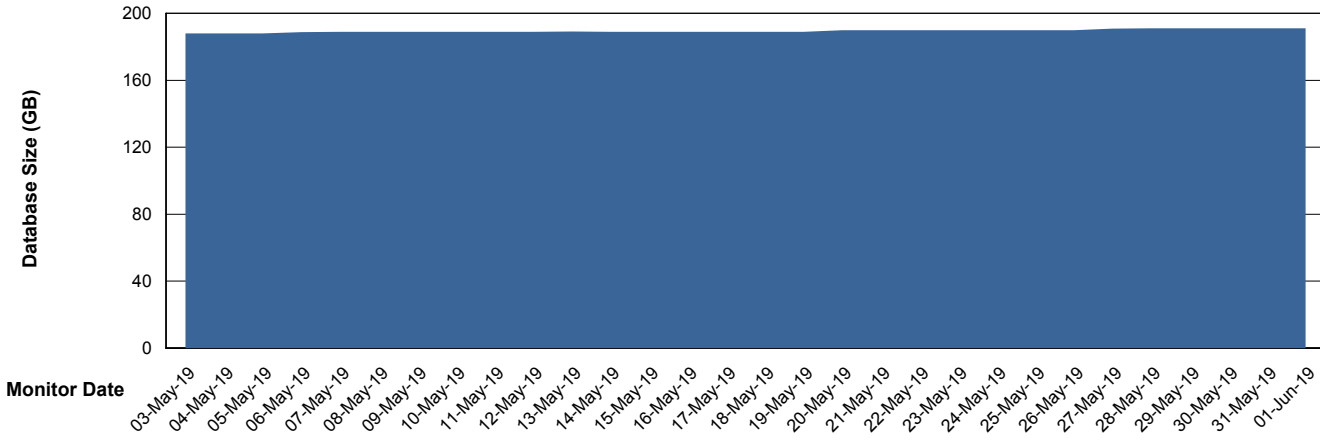

DATABASE SIZE PHSDB_Production

Database growth over last month

Database Tablespace PHSDB_Production

Date	Tablespace Name	Filesize (Gb)	Usedsize (Gb)	Percentage free
01-Jun-19	ABSDATA	214	179	16
	INDX	14	11	21
31-May-19	ABSDATA	214	179	16
	INDX	14	11	21
30-May-19	ABSDATA	214	179	16
	INDX	14	11	21
29-May-19	ABSDATA	214	178	17
	INDX	14	11	21
28-May-19	ABSDATA	214	178	17
	INDX	14	11	21
27-May-19	ABSDATA	214	178	17
	INDX	14	11	21
26-May-19	ABSDATA	214	177	17
	INDX	12	11	8