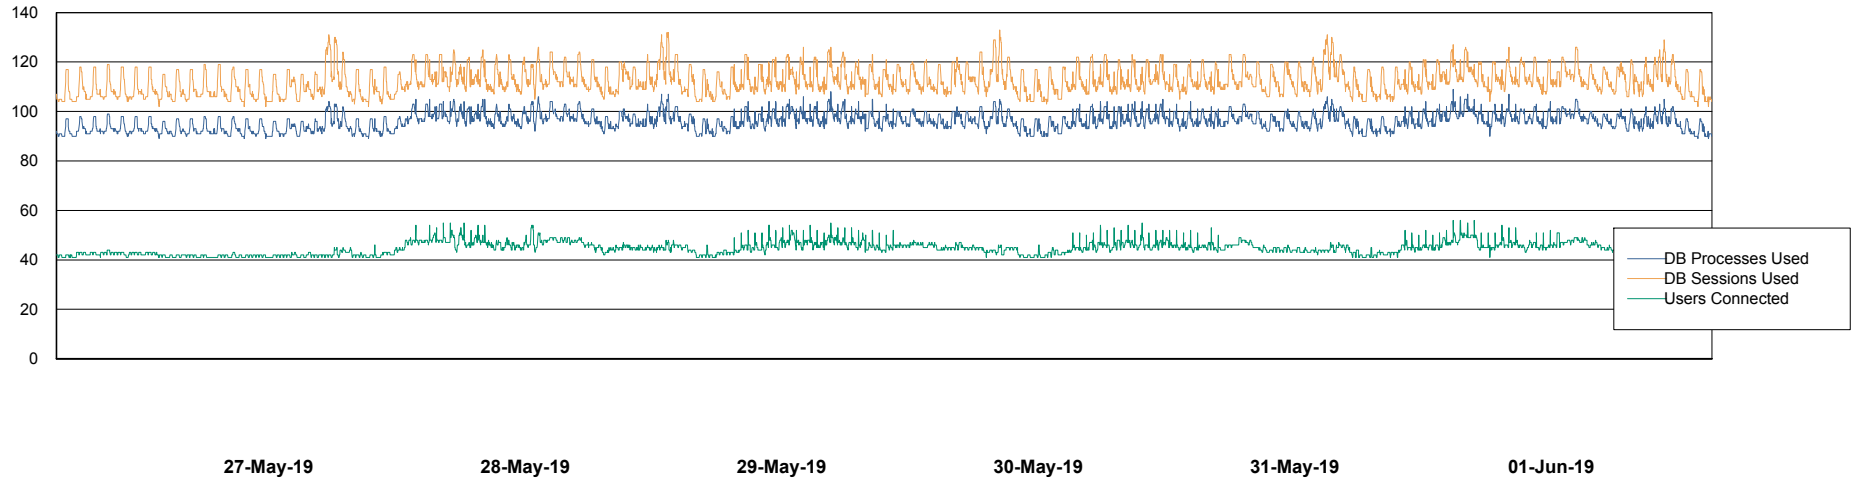

Database Performance PCODB_Production