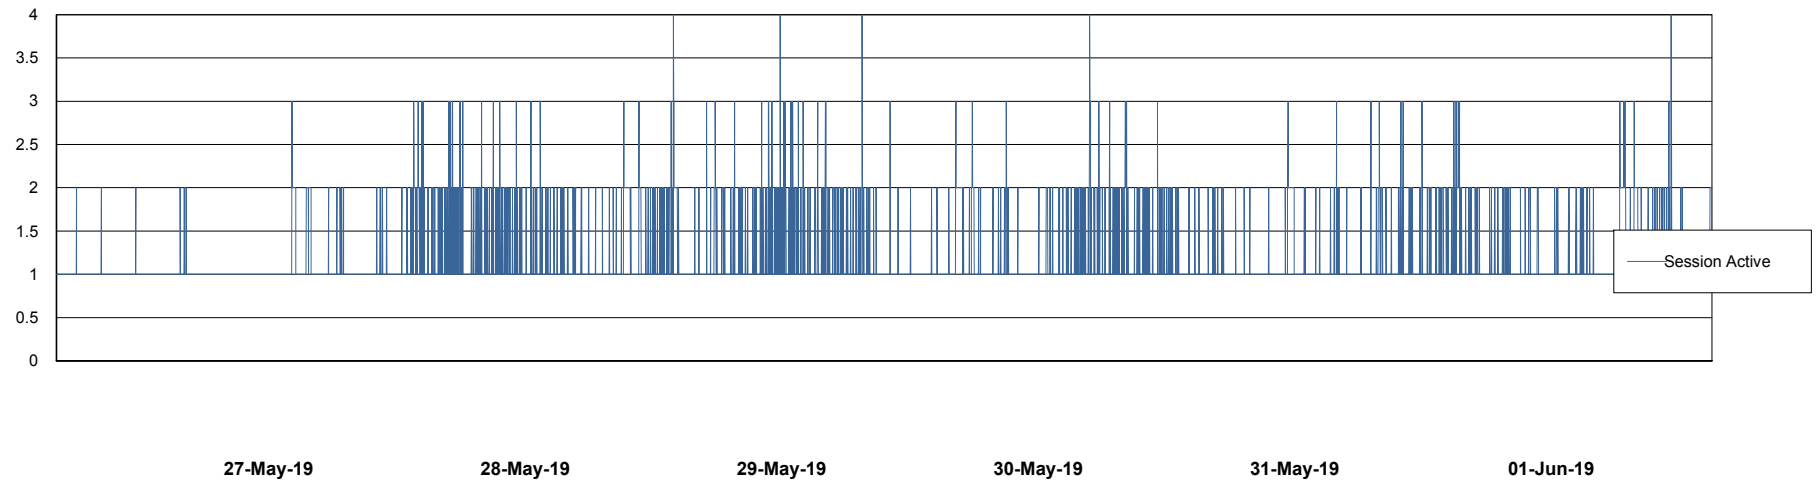

Database Performance PCODB_Production