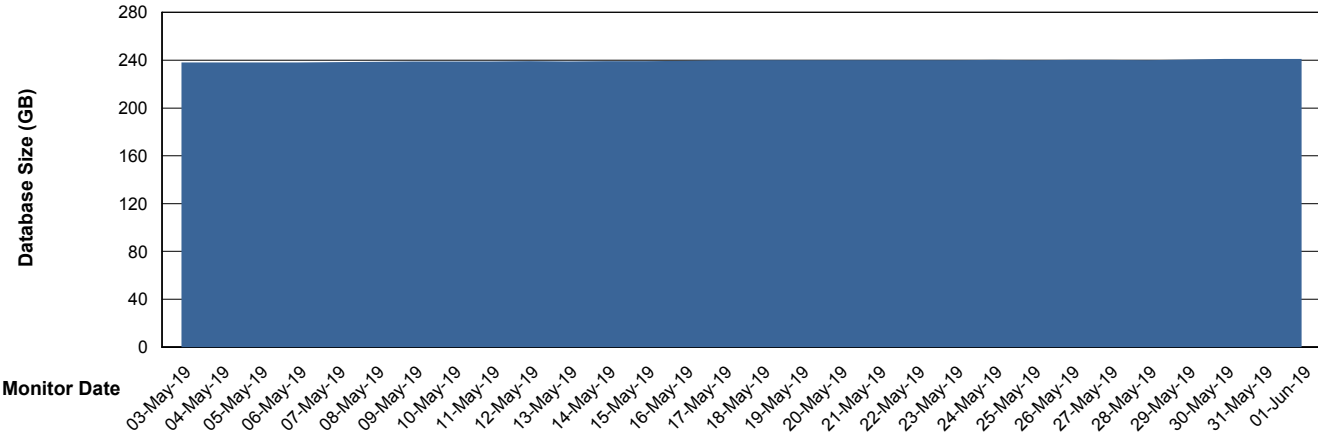

DATABASE SIZE PCODB_Production

Database growth over last month

Database Tablespace PCODB_Production

Date	Tablespace Name	Filesize (Gb)	Usedsize (Gb)	Percentage free
01-Jun-19	ABSDATA	150	86	43
	INDX	200	122	39
31-May-19	ABSDATA	150	86	43
	INDX	200	122	39
30-May-19	ABSDATA	150	86	43
	INDX	200	122	39
29-May-19	ABSDATA	150	86	43
	INDX	200	122	39
28-May-19	ABSDATA	150	86	43
	INDX	200	121	40
27-May-19	ABSDATA	150	86	43
	INDX	200	121	40
26-May-19	ABSDATA	150	86	43
	INDX	200	121	40