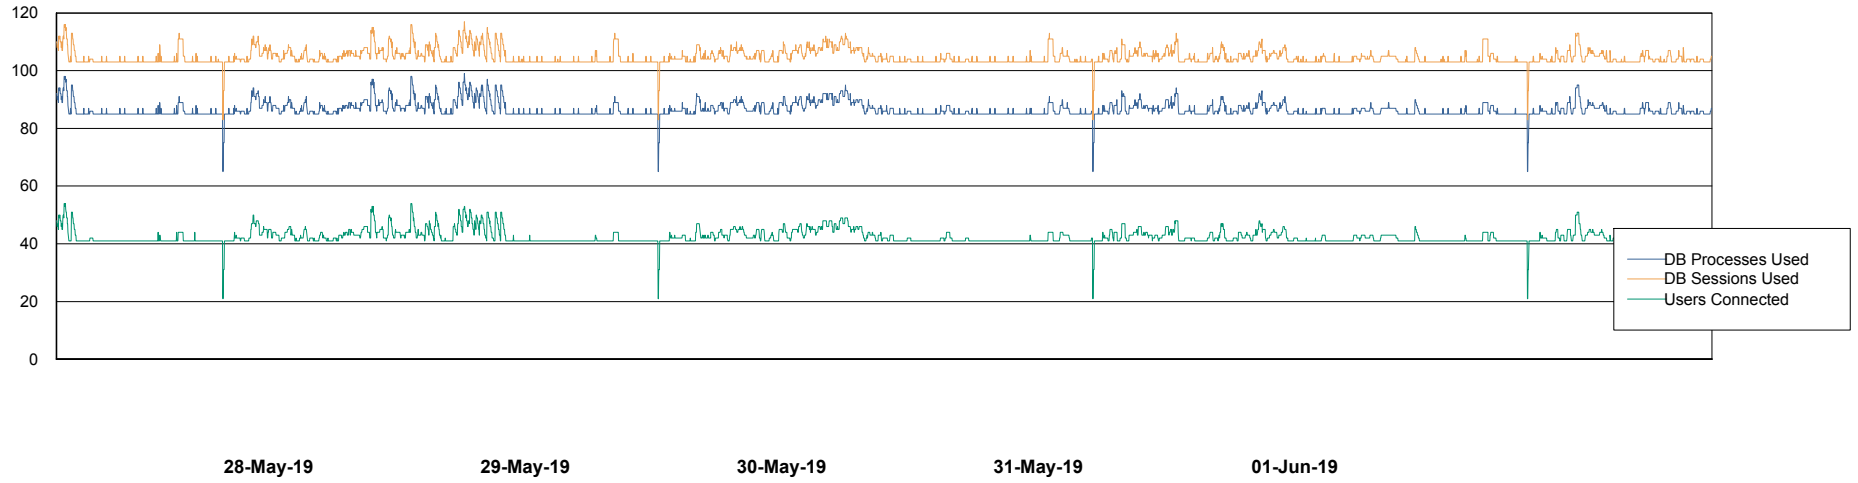

Database Performance LSS_ABSCH_DB_LIODA3