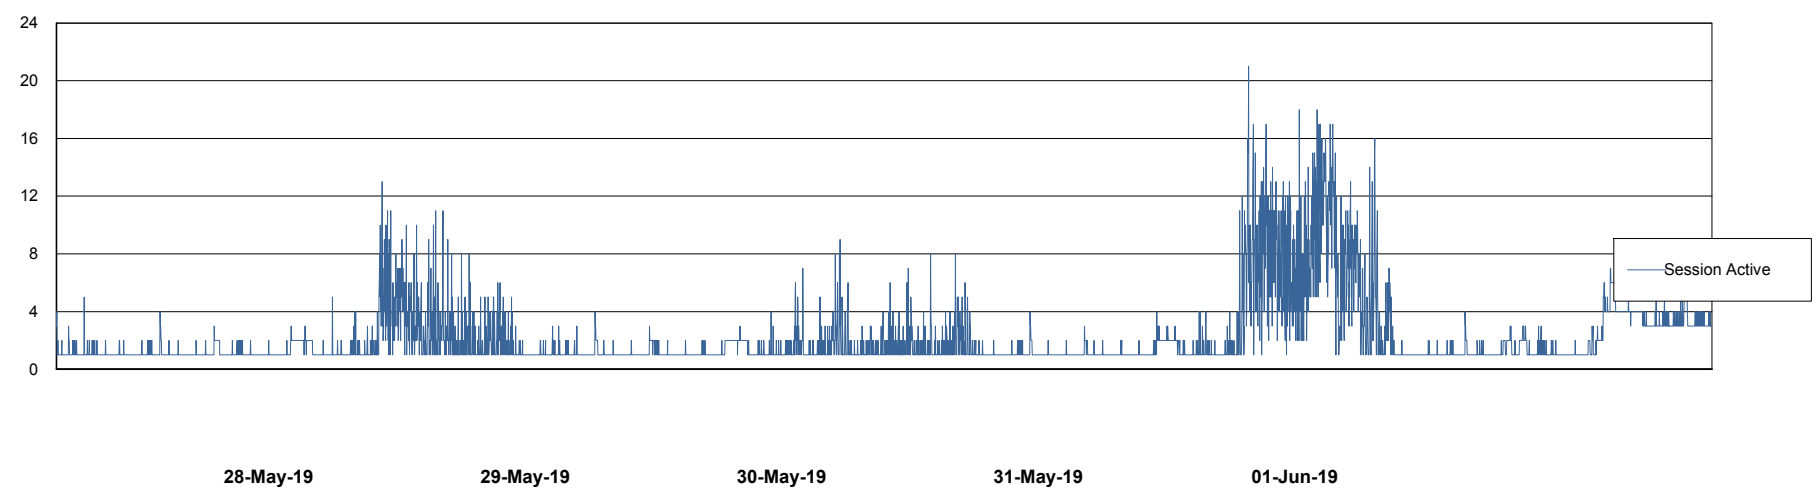

Database Performance LSS_ABSCH3_DB_LIODA3