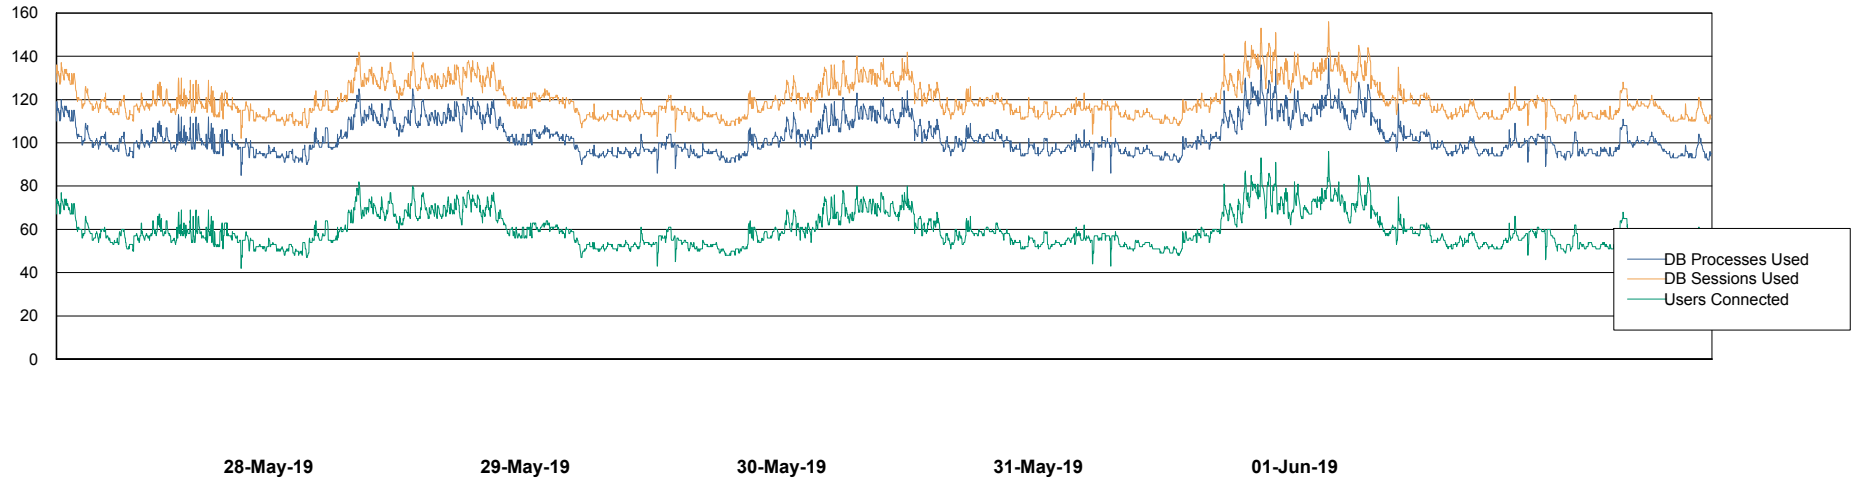

Database Performance LSS_ABSME_DB_LIODA4