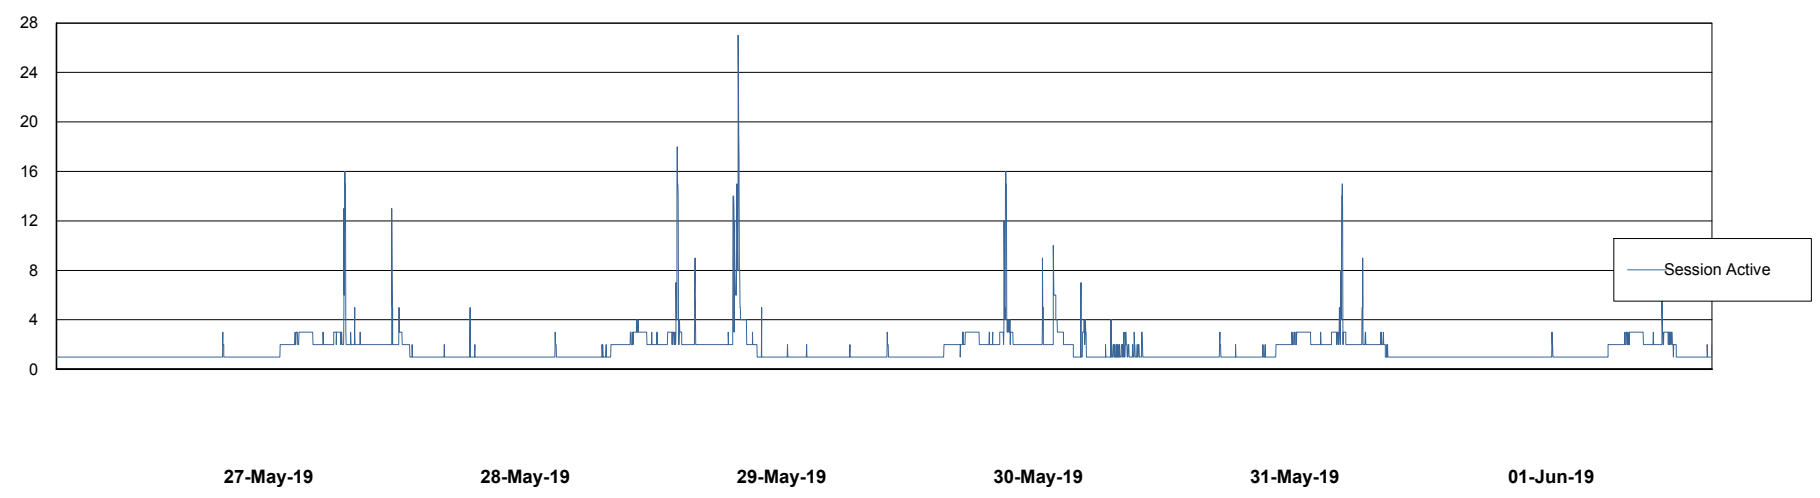

Database Performance LLGDBBI_Production