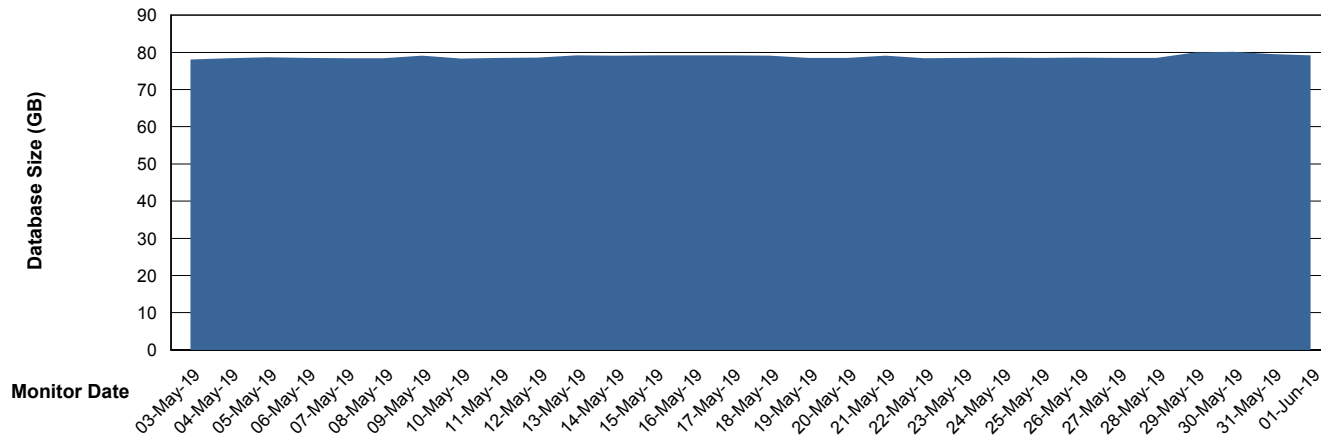

Customer LLG_Production
Database ID 53

Database Performance LLGDBBI_Production

Weekly SLA Customer Report

Customer LLG_Production
Database ID 53

DATABASE SIZE LLGDB_Production

Database growth over last month

DATABASE SIZE LLGDBBI_Production

Database growth over last month

Weekly SLA Customer Report

Customer LLG_Production
Database ID 53

Database Tablespace		LLGDB_Production		
Date	Tablespace Name	Filesize (Gb)	Usedsize (Gb)	Percentage free
01-Jun-19	ABSDATA	98	82	16
	INDX	129	111	14
31-May-19	ABSDATA	98	82	16
	INDX	129	111	14
30-May-19	ABSDATA	98	82	16
	INDX	129	111	14
29-May-19	ABSDATA	98	82	16
	INDX	129	111	14
28-May-19	ABSDATA	98	82	16
	INDX	129	111	14
27-May-19	ABSDATA	98	82	16
	INDX	129	111	14
26-May-19	ABSDATA	98	82	16
	INDX	129	111	14