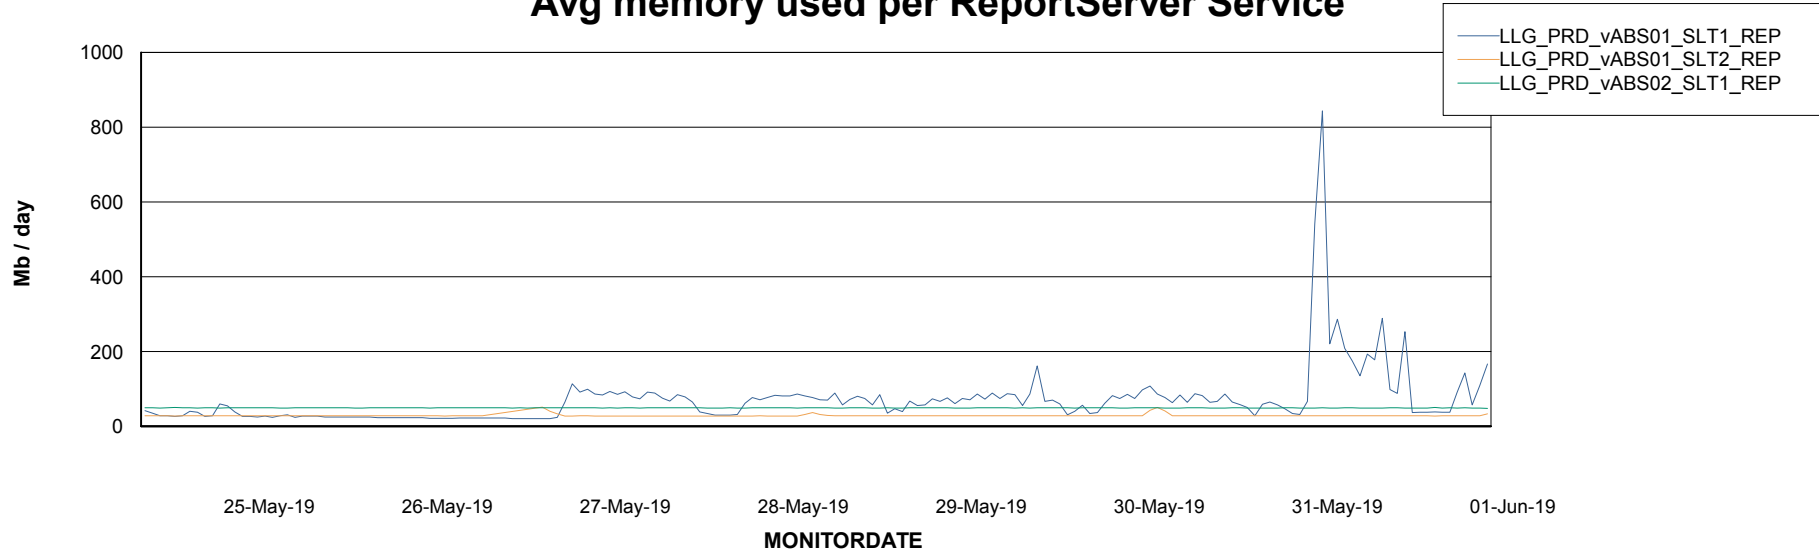

ABSSolute Application ReportServer Services

Avg memory used per ReportServer Service