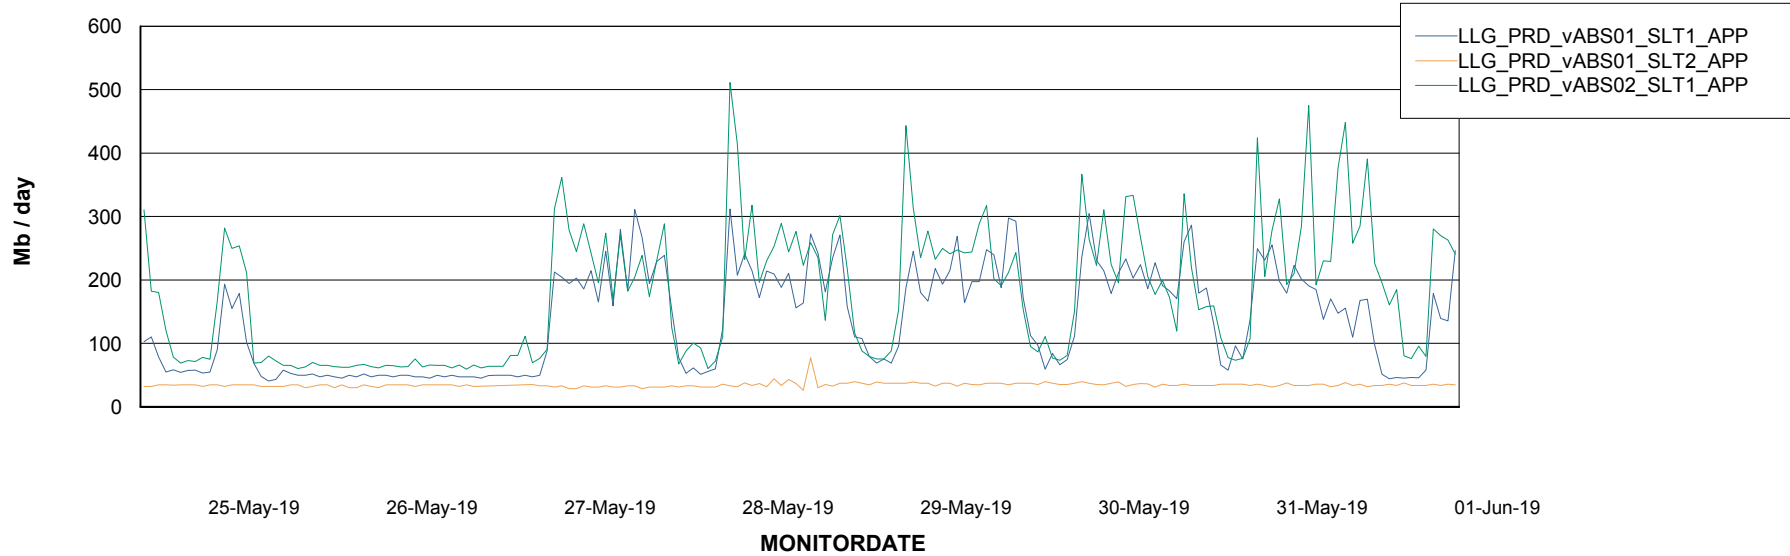

ABSolute Application Server Services

Avg memory used per ABS Server Service