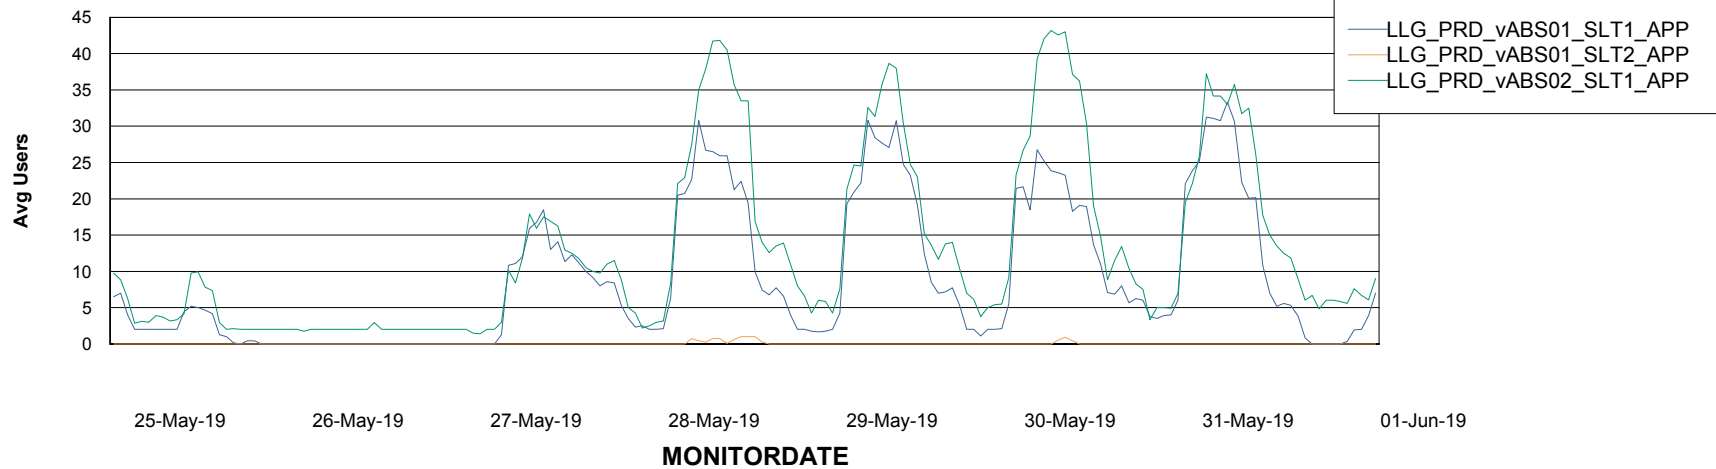

Weekly SLA Customer Report

Customer LLG_Production
Database ID 53

ABSolute Application Server Services

Avg memory used per ABS Server Service

Avg users per day per ABS server

Weekly SLA Customer Report

Customer LLG_Production
Database ID 53