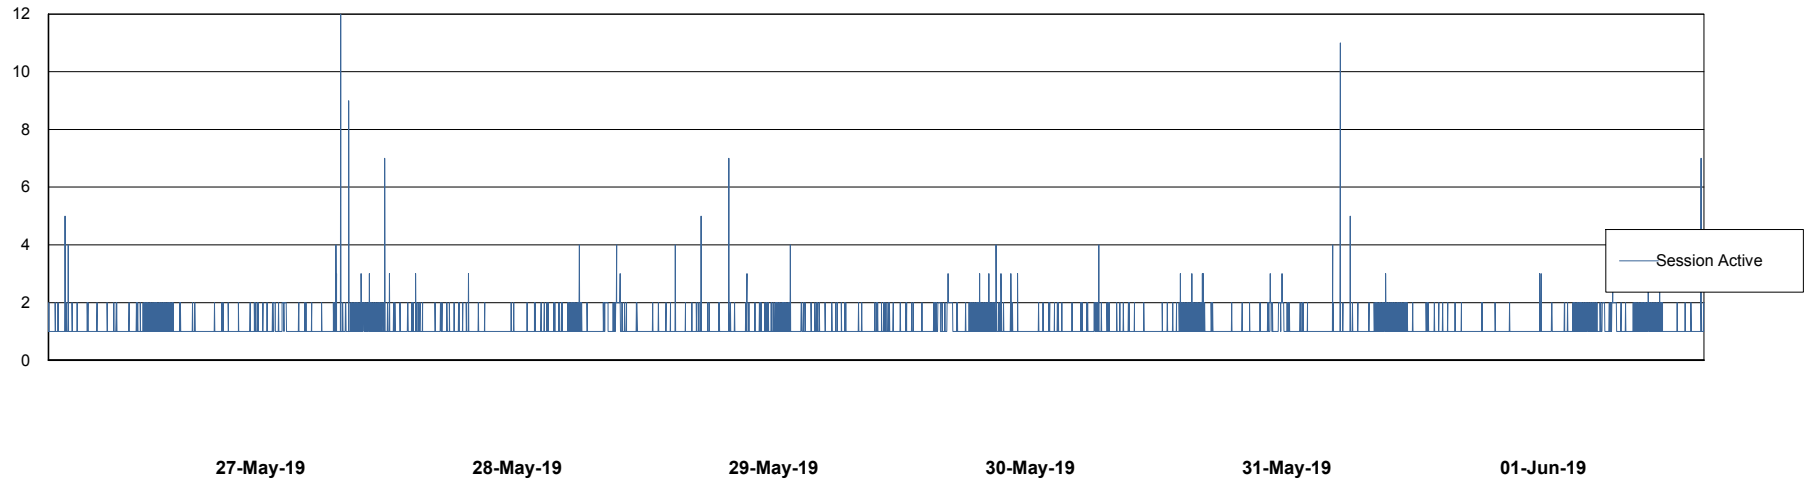

Weekly SLA Customer Report

Customer LLG_Production
Database ID 53

Database Performance LLGDB_Production

Weekly SLA Customer Report

Customer LLG_Production
Database ID 53

Database Performance LLGDB_Standby

Weekly SLA Customer Report