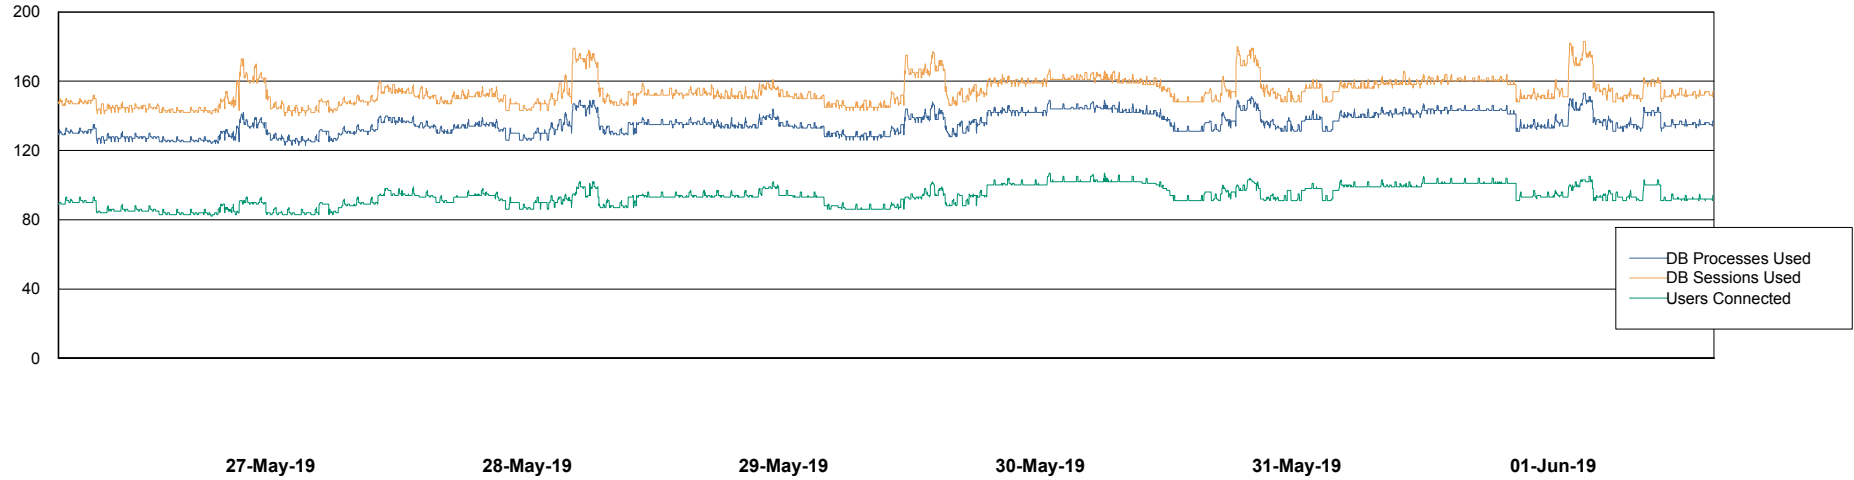

Database Performance LLGDB_Production