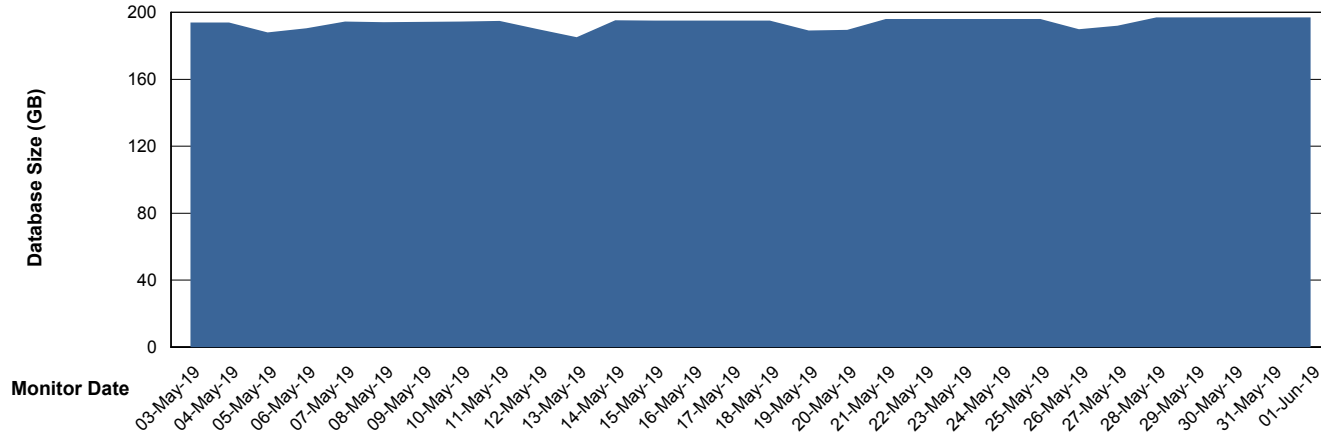

Customer LLG_Production
Database ID 53

Database Performance LLGDBBI_Production

Weekly SLA Customer Report

Customer LLG_Production
Database ID 53

DATABASE SIZE LLGDB_Production

Database growth over last month

DATABASE SIZE LLGDBBI_Production

Database growth over last month

Weekly SLA Customer Report

Customer LLG_Production
Database ID 53

Database Tablespace		LLGDB_Production		
Date	Tablespace Name	Filesize (Gb)	Usedsize (Gb)	Percentage free
01-Jun-19	ABSDATA	98	82	16
	INDX	129	111	14
31-May-19	ABSDATA	98	82	16
	INDX	129	111	14
30-May-19	ABSDATA	98	82	16
	INDX	129	111	14
29-May-19	ABSDATA	98	82	16
	INDX	129	111	14
28-May-19	ABSDATA	98	82	16
	INDX	129	111	14
27-May-19	ABSDATA	98	82	16
	INDX	129	111	14
26-May-19	ABSDATA	98	82	16
	INDX	129	111	14