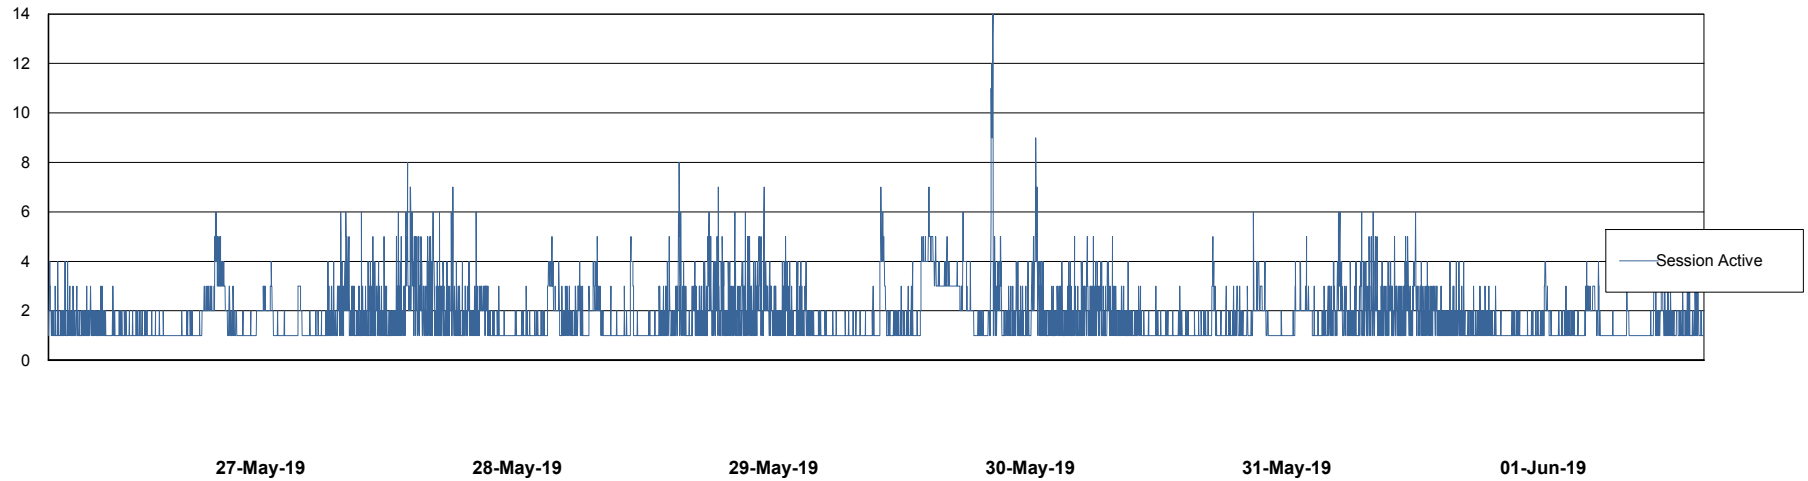

Database Performance LLGDB_Production