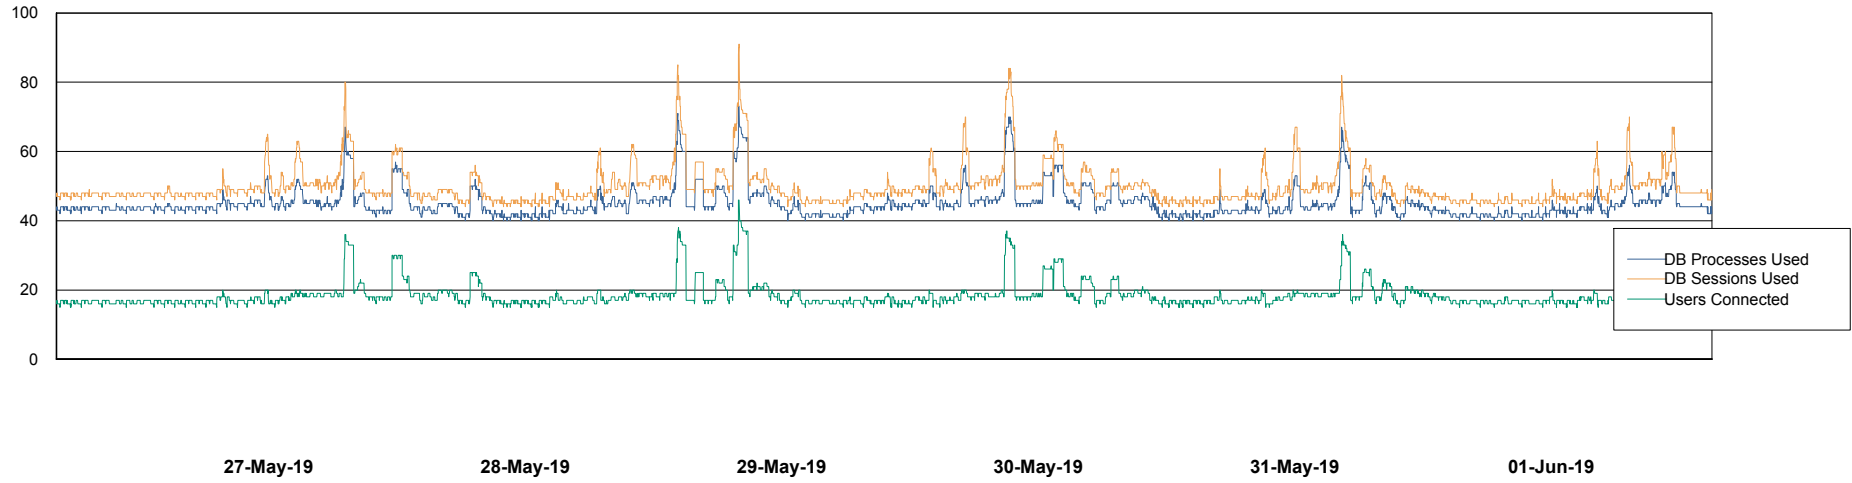

Database Performance LLGDBBI_Production