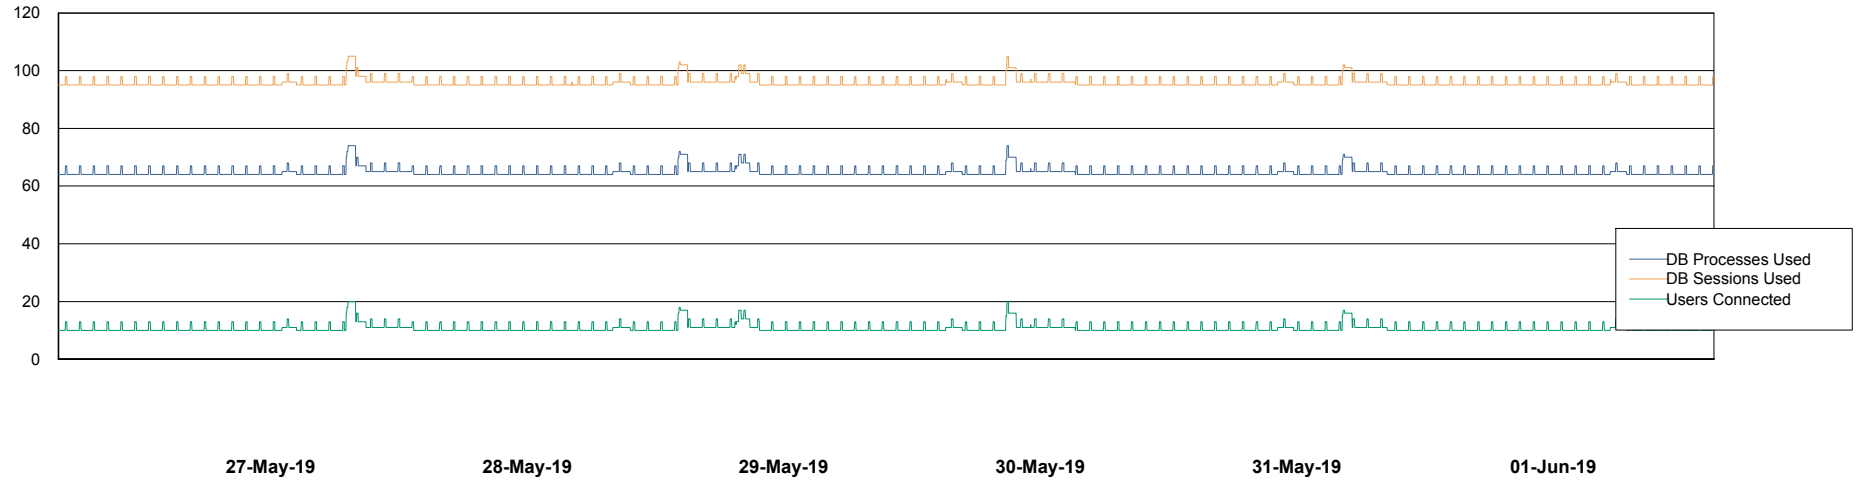

Weekly SLA Customer Report

Customer LLG_Production
Database ID 53

Database Performance LLGDB_Production

Weekly SLA Customer Report

Customer LLG_Production
Database ID 53

Database Performance LLGDB_Standby

Weekly SLA Customer Report