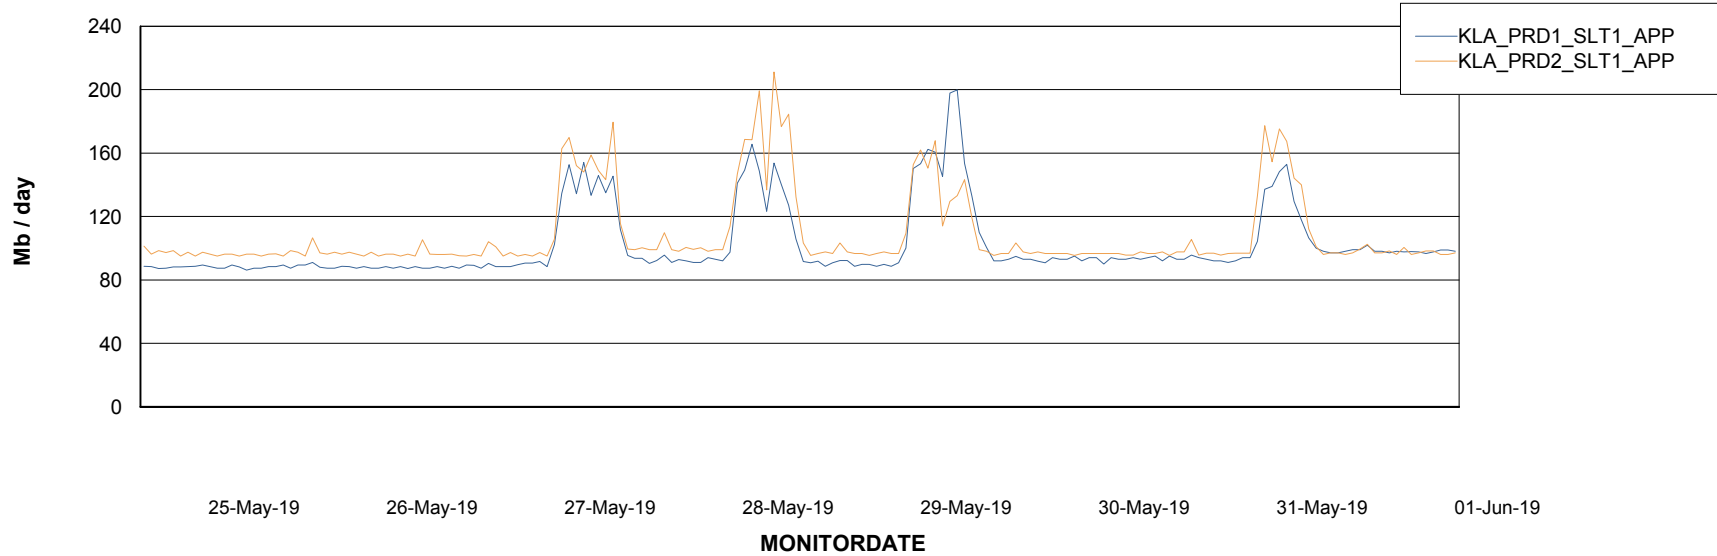

ABSSolute Application Server Services

Avg memory used per ABS Server Service