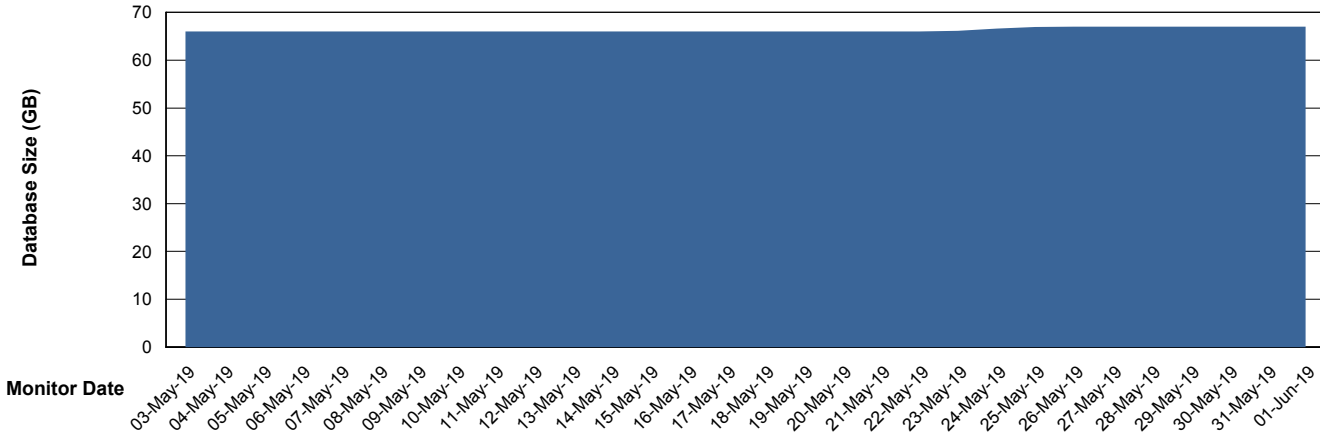

Weekly SLA Customer Report

Customer KLA_Production
Database ID 65

Database Performance KLADB_Production

Weekly SLA Customer Report

Customer KLA_Production
Database ID 65

Database Performance KLADB_Standby

Weekly SLA Customer Report

Customer KLA_Production
 Database ID 65

DATABASE SIZE KLADB_Production

Database growth over last month

Database Tablespace KLADB_Production

Date	Tablespace Name	Filesize (Gb)	Usedsize (Gb)	Percentage free
01-Jun-19	ABSDATA	40	33	18
	INDX	38	30	21
31-May-19	ABSDATA	40	33	18
	INDX	38	30	21
30-May-19	ABSDATA	40	33	18
	INDX	38	30	21
29-May-19	ABSDATA	40	33	18
	INDX	38	30	21
28-May-19	ABSDATA	40	33	18
	INDX	38	30	21
27-May-19	ABSDATA	40	33	18
	INDX	38	30	21
26-May-19	ABSDATA	40	33	18
	INDX	38	30	21