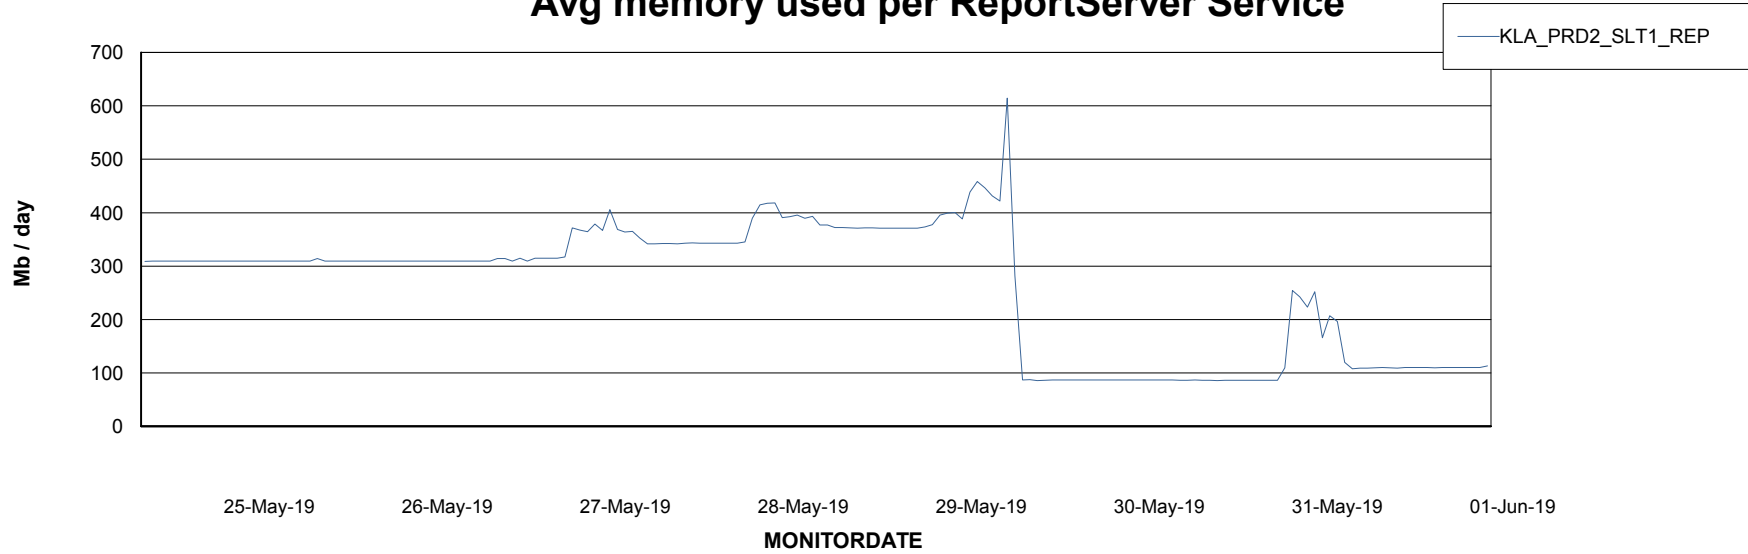

ABSSolute Application ReportServer Services

Avg memory used per ReportServer Service