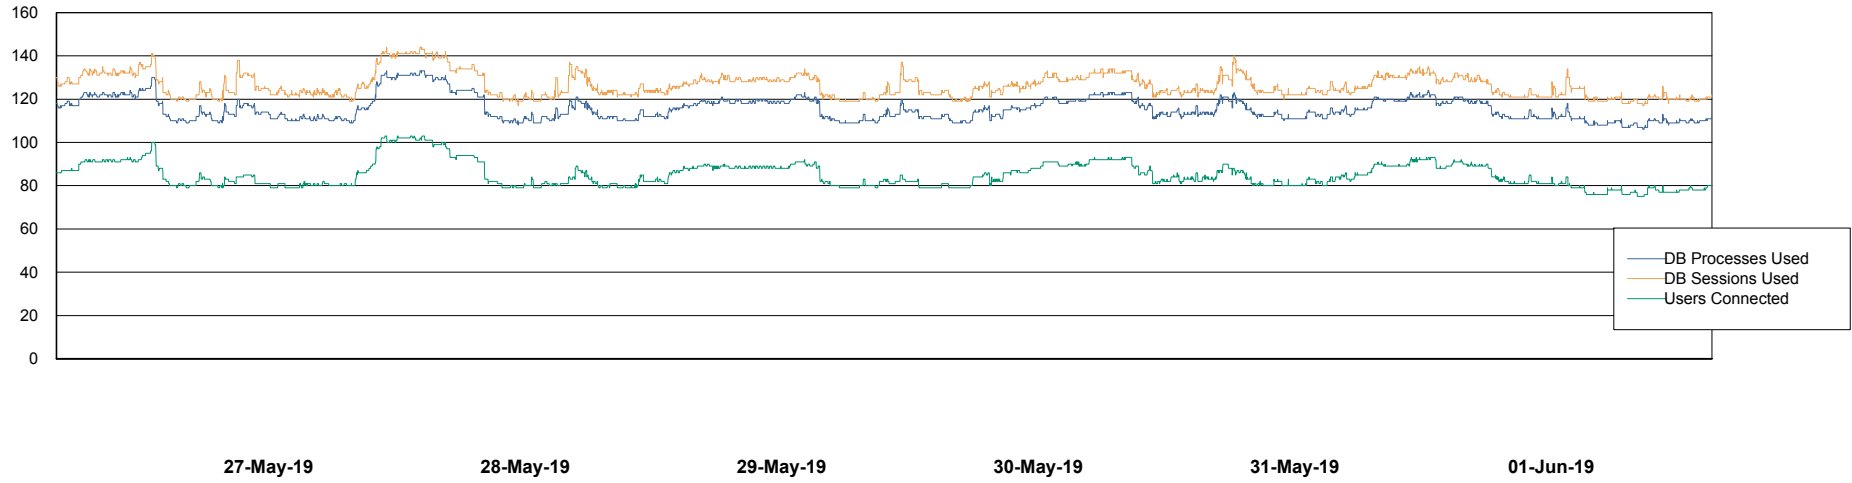

Harddisk Usage FIS_PRD_ORACLE2

	Free disk space on c: (%)	Total disk space on c: (Gb)	Free disk space on l: (%)	Total disk space on l: (Gb)	Free disk space on o: (%)	Total disk space on o: (Gb)
01-Jun-19	67	279	19	279	3	373
31-May-19	67	279	19	279	3	373
30-May-19	67	279	19	279	3	373
29-May-19	67	279	19	279	3	373
28-May-19	67	279	19	279	3	373
27-May-19	67	279	19	279	3	373
26-May-19	67	279	19	279	3	373

Weekly SLA Customer Report

Customer FIS_Production
Database ID 46

Database Performance FISDB_Production

Weekly SLA Customer Report

Customer FIS_Production
Database ID 46

Database Performance FISDB_Standby

Weekly SLA Customer Report