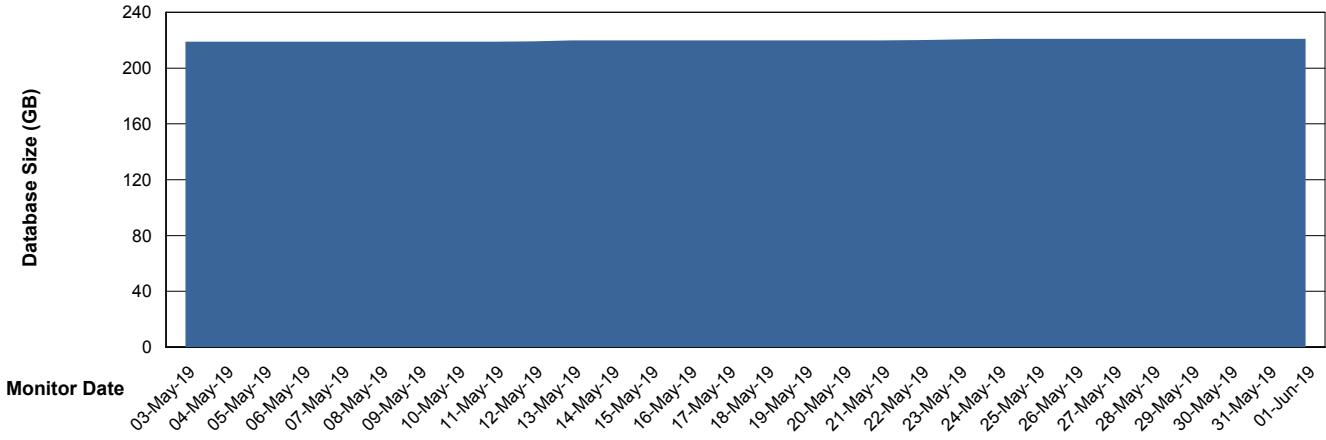

Weekly SLA Customer Report

Customer FIS_Production
Database ID 46

Database Performance FISDB_Production

Weekly SLA Customer Report

Customer FIS_Production
Database ID 46

Database Performance FISDB_Standby

Weekly SLA Customer Report

Customer FIS_Production
 Database ID 46

DATABASE SIZE FISDB_Production

Database growth over last month

Database Tablespace FISDB_Production

Date	Tablespace Name	Filesize (Gb)	Usedsize (Gb)	Percentage free
01-Jun-19	ABSDATA	111	90	19
	INDX	150	130	13
31-May-19	ABSDATA	111	90	19
	INDX	150	130	13
30-May-19	ABSDATA	111	90	19
	INDX	150	130	13
29-May-19	ABSDATA	111	90	19
	INDX	150	130	13
28-May-19	ABSDATA	111	90	19
	INDX	150	130	13
27-May-19	ABSDATA	111	90	19
	INDX	150	130	13
26-May-19	ABSDATA	111	90	19
	INDX	150	130	13