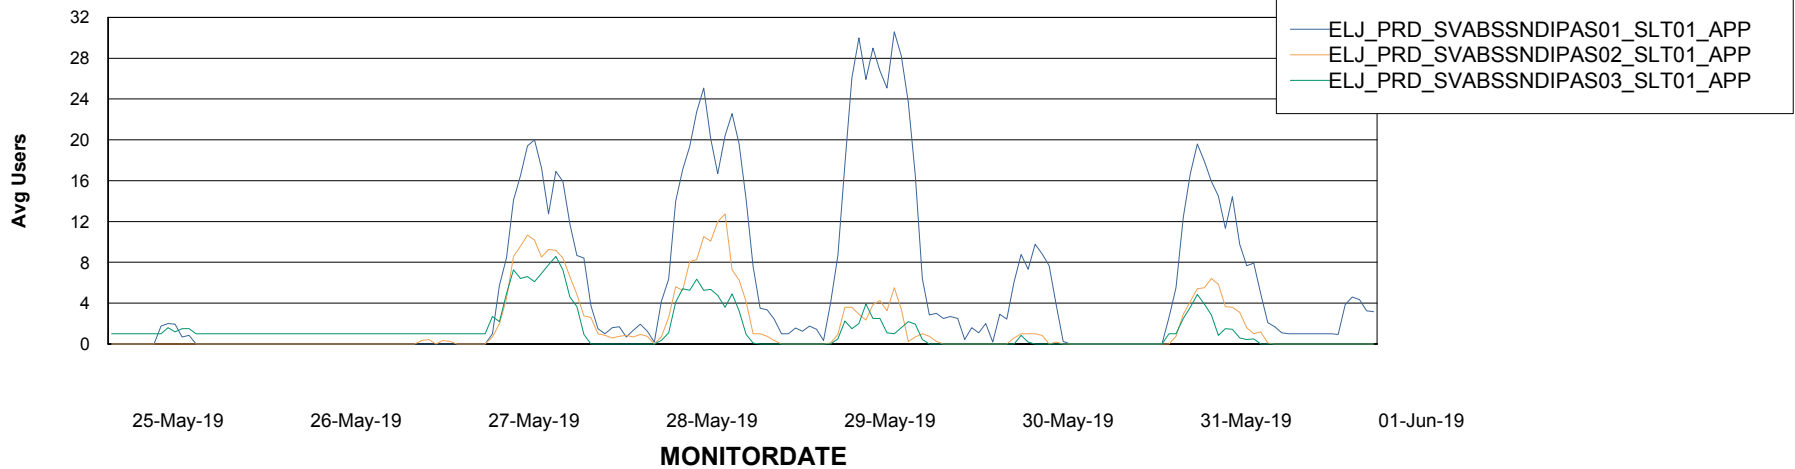

Weekly SLA Customer Report

Customer ELJ Production
Database ID 72

ABSolute Application Server Services

Avg memory used per ABS Server Service

Avg users per day per ABS server

Weekly SLA Customer Report

Customer ELJ Production
Database ID 72