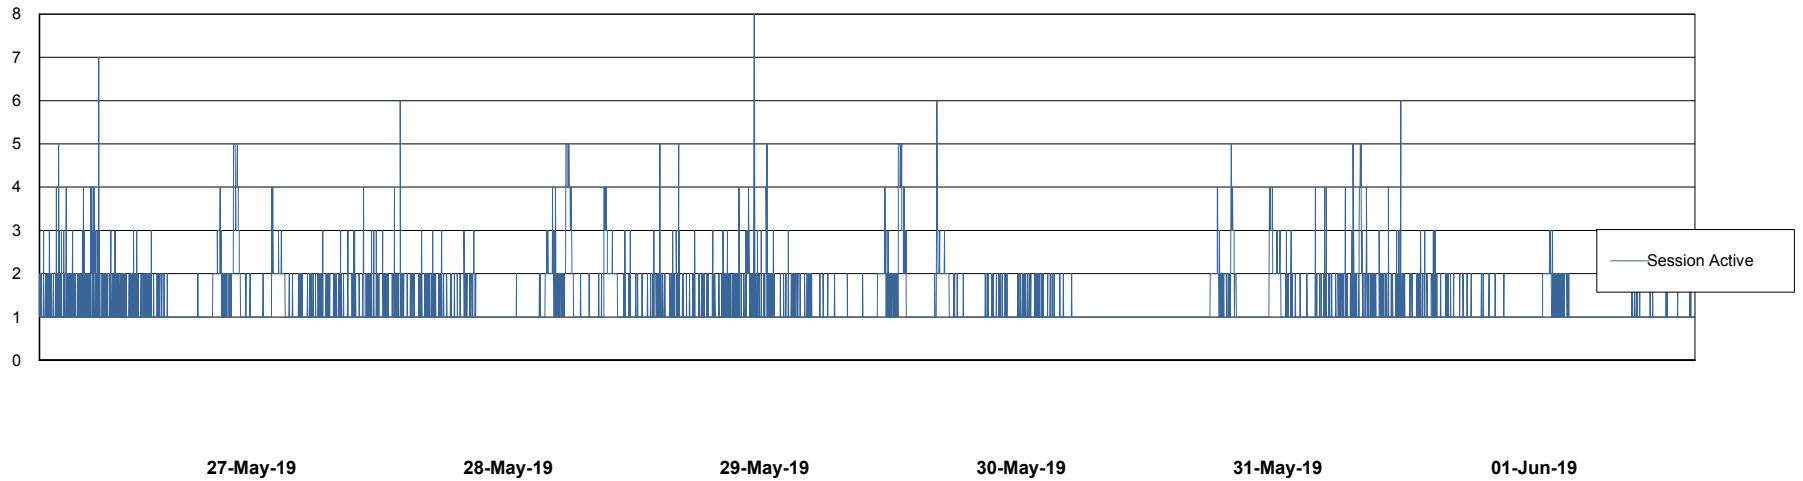

Database Performance ELJDB_Production