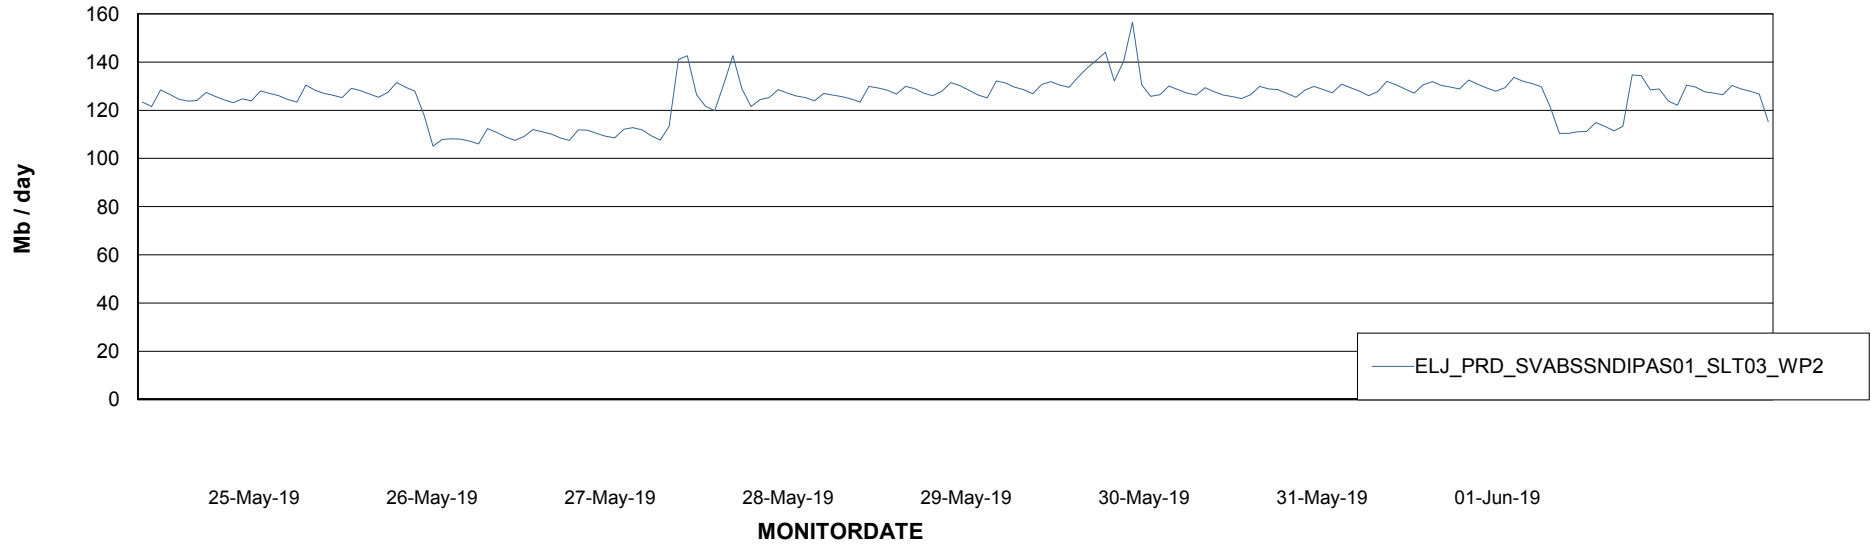

ABSSolute Application ReportServer Services

Avg memory used per ReportServer Service

Weekly SLA Customer Report

Customer ELJ Production
Database ID 72

ABSSolute Web Component Services

Avg memory used per ABS Web component