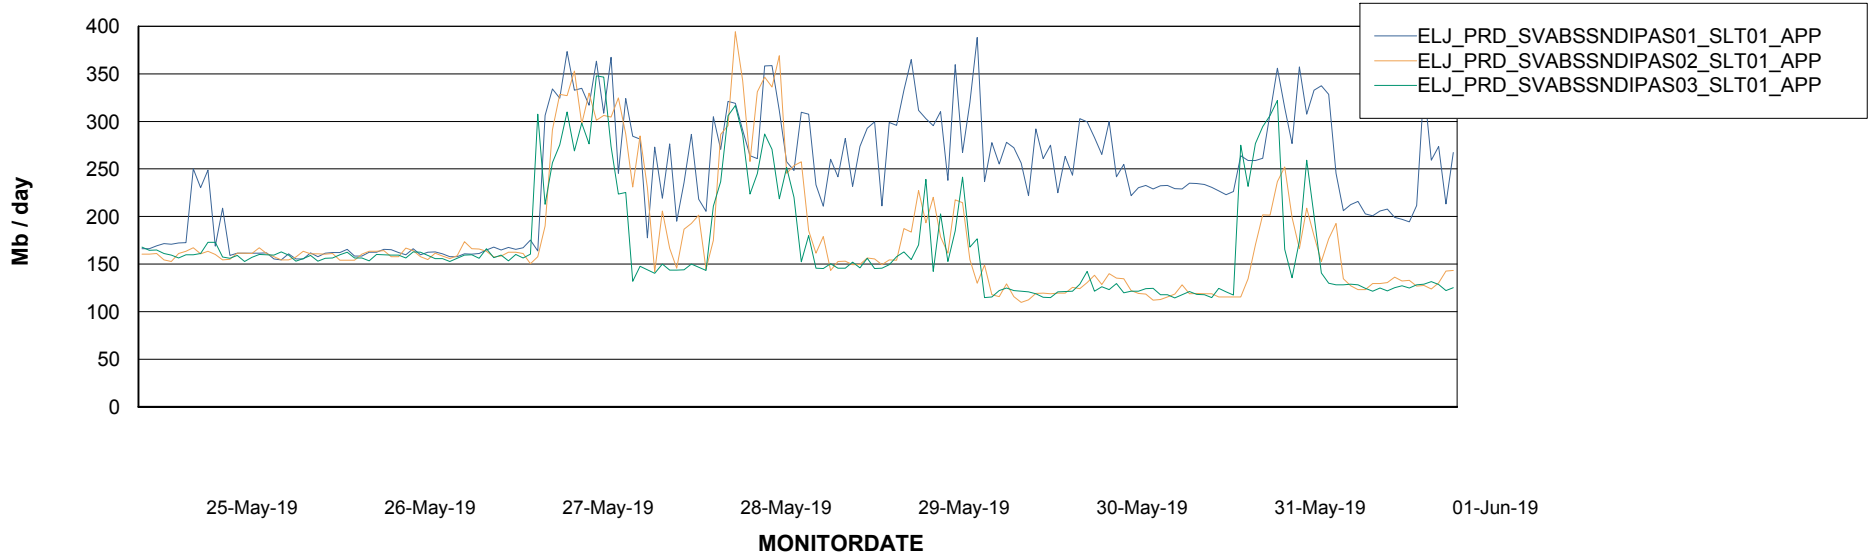

ABSolute Application Server Services

Avg memory used per ABS Server Service