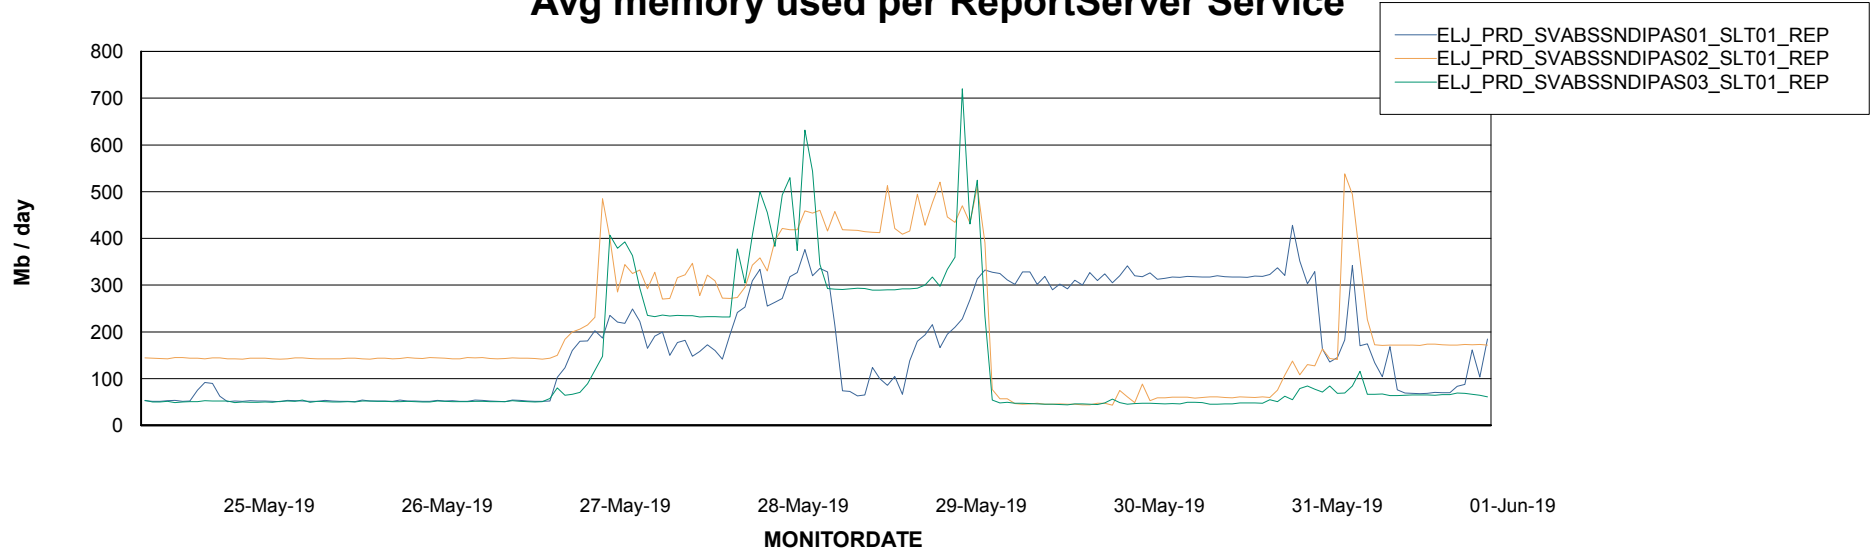

ABSSolute Application ReportServer Services

Avg memory used per ReportServer Service