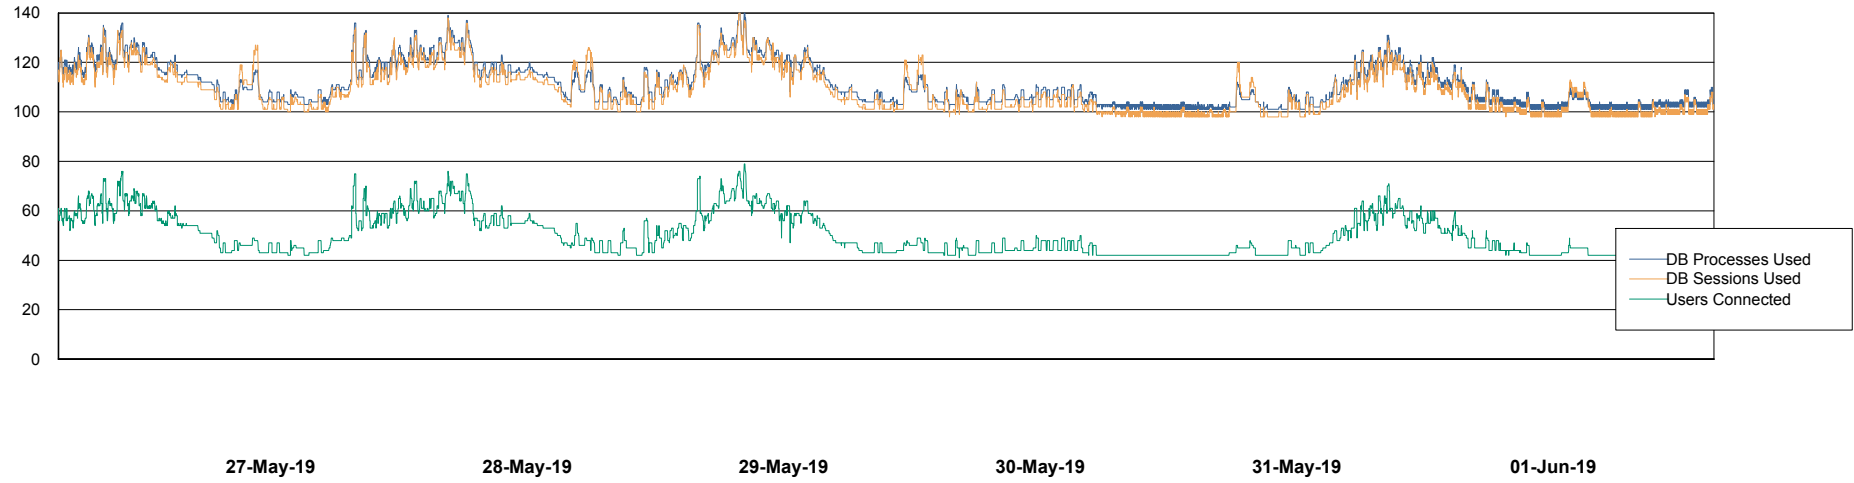

Database Performance ELJDB_Production