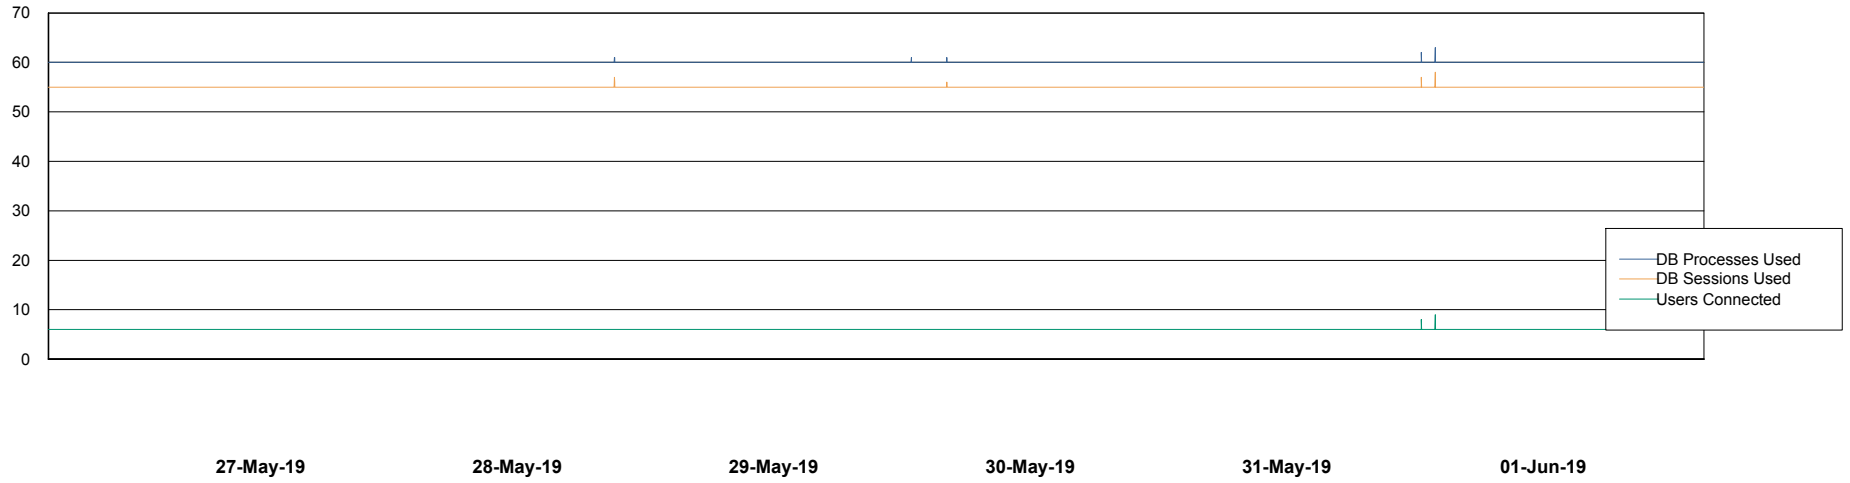

Weekly SLA Customer Report

Customer ELJ Production
Database ID 72

Database Performance ELJDB_Production

Weekly SLA Customer Report

Customer ELJ Production
Database ID 72

Database Performance ELJDB_Standby

Weekly SLA Customer Report