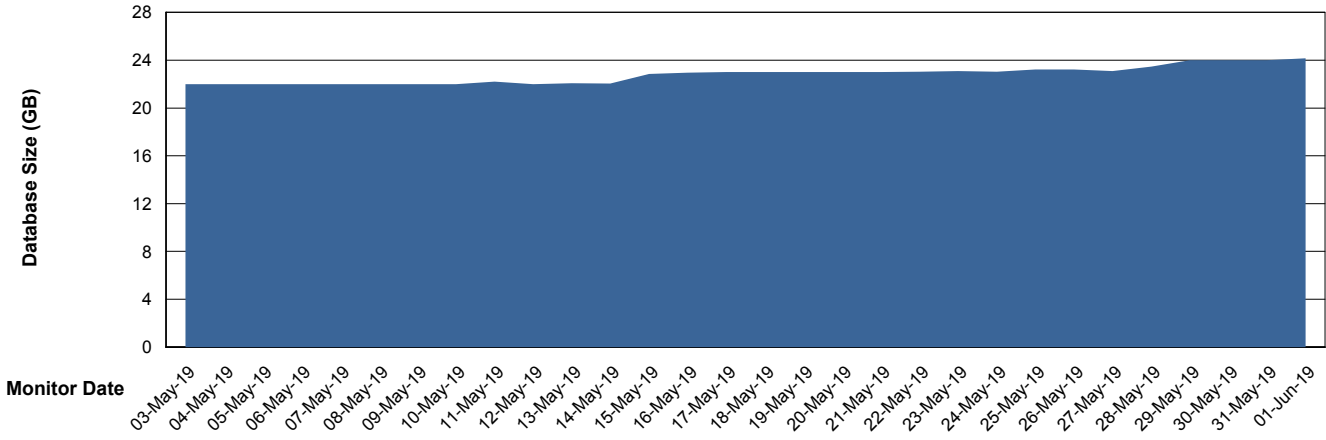

Weekly SLA Customer Report

Customer ELJ Production
Database ID 72

Database Performance ELJDB_Production

Weekly SLA Customer Report

Customer ELJ Production
Database ID 72

Database Performance ELJDB_Standby

Weekly SLA Customer Report

Customer ELJ Production
 Database ID 72

DATABASE SIZE ELJDB_Production

Database growth over last month

Database Tablespace ELJDB_Production

Date	Tablespace Name	Filesize (Gb)	Usedsize (Gb)	Percentage free
01-Jun-19	ABSDATA	24	20	17
	INDX	4	2	50
31-May-19	ABSDATA	24	20	17
	INDX	4	2	50
30-May-19	ABSDATA	24	20	17
	INDX	4	2	50
29-May-19	ABSDATA	24	20	17
	INDX	4	2	50
28-May-19	ABSDATA	24	20	17
	INDX	4	2	50
27-May-19	ABSDATA	24	19	21
	INDX	4	1	75
26-May-19	ABSDATA	24	19	21
	INDX	4	1	75