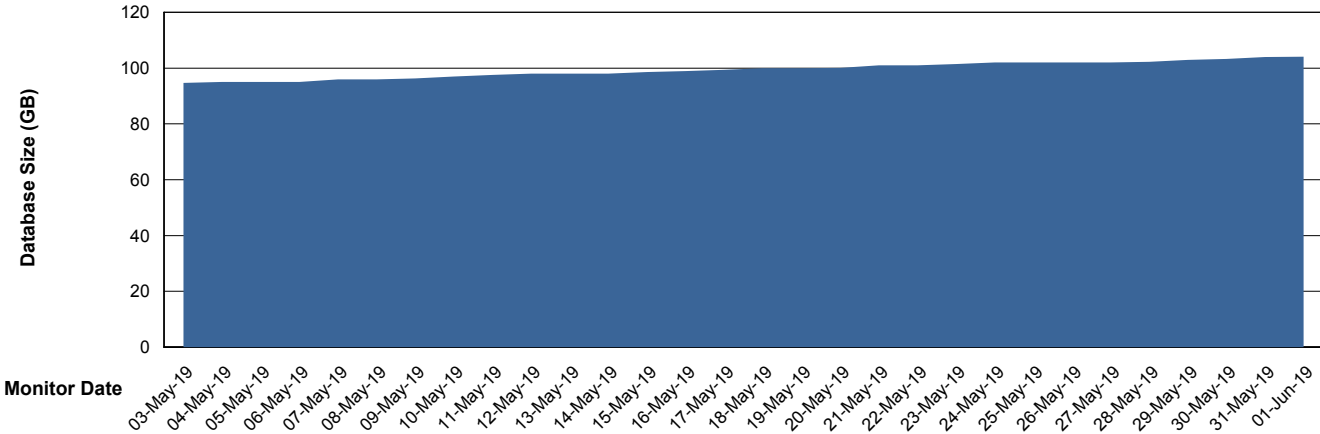

DATABASE SIZE CUS_ProdDB_Primary

Database growth over last month

Database Tablespace CUS_ProdDB_Primary

Date	Tablespace Name	Filesize (Gb)	Usedsize (Gb)	Percentage free
01-Jun-19	ABSDATA	120	93	23
	INDX	6	4	33
31-May-19	ABSDATA	120	92	23
	INDX	6	4	33
30-May-19	ABSDATA	120	92	23
	INDX	6	4	33
29-May-19	ABSDATA	120	92	23
	INDX	6	4	33
28-May-19	ABSDATA	120	91	24
	INDX	6	4	33
27-May-19	ABSDATA	120	91	24
	INDX	6	4	33
26-May-19	ABSDATA	120	91	24
	INDX	6	4	33