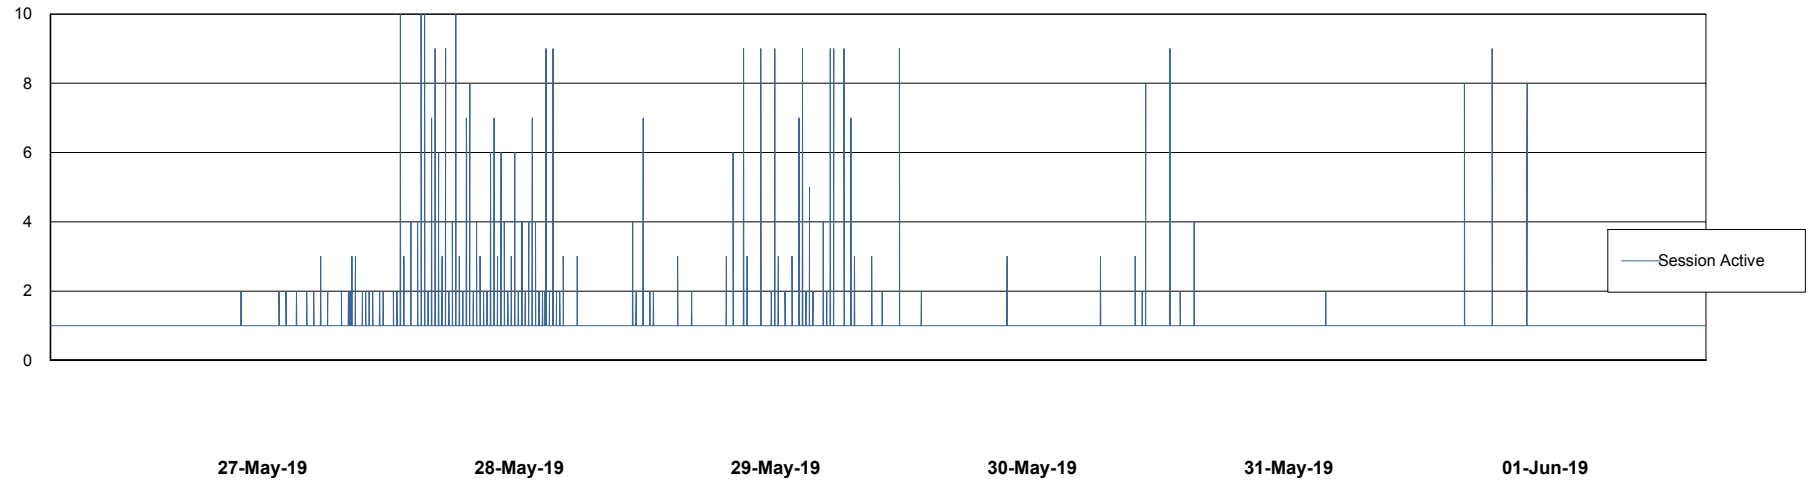

Database Performance CUS_ProdDB_Standby