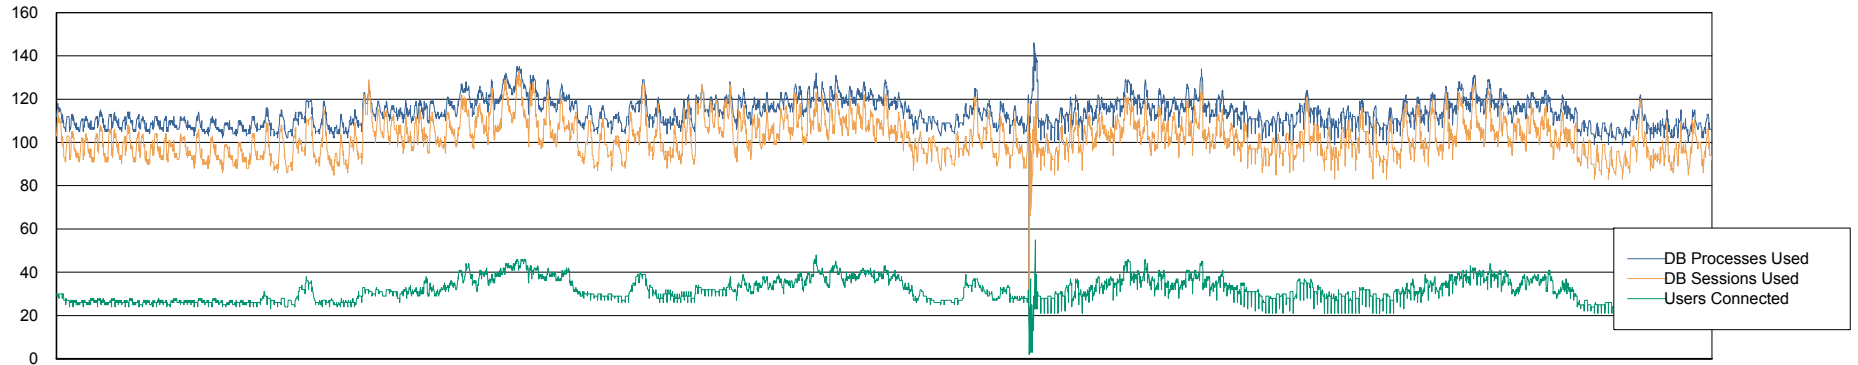

Database Performance CUS_ProdDB_Primary

27-May-19 28-May-19 29-May-19 30-May-19 31-May-19 01-Jun-19