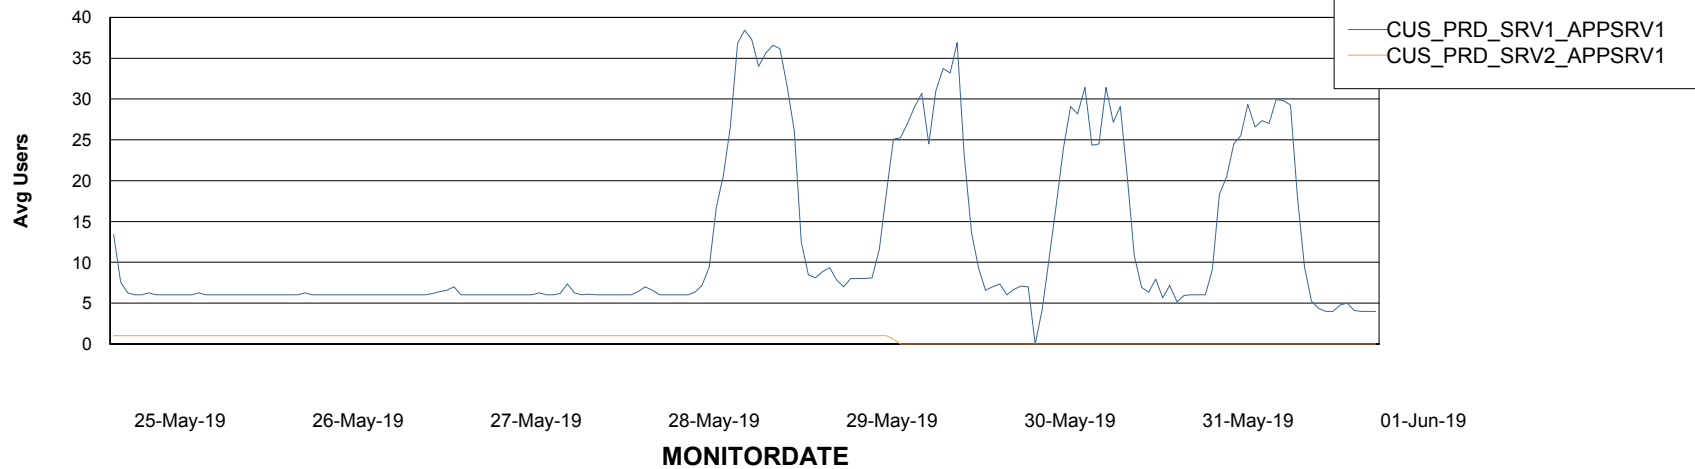

Avg users per day per ABS server