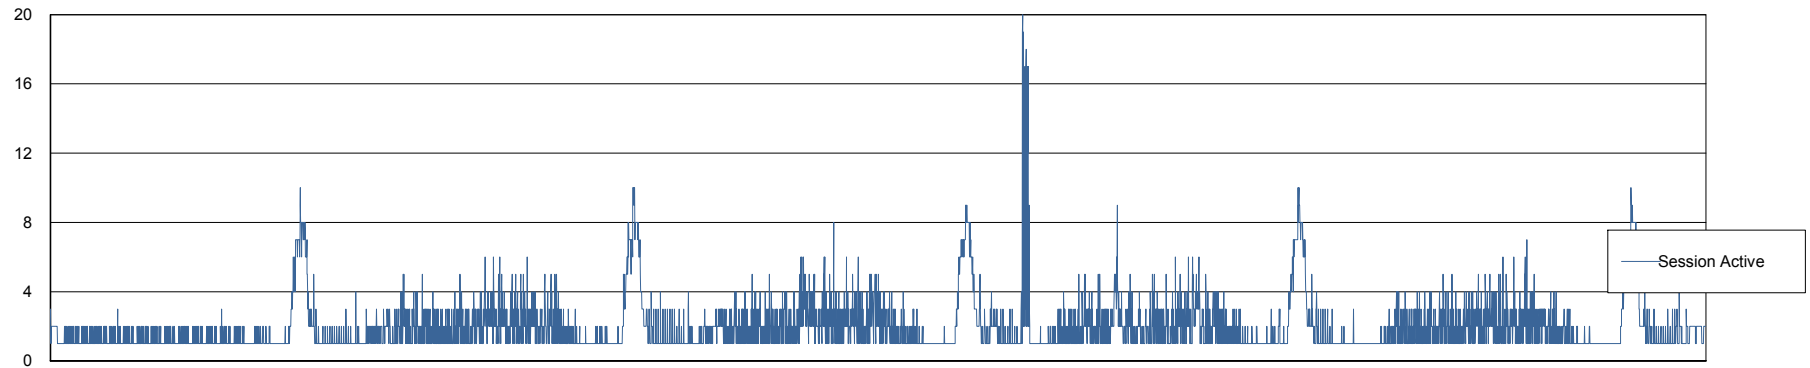

Weekly SLA Customer Report

Customer CUS Production
Database ID 84

Database Performance CUS_ProdDB_Primary

27-May-19 28-May-19 29-May-19 30-May-19 31-May-19 01-Jun-19

27-May-19 28-May-19 29-May-19 30-May-19 31-May-19 01-Jun-19