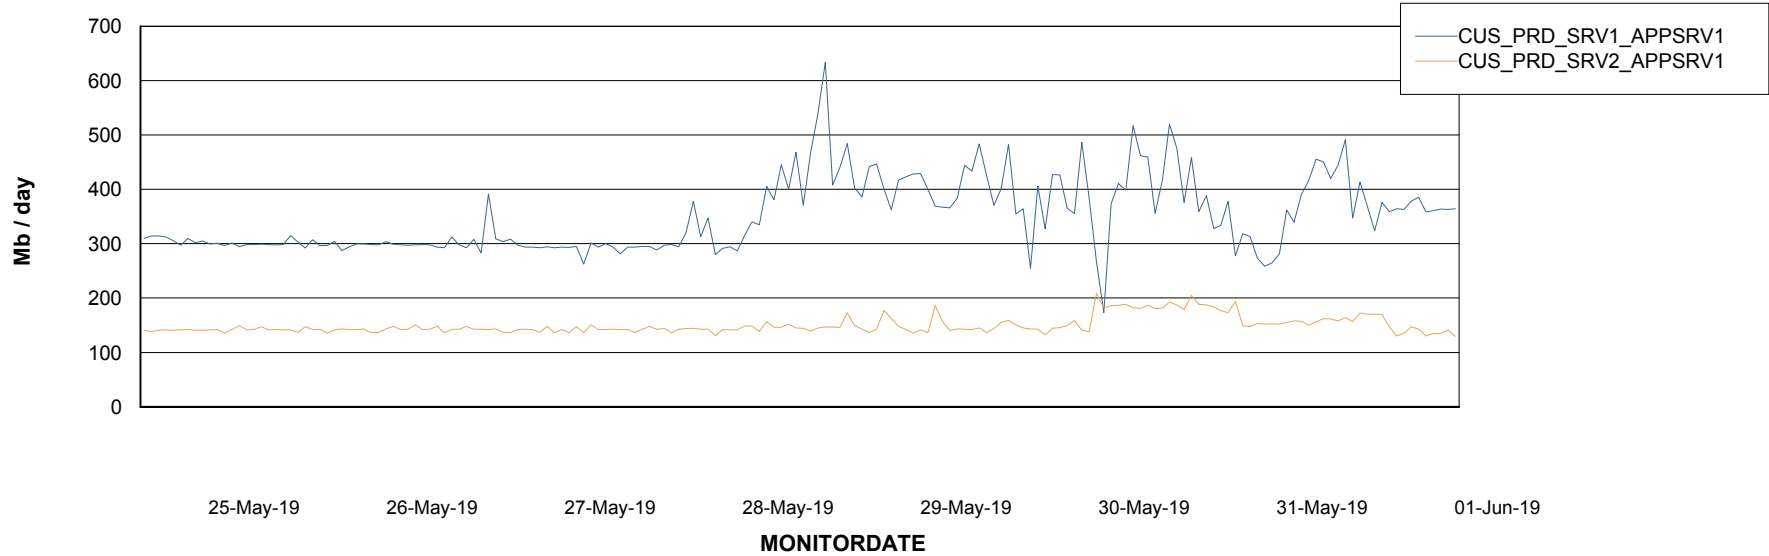

ABSSolute Application Server Services

Avg memory used per ABS Server Service