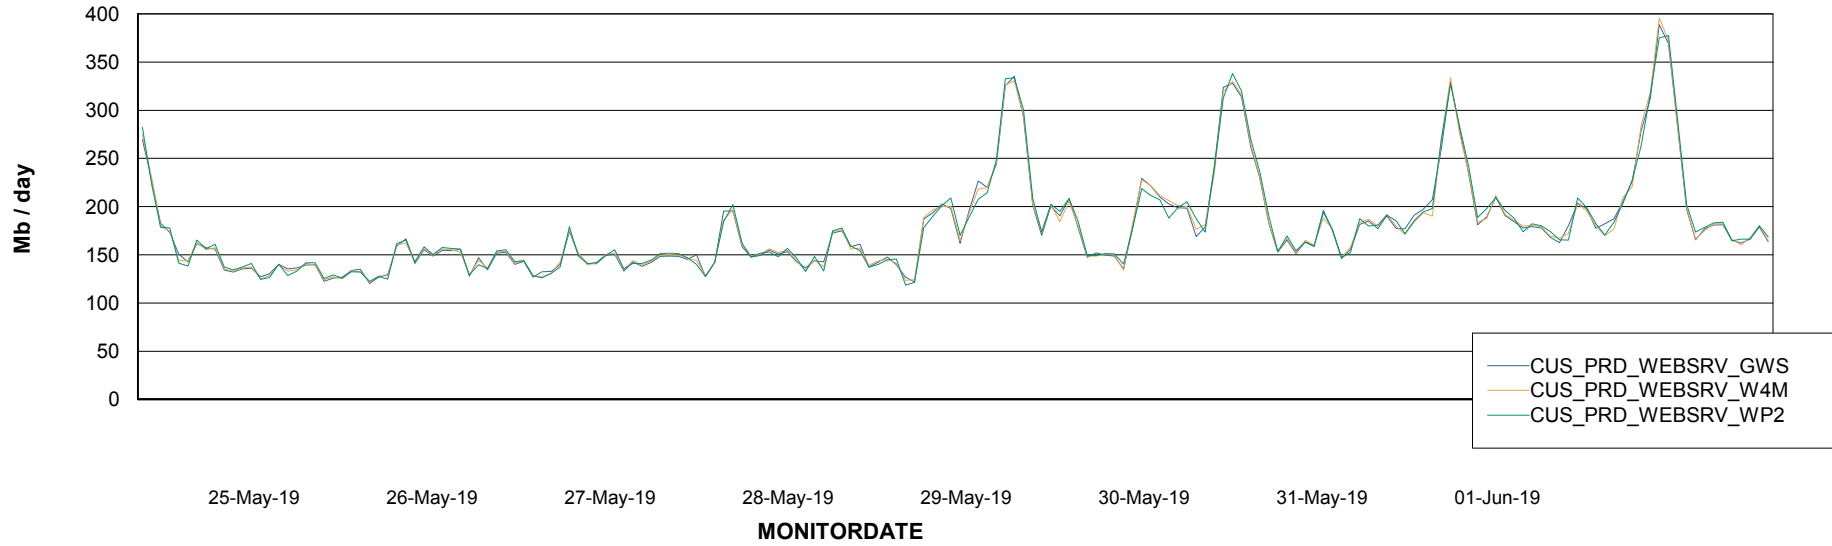

ABSolute Web Component Services

Avg memory used per ABS Web component