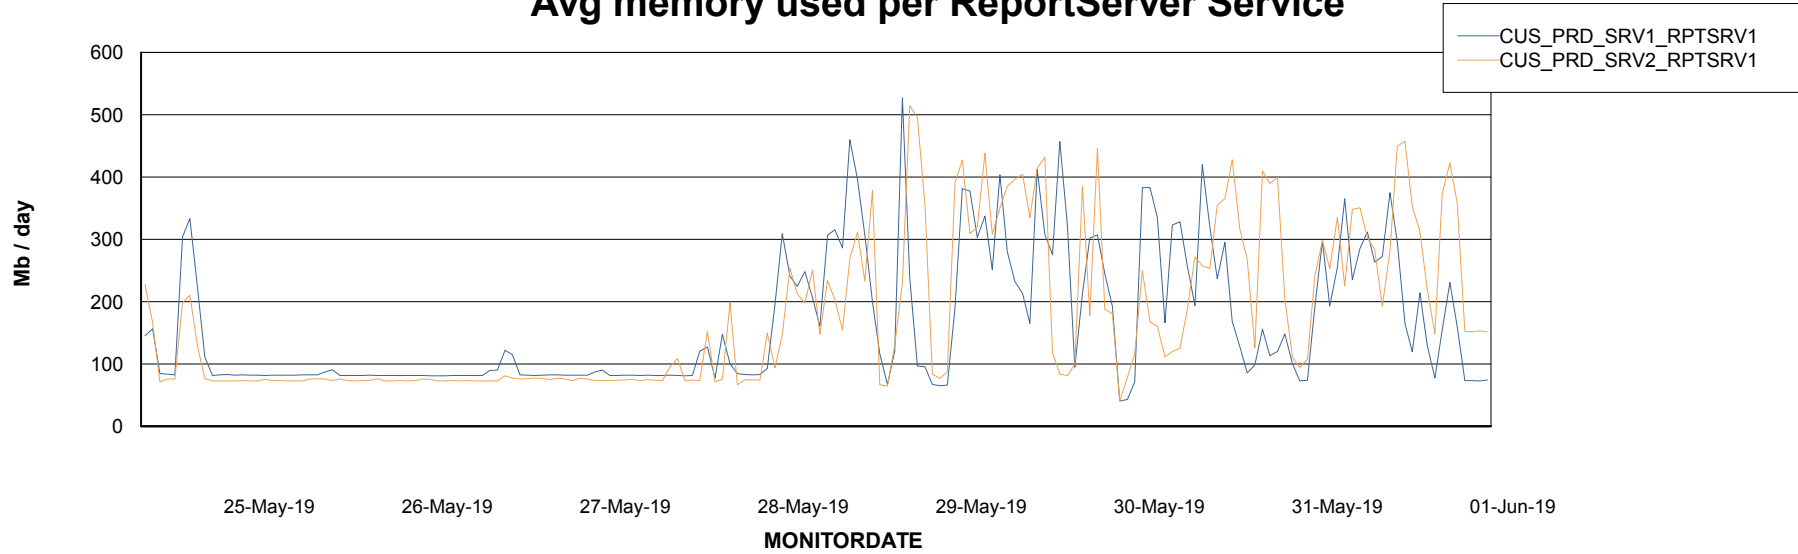

Avg memory used per ABS Server Service

Avg users per day per ABS server

Weekly SLA Customer Report

Customer CUS Production
Database ID 84

ABSSolute Web Component Services

Avg memory used per ReportServer Service