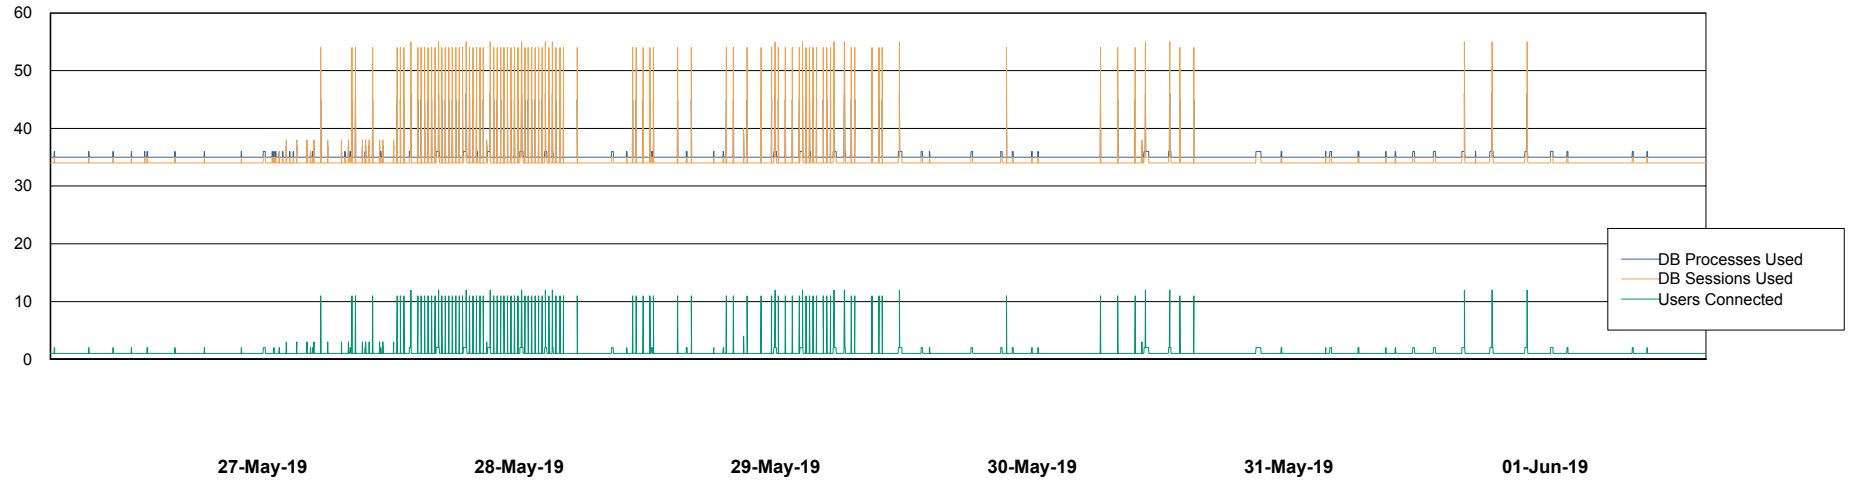

Database Performance CUS_ProdDB_Standby