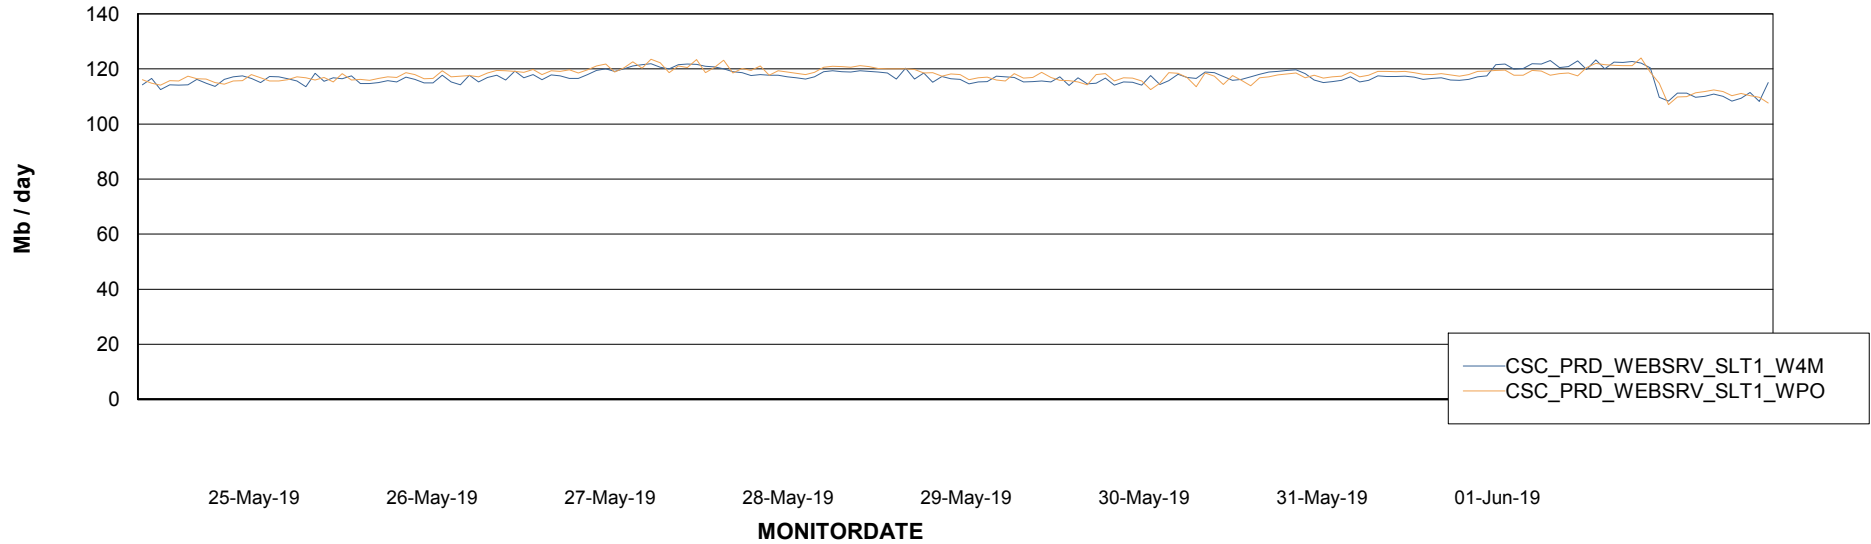

ABSSolute Web Component Services

Avg memory used per ABS Web component