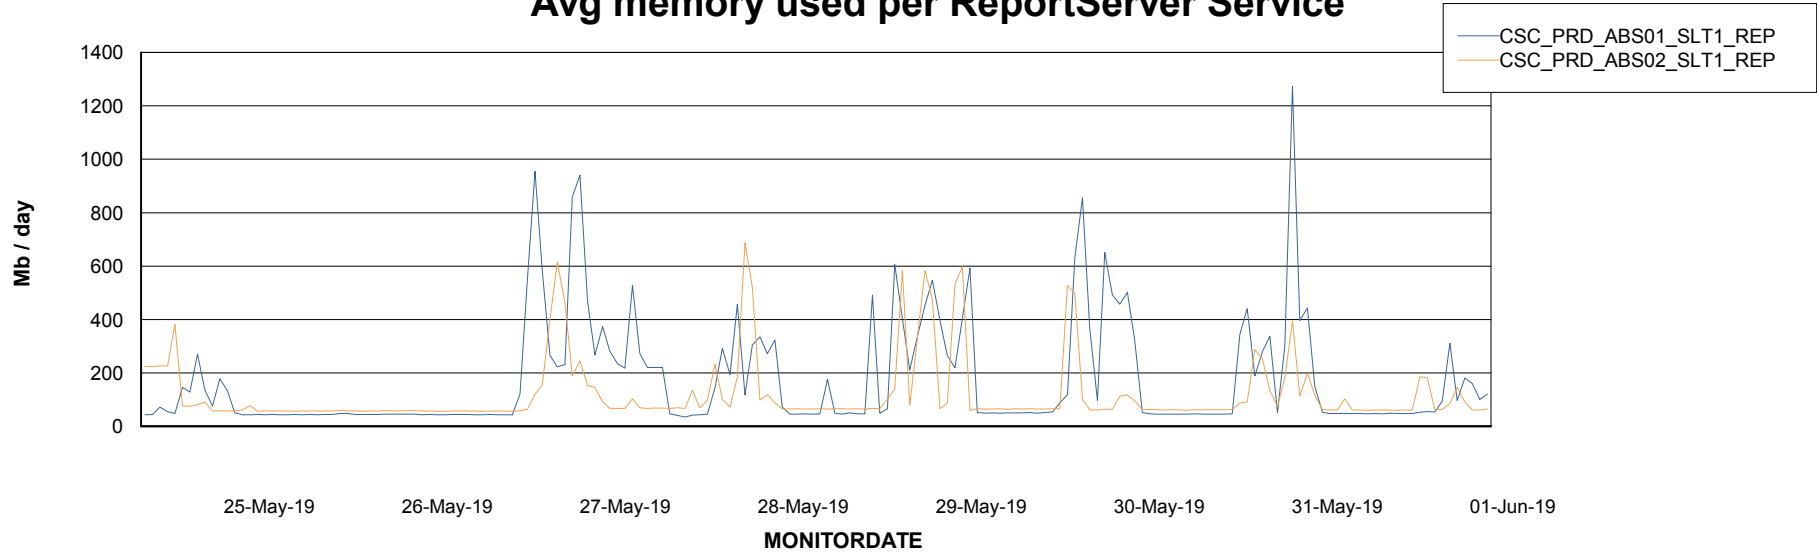

Avg memory used per ABS Server Service

Avg users per day per ABS server

Weekly SLA Customer Report

Customer CSC_Production
Database ID 50

ABSSolute Application ReportServer Services

Avg memory used per ReportServer Service