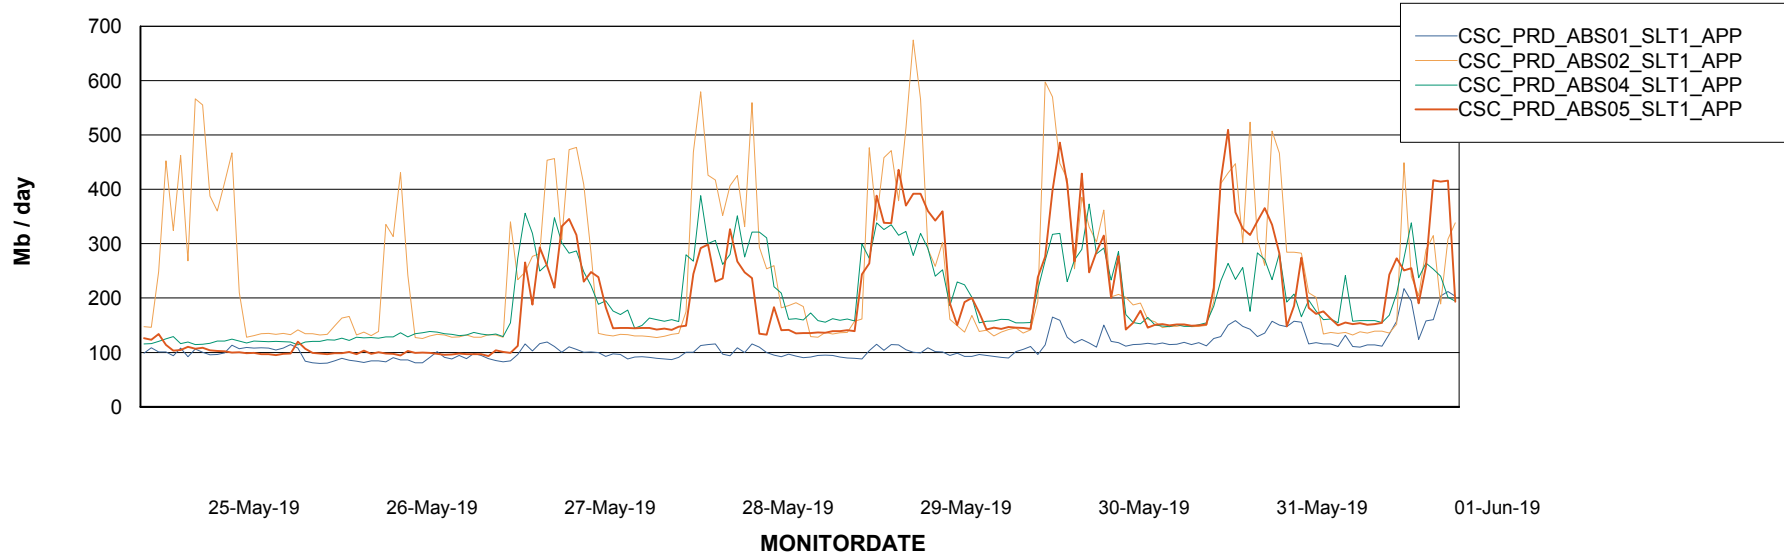

ABSSolute Application Server Services

Avg memory used per ABS Server Service