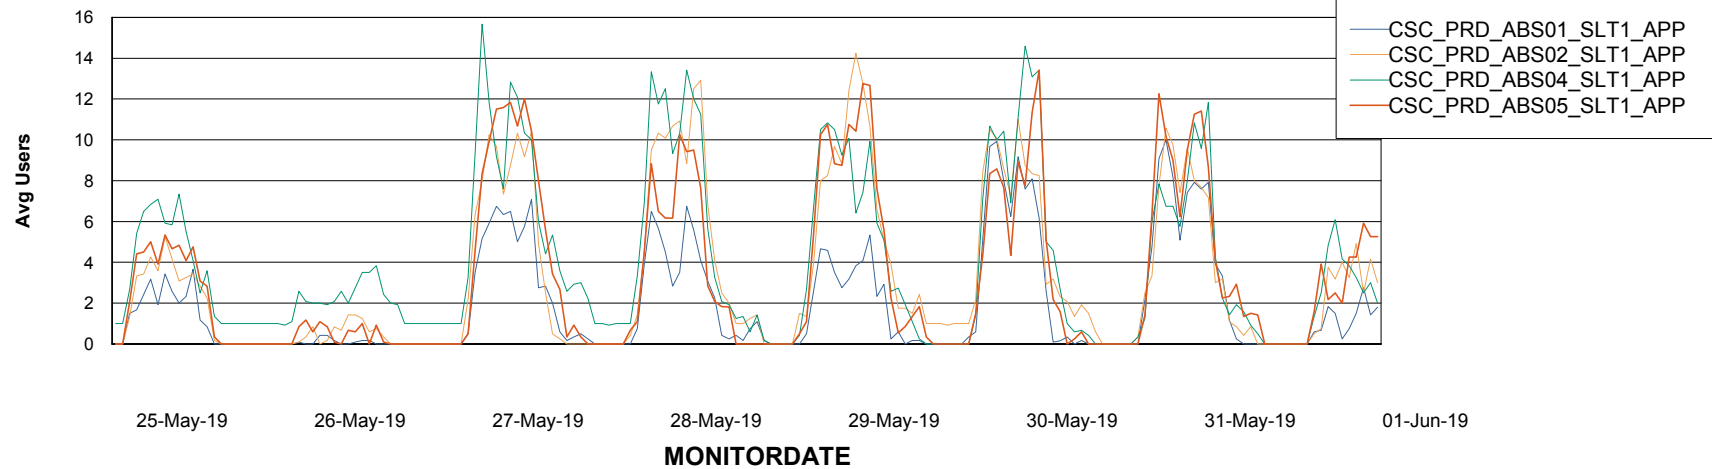

Avg users per day per ABS server