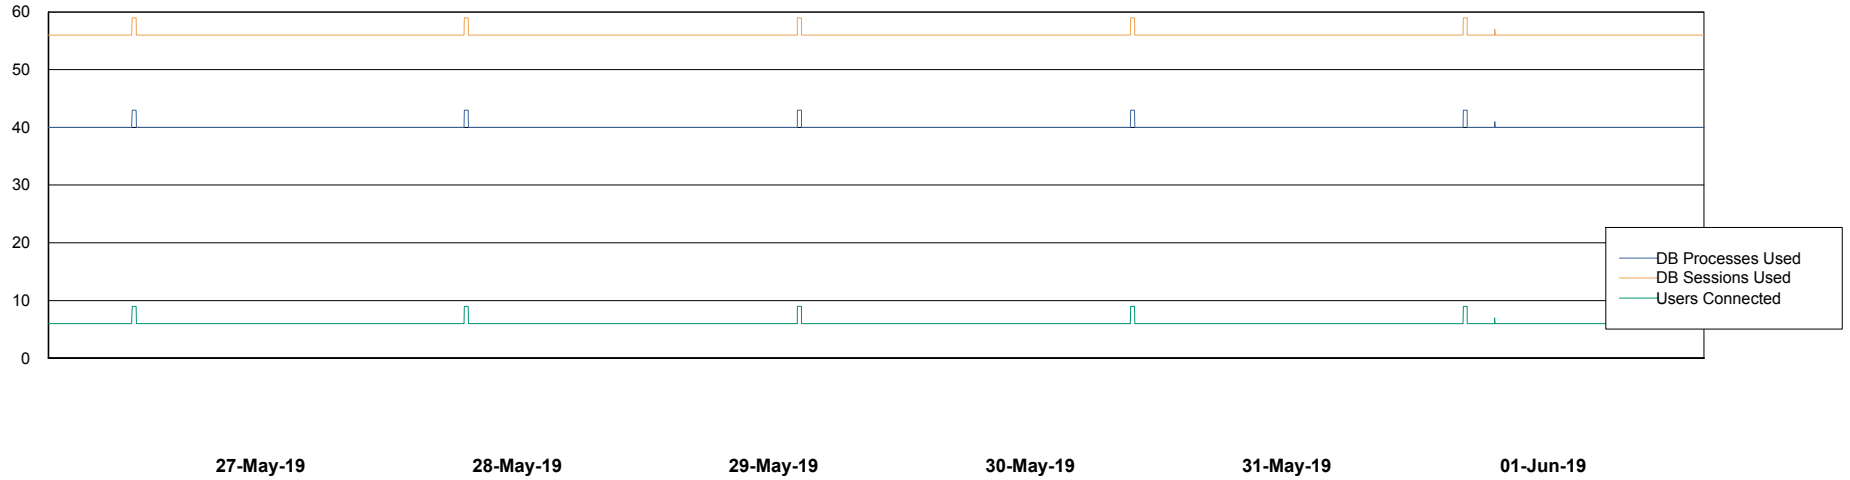

Weekly SLA Customer Report

Customer CSC_Production
Database ID 50

Database Performance CSCDB_Primary

Weekly SLA Customer Report

Customer CSC_Production
Database ID 50

Database Performance CSCDB_Standby

Weekly SLA Customer Report