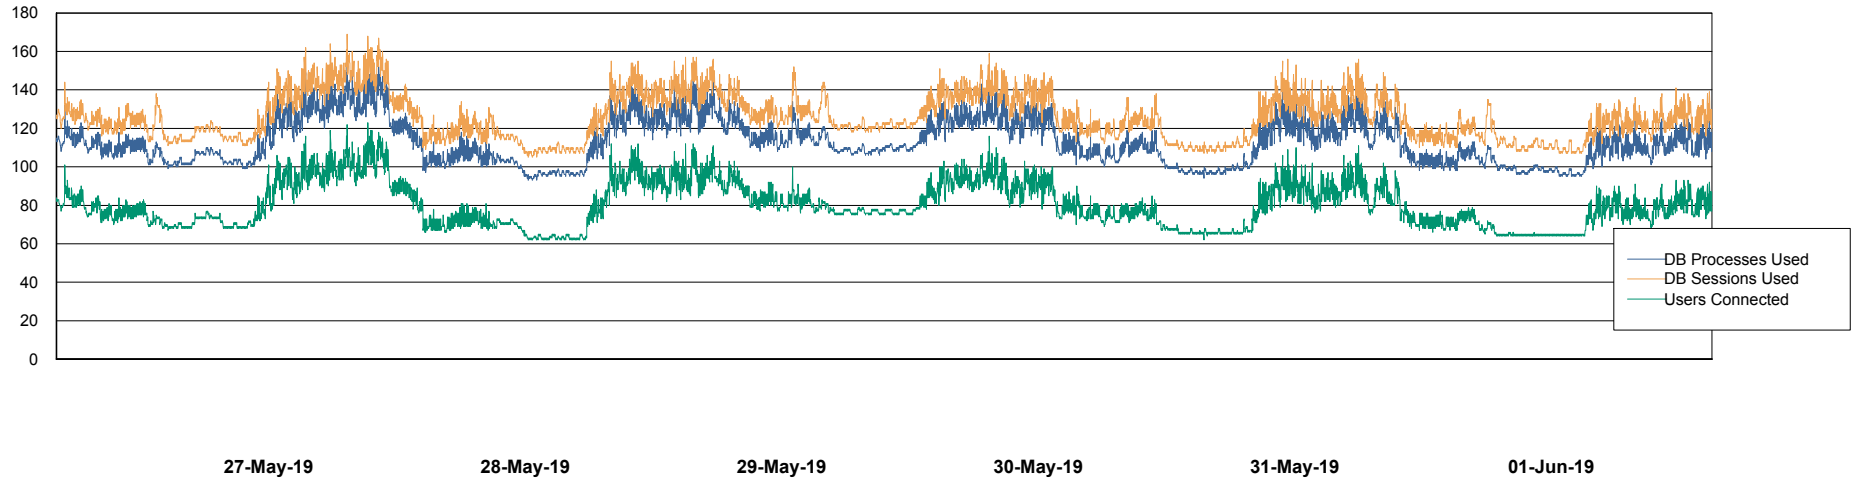

Database Performance CSCDB_Primary