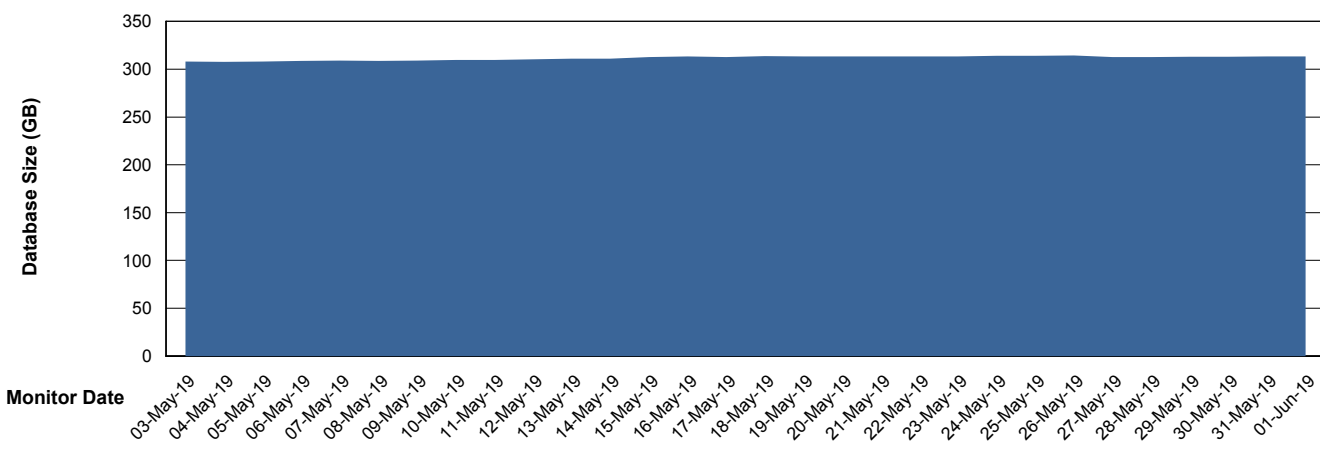

Weekly SLA Customer Report

Customer CSC_Production
Database ID 50

Database Performance CSCDB_Primary

Weekly SLA Customer Report

Customer CSC_Production
Database ID 50

Database Performance CSCDB_Standby

Weekly SLA Customer Report

Customer CSC_Production
 Database ID 50

DATABASE SIZE CSCDB_Primary

Database growth over last month

Database Tablespace CSCDB_Primary

Date	Tablespace Name	Filesize (Gb)	Usedsize (Gb)	Percentage free
01-Jun-19	ABSDATA	131	108	18
	INDX	246	203	17
31-May-19	ABSDATA	131	108	18
	INDX	246	203	17
30-May-19	ABSDATA	131	108	18
	INDX	246	203	17
29-May-19	ABSDATA	131	108	18
	INDX	246	202	18
28-May-19	ABSDATA	131	108	18
	INDX	246	202	18
27-May-19	ABSDATA	131	108	18
	INDX	246	202	18
26-May-19	ABSDATA	131	108	18
	INDX	246	202	18