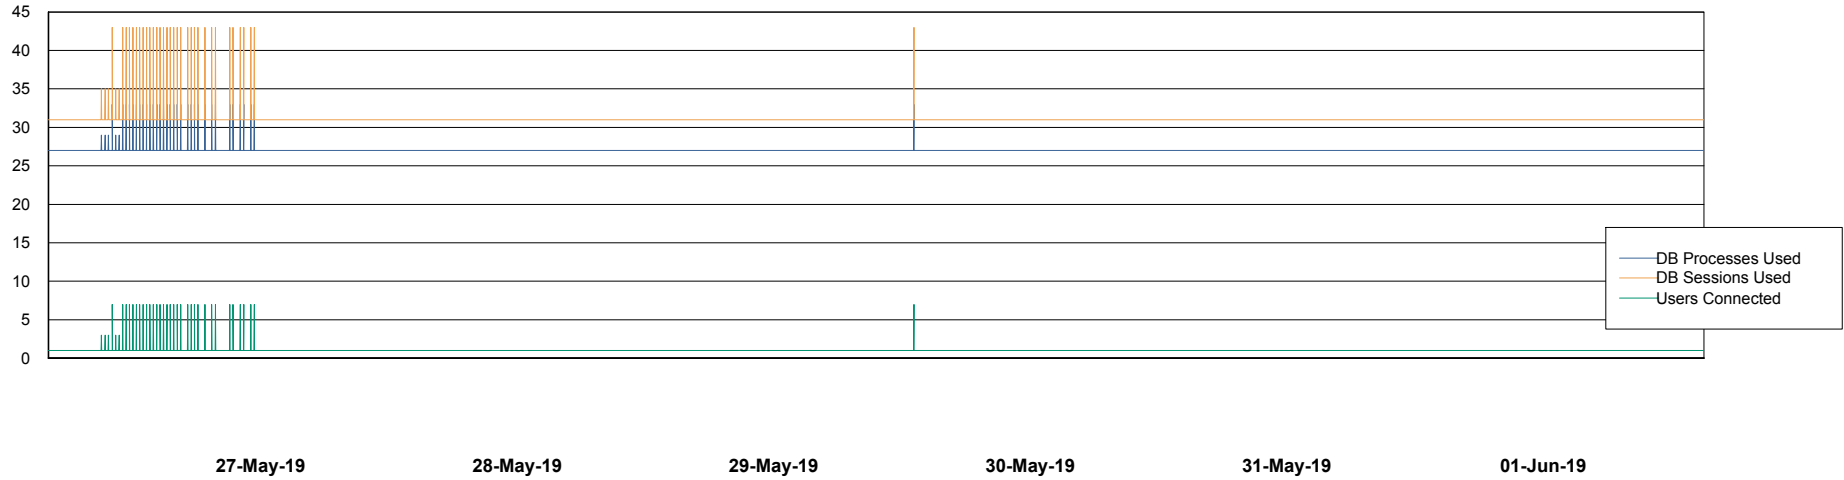

Weekly SLA Customer Report

Customer CIW Production
Database ID 45

Database Performance CIWDB_Production

Weekly SLA Customer Report

Customer CIW Production
Database ID 45

Database Performance CIWDB_Standby

Weekly SLA Customer Report

Customer CIW Production
 Database ID 45

DATABASE SIZE CIWDB_Production

Database growth over last month

Database Tablespace CIWDB_Production

Date	Tablespace Name	Filesize (Gb)	Usedsize (Gb)	Percentage free
01-Jun-19	ABSDATA	38	32	16
	INDX	5	4	20
31-May-19	ABSDATA	38	32	16
	INDX	5	4	20
30-May-19	ABSDATA	38	32	16
	INDX	5	4	20
29-May-19	ABSDATA	38	32	16
	INDX	5	4	20
28-May-19	ABSDATA	38	32	16
	INDX	5	4	20
27-May-19	ABSDATA	38	32	16
	INDX	5	4	20
26-May-19	ABSDATA	38	32	16
	INDX	5	4	20