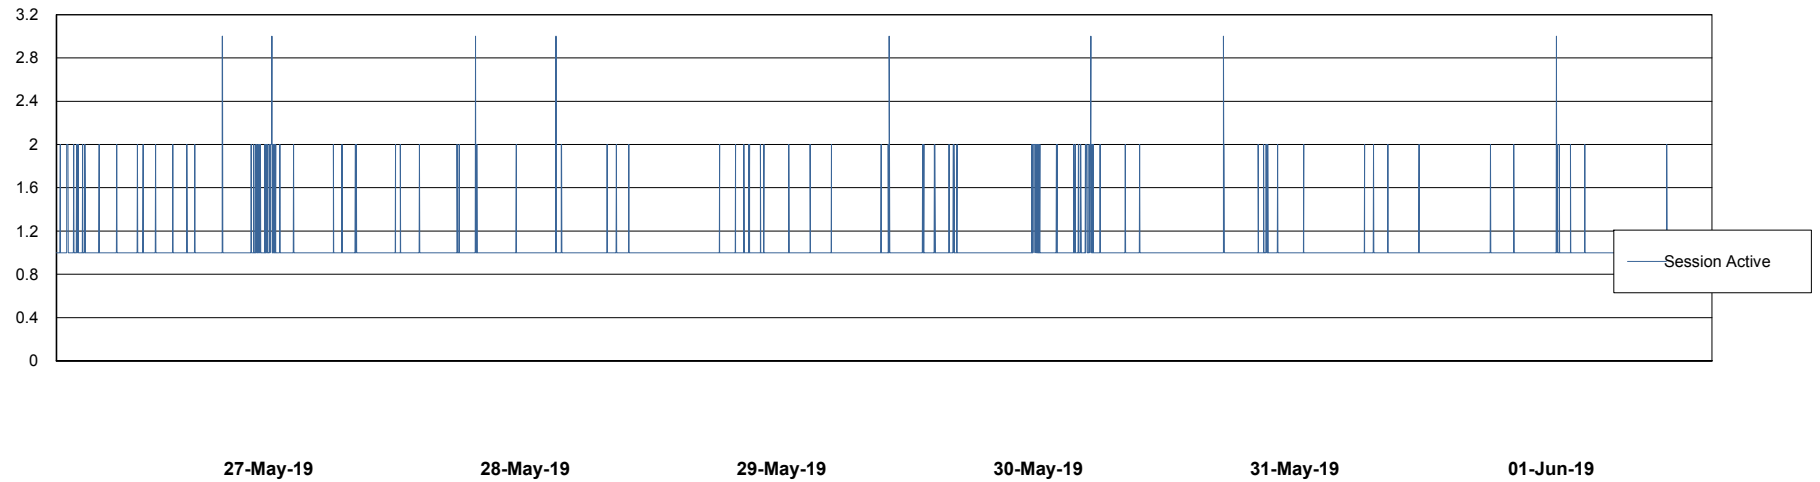

Harddisk Usage CIW_PRD_ORACLE2

	Free disk space on c: (%)	Total disk space on c: (Gb)	Free disk space on d: (%)	Total disk space on d: (Gb)	Free disk space on e: (%)	Total disk space on e: (Gb)
01-Jun-19	95	701	16	700	100	830
31-May-19	95	701	16	700	100	830
30-May-19	95	701	16	700	100	830
29-May-19	95	701	16	700	100	830
28-May-19	95	701	16	700	100	830
27-May-19	95	701	16	700	100	830
26-May-19	95	701	16	700	100	830

Weekly SLA Customer Report

Customer CIW Production
Database ID 45

Database Performance CIWDB_Production

Weekly SLA Customer Report

Customer CIW Production
Database ID 45

Database Performance CIWDB_Standby

Weekly SLA Customer Report