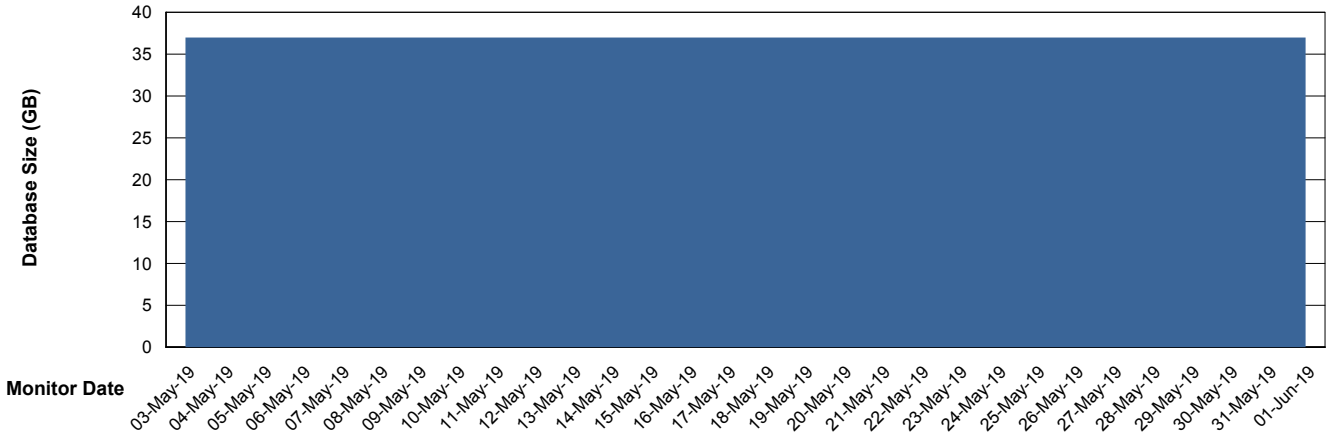

Weekly SLA Customer Report

Customer CIW Production
Database ID 45

Database Performance CIWDB_Production

Weekly SLA Customer Report

Customer CIW Production
Database ID 45

Database Performance CIWDB_Standby

Weekly SLA Customer Report

Customer CIW Production
 Database ID 45

DATABASE SIZE CIWDB_Production

Database growth over last month

Database Tablespace CIWDB_Production

Date	Tablespace Name	Filesize (Gb)	Usedsize (Gb)	Percentage free
01-Jun-19	ABSDATA	38	32	16
	INDX	5	4	20
31-May-19	ABSDATA	38	32	16
	INDX	5	4	20
30-May-19	ABSDATA	38	32	16
	INDX	5	4	20
29-May-19	ABSDATA	38	32	16
	INDX	5	4	20
28-May-19	ABSDATA	38	32	16
	INDX	5	4	20
27-May-19	ABSDATA	38	32	16
	INDX	5	4	20
26-May-19	ABSDATA	38	32	16
	INDX	5	4	20