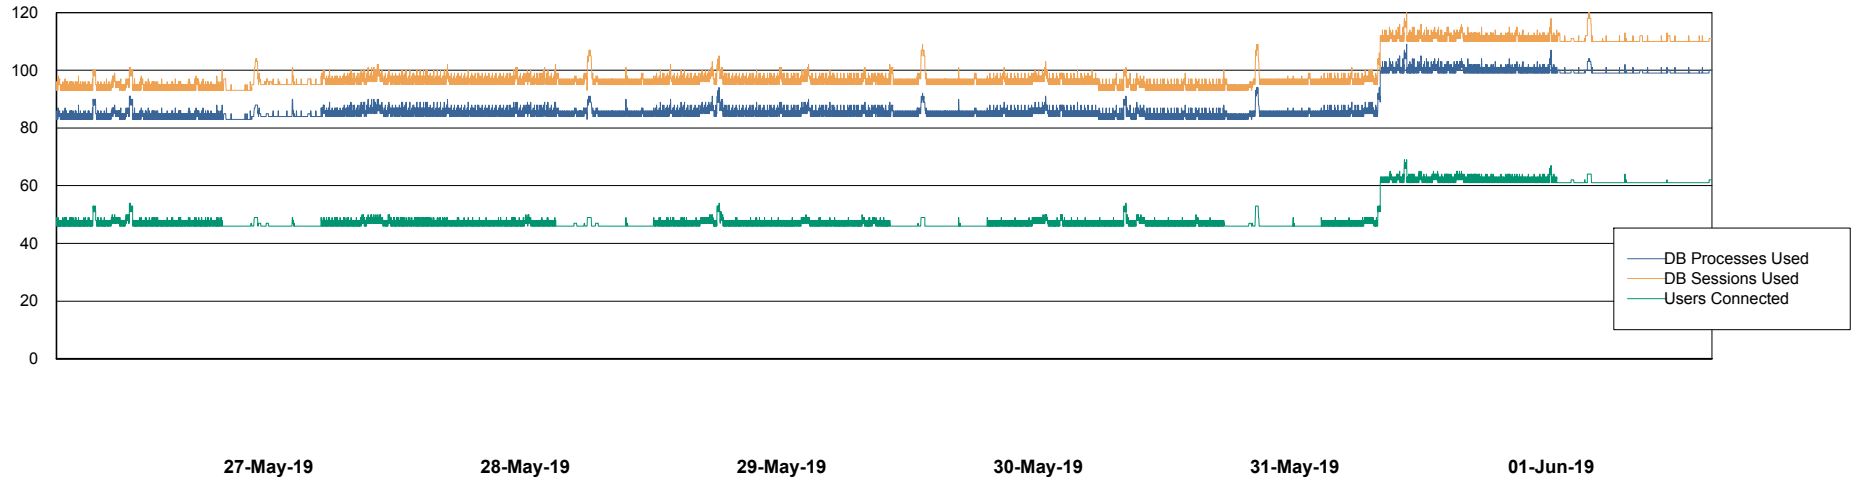

Harddisk Usage CIW_PRD_ORACLE2

	Free disk space on c: (%)	Total disk space on c: (Gb)	Free disk space on d: (%)	Total disk space on d: (Gb)	Free disk space on e: (%)	Total disk space on e: (Gb)
01-Jun-19	95	701	16	700	100	830
31-May-19	95	701	16	700	100	830
30-May-19	95	701	16	700	100	830
29-May-19	95	701	16	700	100	830
28-May-19	95	701	16	700	100	830
27-May-19	95	701	16	700	100	830
26-May-19	95	701	16	700	100	830

Weekly SLA Customer Report

Customer CIW Production
Database ID 45

Database Performance CIWDB_Production

Weekly SLA Customer Report

Customer CIW Production
Database ID 45

Database Performance CIWDB_Standby

Weekly SLA Customer Report