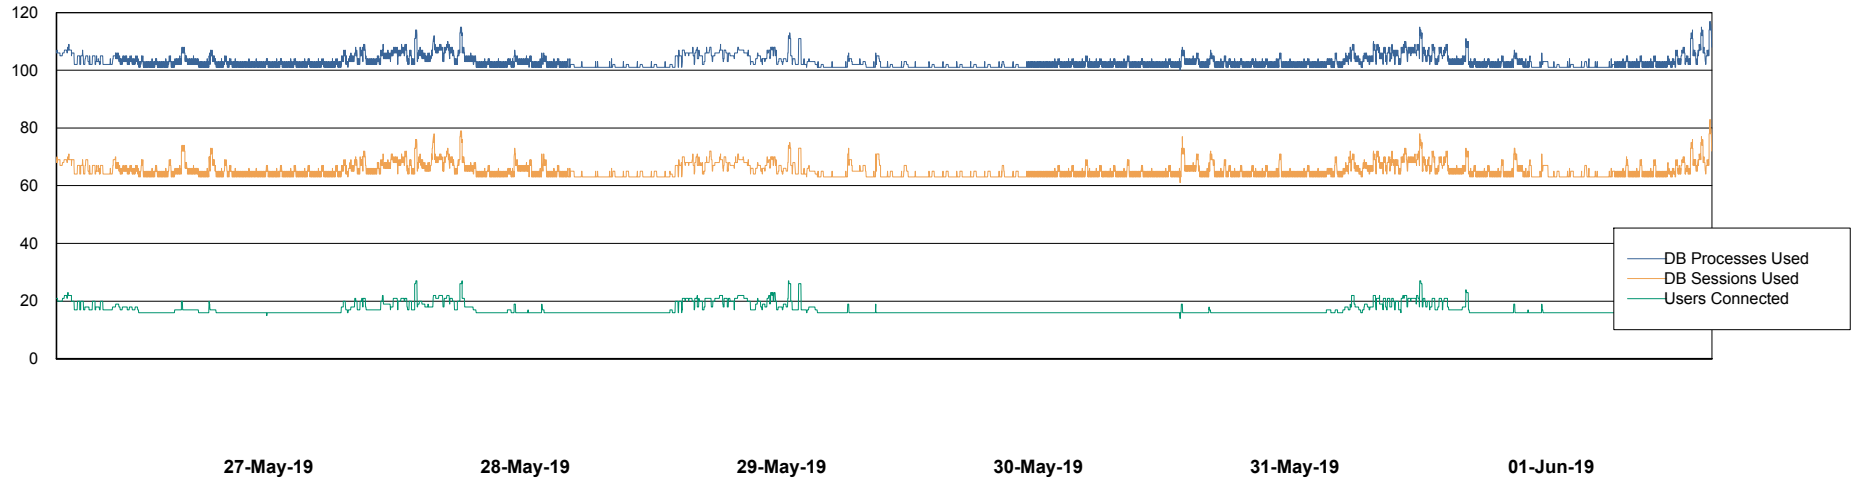

Harddisk Usage BOHABS02

	Free disk space on c: (%)	Total disk space on c: (Gb)	Free disk space on d: (%)	Total disk space on d: (Gb)	Free disk space on e: (%)	Total disk space on e: (Gb)
01-Jun-19	51	100	33	300	80	80
31-May-19	51	100	33	300	82	80
30-May-19	51	100	33	300	84	80
29-May-19	51	100	33	300	85	80
28-May-19	51	100	33	300	87	80
27-May-19	51	100	33	300	89	80
26-May-19	50	100	33	300	90	80

Weekly SLA Customer Report

Customer BOH_Production
Database ID 55

Database Performance BOHABS01_DB_Primary

Weekly SLA Customer Report

Customer BOH_Production
Database ID 55

Database Performance BOHABS02_DB_Standby