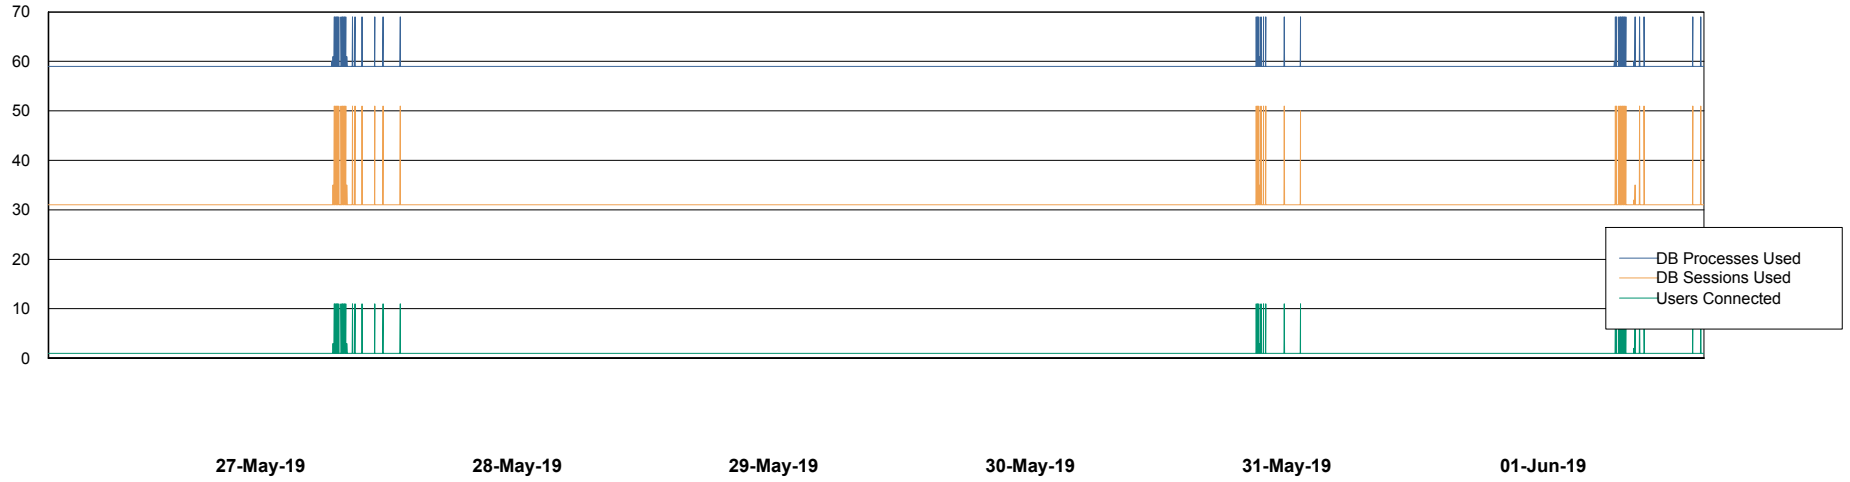

Weekly SLA Customer Report

Customer BOH_Production
Database ID 55

Database Performance BOHABS01_DB_Primary

Weekly SLA Customer Report

Customer BOH_Production
Database ID 55

Database Performance BOHABS02_DB_Standby

Weekly SLA Customer Report

Customer BOH_Production
 Database ID 55

DATABASE SIZE BOHABS01_DB_Primary

Database growth over last month

Database Tablespace BOHABS01_DB_Primary

Date	Tablespace Name	Filesize (Gb)	Usedsize (Gb)	Percentage free
01-Jun-19	ABSDATA	48	26	46
	INDX	48	38	21
31-May-19	ABSDATA	48	26	46
	INDX	48	38	21
30-May-19	ABSDATA	48	26	46
	INDX	48	38	21
29-May-19	ABSDATA	48	26	46
	INDX	48	38	21
28-May-19	ABSDATA	48	26	46
	INDX	48	37	23
27-May-19	ABSDATA	48	26	46
	INDX	48	37	23
26-May-19	ABSDATA	48	26	46
	INDX	48	37	23