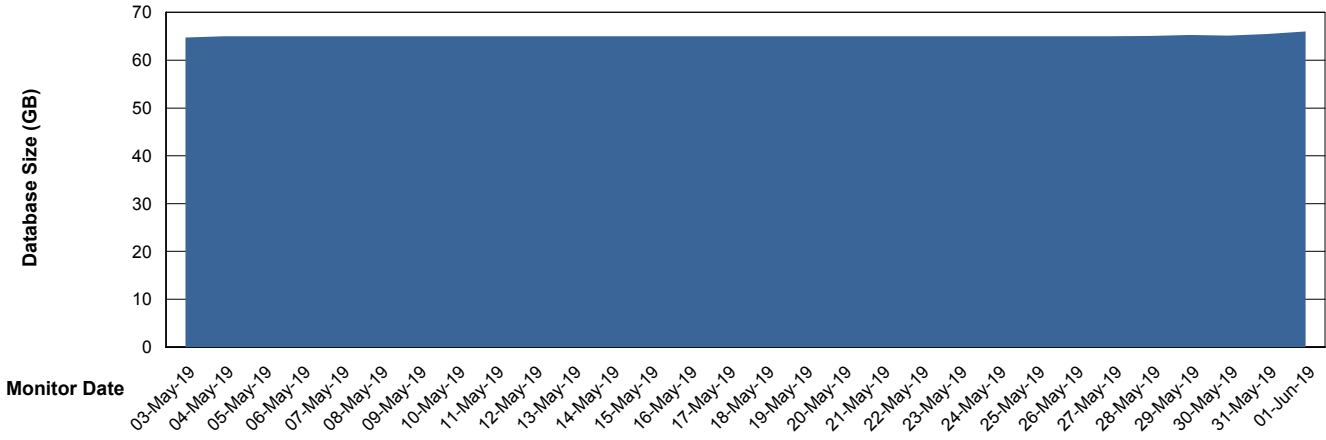

Weekly SLA Customer Report

Customer BOH_Production
Database ID 55

Database Performance BOHABS01_DB_Primary

Weekly SLA Customer Report

Customer BOH_Production
Database ID 55

Database Performance BOHABS02_DB_Standby

Weekly SLA Customer Report

Customer BOH_Production
 Database ID 55

DATABASE SIZE BOHABS01_DB_Primary

Database growth over last month

Database Tablespace BOHABS01_DB_Primary

Date	Tablespace Name	Filesize (Gb)	Usedsize (Gb)	Percentage free
01-Jun-19	ABSDATA	48	26	46
	INDX	48	38	21
31-May-19	ABSDATA	48	26	46
	INDX	48	38	21
30-May-19	ABSDATA	48	26	46
	INDX	48	38	21
29-May-19	ABSDATA	48	26	46
	INDX	48	38	21
28-May-19	ABSDATA	48	26	46
	INDX	48	37	23
27-May-19	ABSDATA	48	26	46
	INDX	48	37	23
26-May-19	ABSDATA	48	26	46
	INDX	48	37	23