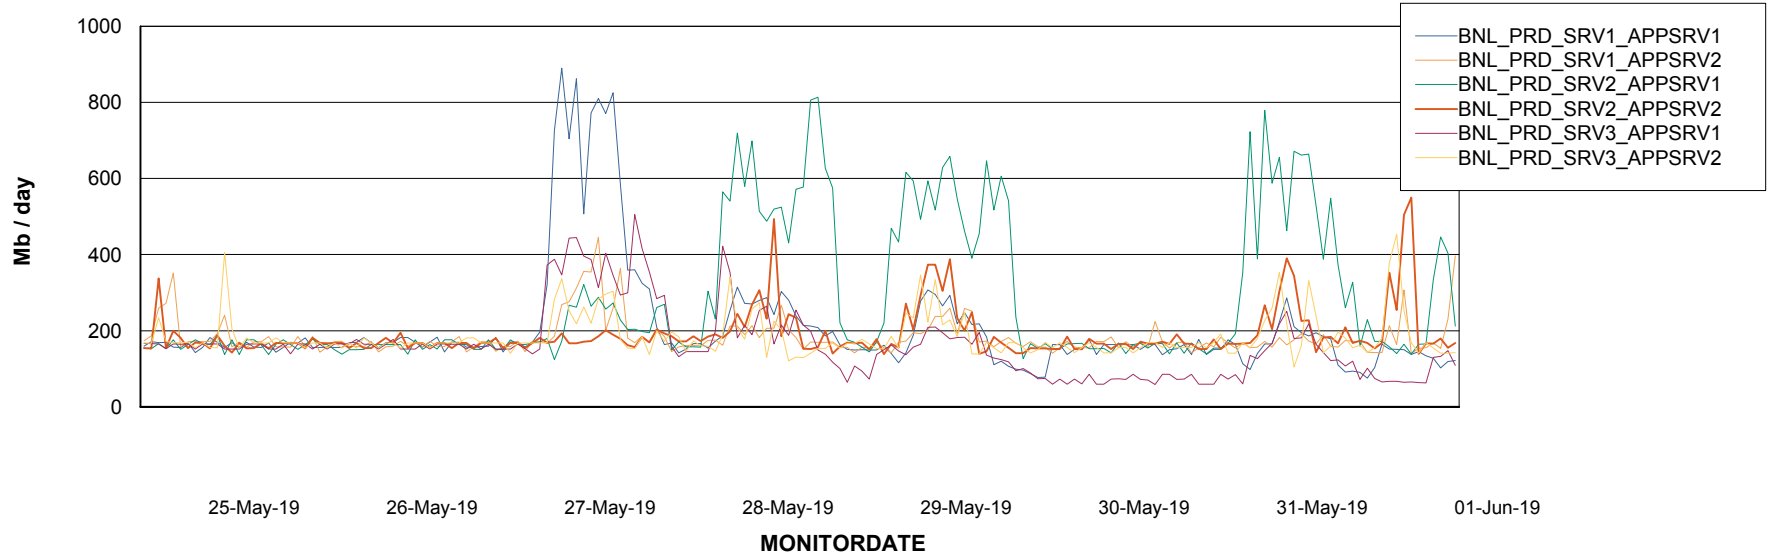

Weekly SLA Customer Report

Customer BNL_Production
 Database ID 83

Database Tablespace BNLDB_Production

Date	Tablespace Name	Filesize (Gb)	Usedsize (Gb)	Percentage free
01-Jun-19	ABSDATA	106	76	28
	INDX	288	257	11
31-May-19	ABSDATA	106	76	28
	INDX	288	257	11
30-May-19	ABSDATA	106	76	28
	INDX	288	257	11
29-May-19	ABSDATA	106	76	28
	INDX	288	257	11
28-May-19	ABSDATA	106	75	29
	INDX	288	257	11
27-May-19	ABSDATA	106	75	29
	INDX	288	257	11
26-May-19	ABSDATA	106	75	29
	INDX	288	257	11

Standby Database Health BNL_Production

Recovery lag for last 7 days

Weekly SLA Customer Report

Customer BNL_Production
Database ID 83

ABSolute Application Server Services

Avg memory used per ABS Server Service