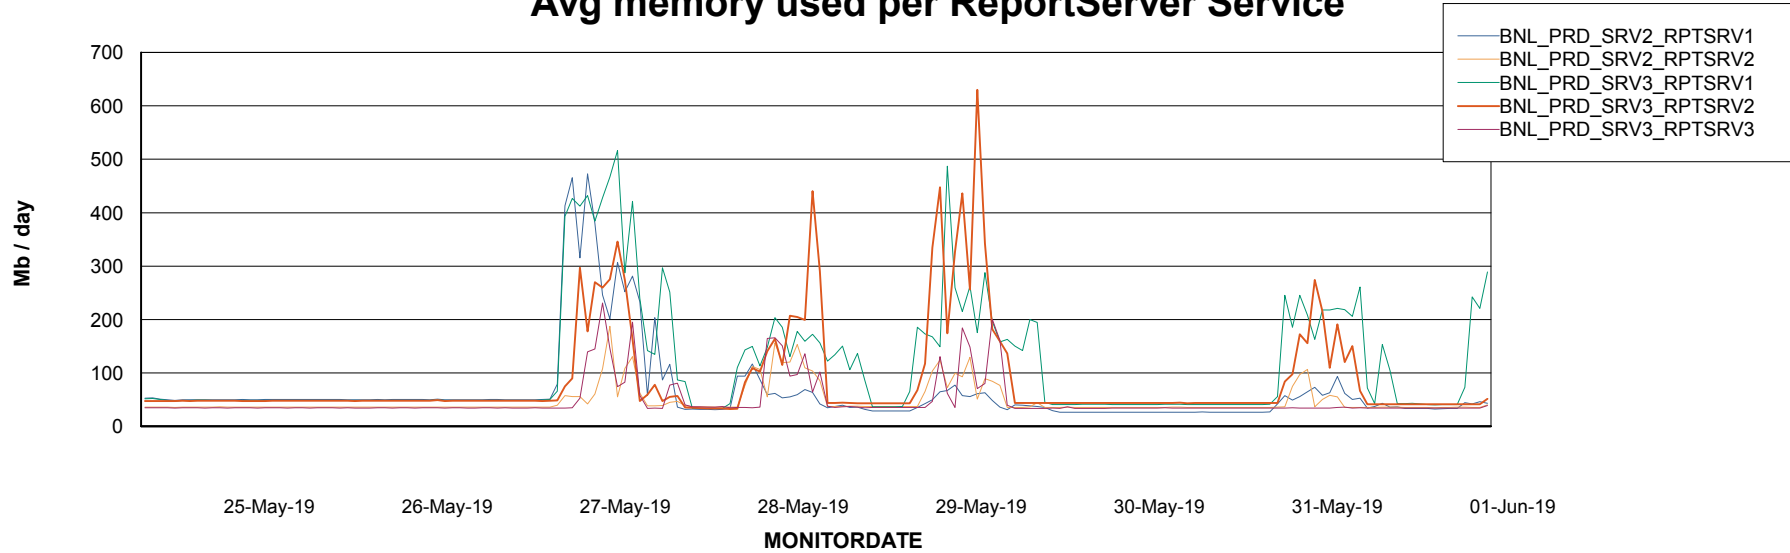

Avg users per day per ABS server

Weekly SLA Customer Report

Customer BNL_Production
Database ID 83

ABSSolute Web Component Services

Avg memory used per ReportServer Service

Disaster per ABS component