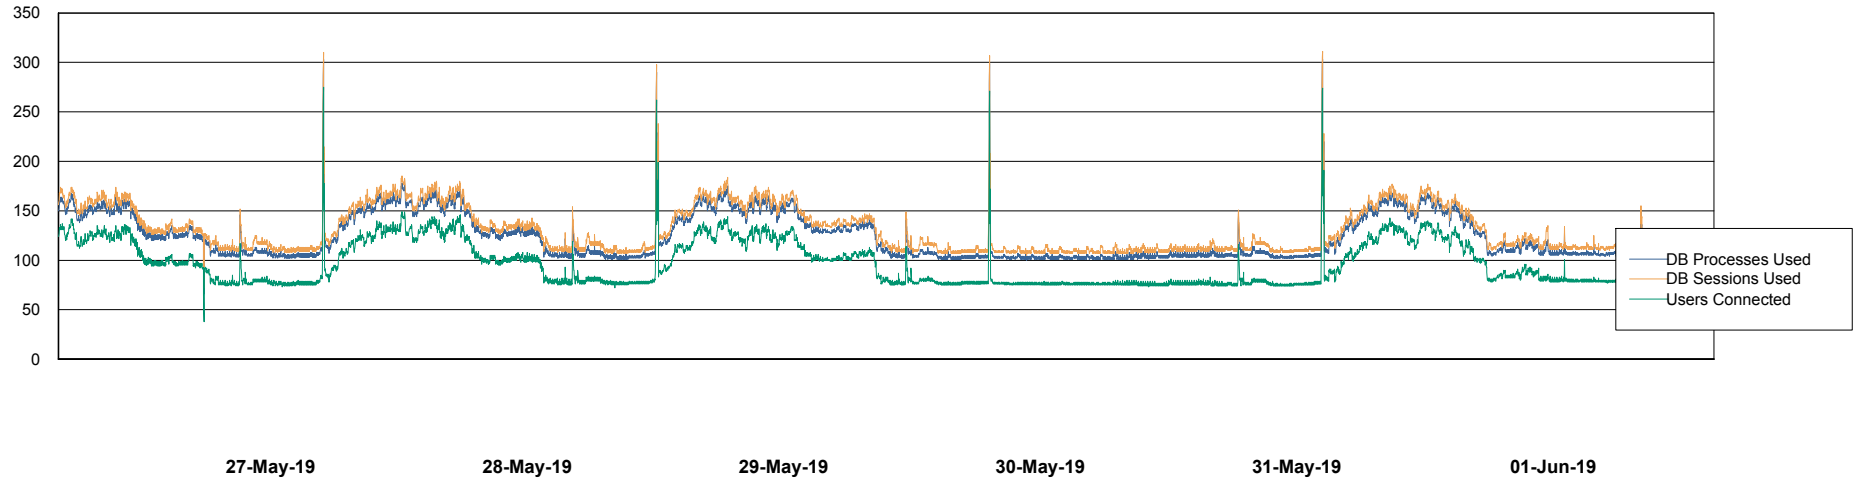

Weekly SLA Customer Report

Customer BNL_Production
Database ID 83

Database Performance BNLDB_FUT_FutureLive

Weekly SLA Customer Report

Customer BNL_Production
Database ID 83

Database Performance BNLDB_FUT_Standby

Weekly SLA Customer Report

Customer BNL_Production
Database ID 83

Database Performance BNLDB_Production

Weekly SLA Customer Report

Customer BNL_Production
Database ID 83

DATABASE SIZE BNLDB_FUT_FutureLive

Database growth over last month