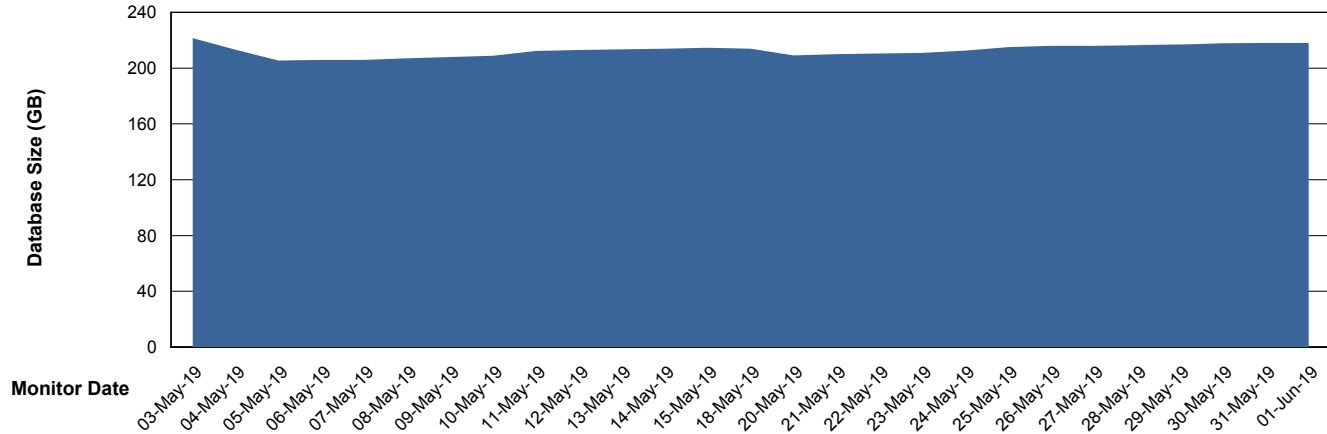

Weekly SLA Customer Report

Customer BNL_Production
Database ID 83

Database Performance BNLDB_FUT_FutureLive

Weekly SLA Customer Report

Customer BNL_Production
Database ID 83

Database Performance BNLDB_FUT_Standby

Weekly SLA Customer Report

Customer BNL_Production
Database ID 83

Database Performance BNLDB_Production

Weekly SLA Customer Report

Customer BNL_Production
Database ID 83

DATABASE SIZE BNLDB_FUT_FutureLive

Database growth over last month

DATABASE SIZE BNLDB_Production

Database growth over last month

Weekly SLA Customer Report

Customer BNL_Production
Database ID 83

Database Tablespace BNLDB_FUT_FutureLive

Date	Tablespace Name	Filesize (Gb)	Usedsize (Gb)	Percentage free
01-Jun-19	ABSDATA	80	70	13
	INDX	144	126	13
31-May-19	ABSDATA	80	70	13
	INDX	144	126	13
30-May-19	ABSDATA	80	70	13
	INDX	144	126	13
29-May-19	ABSDATA	80	70	13
	INDX	144	126	13
28-May-19	ABSDATA	80	70	13
	INDX	144	126	13
27-May-19	ABSDATA	80	70	13
	INDX	144	126	13
26-May-19	ABSDATA	80	70	13
	INDX	144	126	13