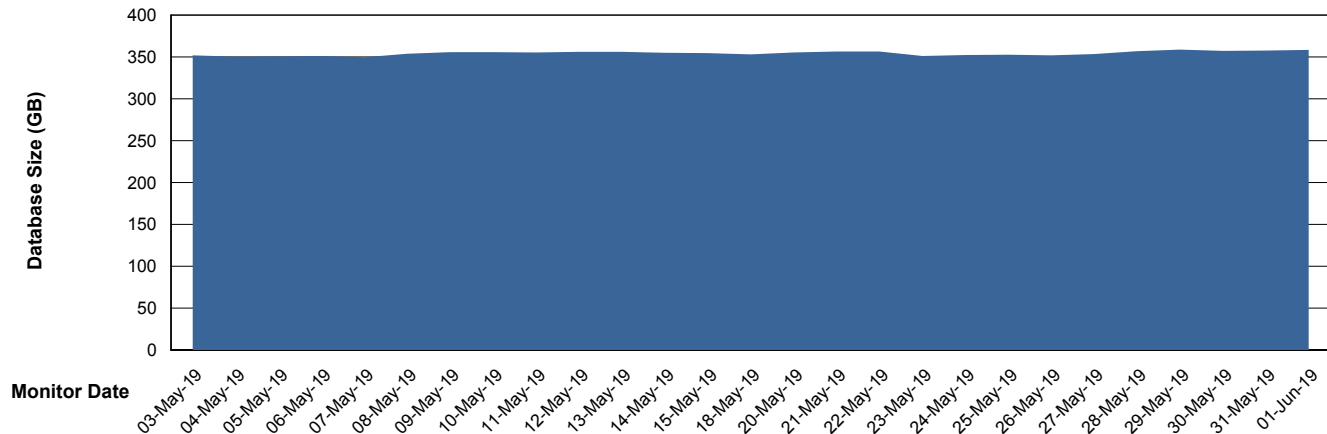

Weekly SLA Customer Report

Customer BNL_Production
Database ID 83

Database Performance BNLDB_FUT_FutureLive

Weekly SLA Customer Report

Customer BNL_Production
Database ID 83

Database Performance BNLDB_FUT_Standby

Weekly SLA Customer Report

Customer BNL_Production
Database ID 83

Database Performance BNLDB_Production

Weekly SLA Customer Report

Customer BNL_Production
Database ID 83

DATABASE SIZE BNLDB_FUT_FutureLive

Database growth over last month

DATABASE SIZE BNLDB_Production

Database growth over last month

Weekly SLA Customer Report

Customer BNL_Production
Database ID 83

Database Tablespace BNLDB_FUT_FutureLive

Date	Tablespace Name	Filesize (Gb)	Usedsize (Gb)	Percentage free
01-Jun-19	ABSDATA	80	70	13
	INDX	144	126	13
31-May-19	ABSDATA	80	70	13
	INDX	144	126	13
30-May-19	ABSDATA	80	70	13
	INDX	144	126	13
29-May-19	ABSDATA	80	70	13
	INDX	144	126	13
28-May-19	ABSDATA	80	70	13
	INDX	144	126	13
27-May-19	ABSDATA	80	70	13
	INDX	144	126	13
26-May-19	ABSDATA	80	70	13
	INDX	144	126	13