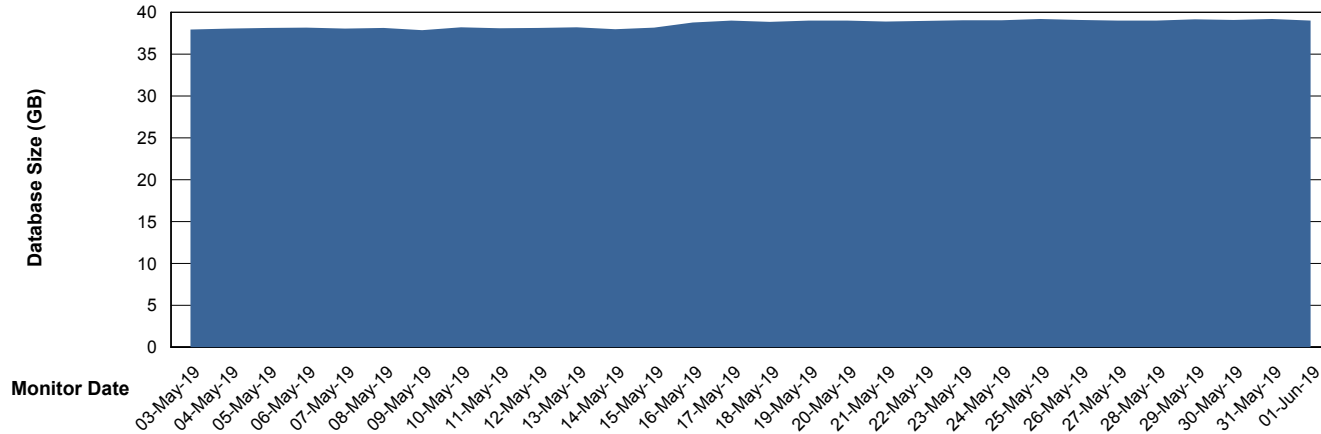

Weekly SLA Customer Report

Customer BGG_Production
Database ID 58

Database Performance BGGDB_BI

Weekly SLA Customer Report

Customer BGG_Production
Database ID 58

Database Performance BGGDB_Production

Weekly SLA Customer Report

Customer BGG_Production
Database ID 58

Database Performance BGGDB_Standby

Weekly SLA Customer Report

Customer BGG_Production
Database ID 58

DATABASE SIZE BGGDB_BI

Database growth over last month

DATABASE SIZE BGGDB_Production

Database growth over last month

Weekly SLA Customer Report

Customer BGG_Production
Database ID 58

Database Tablespace BGGDB_BI

Date	Tablespace Name	Filesize (Gb)	Usedsize (Gb)	Percentage free
01-Jun-19	ABSDATA	22	18	18
	INDX	24	19	21
31-May-19	ABSDATA	22	18	18
	INDX	24	19	21
30-May-19	ABSDATA	22	18	18
	INDX	24	19	21
29-May-19	ABSDATA	22	18	18
	INDX	24	19	21
28-May-19	ABSDATA	22	18	18
	INDX	24	19	21
27-May-19	ABSDATA	22	18	18
	INDX	24	19	21
26-May-19	ABSDATA	22	18	18
	INDX	24	19	21