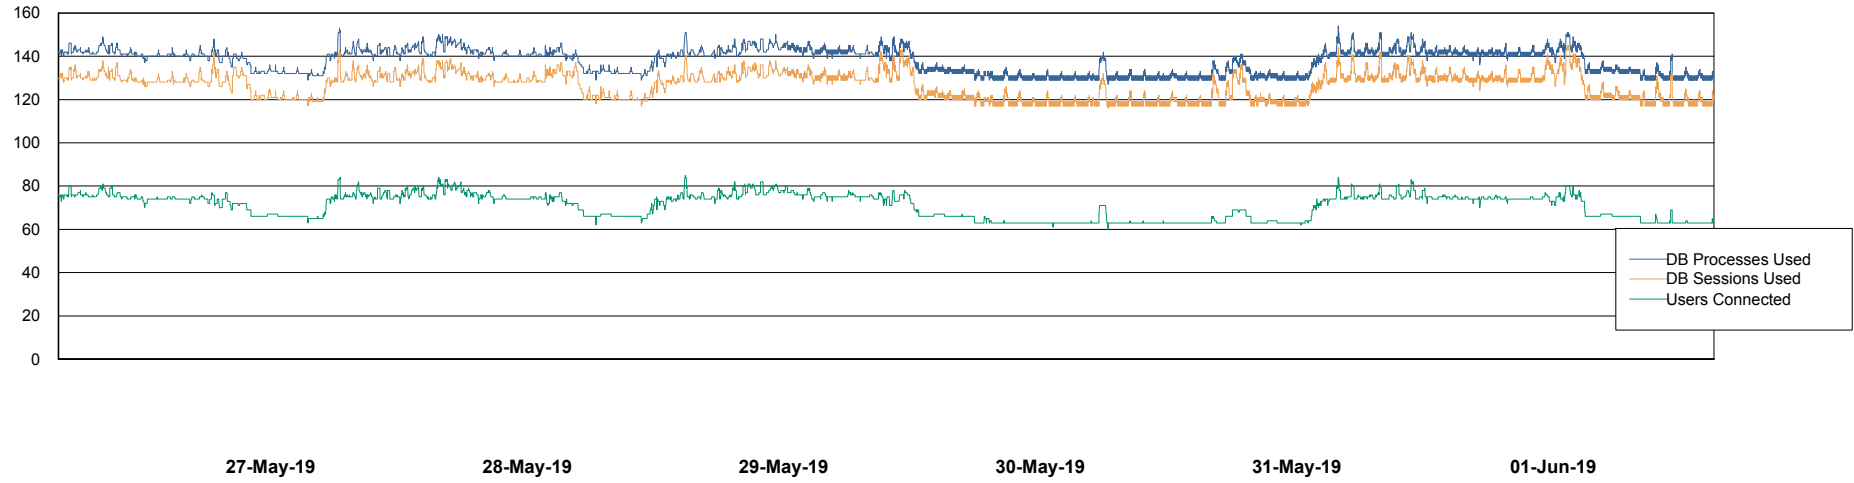

Weekly SLA Customer Report

Customer BGG_Production
Database ID 58

Database Performance BGGDB_BI

Weekly SLA Customer Report

Customer BGG_Production
Database ID 58

Database Performance BGGDB_Production

Weekly SLA Customer Report