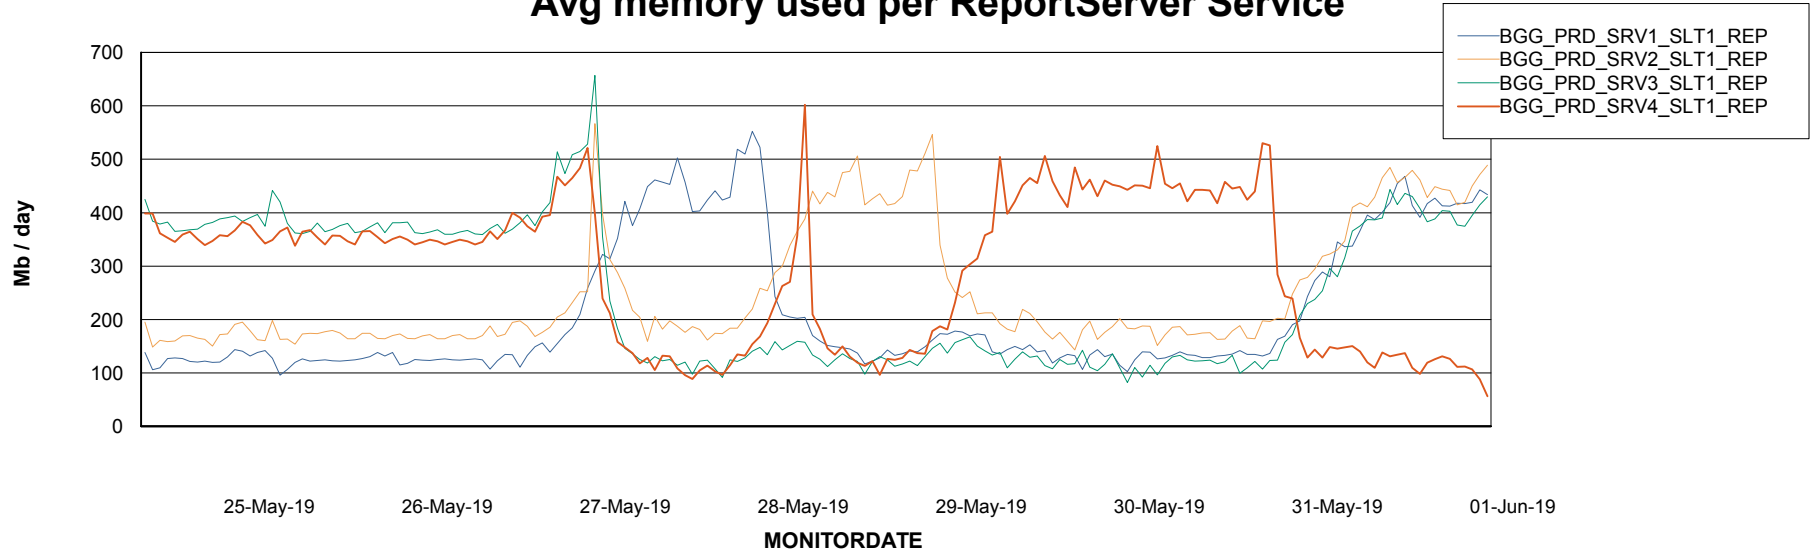

Avg memory used per ABS Server Service

Avg users per day per ABS server

Weekly SLA Customer Report

Customer BGG_Production
Database ID 58

ABSSolute Application ReportServer Services

Avg memory used per ReportServer Service