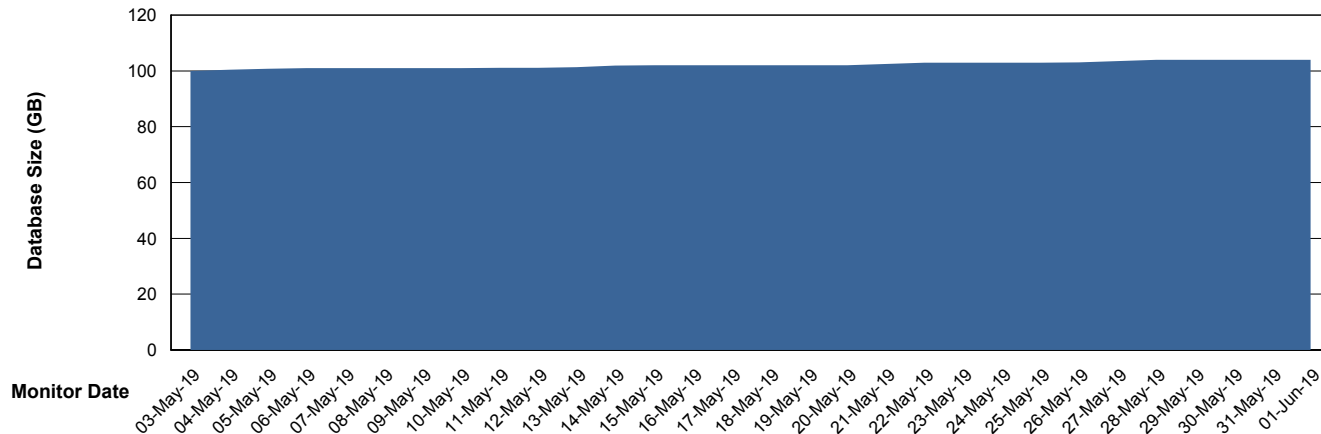

Customer BGG_Production
Database ID 58

Database Performance BGGDB_Standby

Weekly SLA Customer Report

Customer BGG_Production
Database ID 58

DATABASE SIZE BGGDB_BI

Database growth over last month

DATABASE SIZE BGGDB_Production

Database growth over last month

Weekly SLA Customer Report

Customer BGG_Production
Database ID 58

Database Tablespace BGGDB_BI

Date	Tablespace Name	Filesize (Gb)	Usedsize (Gb)	Percentage free
01-Jun-19	ABSDATA	22	18	18
	INDX	24	19	21
31-May-19	ABSDATA	22	18	18
	INDX	24	19	21
30-May-19	ABSDATA	22	18	18
	INDX	24	19	21
29-May-19	ABSDATA	22	18	18
	INDX	24	19	21
28-May-19	ABSDATA	22	18	18
	INDX	24	19	21
27-May-19	ABSDATA	22	18	18
	INDX	24	19	21
26-May-19	ABSDATA	22	18	18
	INDX	24	19	21