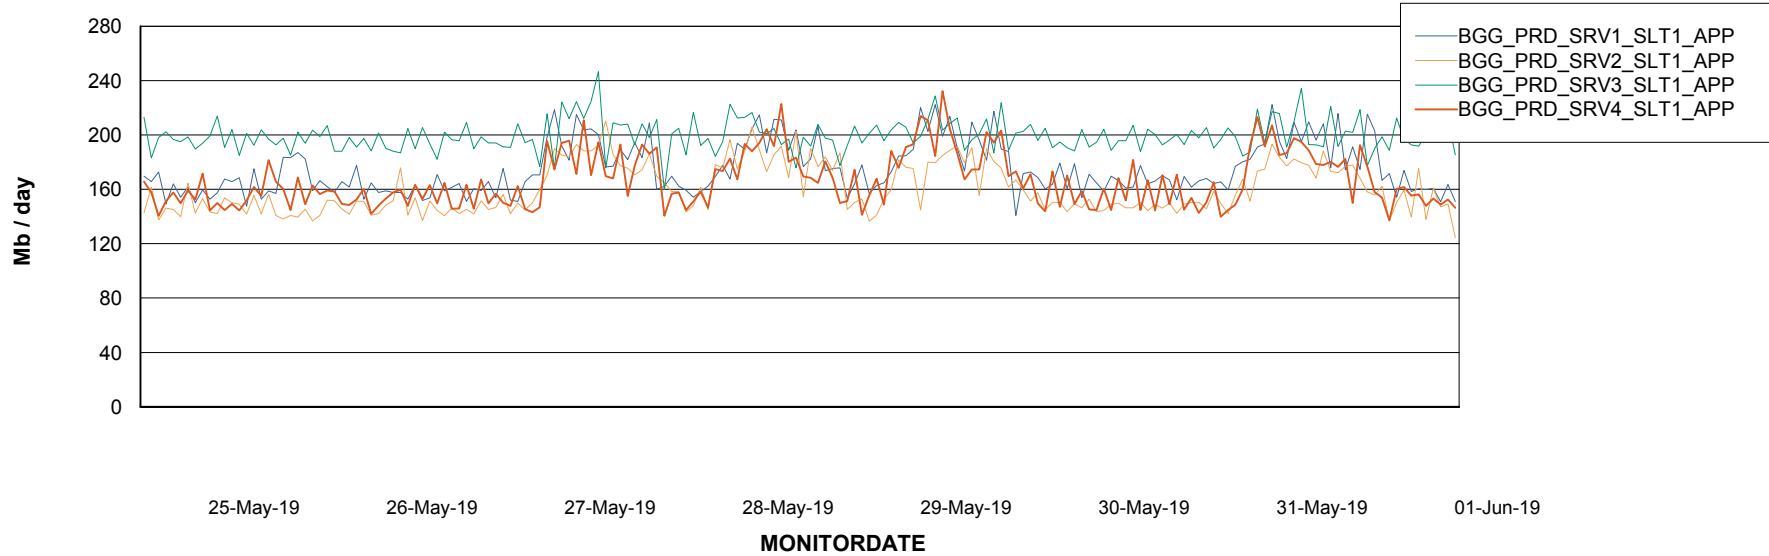

ABSSolute Application Server Services

Avg memory used per ABS Server Service