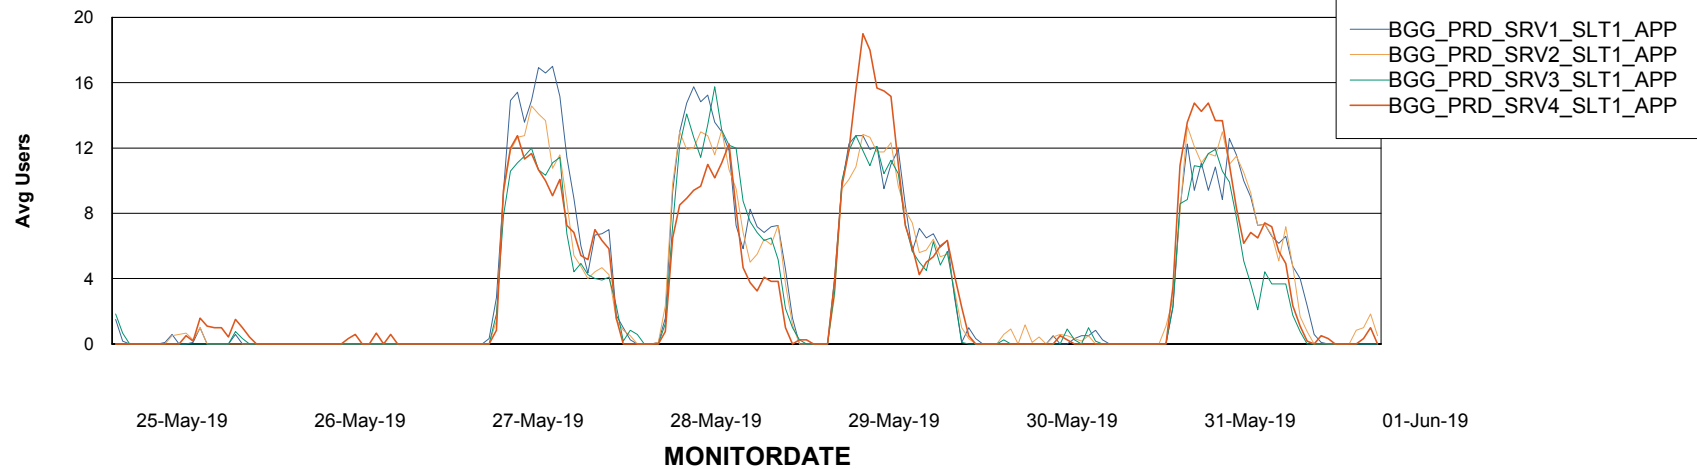

Avg users per day per ABS server