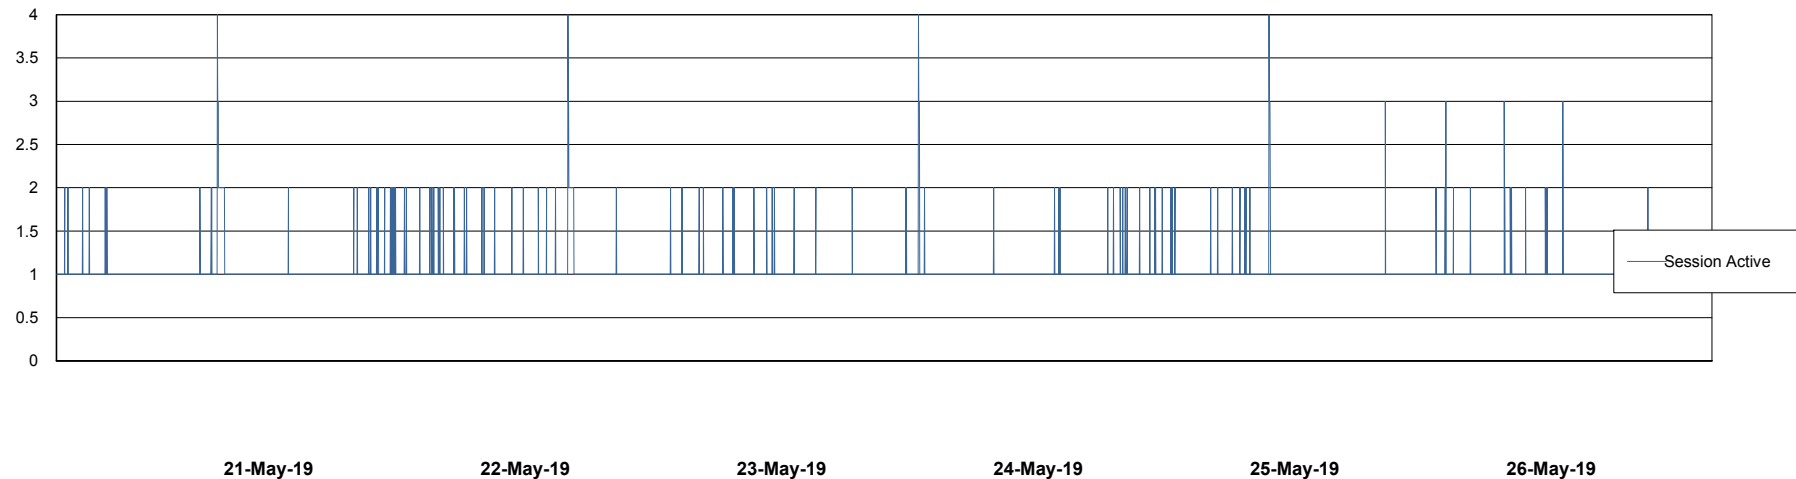

Database Performance WBLDB_Production