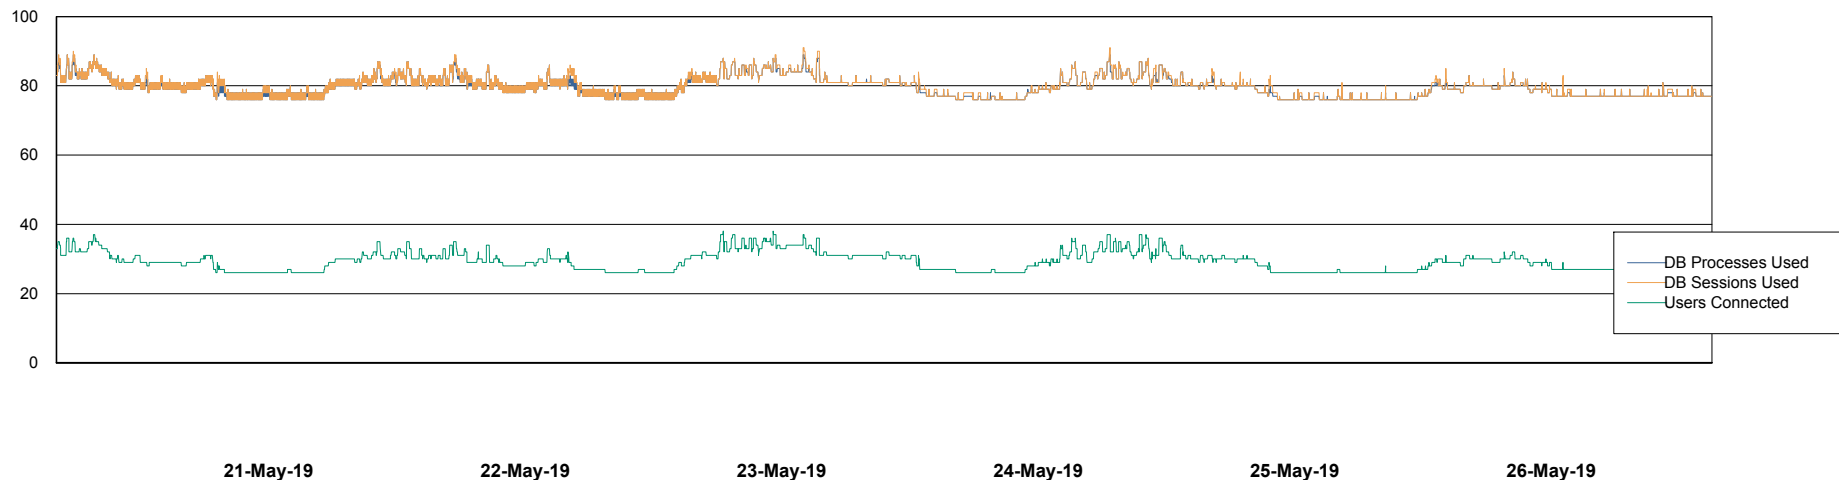

Database Performance WBLDB_Production