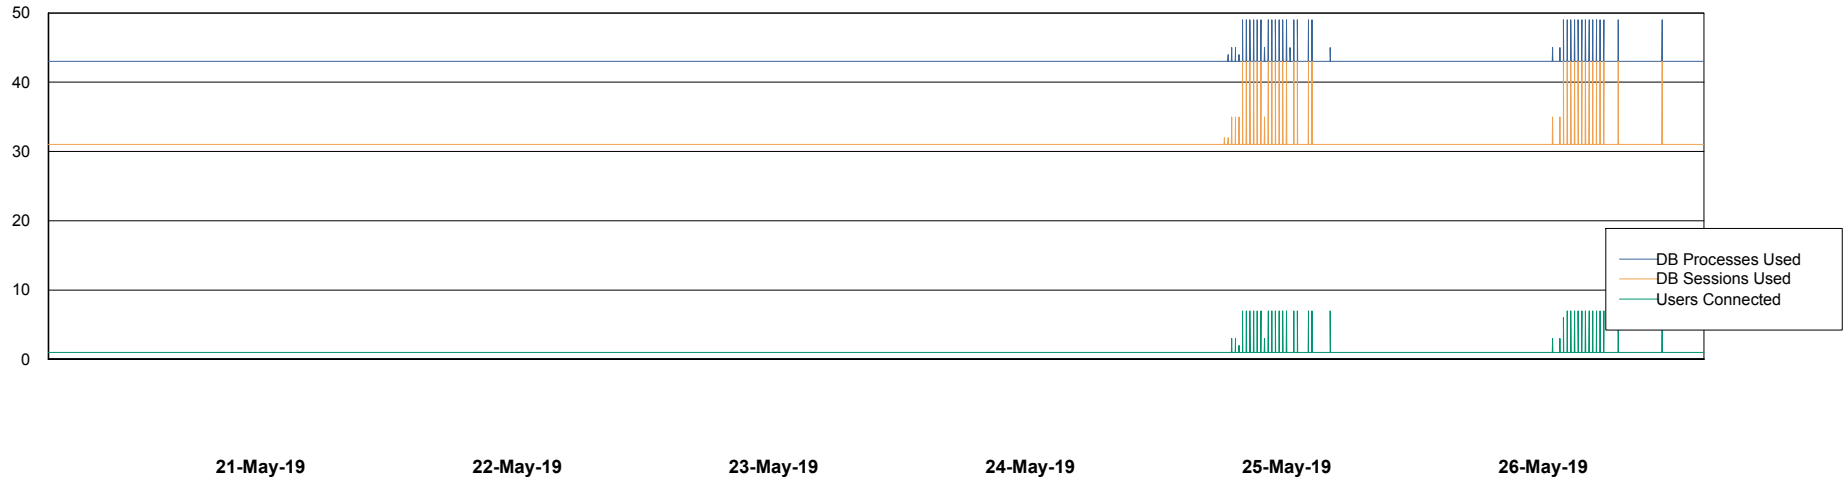

Database Performance WBLDB_Standby