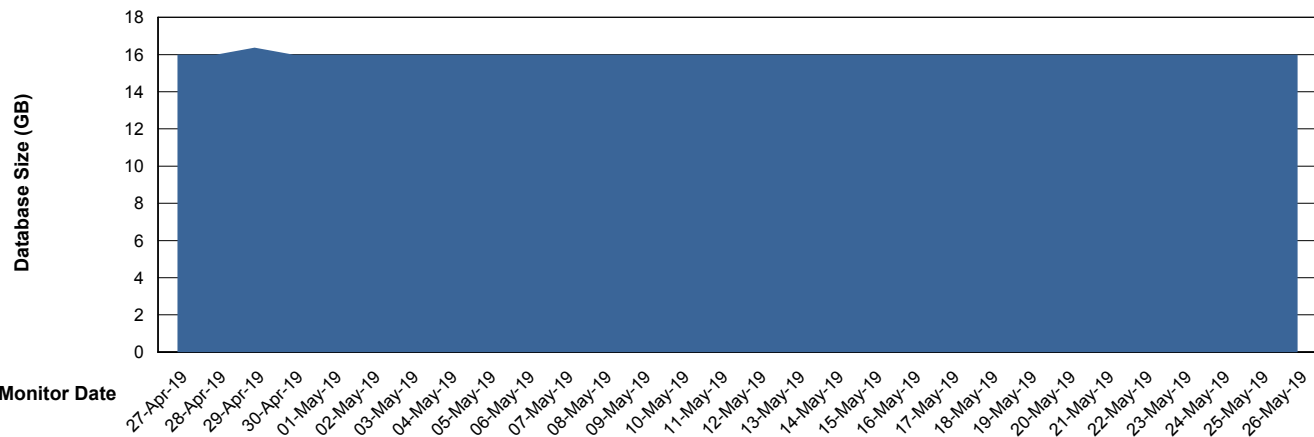

## Database Performance WBLDB\_Standby

# Weekly SLA Customer Report

Customer WBL\_Production  
 Database ID 40

DATABASE SIZE WBLDB\_Production

Database growth over last month

Database Tablespace WBLDB\_Production

Date	Tablespace Name	Filesize (Gb)	Usedsize (Gb)	Percentage free
26-May-19	ABSDATA	9	6	33
	INDX	12	8	33
25-May-19	ABSDATA	9	6	33
	INDX	12	8	33
24-May-19	ABSDATA	9	6	33
	INDX	12	8	33
23-May-19	ABSDATA	9	6	33
	INDX	12	8	33
22-May-19	ABSDATA	9	6	33
	INDX	12	8	33
21-May-19	ABSDATA	9	6	33
	INDX	12	8	33
20-May-19	ABSDATA	9	6	33
	INDX	12	8	33