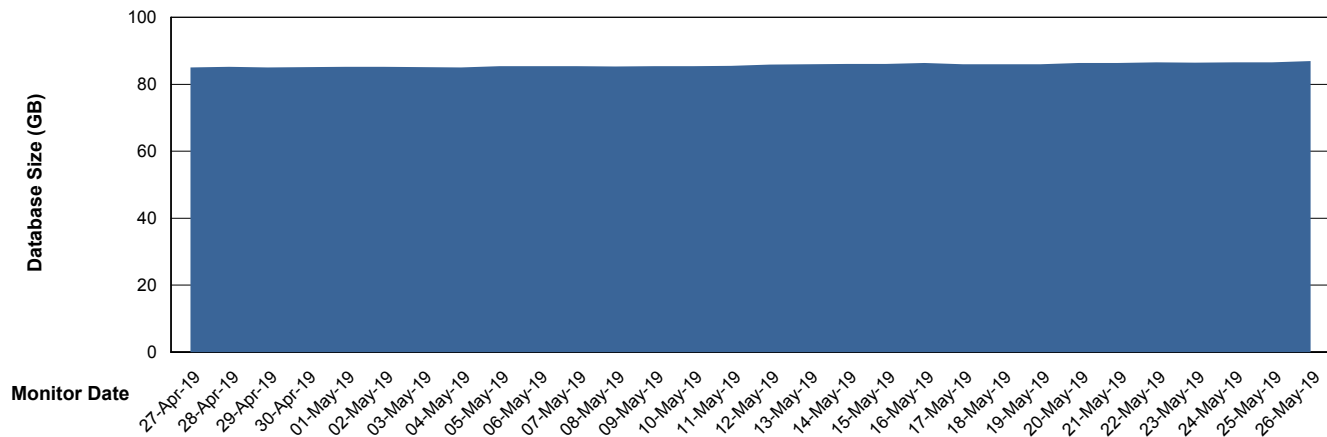

Weekly SLA Customer Report

Customer VOS_Production
Database ID 68

Database Performance VOSDB_Standby

Weekly SLA Customer Report

Customer VOS_Production
Database ID 68

DATABASE SIZE VOSBIDB_Production

Database growth over last month