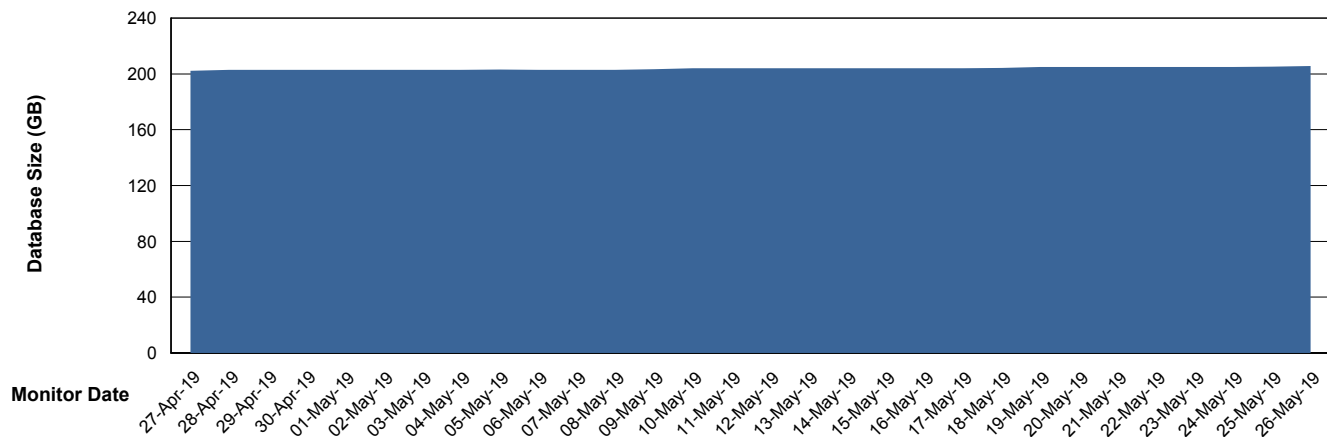

DATABASE SIZE VOSDB_Production

Database growth over last month