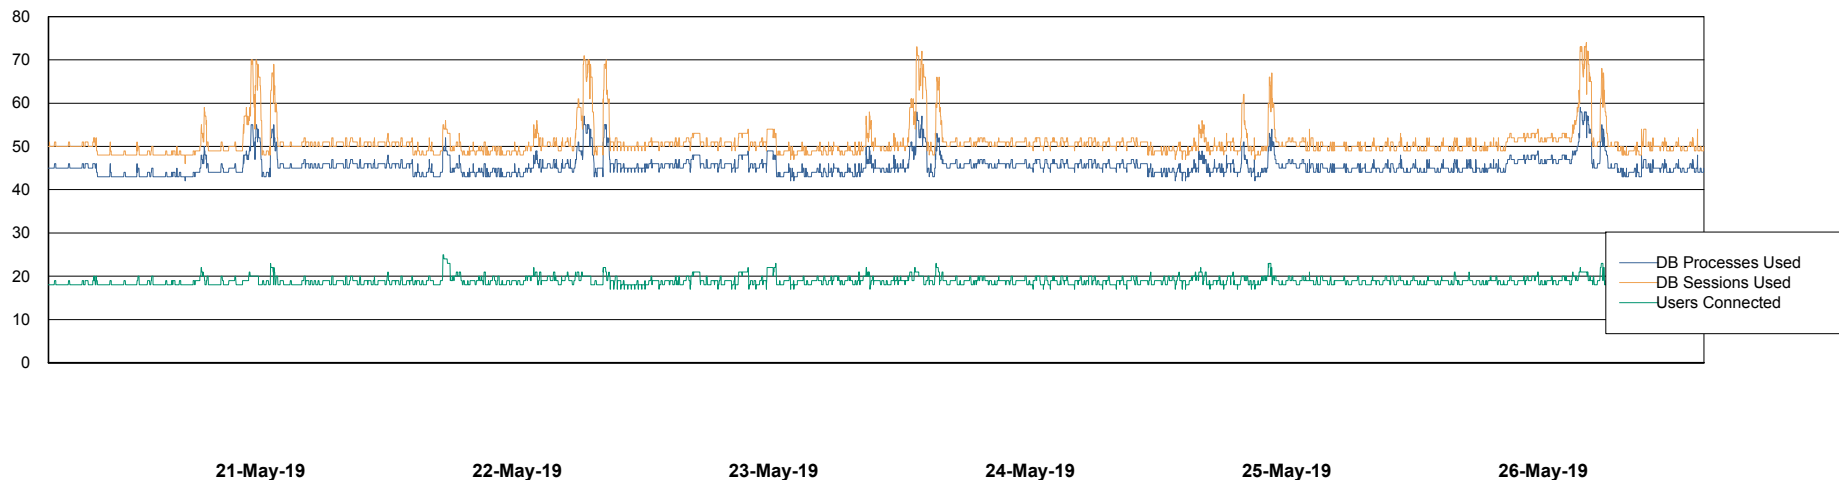

Harddisk Usage VOS_ABSWEB2

	Free disk space on / (%)	Total disk space on / (Gb)	Used disk space on / (Gb)	Total disk space on /home (Gb)	Used disk space on /home (Gb)	Free disk space on /opt (%)	Total disk space on /opt (Gb)	Used disk space on /opt (Gb)	Total disk space on /tmp (Gb)	Used disk space on /tmp (Gb)
26-May-19	86	50	7	50	7	86	50	7	50	7
25-May-19	86	50	7	50	7	86	50	7	50	7
24-May-19	86	50	7	50	7	86	50	7	50	7
23-May-19	86	50	7	50	7	86	50	7	50	7
22-May-19	86	50	7	50	7	86	50	7	50	7
21-May-19	86	50	7	50	7	86	50	7	50	7
20-May-19	86	50	7	50	7	86	50	7	50	7

Weekly SLA Customer Report

Customer VOS_Production
Database ID 68

Database Performance VOSBIDB_Production

Weekly SLA Customer Report

Customer VOS_Production
Database ID 68

Database Performance VOSDB_Production