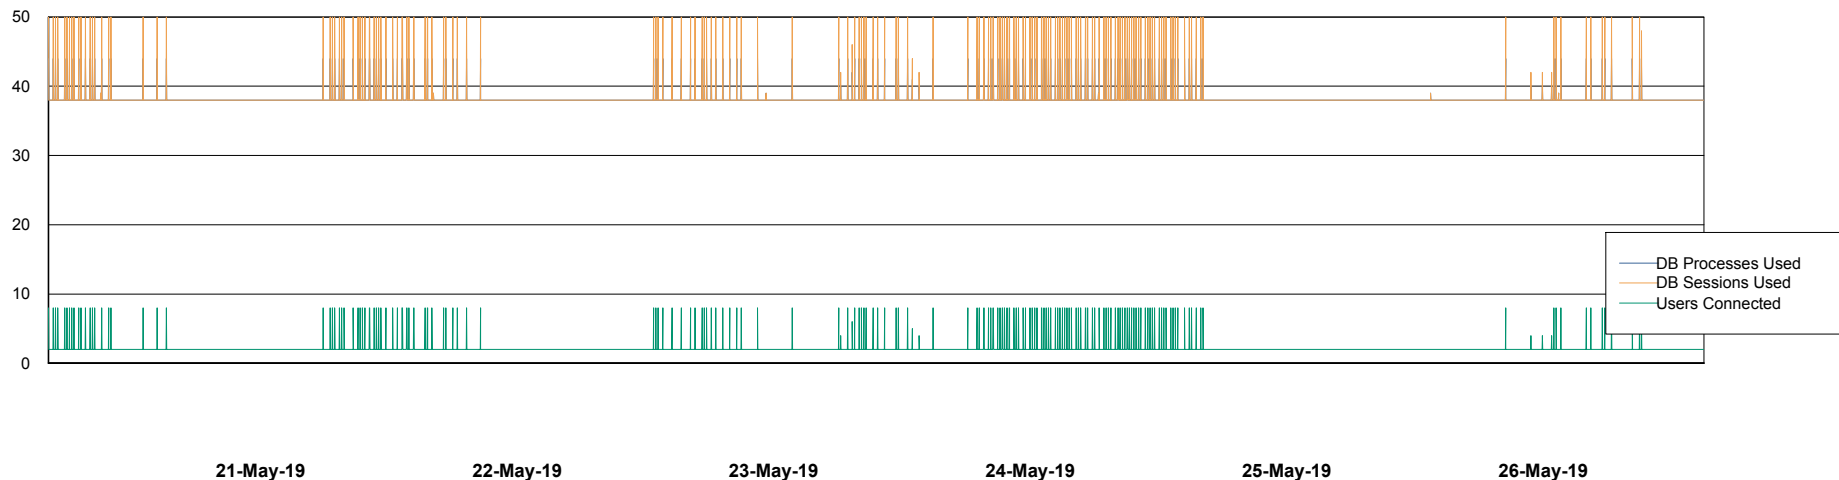

Weekly SLA Customer Report

Customer VOS_Production
Database ID 68

Database Performance VOSBIDB_Production

Weekly SLA Customer Report

Customer VOS_Production
Database ID 68

Database Performance VOSDB_Production

Weekly SLA Customer Report

Customer VOS_Production
Database ID 68

Database Performance VOSDB_Standby

Weekly SLA Customer Report

Customer VOS_Production
Database ID 68

DATABASE SIZE VOSBIDB_Production

Database growth over last month