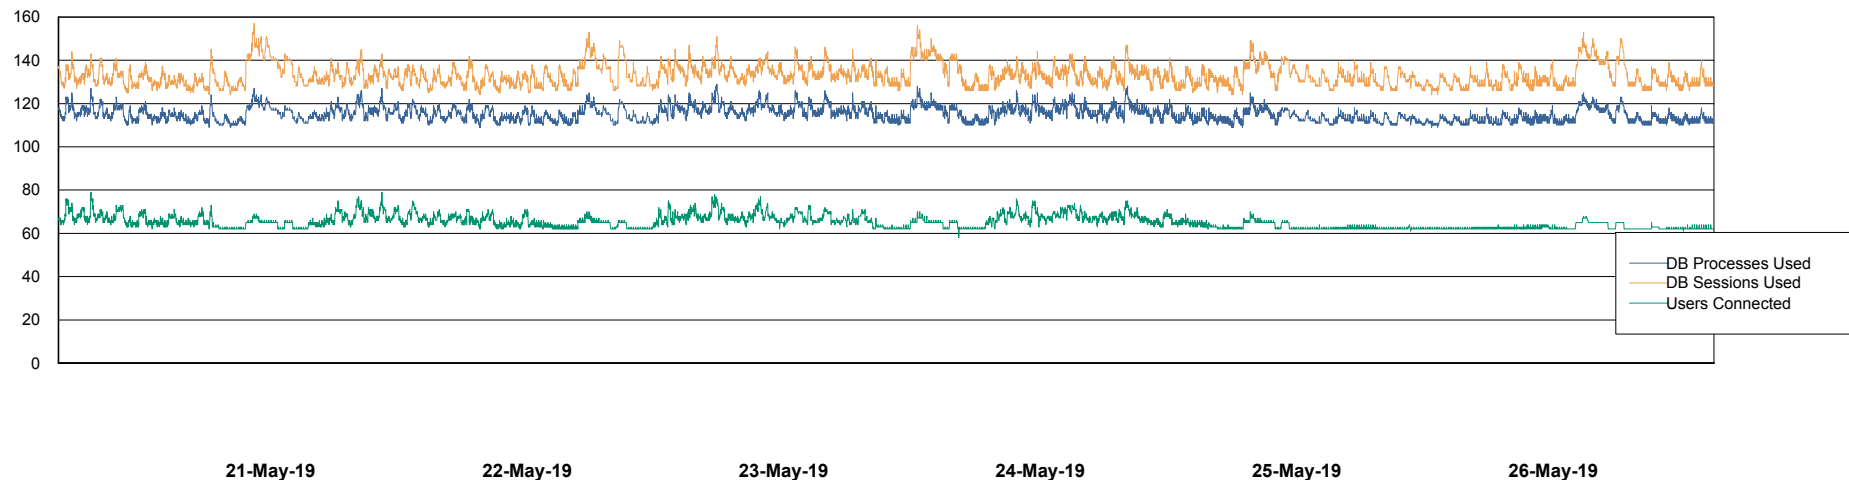

Weekly SLA Customer Report

Customer VOS_Production
Database ID 68

Database Performance VOSBIDB_Production

Weekly SLA Customer Report

Customer VOS_Production
Database ID 68

Database Performance VOSDB_Production

Weekly SLA Customer Report

Customer VOS_Production
Database ID 68

Database Performance VOSDB_Standby

Weekly SLA Customer Report

Customer VOS_Production
Database ID 68

DATABASE SIZE VOSBIDB_Production

Database growth over last month