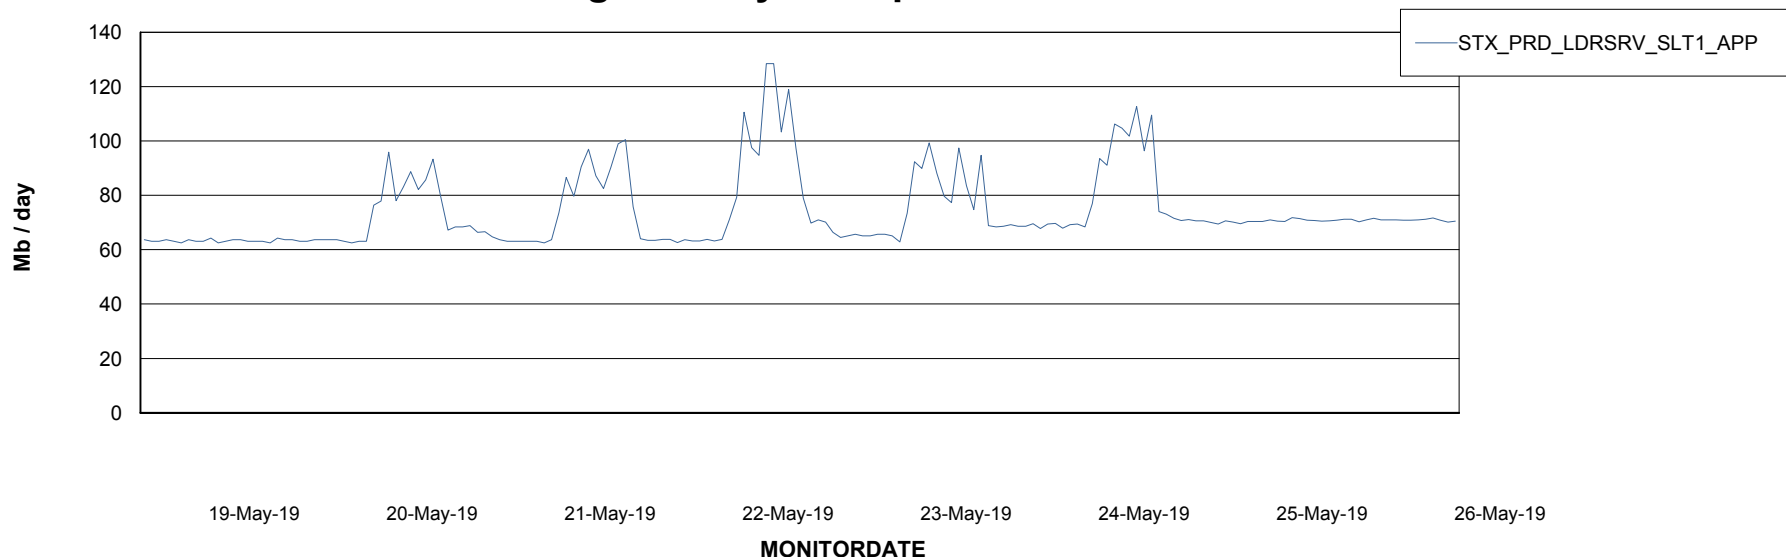

Database Tablespace STXDB_Production

Date	Tablespace Name	Filesize (Gb)	Usedsize (Gb)	Percentage free
26-May-19	ABSDATA	6	5	17
	INDX	1	0	100
25-May-19	ABSDATA	6	5	17
	INDX	1	0	100
24-May-19	ABSDATA	6	5	17
	INDX	1	0	100
23-May-19	ABSDATA	6	5	17
	INDX	1	0	100
22-May-19	ABSDATA	6	5	17
	INDX	1	0	100
21-May-19	ABSDATA	6	5	17
	INDX	1	0	100
20-May-19	ABSDATA	6	5	17
	INDX	1	0	100

Weekly SLA Customer Report

Customer STX_Production
Database ID 71

ABSSolute Application Server Services

Avg memory used per ABS Server Service

Avg users per day per ABS server

Weekly SLA Customer Report

Customer STX_Production
Database ID 71