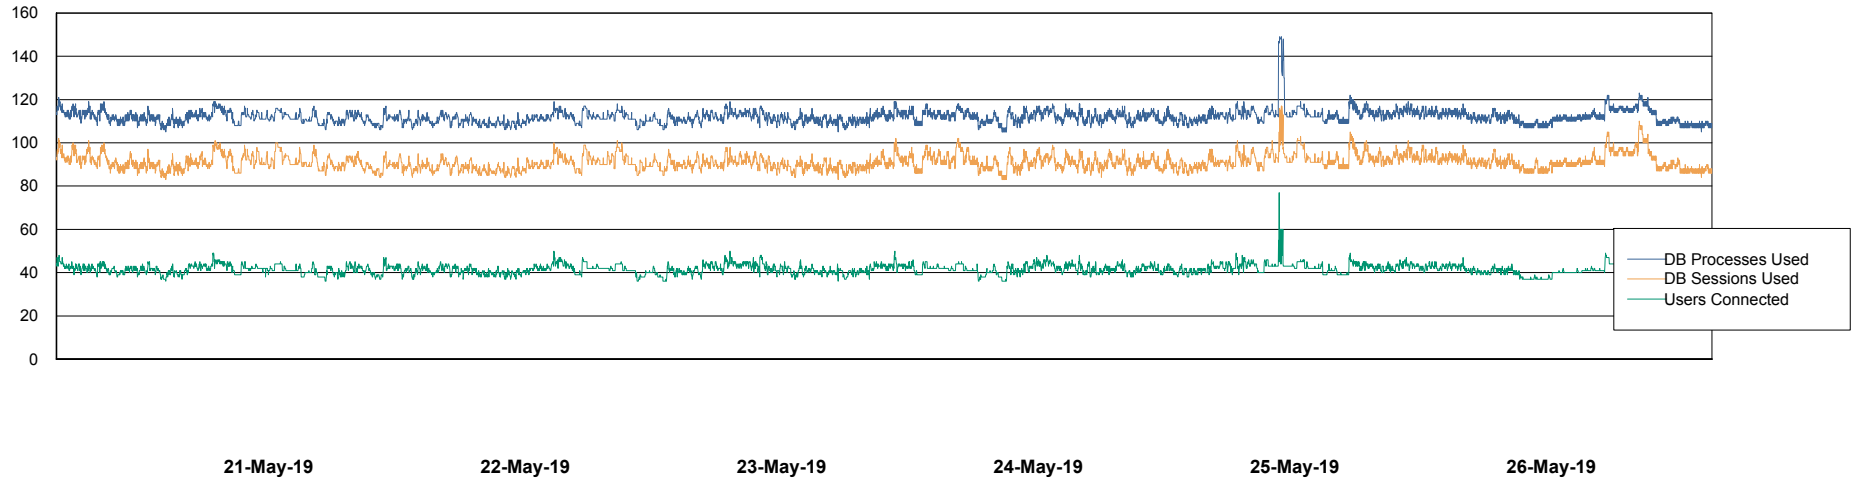

Weekly SLA Customer Report

Customer STK_Production
Database ID 82

Harddisk Usage STK_STAABSDB2 Standby DB Server

	Free disk space on c: (%)	Total disk space on c: (Gb)	Free disk space on d: (%)	Total disk space on d: (Gb)	Free disk space on e: (%)	Total disk space on e: (Gb)
26-May-19	73	99	47	350	29	1,000
25-May-19	73	99	48	350	29	1,000
24-May-19	73	99	48	350	29	1,000
23-May-19	73	99	48	350	29	1,000
22-May-19	73	99	48	350	29	1,000
21-May-19	73	99	48	350	29	1,000
20-May-19	73	99	48	350	29	1,000

Weekly SLA Customer Report

Customer STK_Production
Database ID 82

Database Performance STKDB_ABS1 Production Database

Weekly SLA Customer Report

Customer STK_Production
Database ID 82

Database Performance STKDB_ABS1SB Standby Database