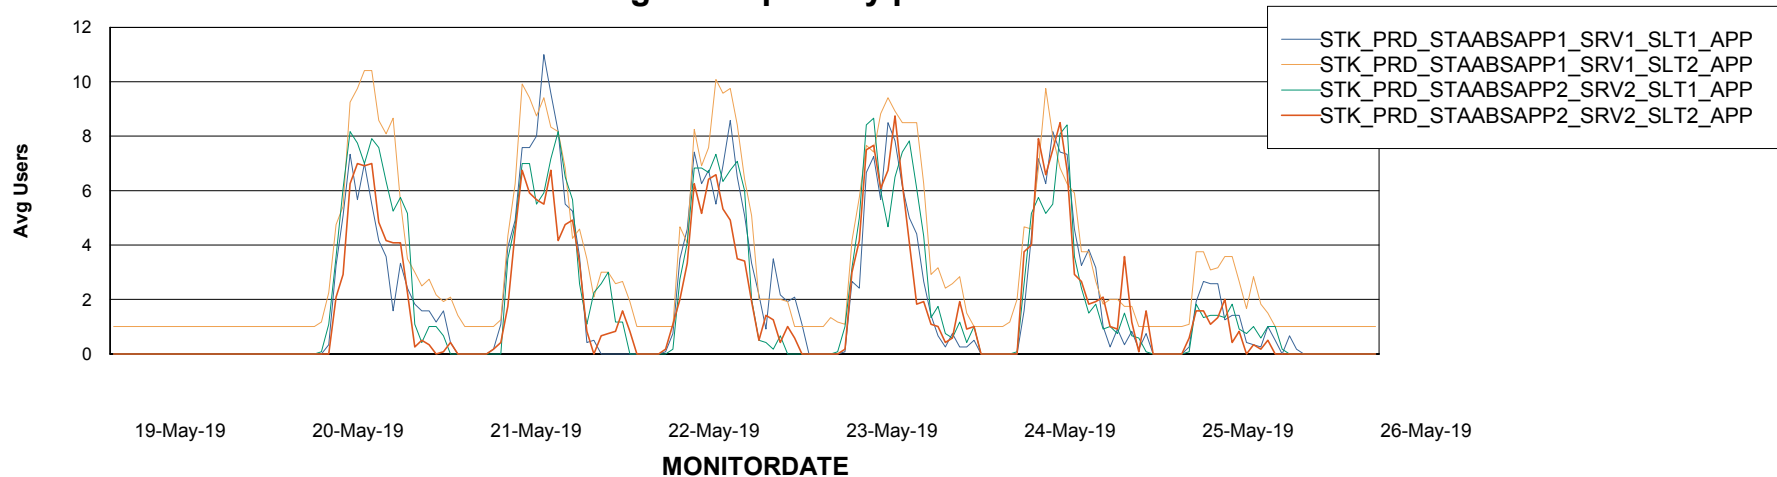

Weekly SLA Customer Report

Customer STK_Production
Database ID 82

ABSSolute Application Server Services

Avg memory used per ABS Server Service

Avg users per day per ABS server

Weekly SLA Customer Report

Customer STK_Production
 Database ID 82