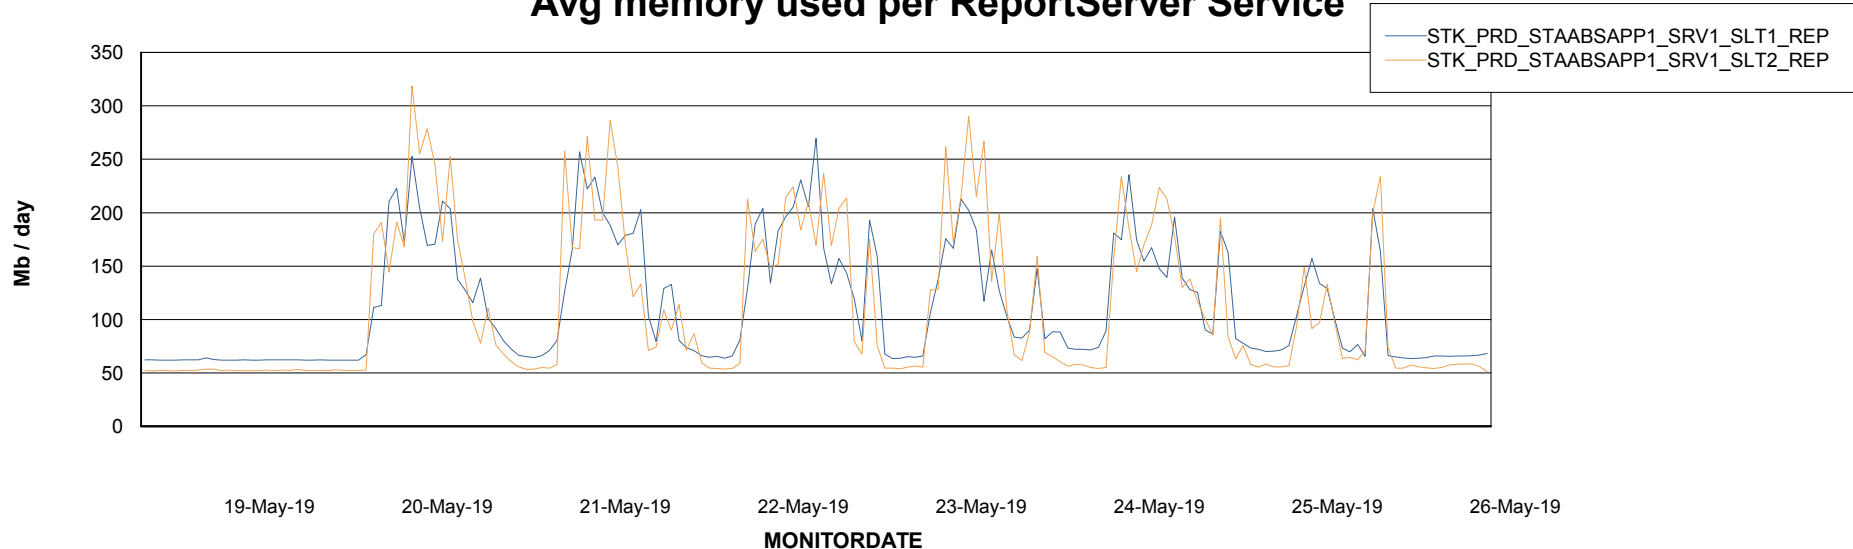

ABSSolute Application ReportServer Services

Avg memory used per ReportServer Service