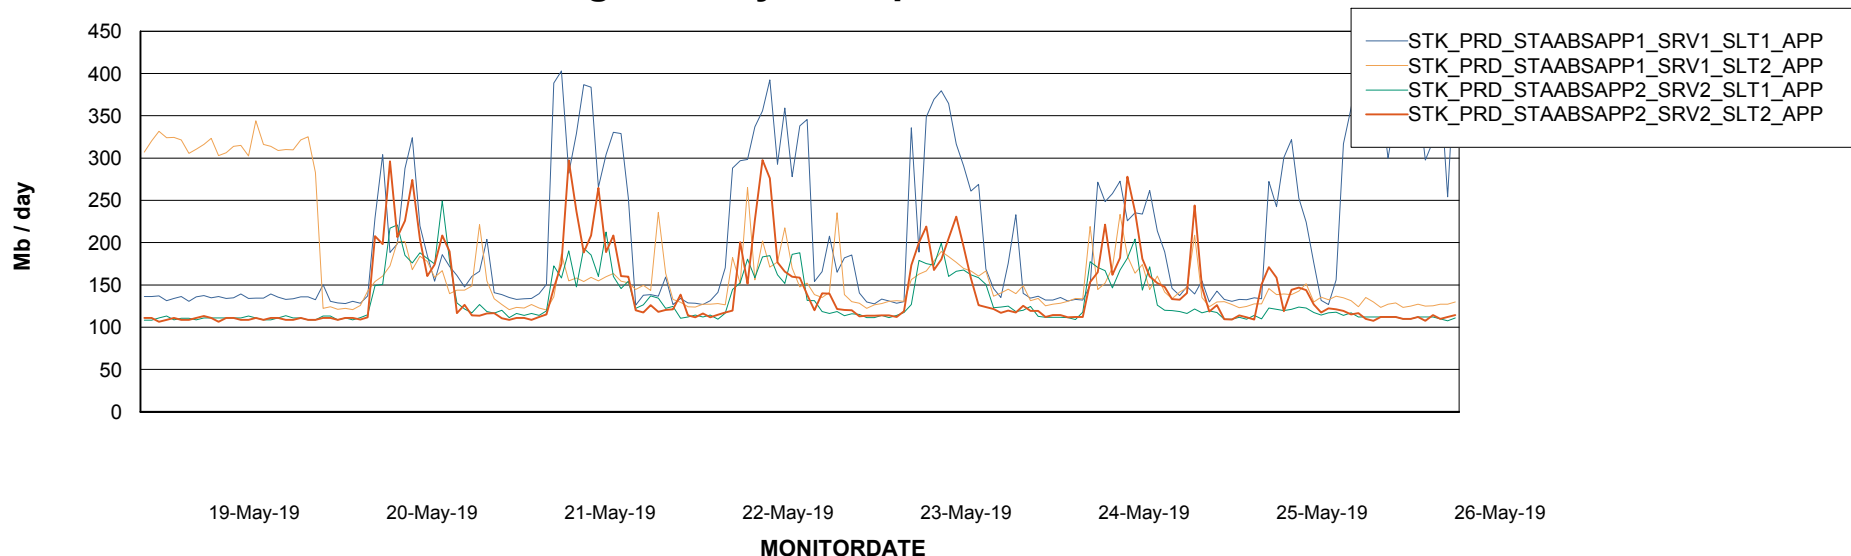

Weekly SLA Customer Report

Customer STK_Production
Database ID 82

Database Performance STKDB_ABS1 Production Database

Weekly SLA Customer Report

Customer STK_Production
Database ID 82

Database Performance STKDB_ABS1SB Standby Database

Weekly SLA Customer Report

Customer STK_Production
 Database ID 82

DATABASE SIZE STKDB_ABS1 Production Database

Database growth over last month

Database Tablespace STKDB_ABS1 Production Database

Date	Tablespace Name	Filesize (Gb)	Usedsize (Gb)	Percentage free
26-May-19	ABSDATA	177	107	40
	INDX	154	131	15
25-May-19	ABSDATA	177	107	40
	INDX	154	131	15
24-May-19	ABSDATA	177	107	40
	INDX	154	130	16
23-May-19	ABSDATA	177	107	40
	INDX	154	130	16
22-May-19	ABSDATA	177	107	40
	INDX	154	130	16
21-May-19	ABSDATA	177	107	40
	INDX	154	130	16
20-May-19	ABSDATA	177	107	40
	INDX	154	130	16

Weekly SLA Customer Report

Customer STK_Production
Database ID 82

ABSSolute Application Server Services

Avg memory used per ABS Server Service

Avg users per day per ABS server

Weekly SLA Customer Report

Customer STK_Production
 Database ID 82