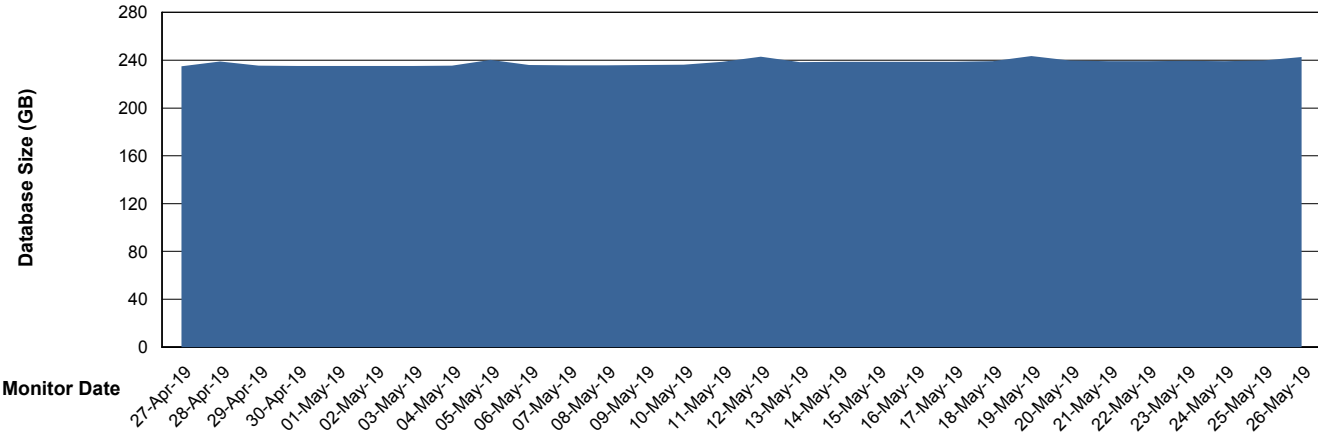

DATABASE SIZE STKDB_ABS1 Production Database

Database growth over last month

Database Tablespace STKDB_ABS1 Production Database

Date	Tablespace Name	Filesize (Gb)	Usedsize (Gb)	Percentage free
26-May-19	ABSDATA	177	107	40
	INDX	154	131	15
25-May-19	ABSDATA	177	107	40
	INDX	154	131	15
24-May-19	ABSDATA	177	107	40
	INDX	154	130	16
23-May-19	ABSDATA	177	107	40
	INDX	154	130	16
22-May-19	ABSDATA	177	107	40
	INDX	154	130	16
21-May-19	ABSDATA	177	107	40
	INDX	154	130	16
20-May-19	ABSDATA	177	107	40
	INDX	154	130	16