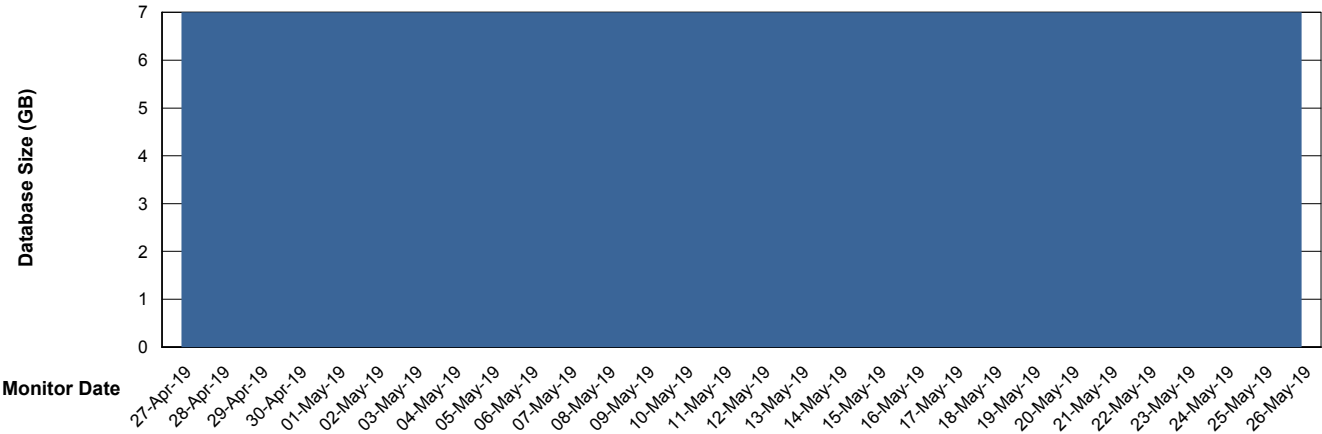

DATABASE SIZE SPIDB_Production

Database growth over last month

Database Tablespace SPIDB_Production

Date	Tablespace Name	Filesize (Gb)	Usedsize (Gb)	Percentage free
26-May-19	ABSDATA	4	3	25
	INDX	8	4	50
25-May-19	ABSDATA	4	3	25
	INDX	8	4	50
24-May-19	ABSDATA	4	3	25
	INDX	8	4	50
23-May-19	ABSDATA	4	3	25
	INDX	8	4	50
22-May-19	ABSDATA	4	3	25
	INDX	8	4	50
21-May-19	ABSDATA	4	3	25
	INDX	8	4	50
20-May-19	ABSDATA	4	3	25
	INDX	8	4	50