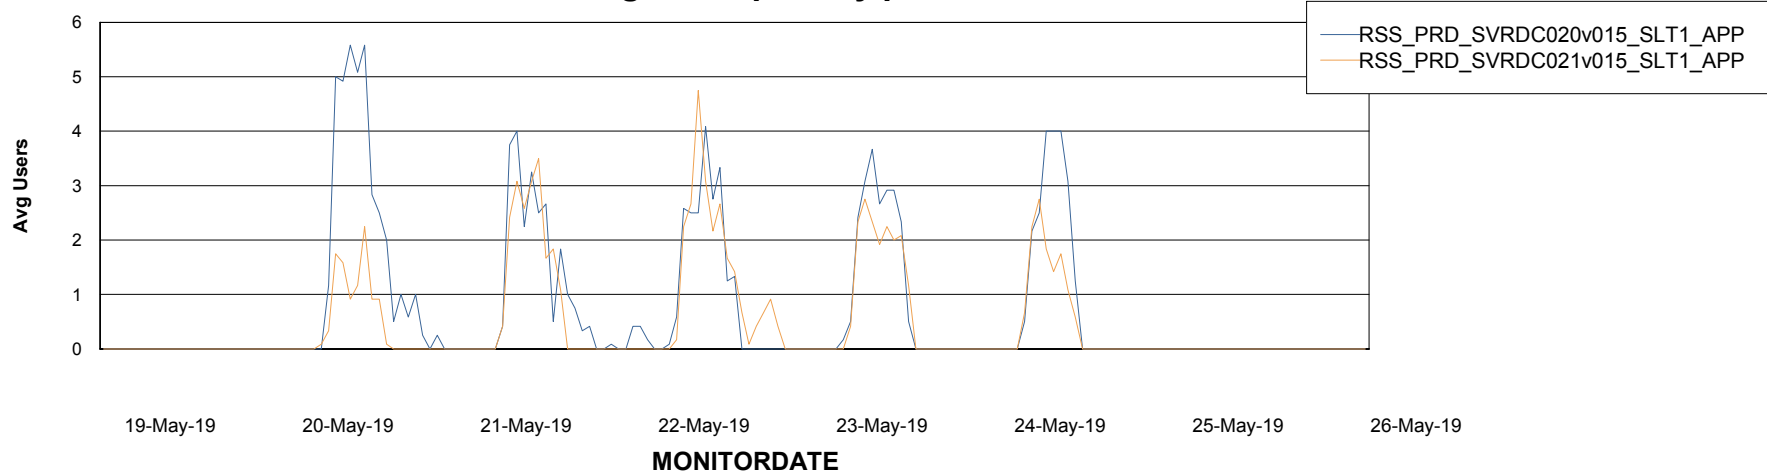

Weekly SLA Customer Report

Customer RSS Production
Database ID 52

ABSSolute Application Server Services

Avg memory used per ABS Server Service

Avg users per day per ABS server

Weekly SLA Customer Report

Customer RSS Production
Database ID 52