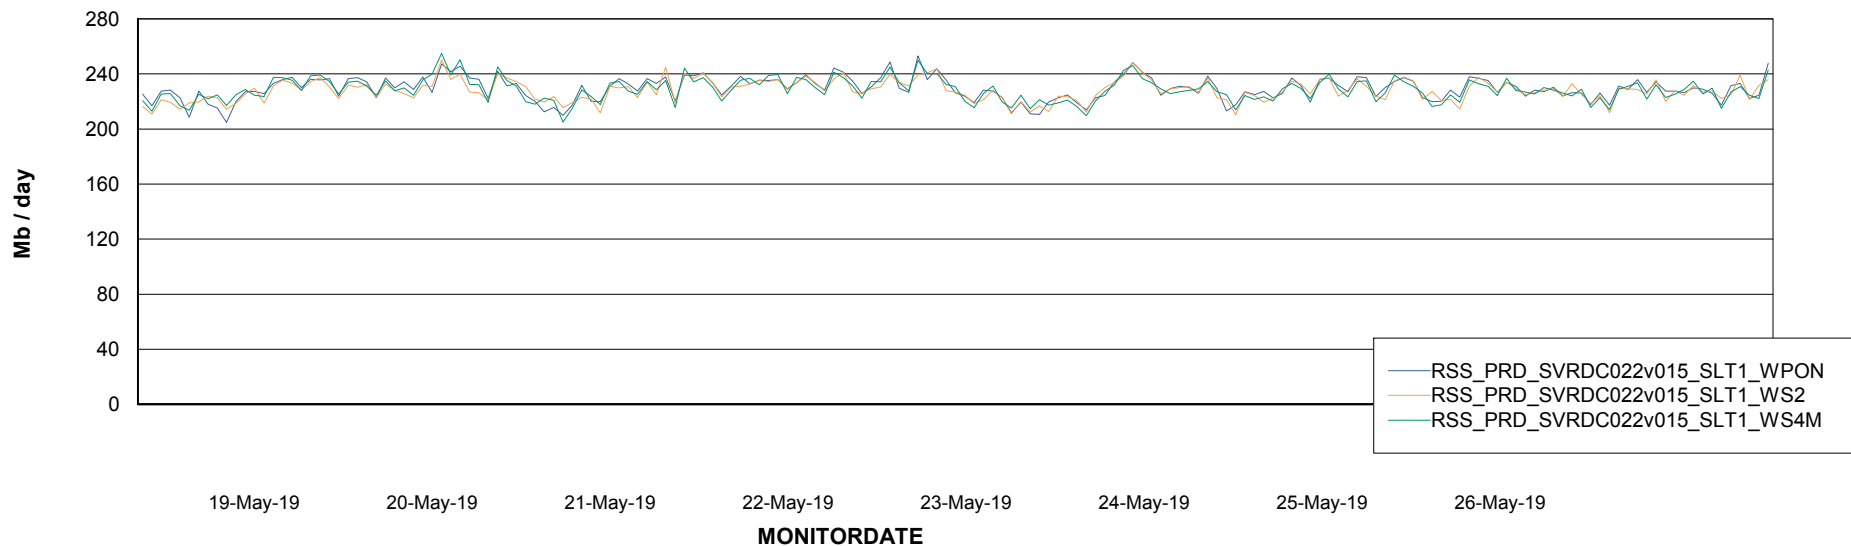

ABSSolute Application ReportServer Services

Avg memory used per ReportServer Service

Weekly SLA Customer Report

Customer RSS Production
Database ID 52

ABSSolute Web Component Services

Avg memory used per ABS Web component