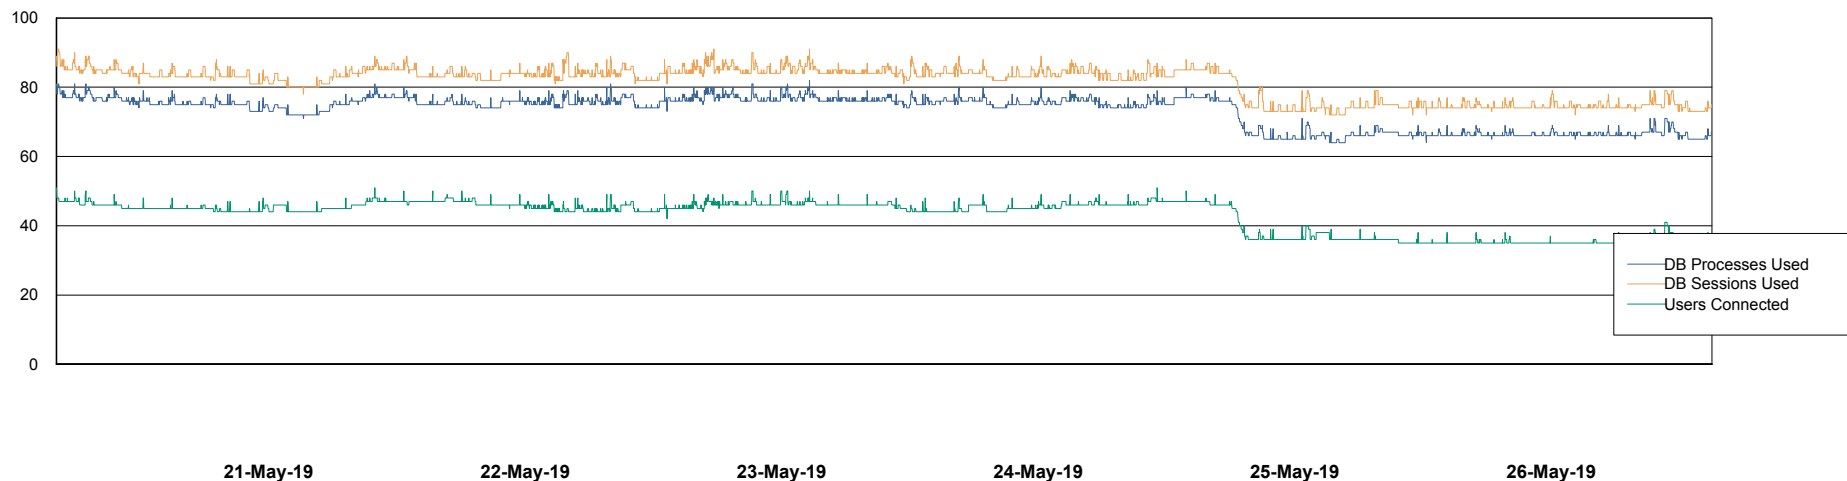

Database Performance RSSDB_Production