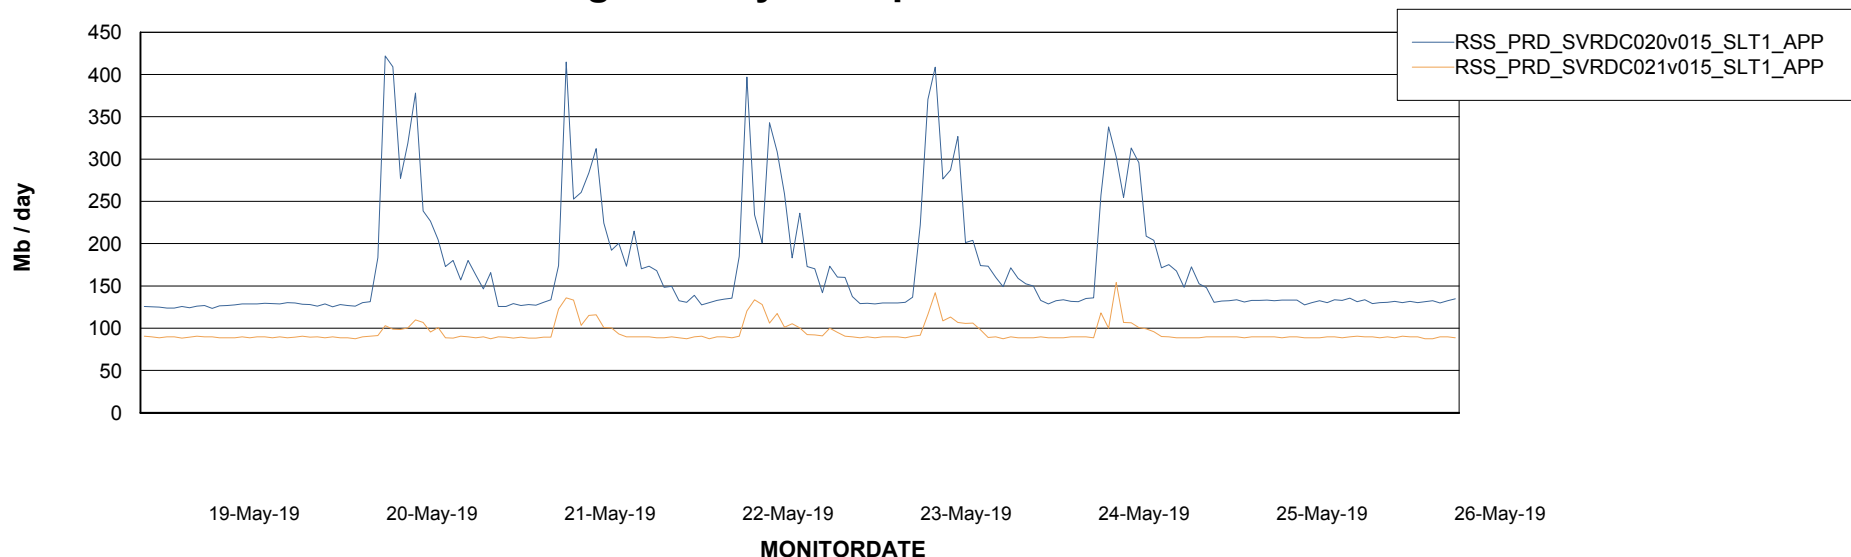

Customer RSS Production
 Database ID 52

DATABASE SIZE RSSDB_Production

Database growth over last month

Database Tablespace RSSDB_Production

Date	Tablespace Name	Filesize (Gb)	Usedsize (Gb)	Percentage free
26-May-19	ABSDATA	30,000	23,503	22
	INDX	40,000	31,160	22
25-May-19	ABSDATA	30,000	23,503	22
	INDX	40,000	31,160	22
24-May-19	ABSDATA	30,000	23,431	22
	INDX	40,000	31,160	22
23-May-19	ABSDATA	30,000	23,358	22
	INDX	40,000	31,040	22
22-May-19	ABSDATA	30,000	23,278	22
	INDX	40,000	31,004	22
21-May-19	ABSDATA	30,000	23,262	22
	INDX	40,000	30,960	23
20-May-19	ABSDATA	30,000	23,174	23
	INDX	40,000	30,919	23

Weekly SLA Customer Report

Customer RSS Production
Database ID 52

ABSSolute Application Server Services

Avg memory used per ABS Server Service

Avg users per day per ABS server

Weekly SLA Customer Report

Customer RSS Production
Database ID 52