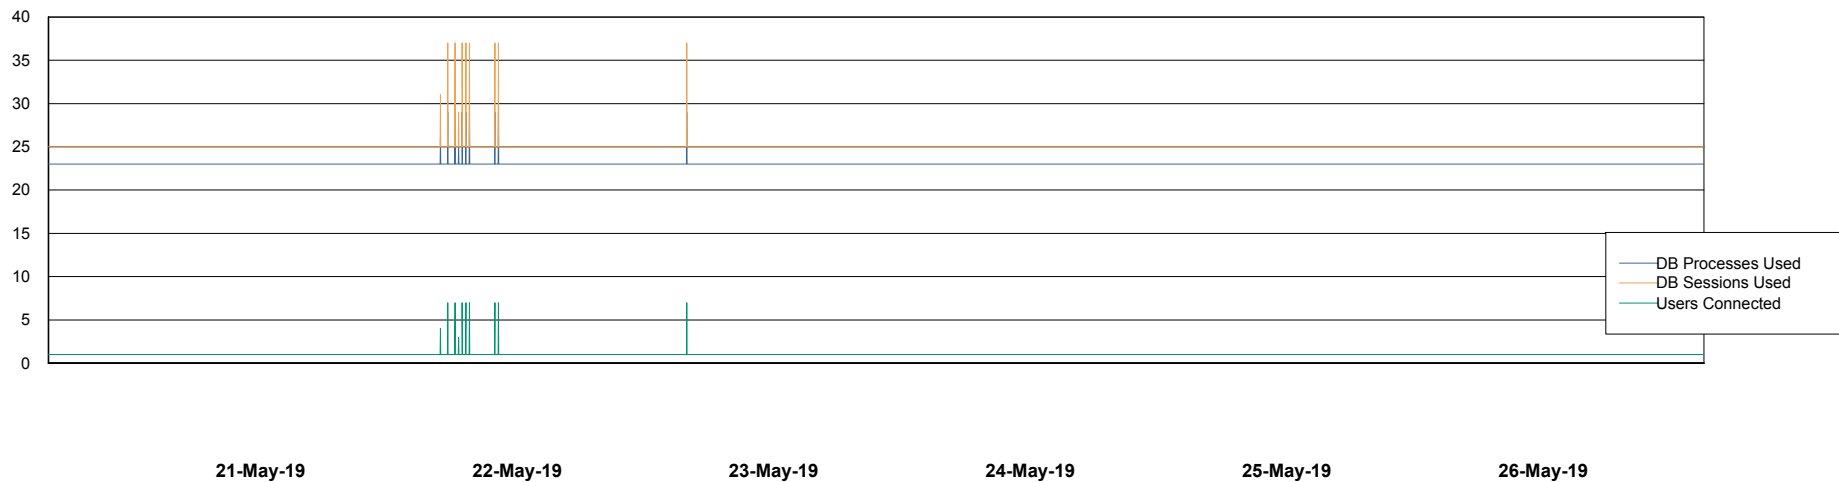

Weekly SLA Customer Report

Customer RSS Production
Database ID 52

Database Performance RSSDB_Production

Weekly SLA Customer Report

Customer RSS Production
Database ID 52

Database Performance RSSDB_Standby

Weekly SLA Customer Report