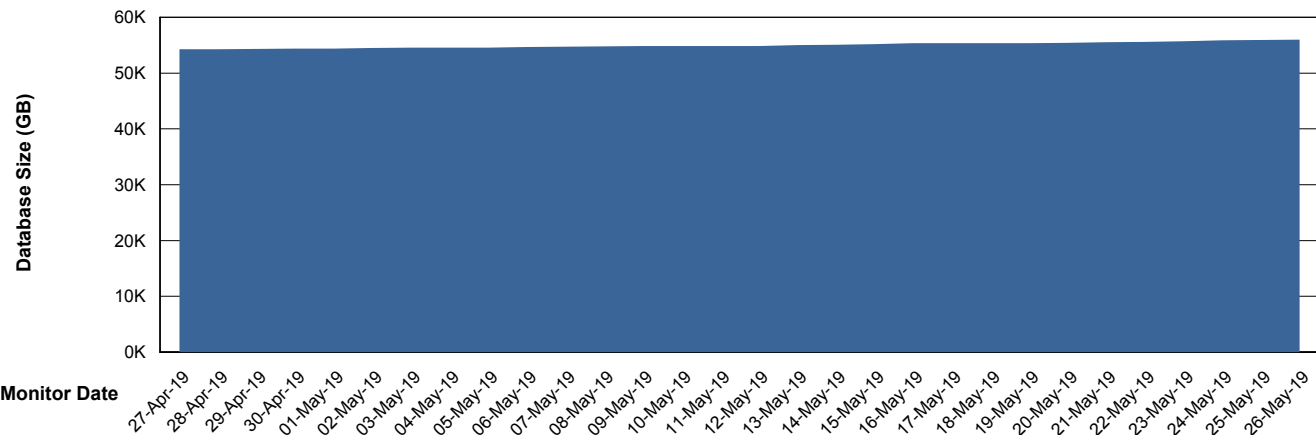

DATABASE SIZE RSSDB_Production

Database growth over last month