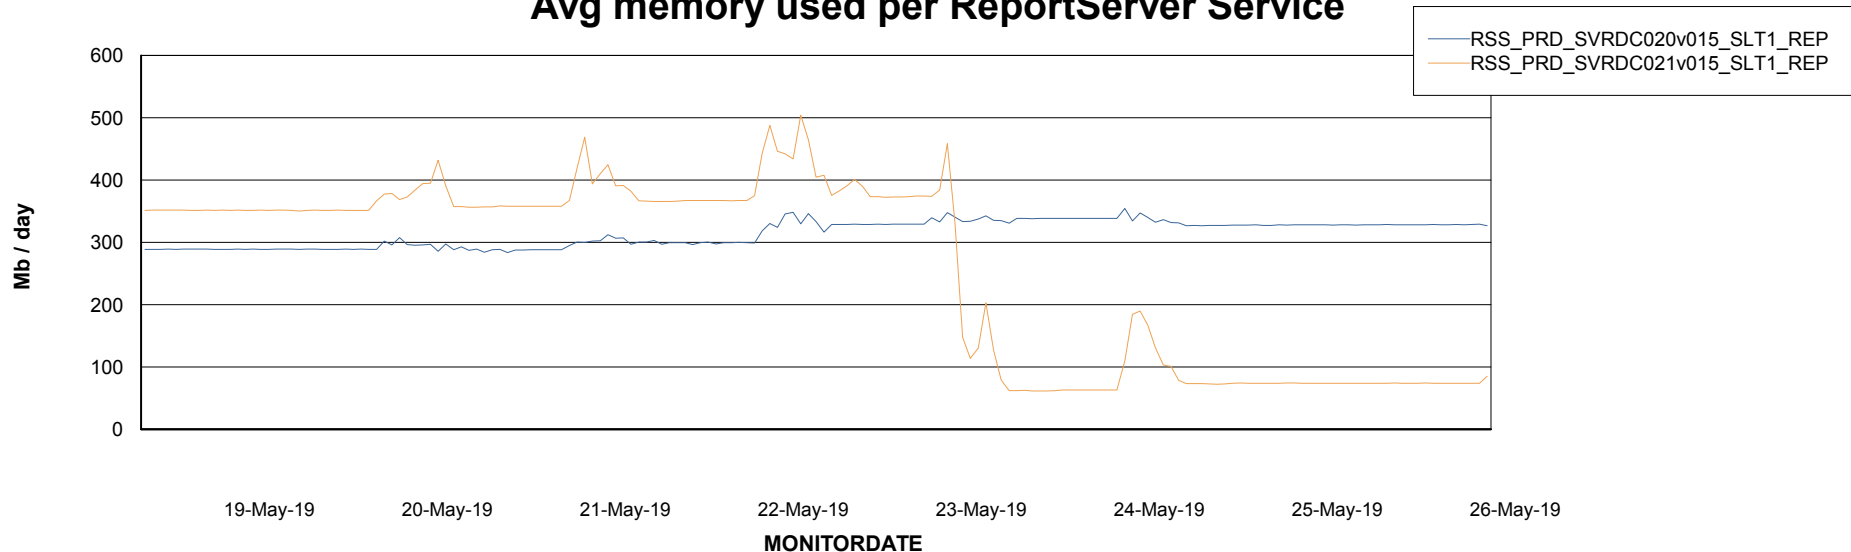

ABSSolute Application ReportServer Services

Avg memory used per ReportServer Service