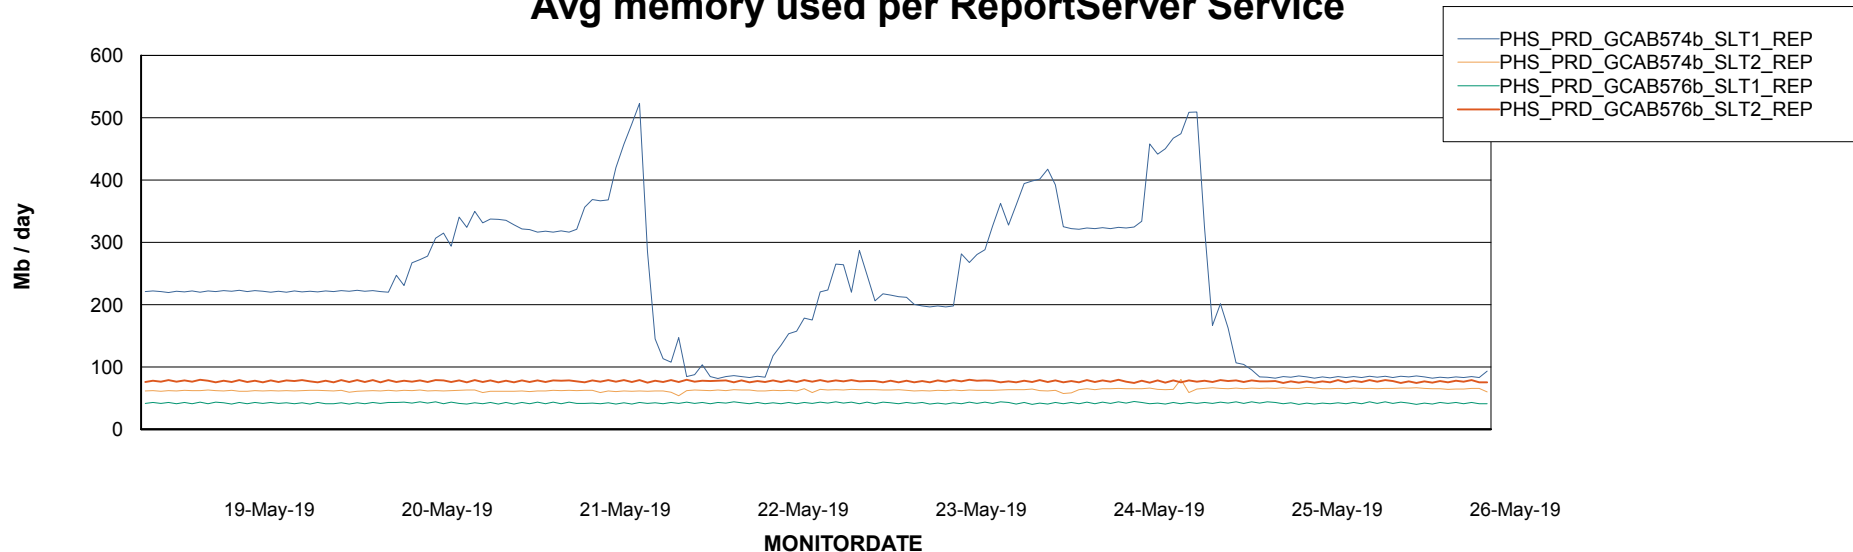

ABSSolute Application ReportServer Services

Avg memory used per ReportServer Service