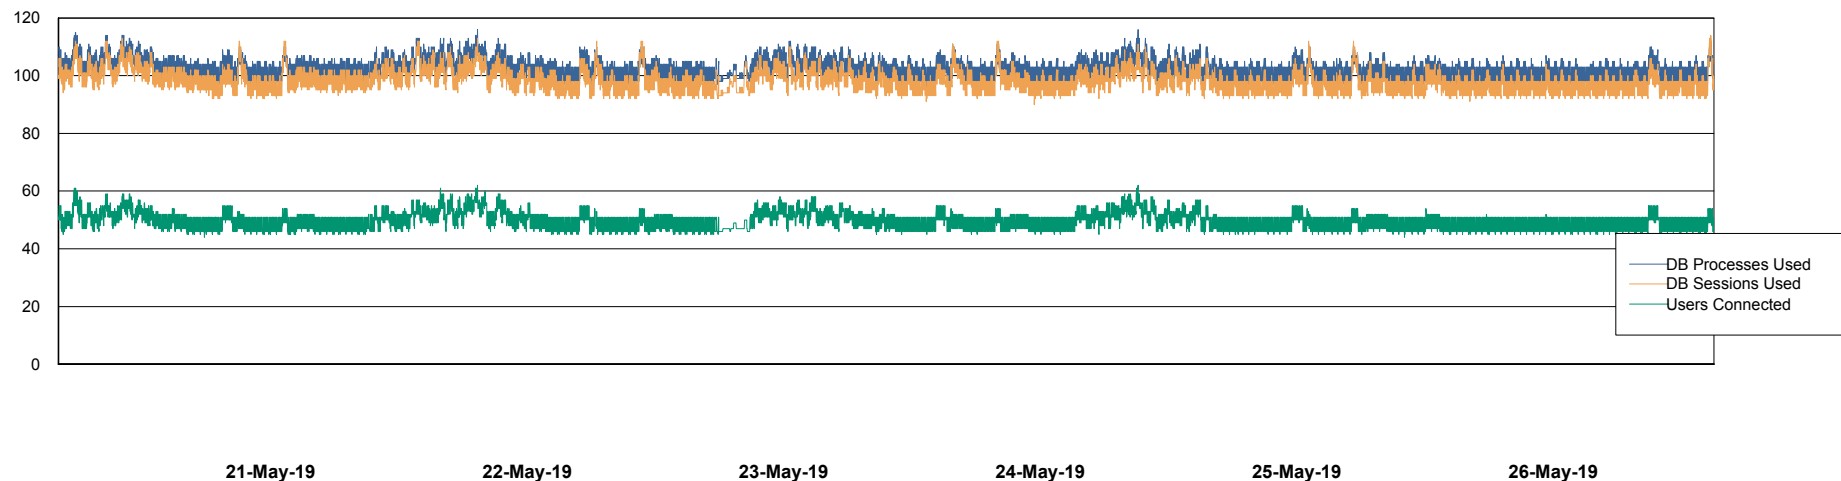

Database Performance PHSDB_Production