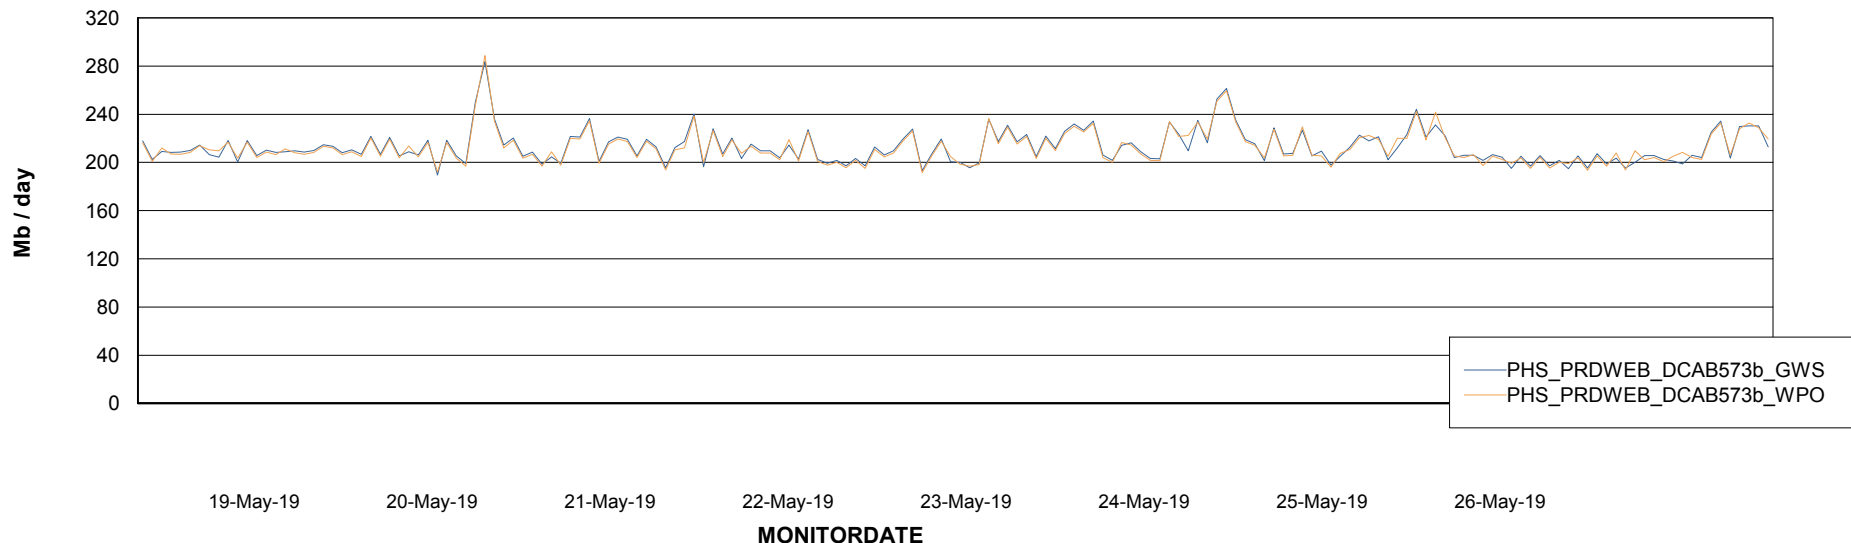

ABSSolute Web Component Services

Avg memory used per ABS Web component