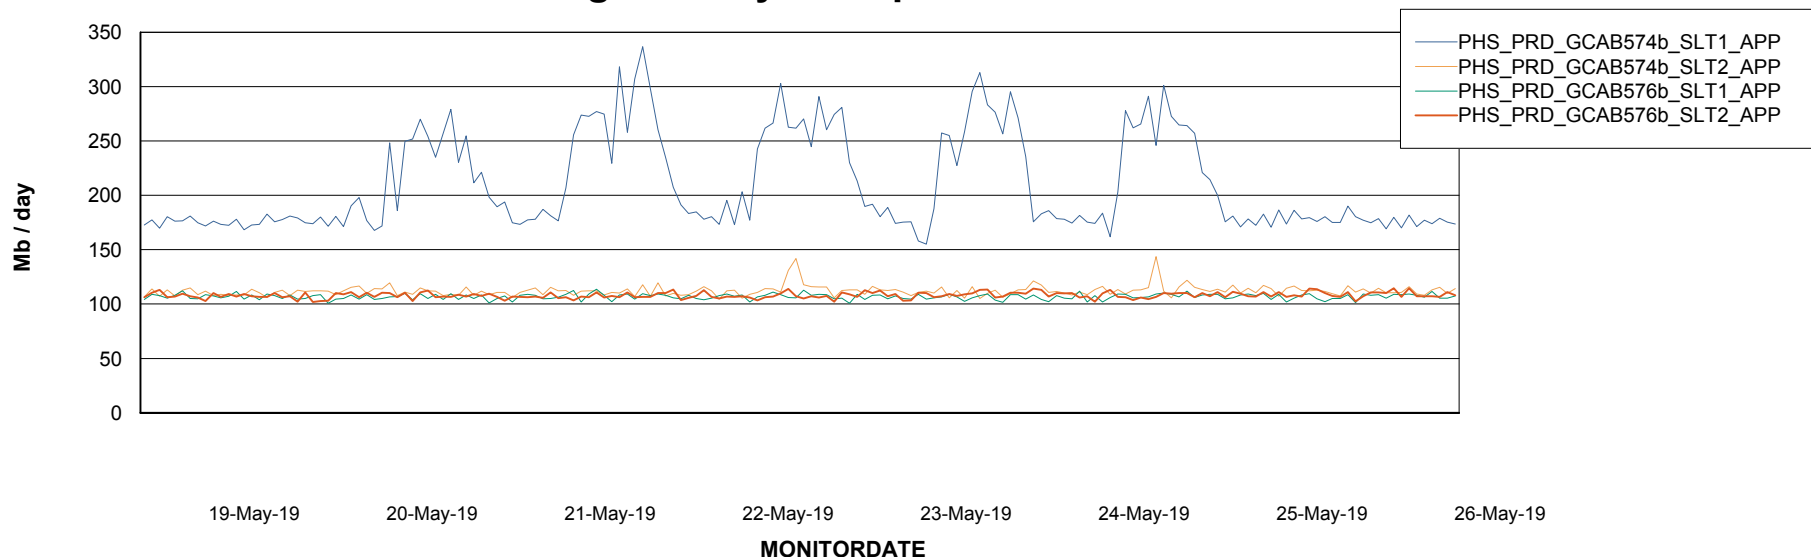

ABSolute Application Server Services

Avg memory used per ABS Server Service