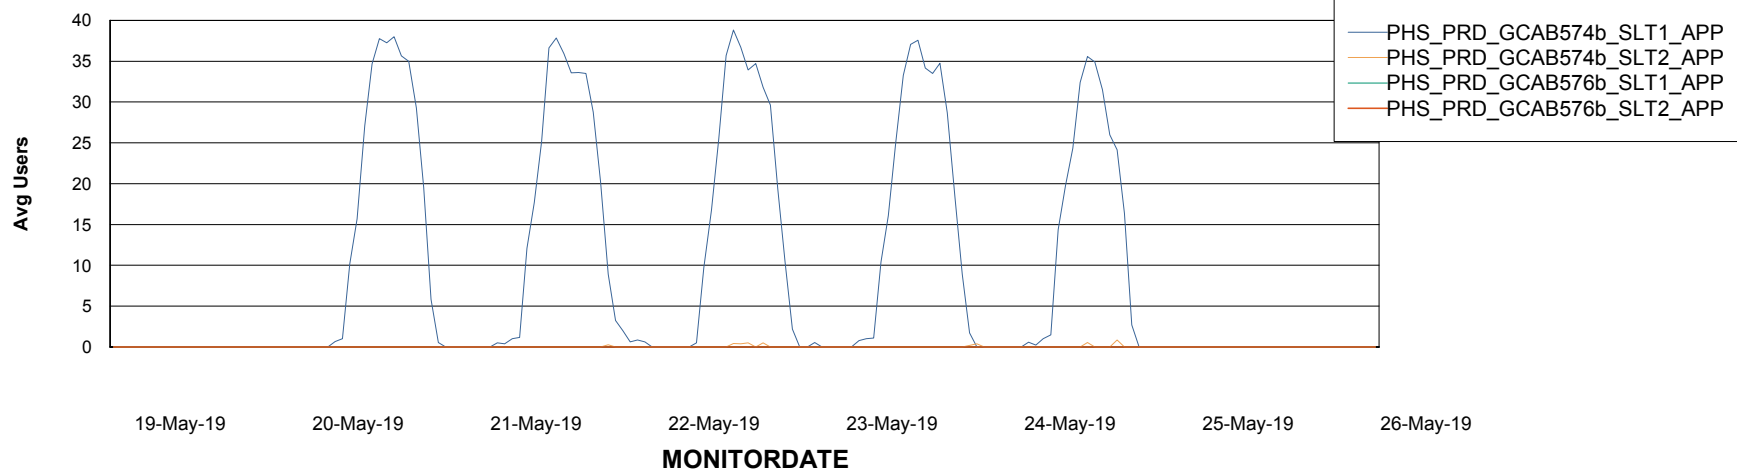

Avg users per day per ABS server