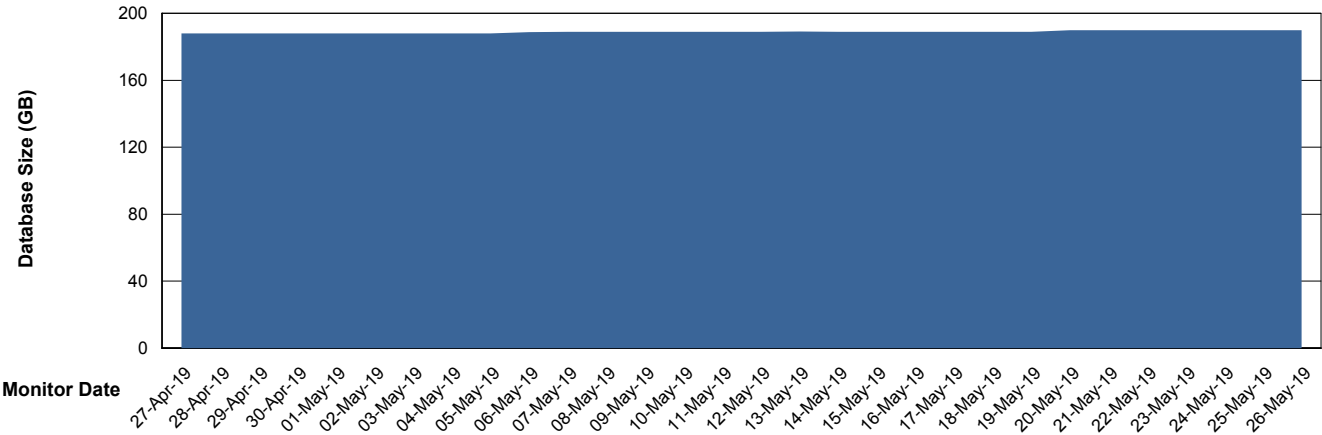

DATABASE SIZE PHSDB_Production

Database growth over last month