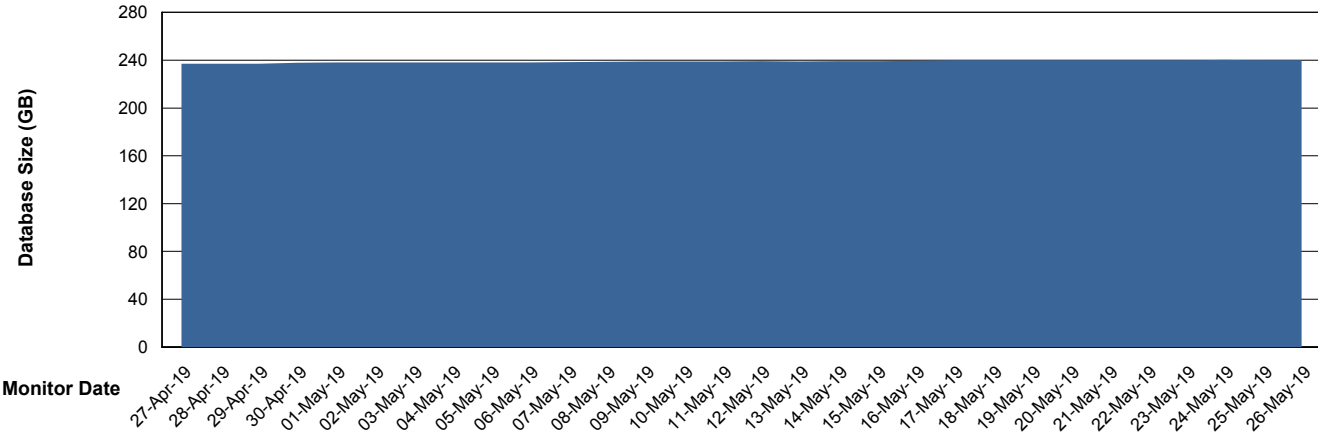

DATABASE SIZE PCODB_Production

Database growth over last month

Database Tablespace PCODB_Production

Date	Tablespace Name	Filesize (Gb)	Usedsize (Gb)	Percentage free
26-May-19	ABSDATA	150	86	43
	INDX	200	121	40
25-May-19	ABSDATA	150	86	43
	INDX	200	121	40
24-May-19	ABSDATA	150	86	43
	INDX	200	121	40
23-May-19	ABSDATA	150	86	43
	INDX	200	121	40
22-May-19	ABSDATA	150	86	43
	INDX	200	121	40
21-May-19	ABSDATA	150	86	43
	INDX	200	121	40
20-May-19	ABSDATA	150	86	43
	INDX	200	121	40