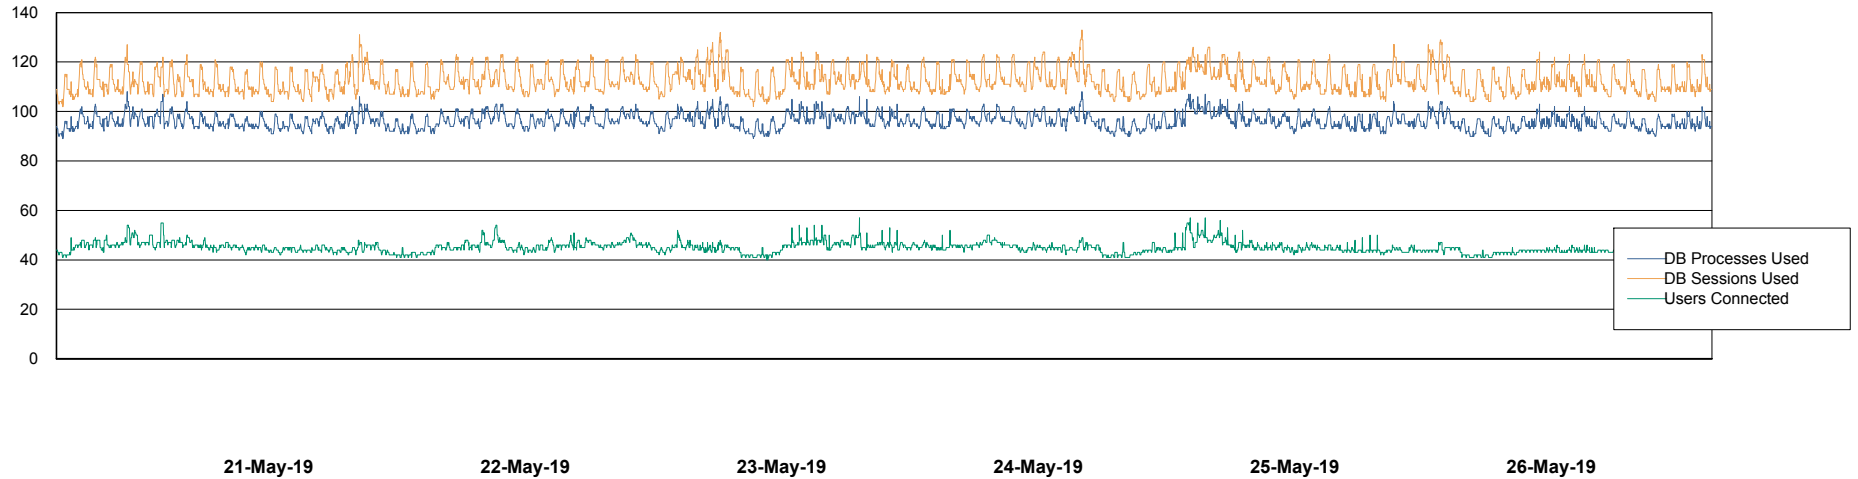

Database Performance PCODB_Production