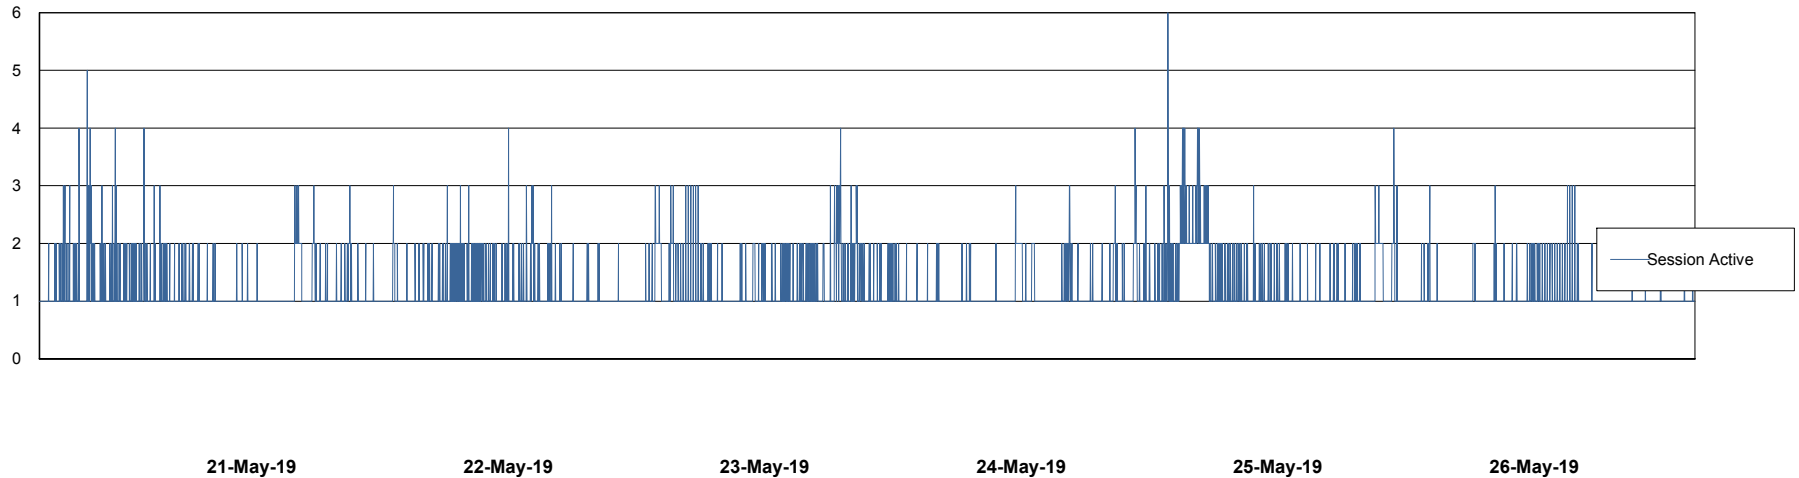

Database Performance PCODB_Production