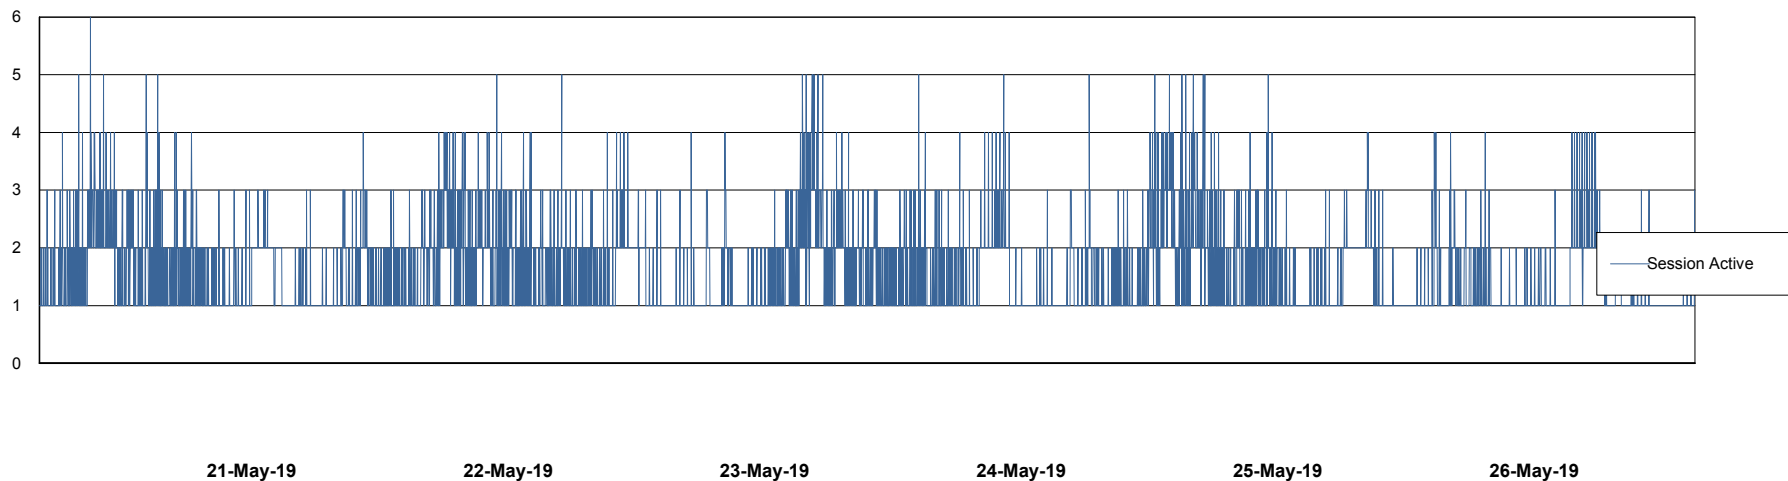

Weekly SLA Customer Report

Customer NIX_Production
Database ID 51

Database Performance NIXDB_BI

Weekly SLA Customer Report

Customer NIX_Production
Database ID 51

Database Performance NIXDB_Production

Weekly SLA Customer Report