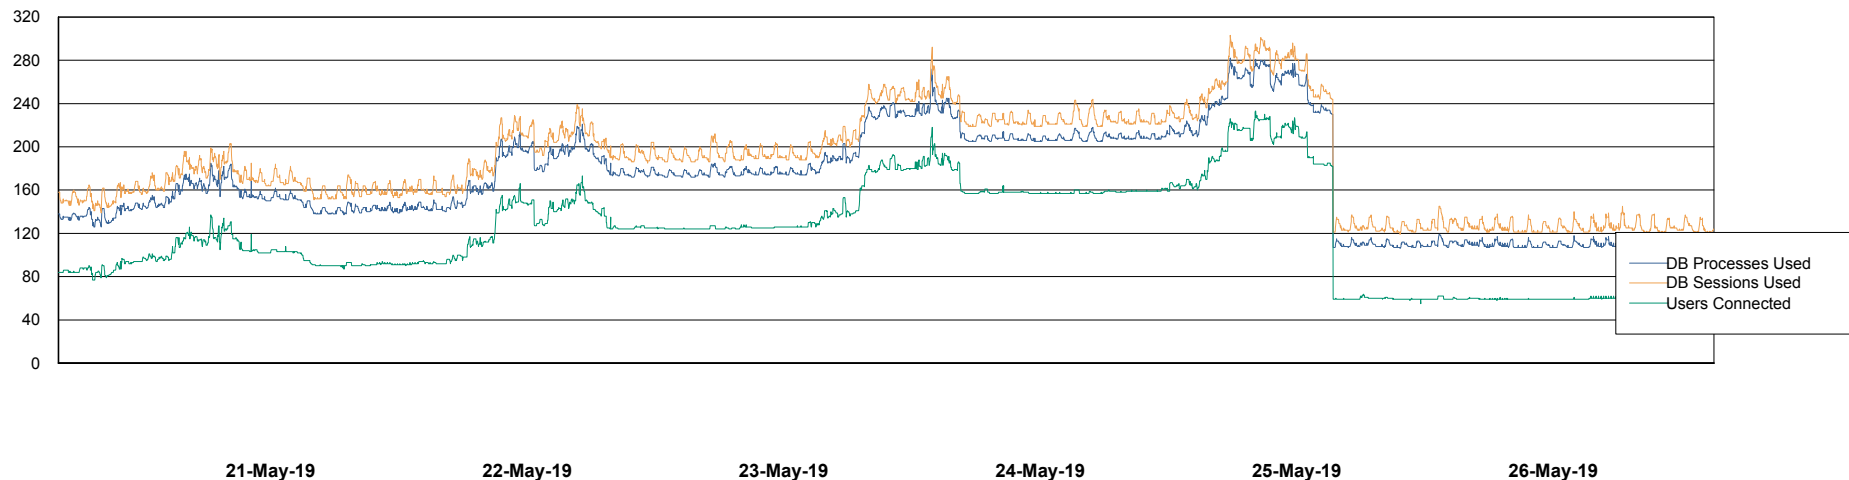

Weekly SLA Customer Report

Customer NIX_Production
Database ID 51

Database Performance NIXDB_BI

Weekly SLA Customer Report

Customer NIX_Production
Database ID 51

Database Performance NIXDB_Production

Weekly SLA Customer Report