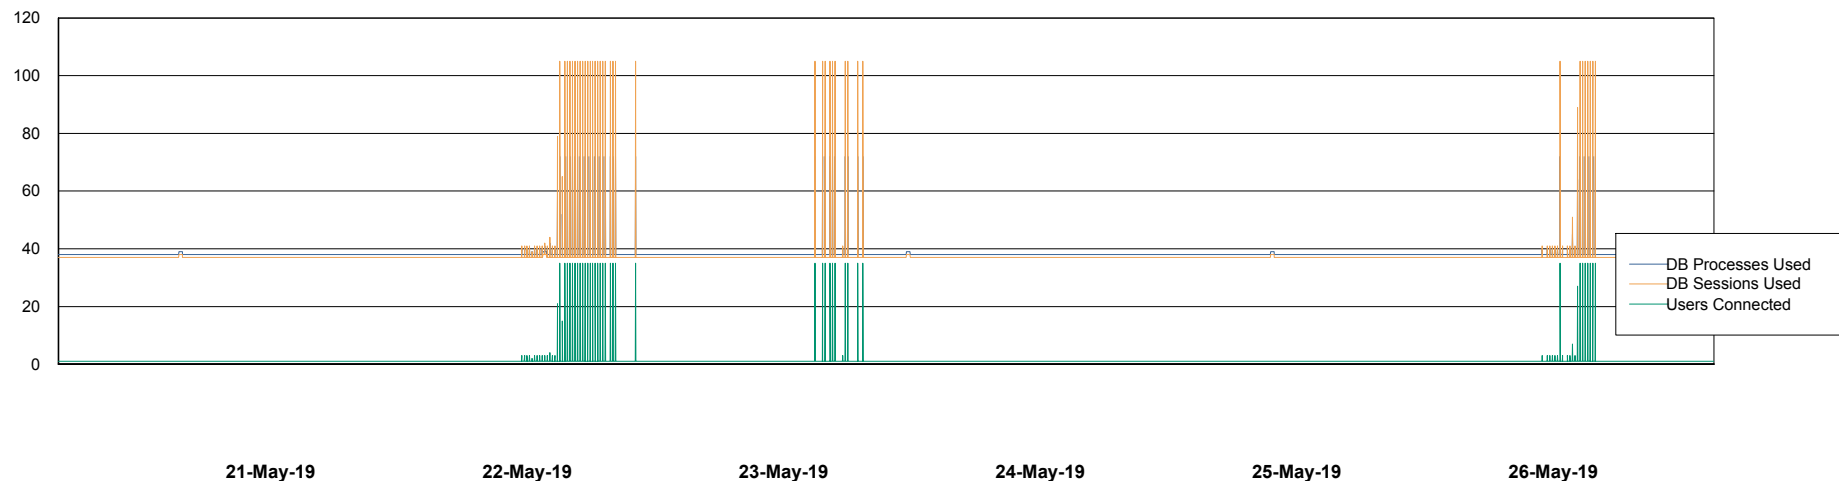

Database Performance NIXDB_Standby