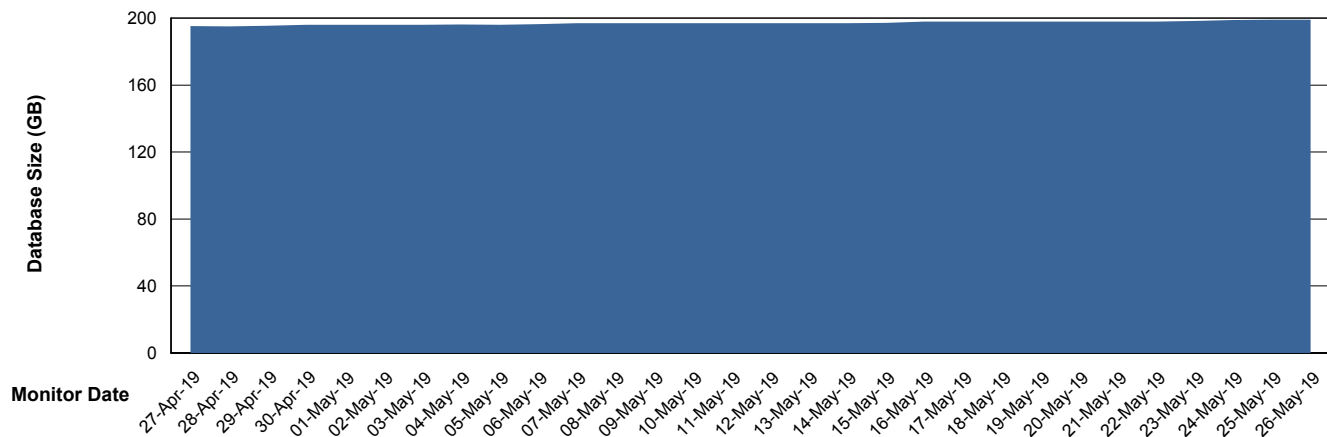

Weekly SLA Customer Report

Customer NIX_Production
Database ID 51

Database Performance NIXDB_BI

Weekly SLA Customer Report

Customer NIX_Production
Database ID 51

Database Performance NIXDB_Production

Weekly SLA Customer Report

Customer NIX_Production
Database ID 51

Database Performance NIXDB_Standby

Weekly SLA Customer Report

Customer NIX_Production
Database ID 51

DATABASE SIZE NIXDB_BI

Database growth over last month

DATABASE SIZE NIXDB_Production

Database growth over last month

Weekly SLA Customer Report

Customer NIX_Production
 Database ID 51

Database Tablespace NIXDB_BI

Date	Tablespace Name	Filesize (Gb)	Usedsize (Gb)	Percentage free
26-May-19	ABSDATA	68	58	15
	INDX	66	57	14
25-May-19	ABSDATA	68	58	15
	INDX	66	57	14
24-May-19	ABSDATA	68	58	15
	INDX	66	57	14
23-May-19	ABSDATA	68	58	15
	INDX	66	57	14
22-May-19	ABSDATA	68	58	15
	INDX	66	57	14
21-May-19	ABSDATA	68	58	15
	INDX	66	57	14
20-May-19	ABSDATA	68	58	15
	INDX	66	57	14