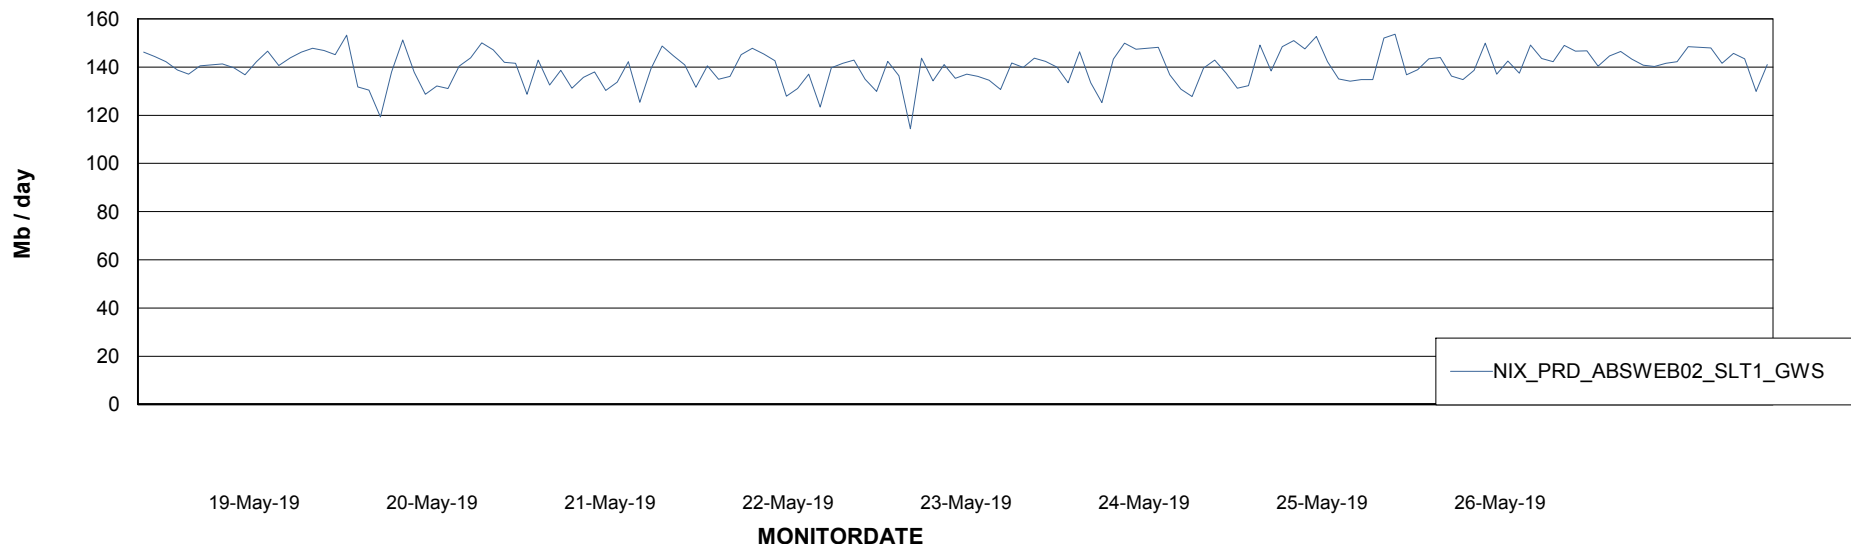

ABSSolute Web Component Services

Avg memory used per ABS Web component