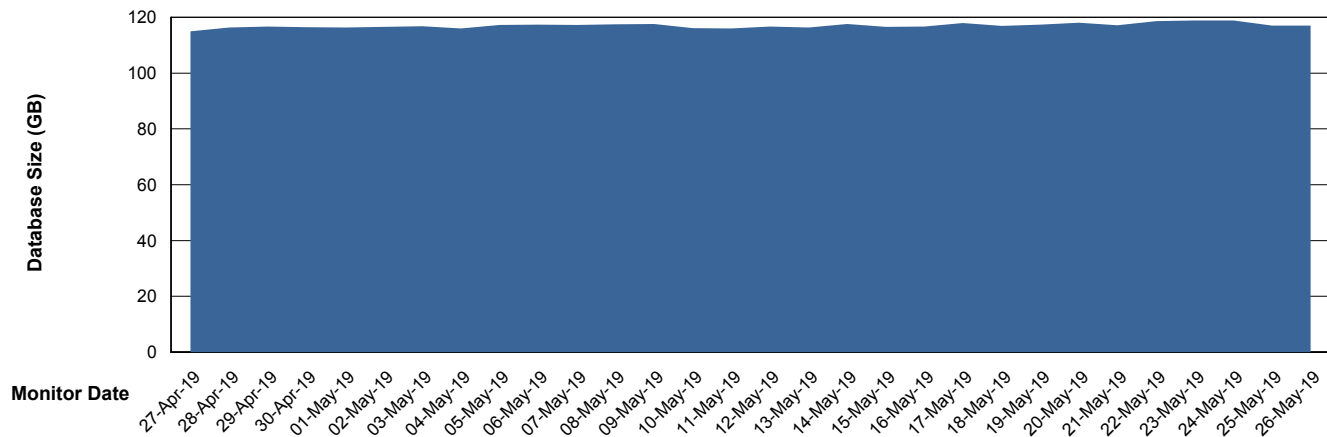

Customer NIX_Production
Database ID 51

Database Performance NIXDB_Standby

Weekly SLA Customer Report

Customer NIX_Production
Database ID 51

DATABASE SIZE NIXDB_BI

Database growth over last month

DATABASE SIZE NIXDB_Production

Database growth over last month

Weekly SLA Customer Report

Customer NIX_Production
 Database ID 51

Database Tablespace NIXDB_BI

Date	Tablespace Name	Filesize (Gb)	Usedsize (Gb)	Percentage free
26-May-19	ABSDATA	68	58	15
	INDX	66	57	14
25-May-19	ABSDATA	68	58	15
	INDX	66	57	14
24-May-19	ABSDATA	68	58	15
	INDX	66	57	14
23-May-19	ABSDATA	68	58	15
	INDX	66	57	14
22-May-19	ABSDATA	68	58	15
	INDX	66	57	14
21-May-19	ABSDATA	68	58	15
	INDX	66	57	14
20-May-19	ABSDATA	68	58	15
	INDX	66	57	14