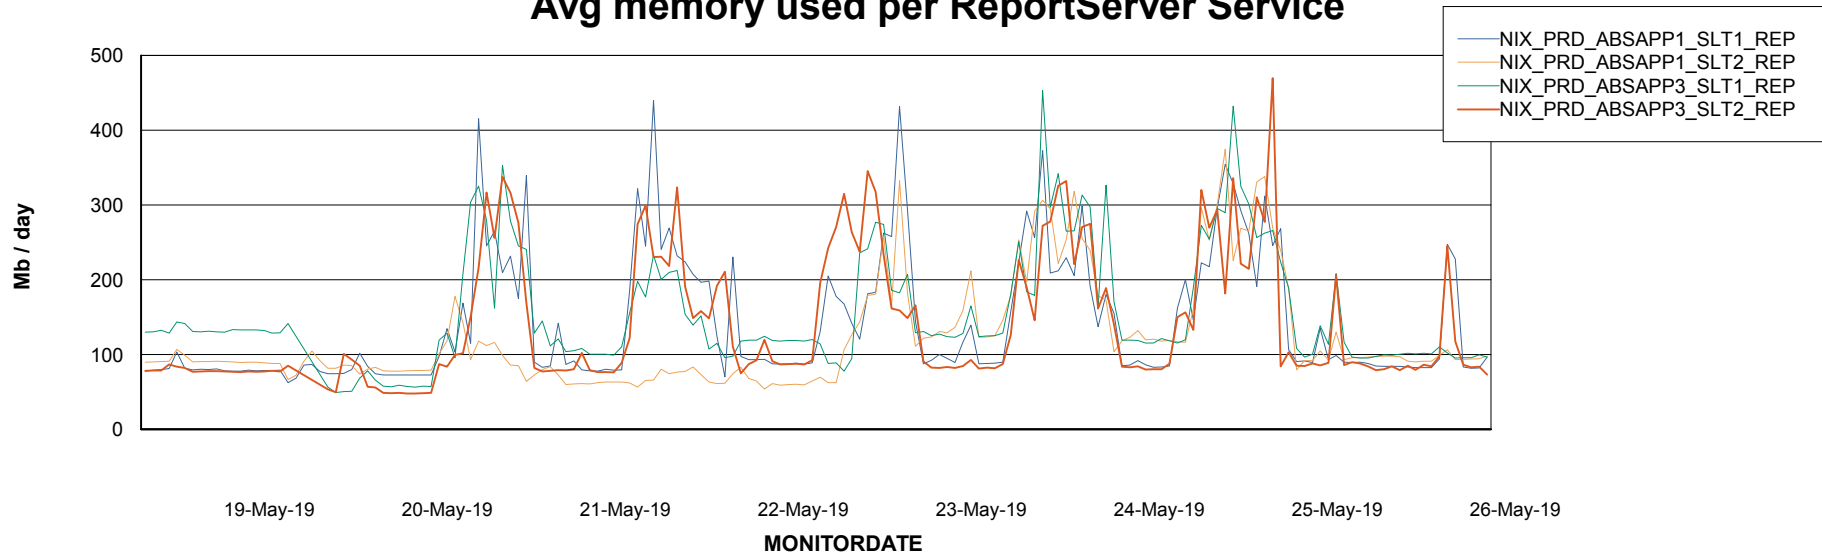

Avg users per day per ABS server

Weekly SLA Customer Report

Customer NIX_Production
Database ID 51

ABSSolute Application ReportServer Services

Avg memory used per ReportServer Service

Weekly SLA Customer Report