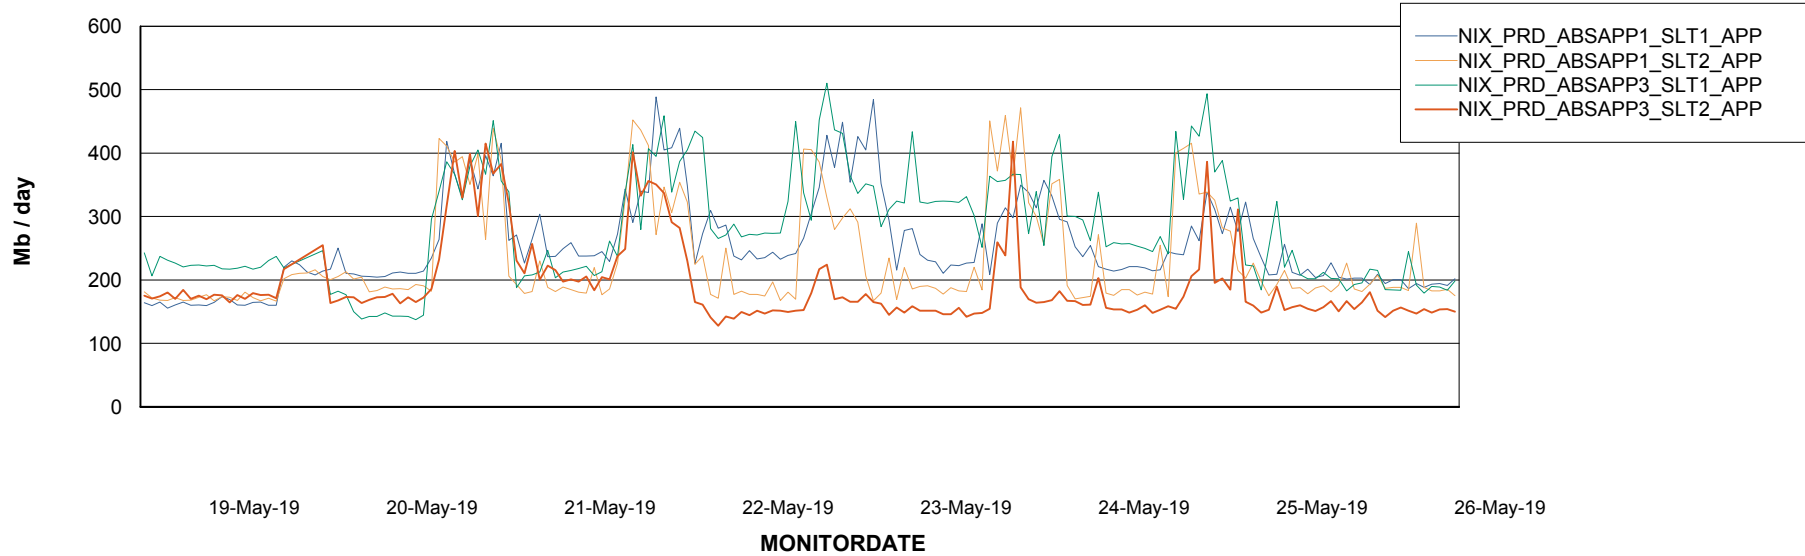

Standby Database Health NIX_Production

Recovery lag for last 7 days

Weekly SLA Customer Report

Customer NIX_Production
Database ID 51

ABSSolute Application Server Services

Avg memory used per ABS Server Service