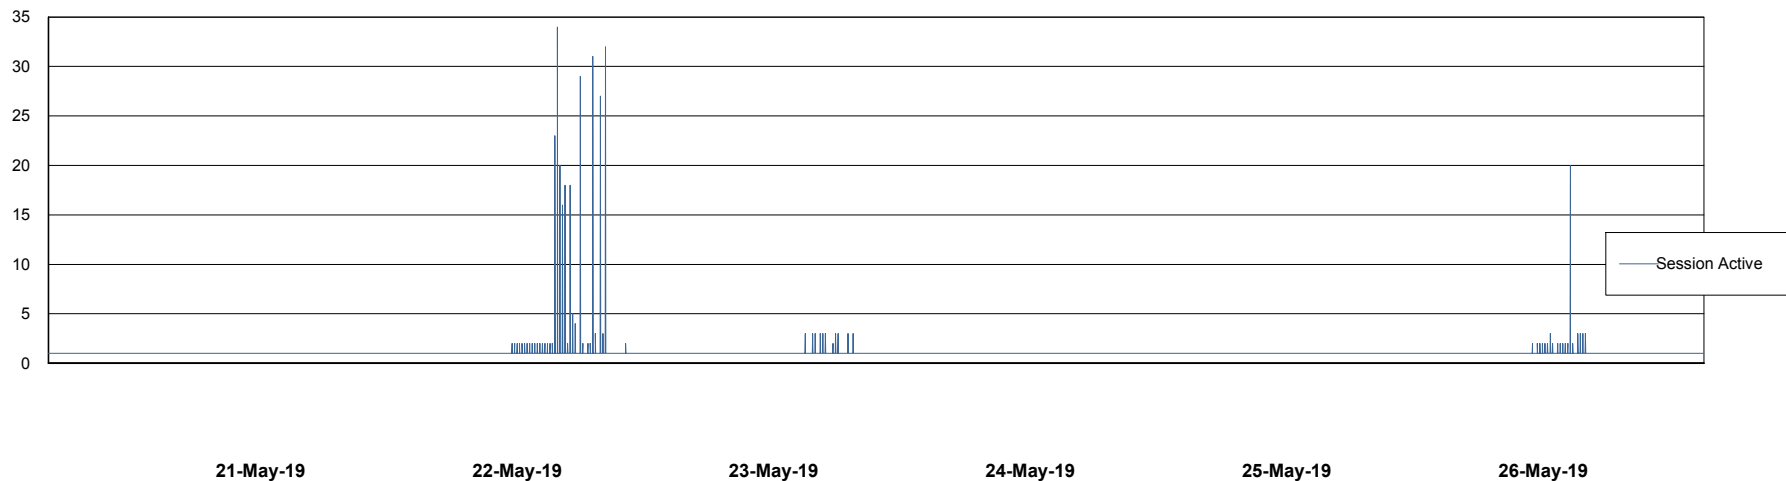

Database Performance NIXDB_Standby