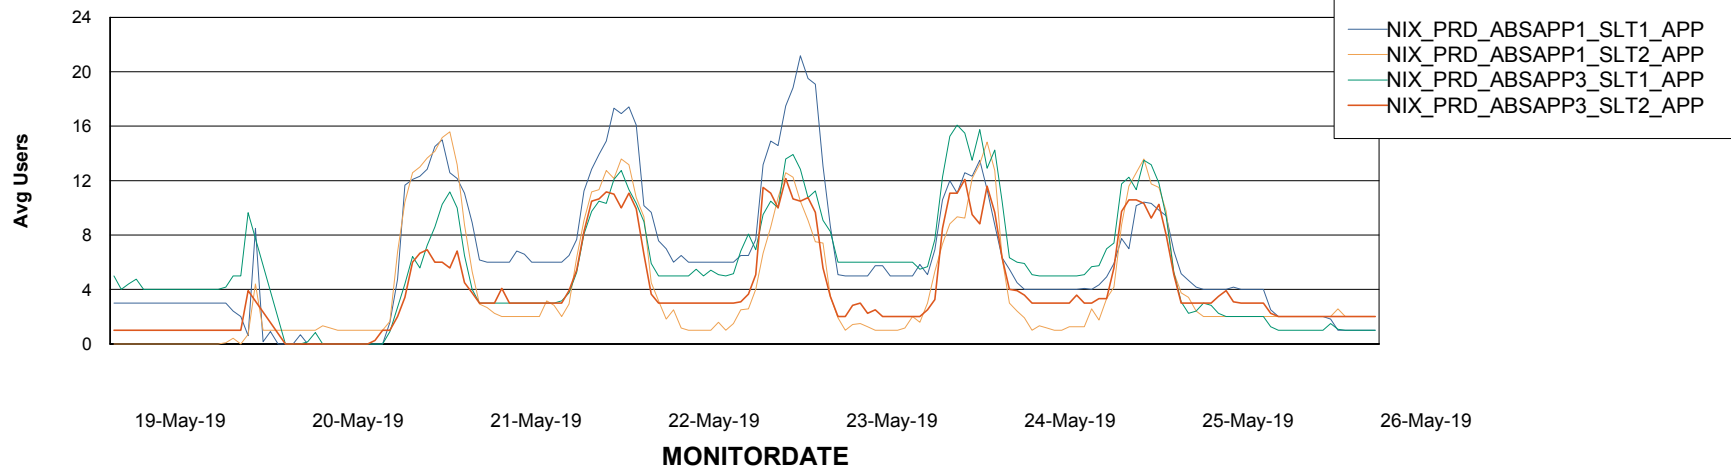

Standby Database Health NIX_Production

Recovery lag for last 7 days

Weekly SLA Customer Report

Customer NIX_Production
Database ID 51

ABSSolute Application Server Services

Avg memory used per ABS Server Service

Avg users per day per ABS server

Weekly SLA Customer Report

Customer NIX_Production
Database ID 51

ABSSolute Application ReportServer Services

Avg memory used per ReportServer Service

Weekly SLA Customer Report