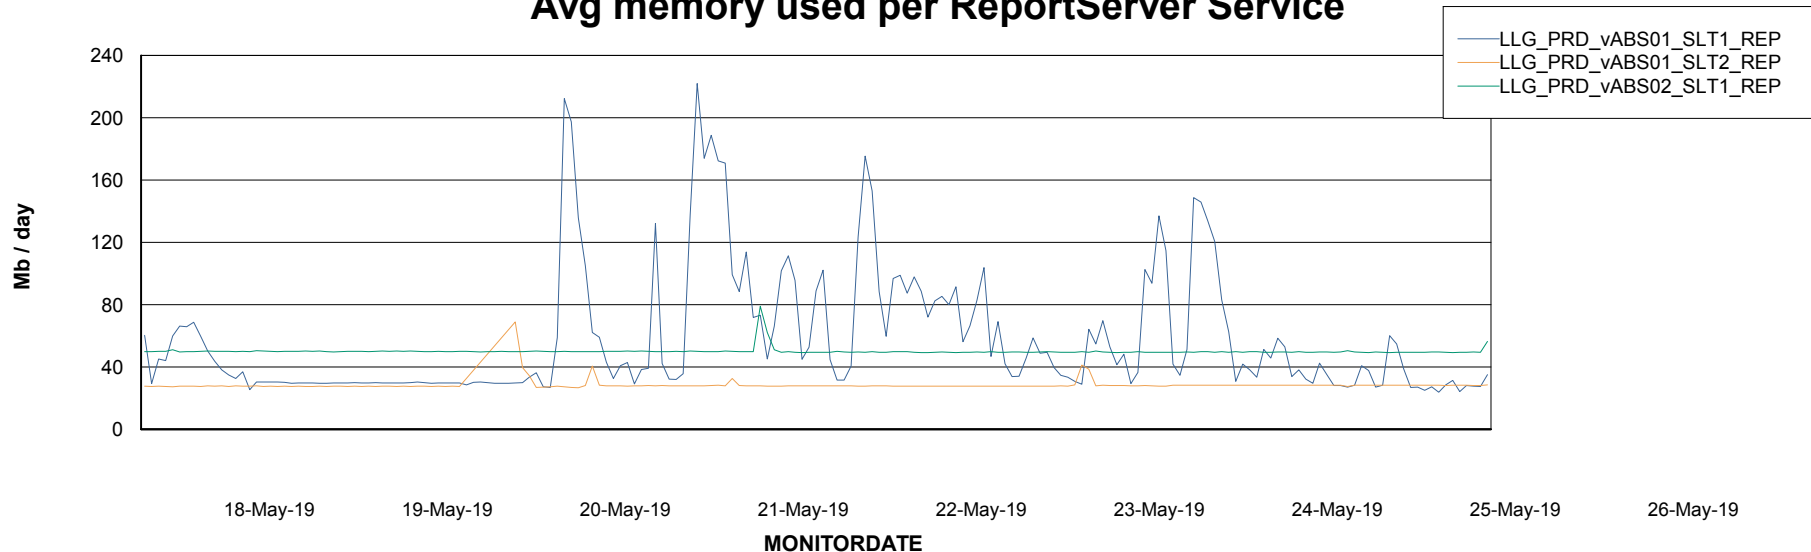

ABSSolute Application ReportServer Services

Avg memory used per ReportServer Service