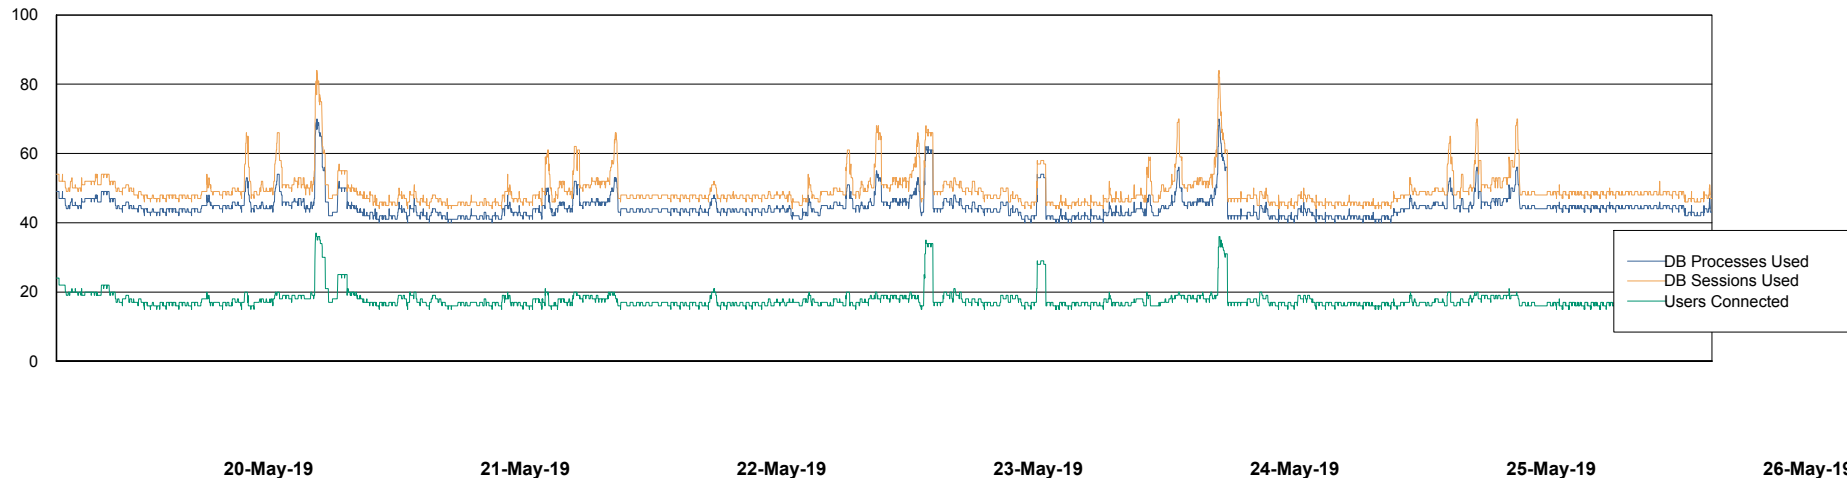

Database Performance LLGDBBI_Production

DB Processes Max 500
DB Sessions Max 780