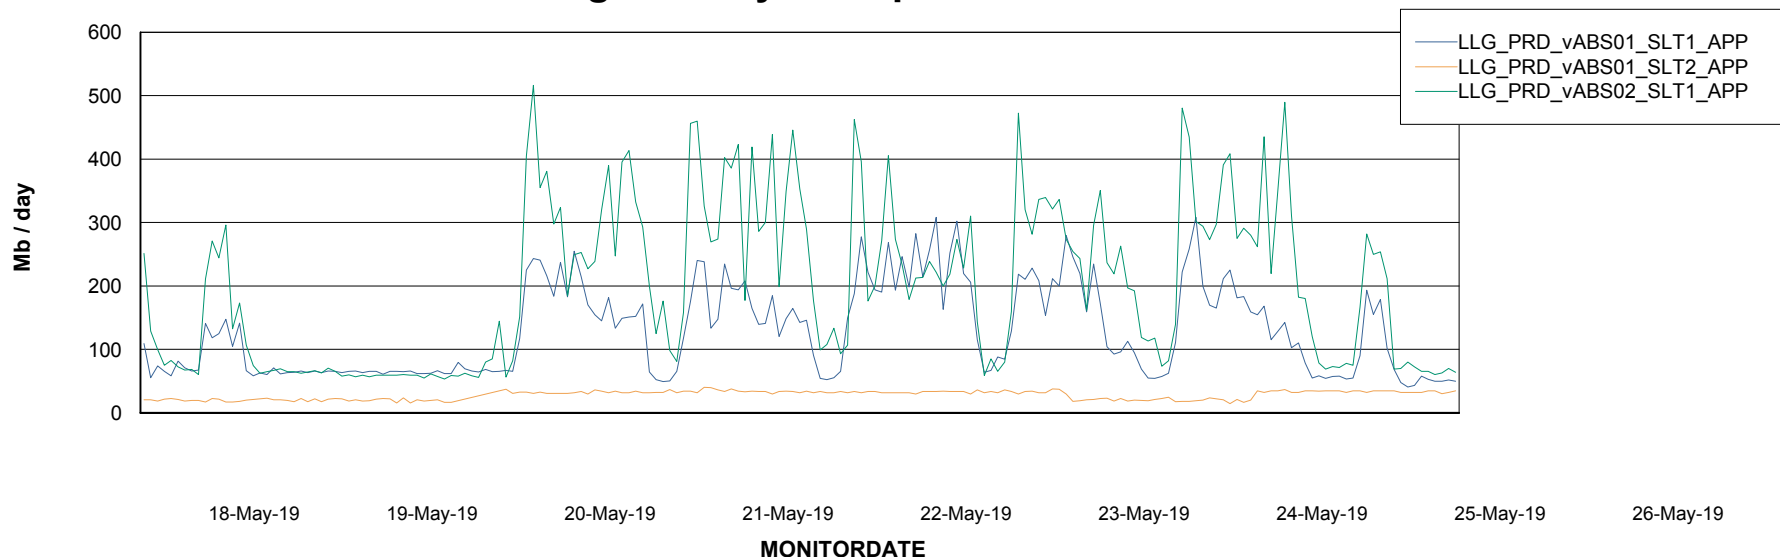

ABSSolute Application Server Services

Avg memory used per ABS Server Service