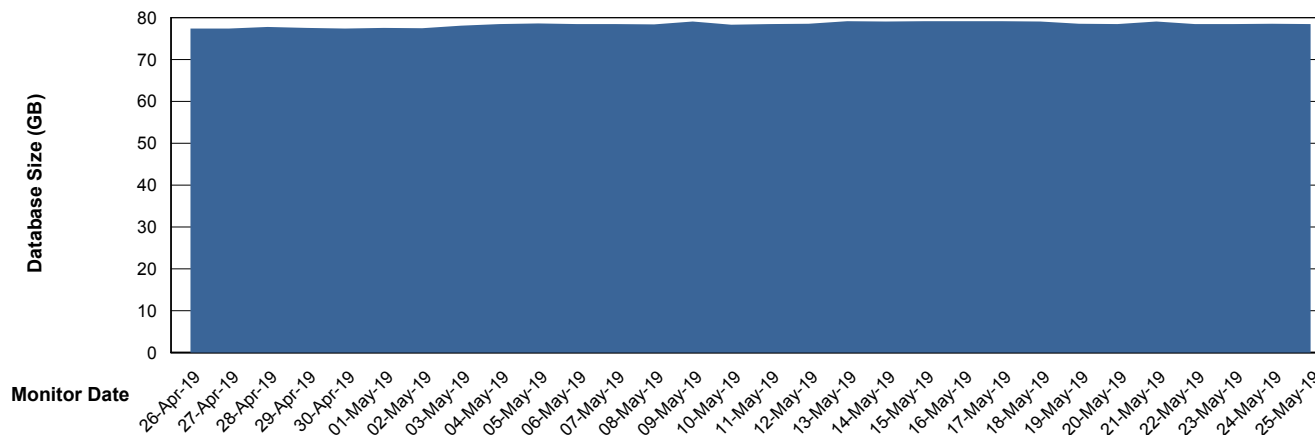

# Weekly SLA Customer Report

Customer LLG\_Production  
Database ID 53

DATABASE SIZE LLGDB\_Production

### Database growth over last month

DATABASE SIZE LLGDBBI\_Production

### Database growth over last month