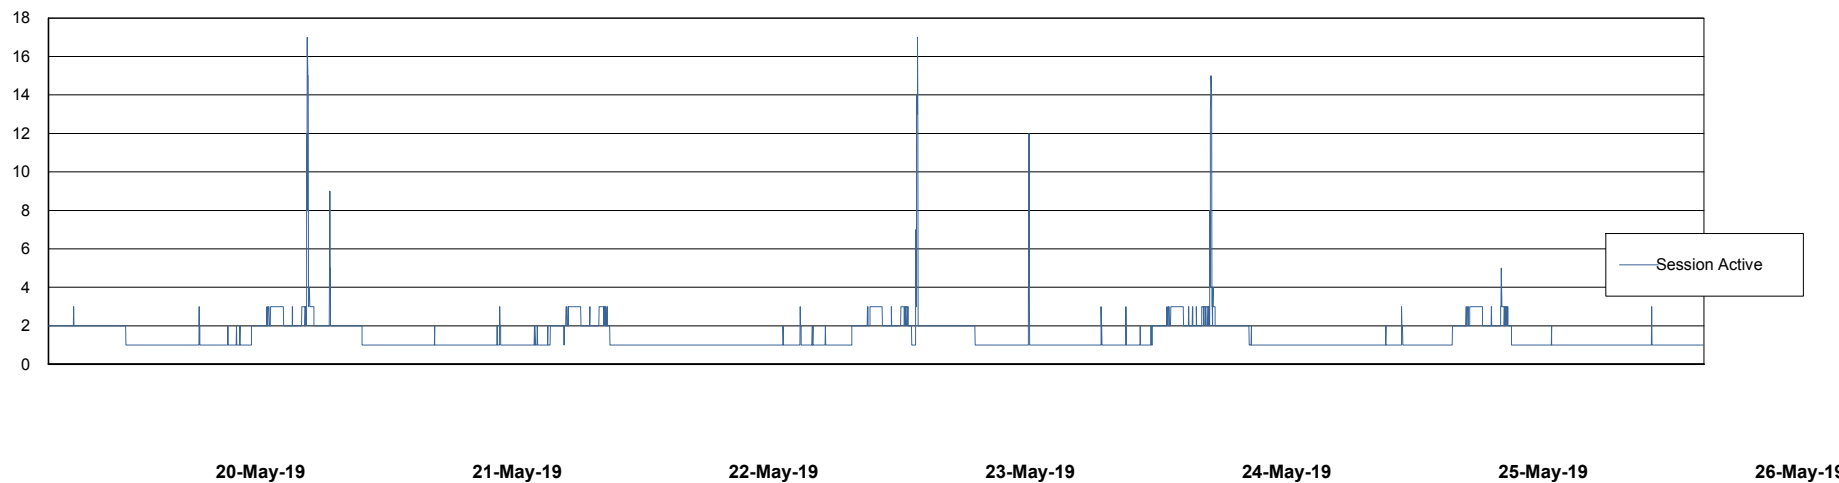

Database Performance LLGDBBI_Production

DB Processes Max 500
DB Sessions Max 780