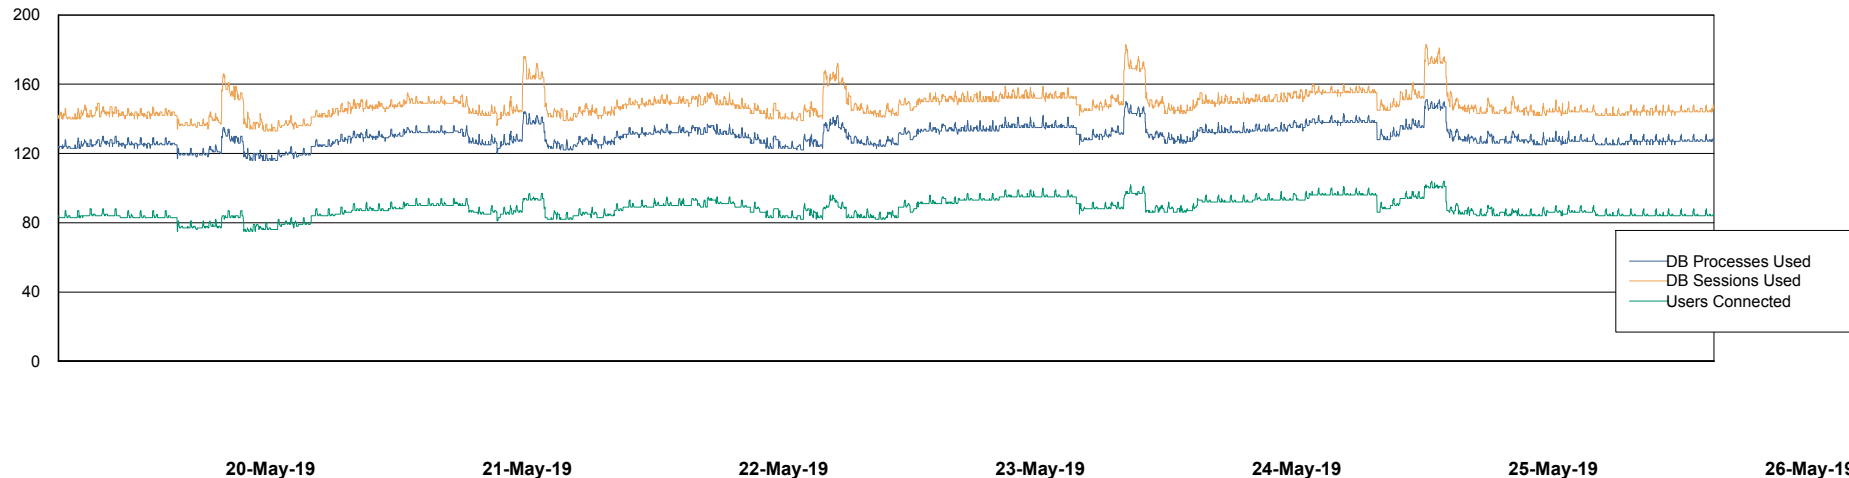

Database Performance LLGDB_Production

DB Processes Max 520
DB Sessions Max 804