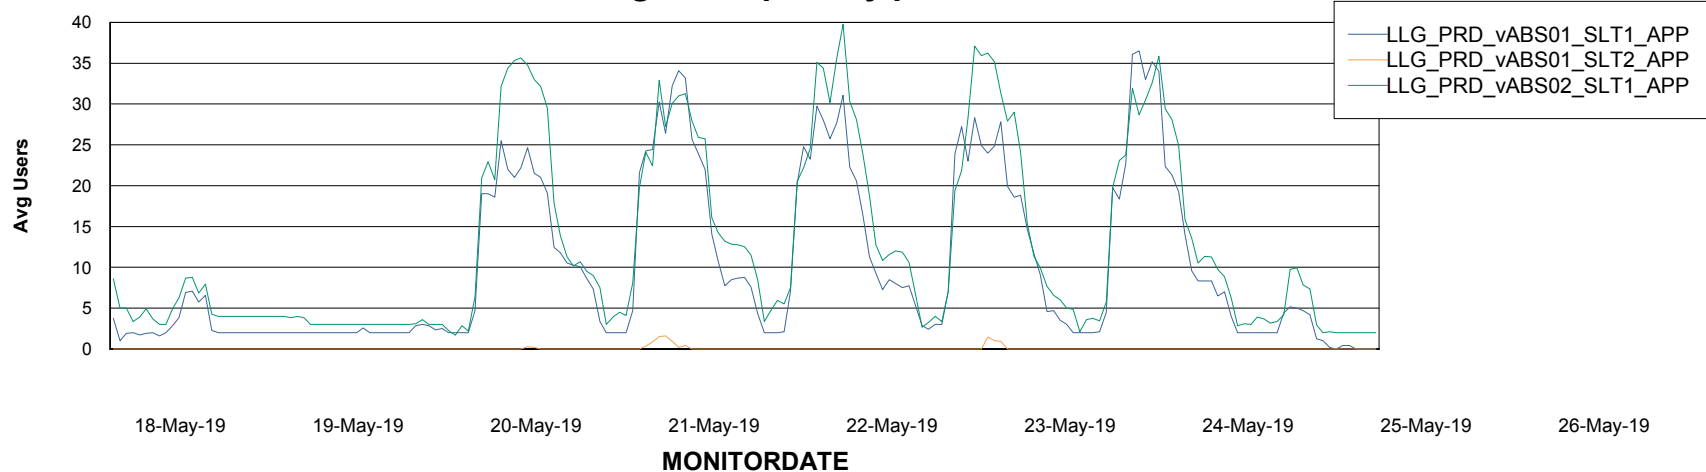

Avg users per day per ABS server