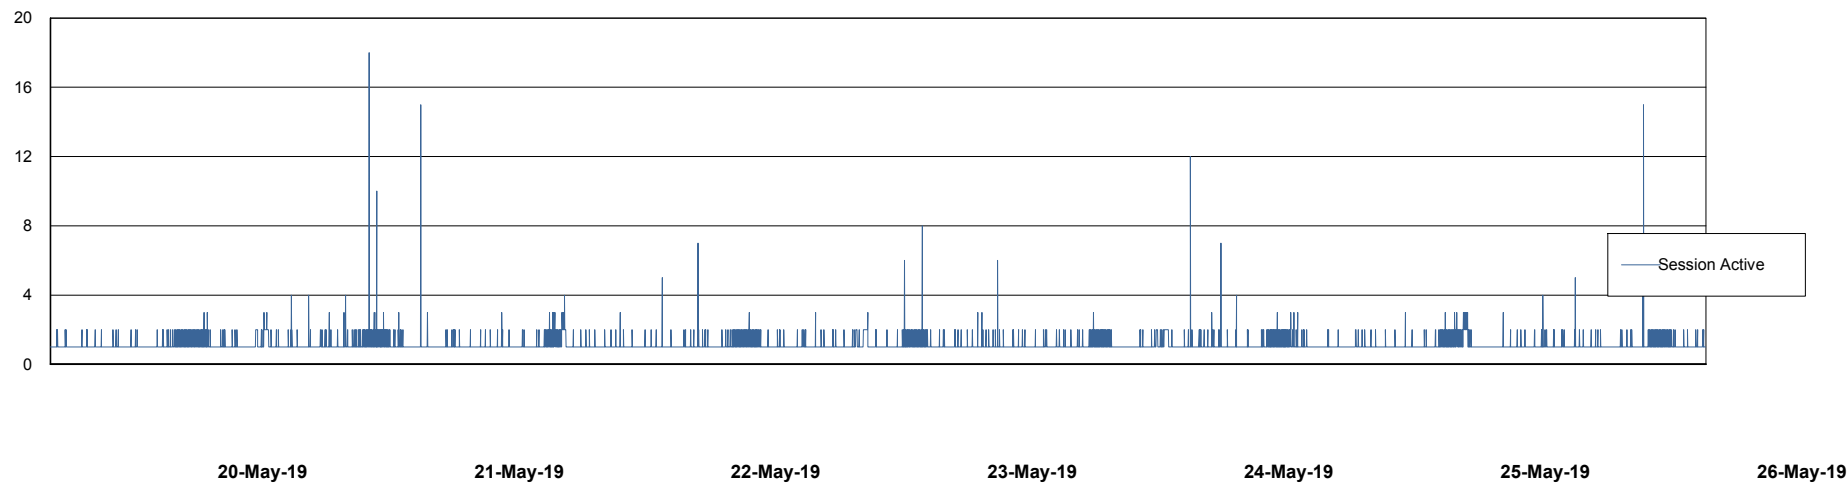

Database Performance LLGDB_Standby

DB Processes Max 1,000
DB Sessions Max 1,536