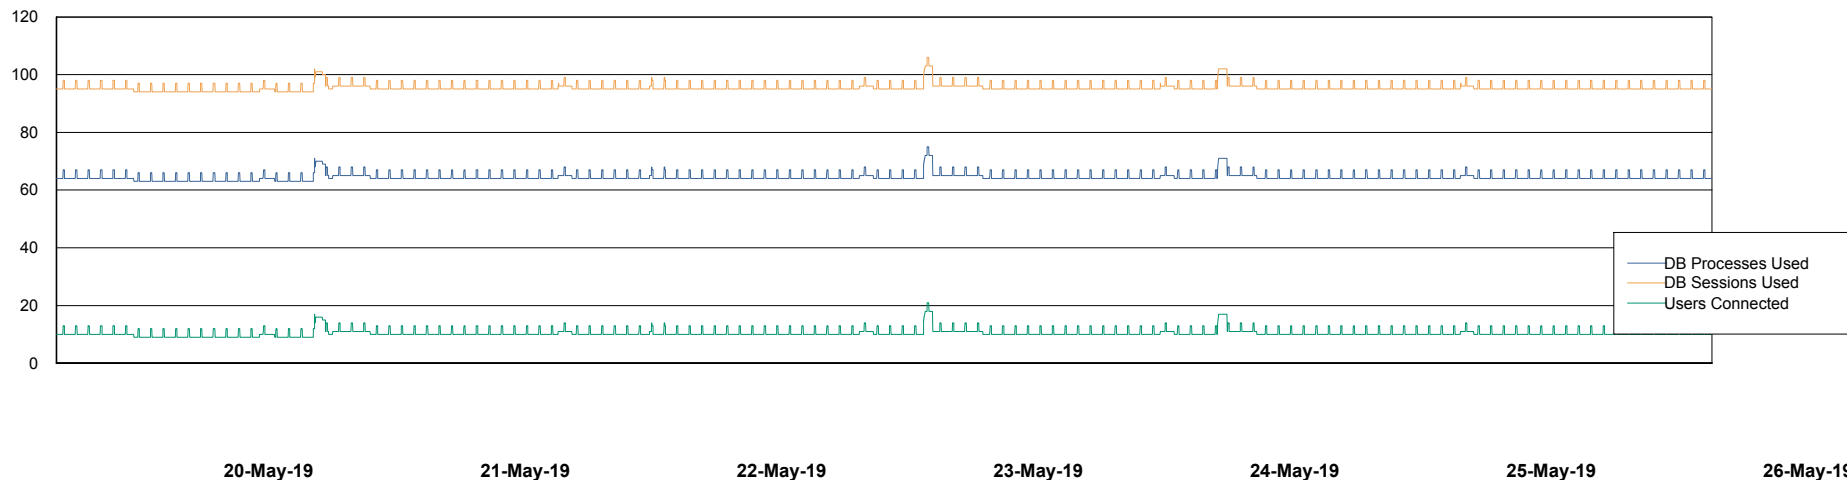

Database Performance LLGDB_Standby

DB Processes Max 1,000
DB Sessions Max 1,536