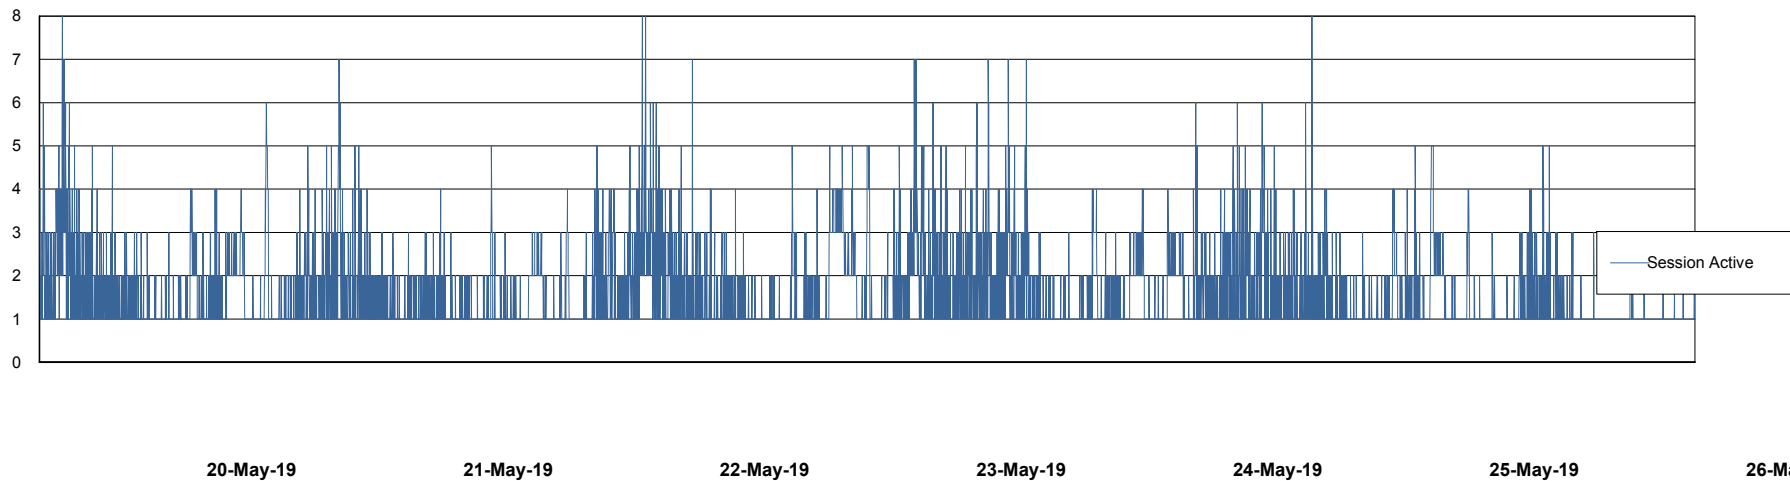

Database Performance LLGDB_Production

DB Processes Max 520
DB Sessions Max 804