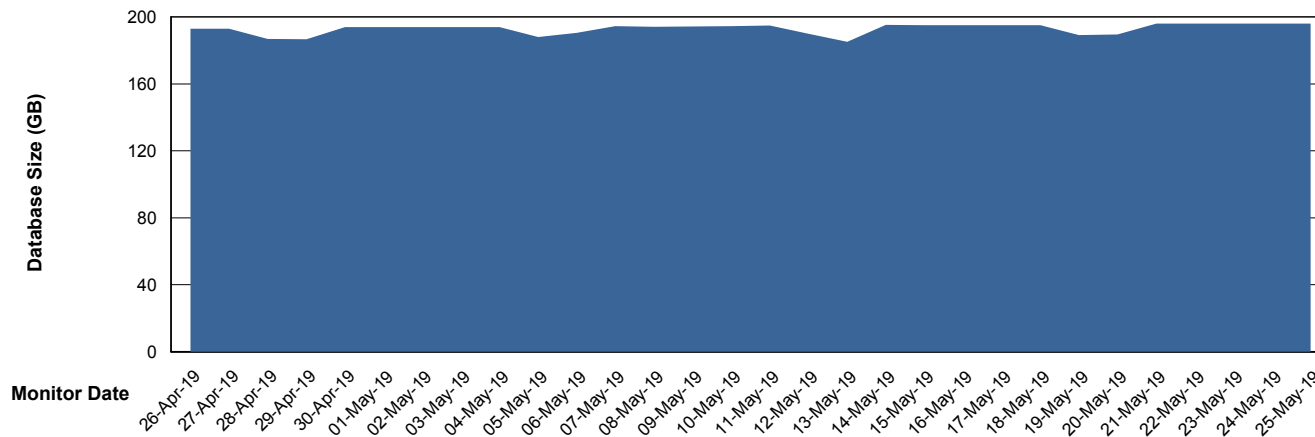

DATABASE SIZE LLGDB_Production

Database growth over last month