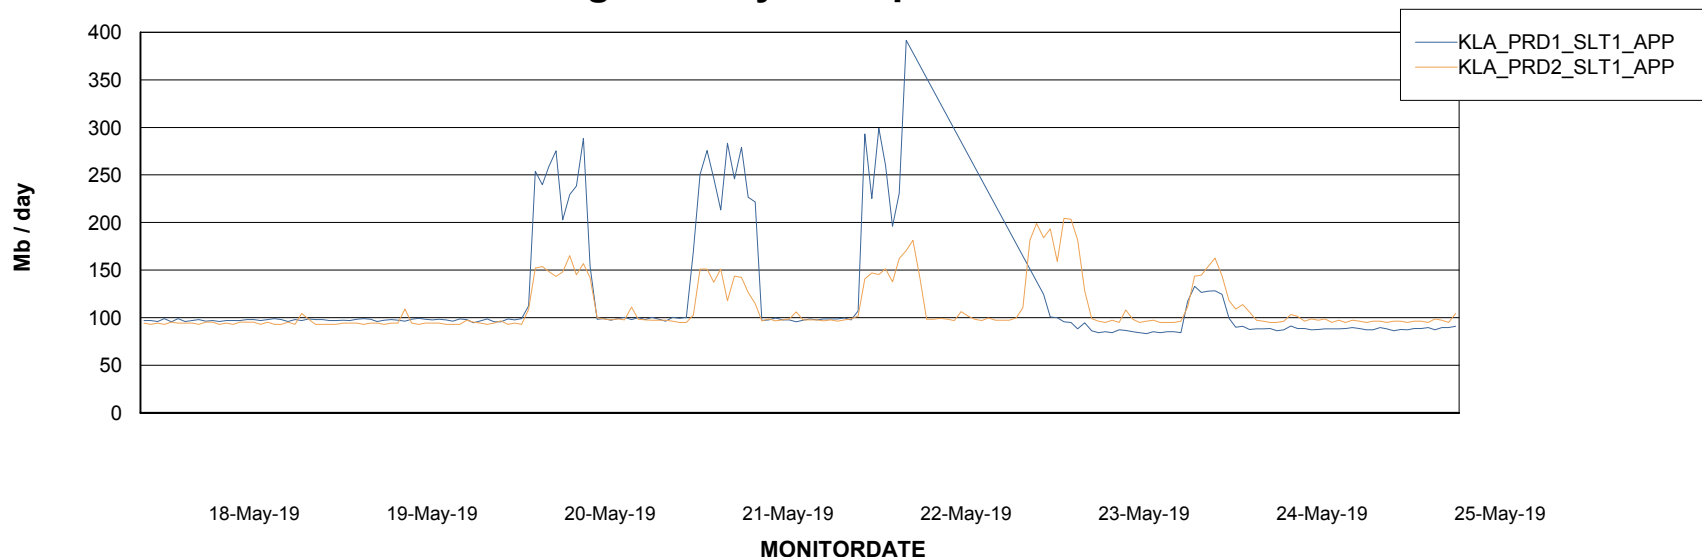

ABSSolute Application Server Services

Avg memory used per ABS Server Service