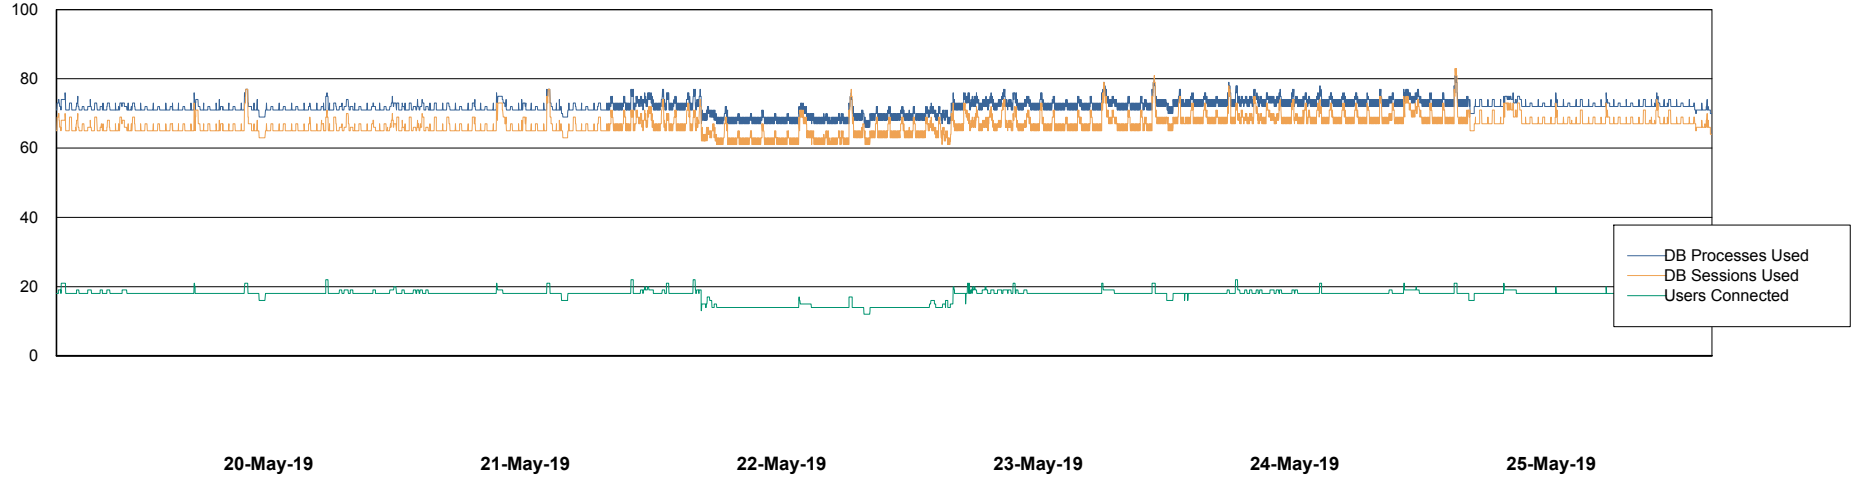

Database Performance KLADB_Production

DB Processes Max 500
DB Sessions Max 772