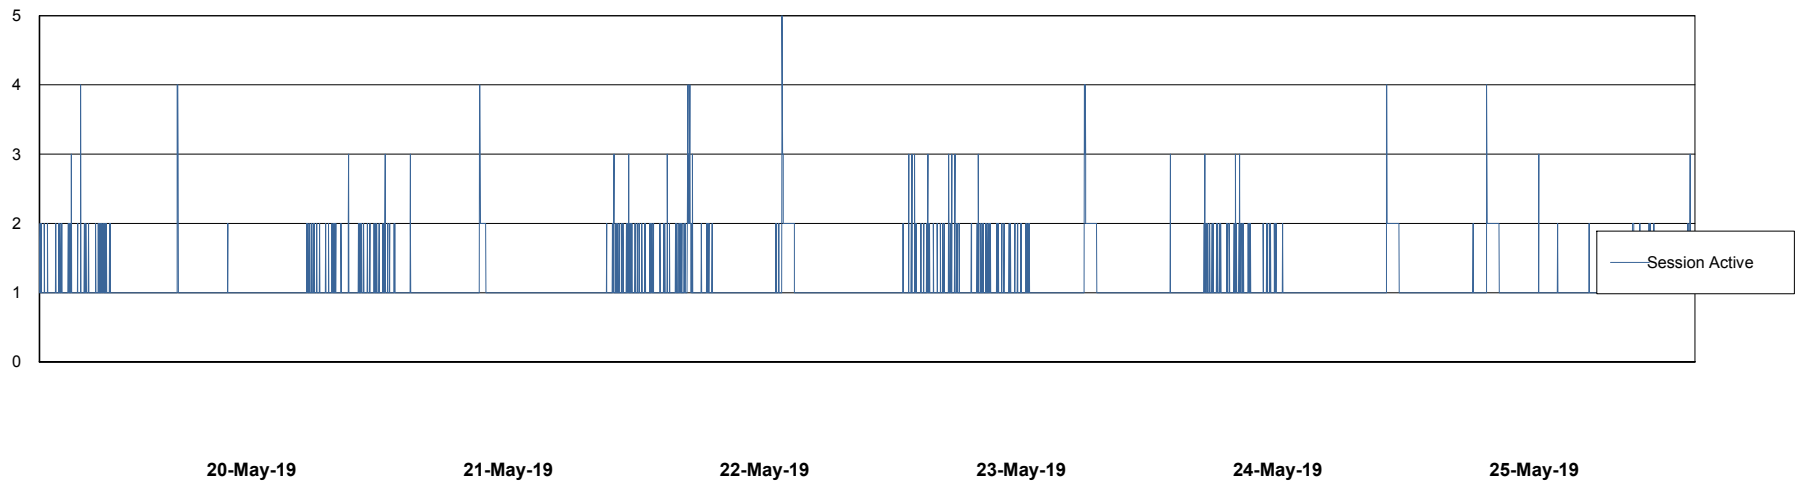

Database Performance KLADB_Production

DB Processes Max 500
DB Sessions Max 772