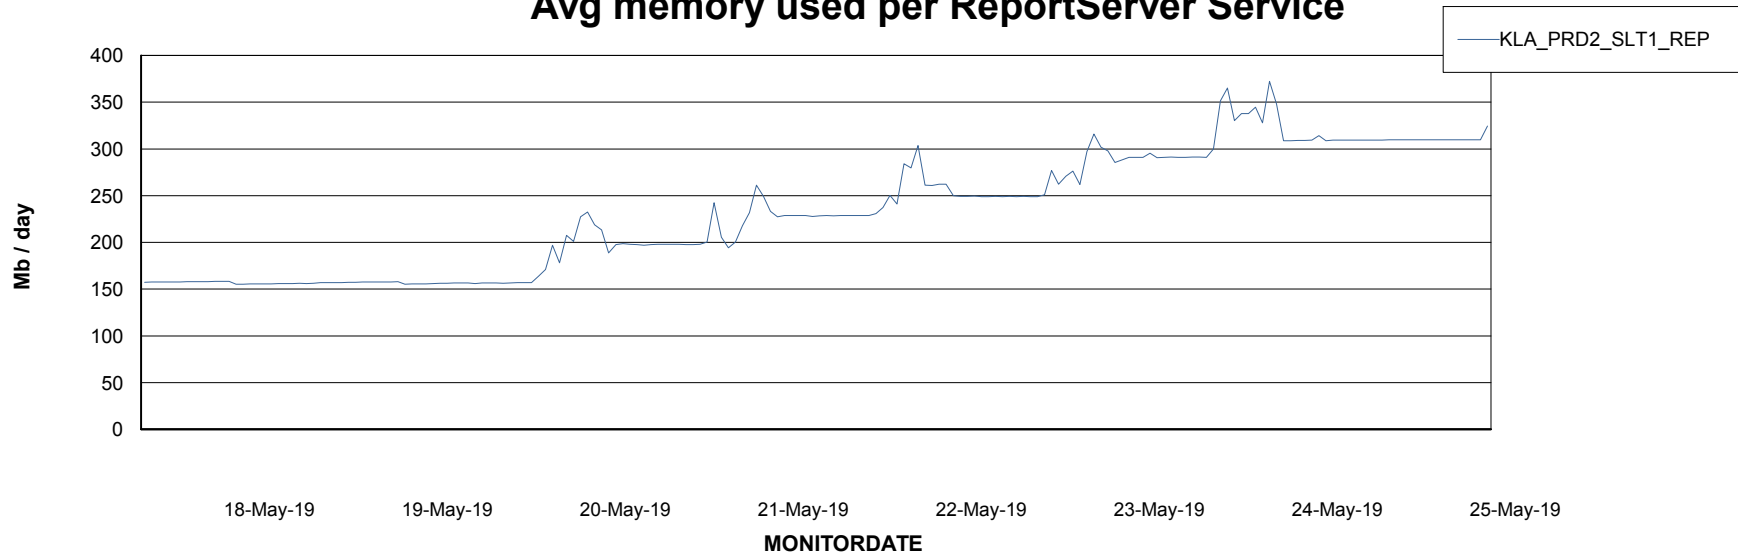

ABSSolute Application ReportServer Services

Avg memory used per ReportServer Service