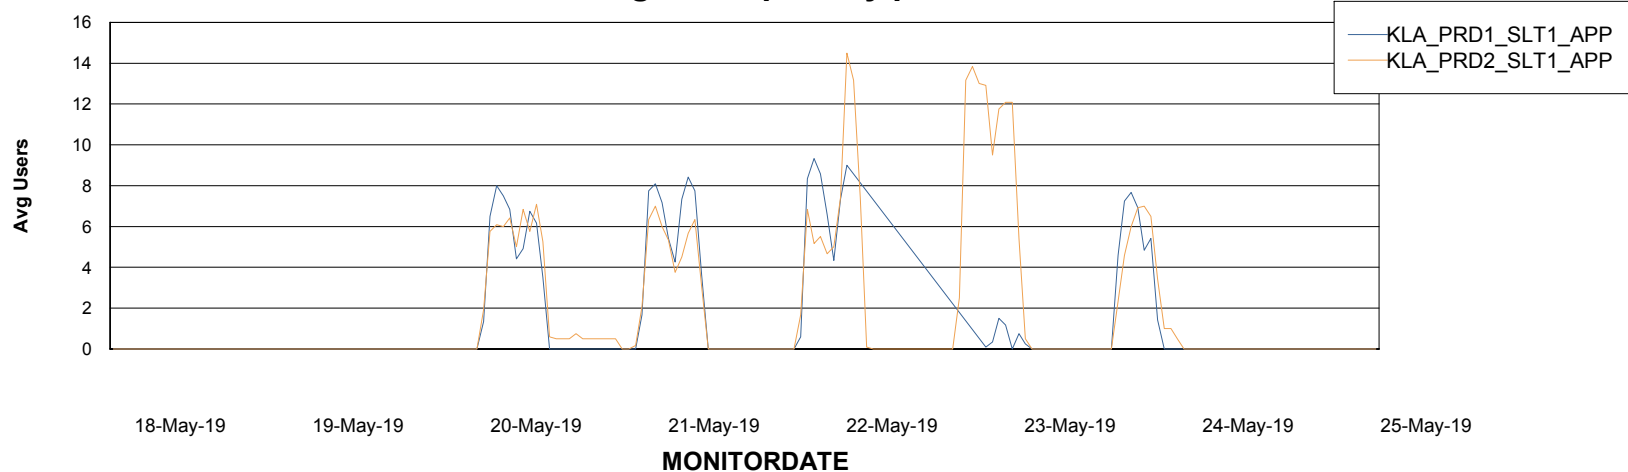

Avg users per day per ABS server