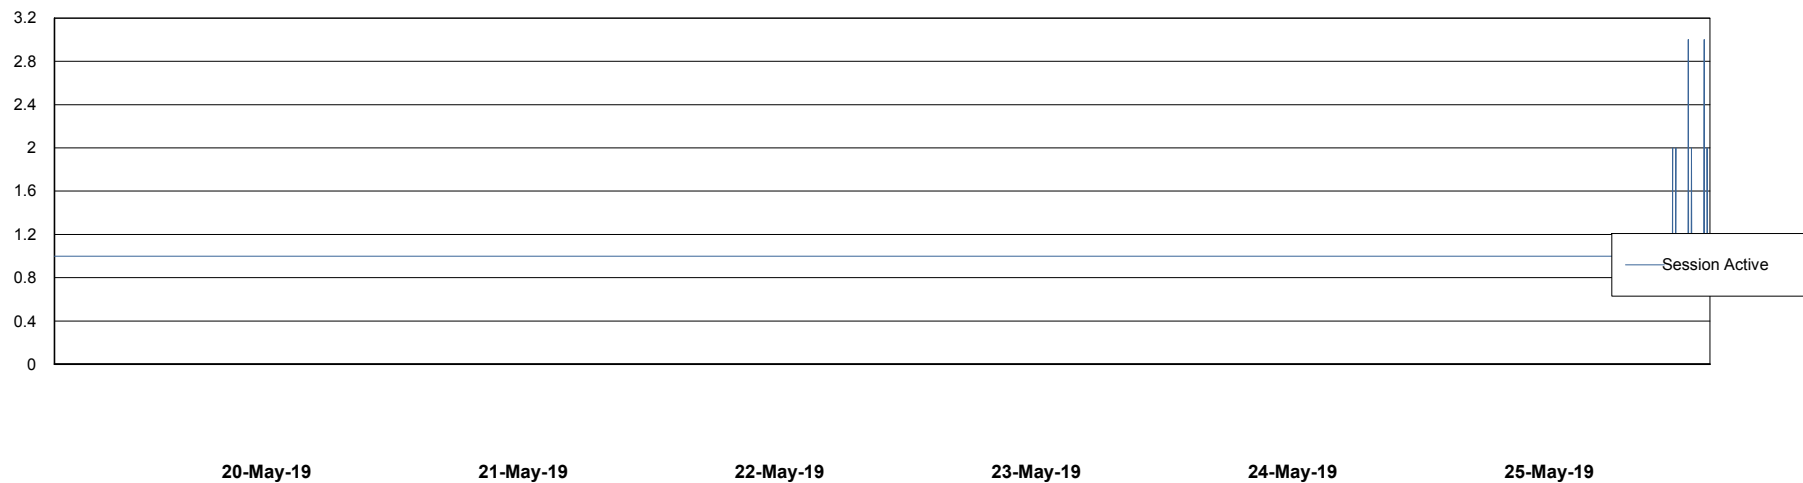

Database Performance KLADB_Standby

DB Processes Max 500
DB Sessions Max 772