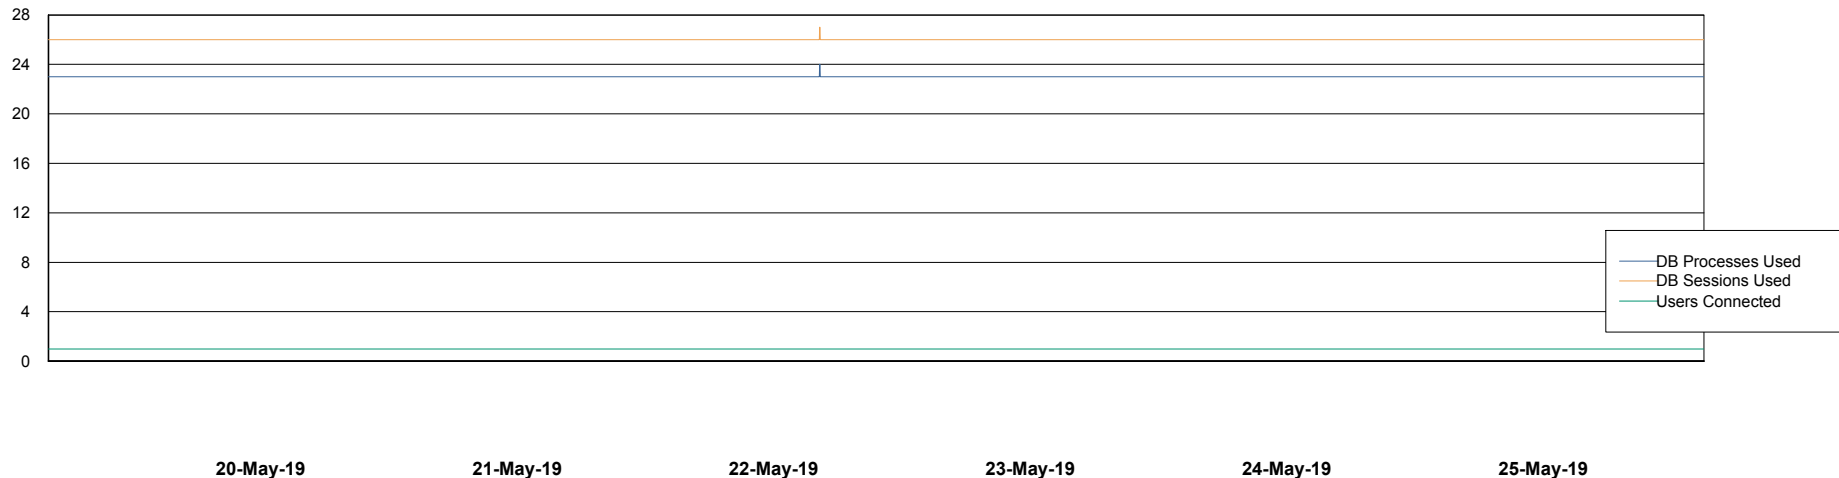

Database Performance FISDB_Standby

DB Processes Max 150
DB Sessions Max 264