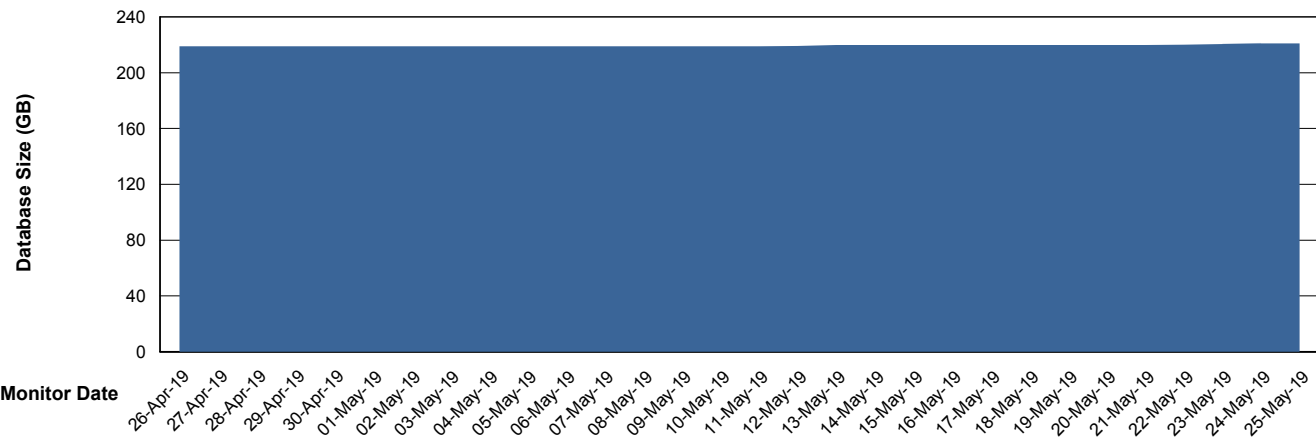

DATABASE SIZE FISDB_Production

Database growth over last month

Database Tablespace FISDB_Production

Date	Tablespace Name	Filesize (Gb)	Usedsize (Gb)	Percentage free
25-May-19	ABSDATA	111	90	19
	INDX	150	130	13
24-May-19	ABSDATA	111	90	19
	INDX	150	130	13
23-May-19	ABSDATA	111	90	19
	INDX	150	130	13
22-May-19	ABSDATA	111	90	19
	INDX	150	130	13
21-May-19	ABSDATA	111	90	19
	INDX	150	130	13
20-May-19	ABSDATA	111	90	19
	INDX	150	130	13
19-May-19	ABSDATA	111	90	19
	INDX	150	130	13