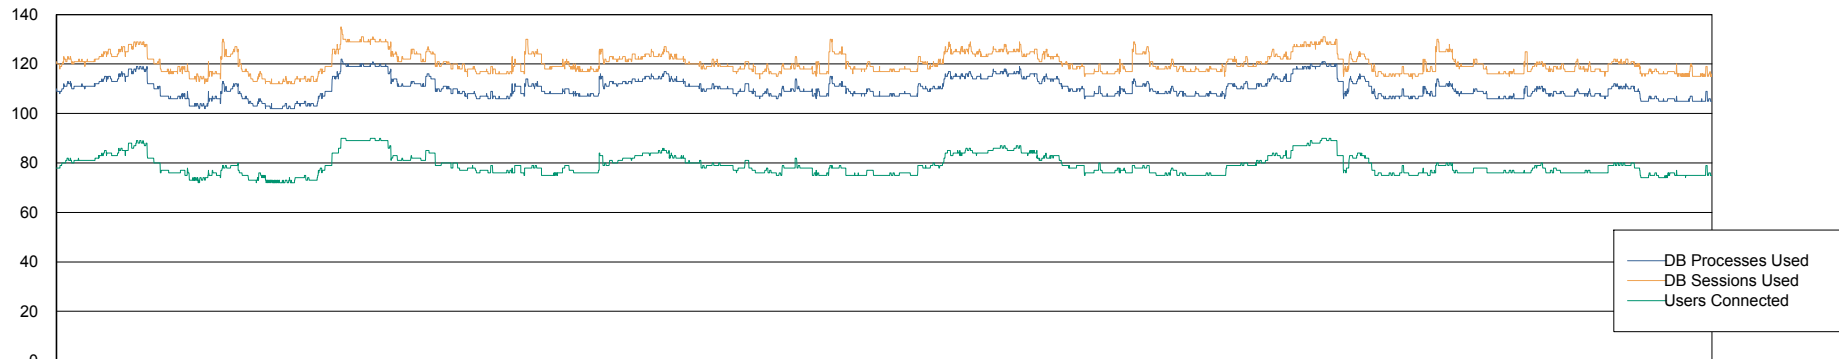

Database Performance FISDB_Production

DB Processes Max 150
DB Sessions Max 264

20-May-19 21-May-19 22-May-19 23-May-19 24-May-19 25-May-19