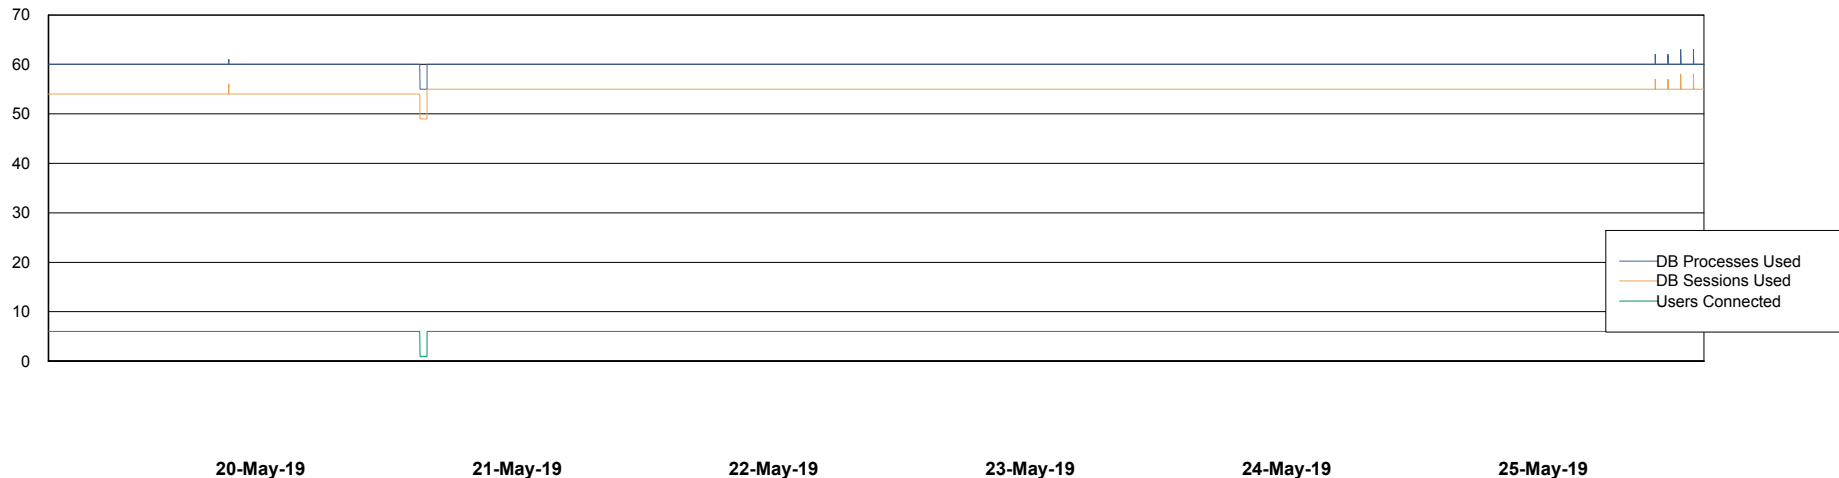

Weekly SLA Customer Report

Customer ELJ Production
Database ID 72

Database Performance ELJDB_Production

DB Processes Max 600
DB Sessions Max 924

Weekly SLA Customer Report

Customer ELJ Production
Database ID 72

Database Performance ELJDB_Standby

DB Processes Max 600
DB Sessions Max 924

Weekly SLA Customer Report

Customer ELJ Production
 Database ID 72

DATABASE SIZE ELJDB_Production

Database growth over last month