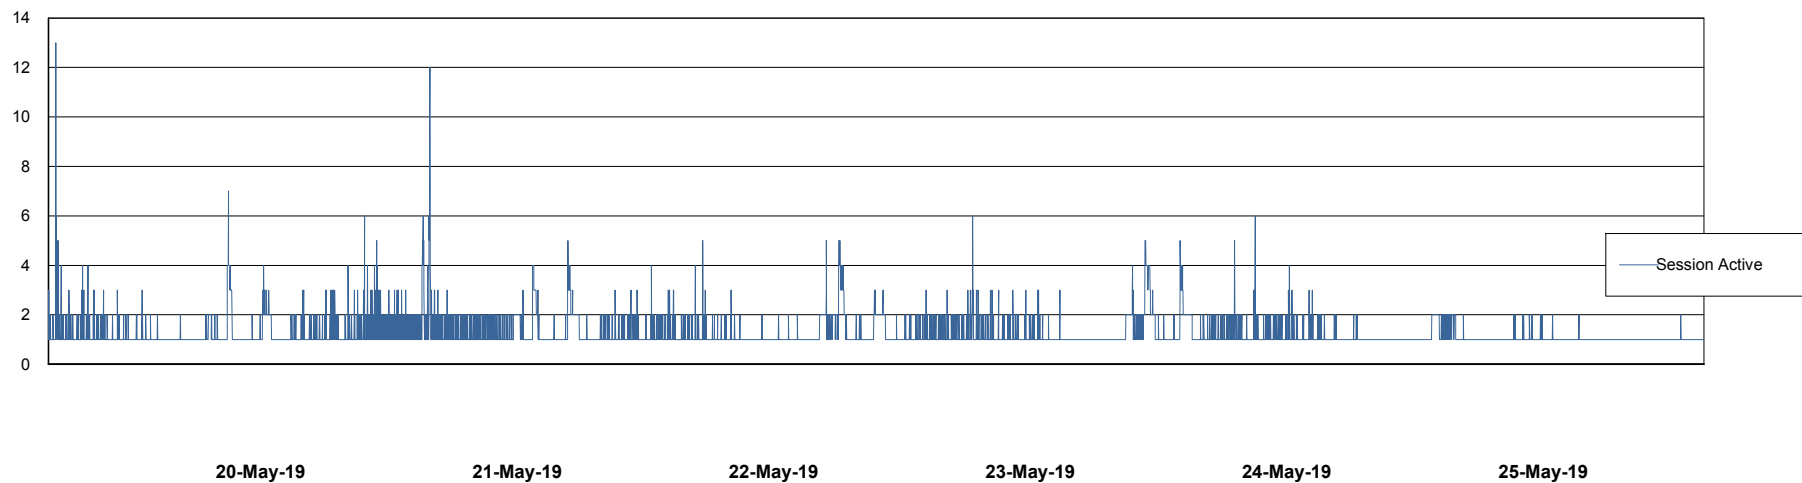

Weekly SLA Customer Report

Customer ELJ Production
Database ID 72

Harddisk Usage ELJ_PRD_SVABSSNDIPDB02

	Free disk space on / (%)	Total disk space on / (Gb)	Used disk space on / (Gb)	Free disk space on /home (%)	Free disk space on /u01 (%)	Total disk space on /u01 (Gb)	Used disk space on /u01 (Gb)
25-May-19	83	160	27	83	91	600	54
24-May-19	83	160	27	83	91	600	54
23-May-19	83	160	27	83	91	600	53
22-May-19	83	160	27	83	91	600	53
21-May-19	83	160	27	83	91	600	53
20-May-19	83	160	27	83	91	600	53
19-May-19	83	160	27	83	91	600	53

Weekly SLA Customer Report

Customer ELJ Production
Database ID 72

Database Performance ELJDB_Production

DB Processes Max 600
DB Sessions Max 924

Weekly SLA Customer Report

Customer ELJ Production
Database ID 72