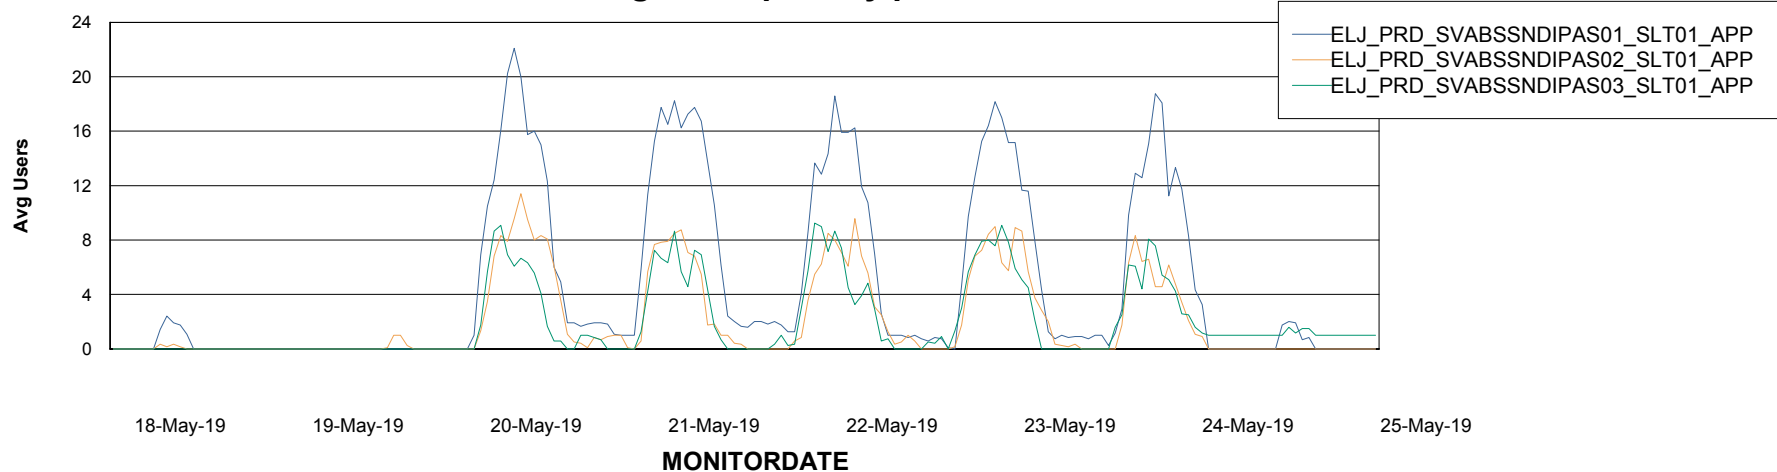

Weekly SLA Customer Report

Customer ELJ Production
Database ID 72

ABSSolute Application Server Services

Avg memory used per ABS Server Service

Avg users per day per ABS server

Weekly SLA Customer Report

Customer ELJ Production
Database ID 72