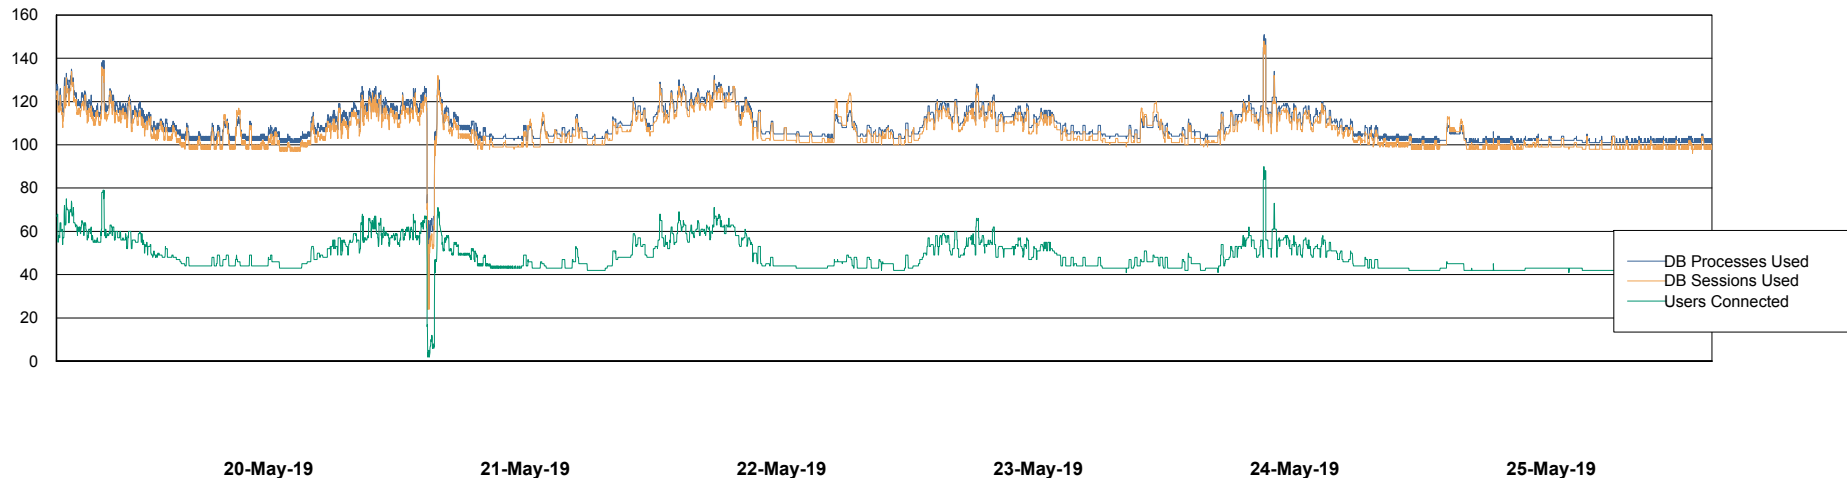

Weekly SLA Customer Report

Customer ELJ Production
Database ID 72

Harddisk Usage ELJ_PRD_SVABSSNDIPDB02

	Free disk space on / (%)	Total disk space on / (Gb)	Used disk space on / (Gb)	Free disk space on /home (%)	Free disk space on /u01 (%)	Total disk space on /u01 (Gb)	Used disk space on /u01 (Gb)
25-May-19	83	160	27	83	91	600	54
24-May-19	83	160	27	83	91	600	54
23-May-19	83	160	27	83	91	600	53
22-May-19	83	160	27	83	91	600	53
21-May-19	83	160	27	83	91	600	53
20-May-19	83	160	27	83	91	600	53
19-May-19	83	160	27	83	91	600	53

Weekly SLA Customer Report

Customer ELJ Production
Database ID 72

Database Performance ELJDB_Production

DB Processes Max 600
DB Sessions Max 924

Weekly SLA Customer Report

Customer ELJ Production
Database ID 72