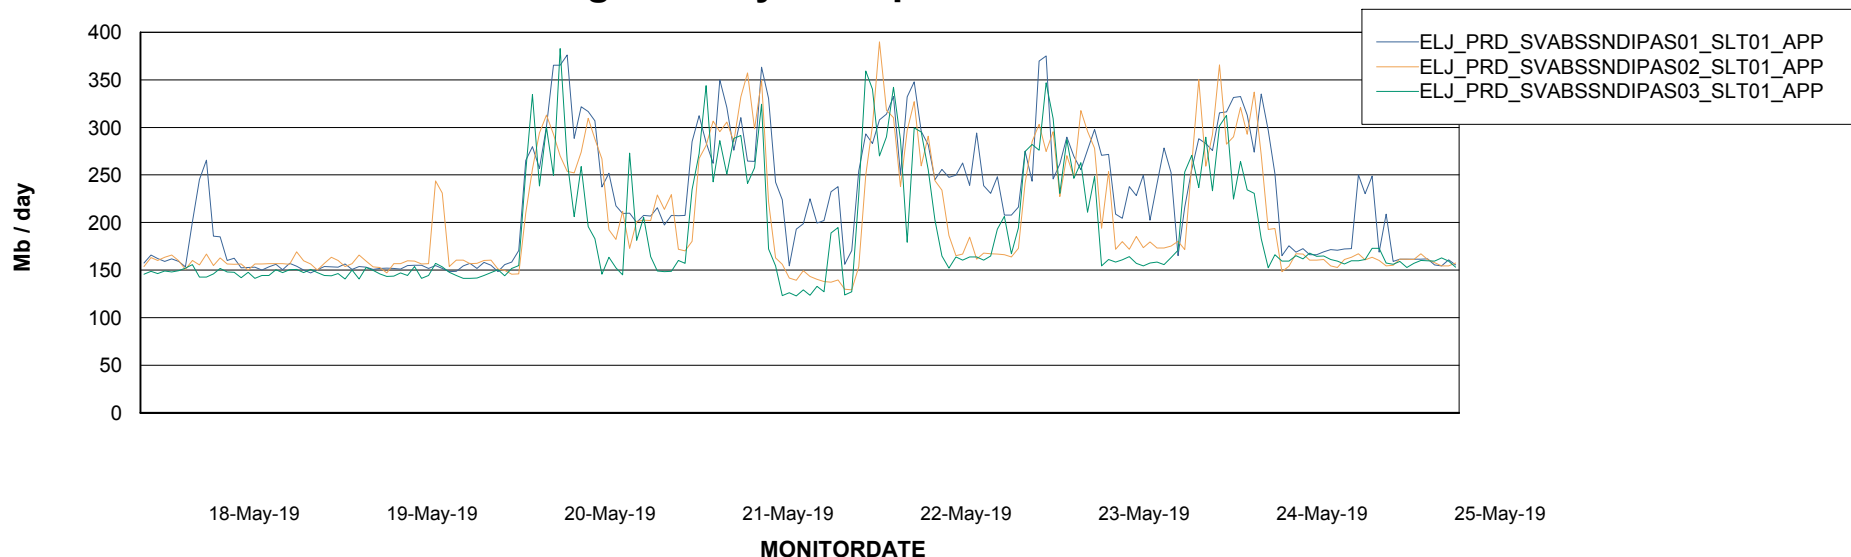

ABSSolute Application Server Services

Avg memory used per ABS Server Service