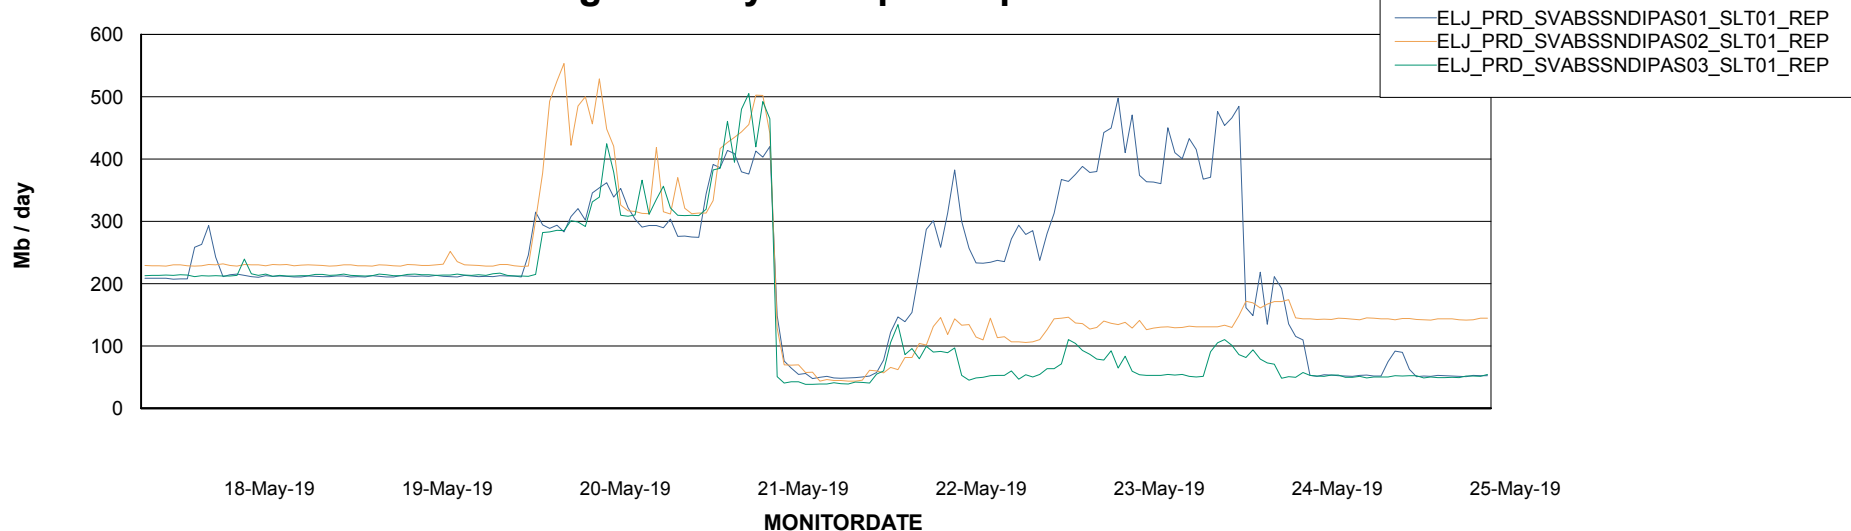

ABSSolute Application ReportServer Services

Avg memory used per ReportServer Service