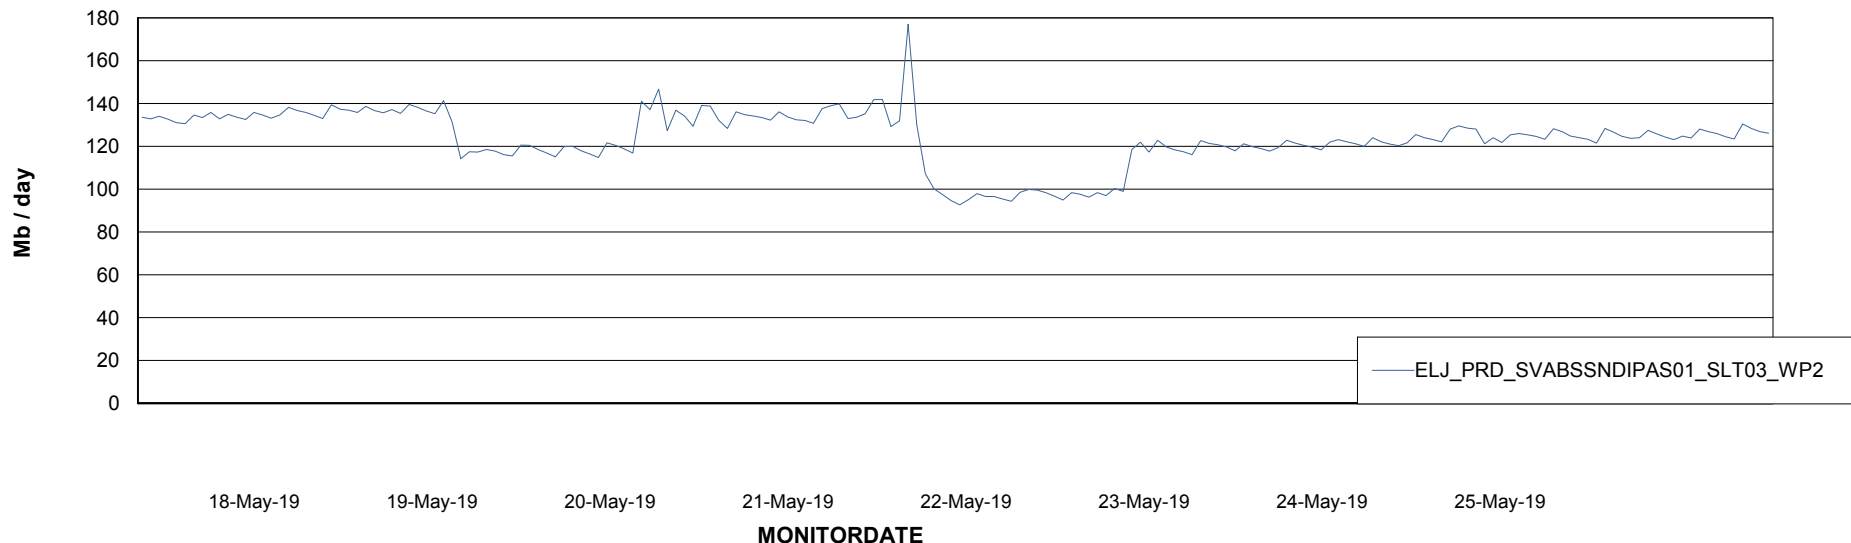

ABSSolute Application ReportServer Services

Avg memory used per ReportServer Service

Weekly SLA Customer Report

Customer ELJ Production
Database ID 72

ABSSolute Web Component Services

Avg memory used per ABS Web component