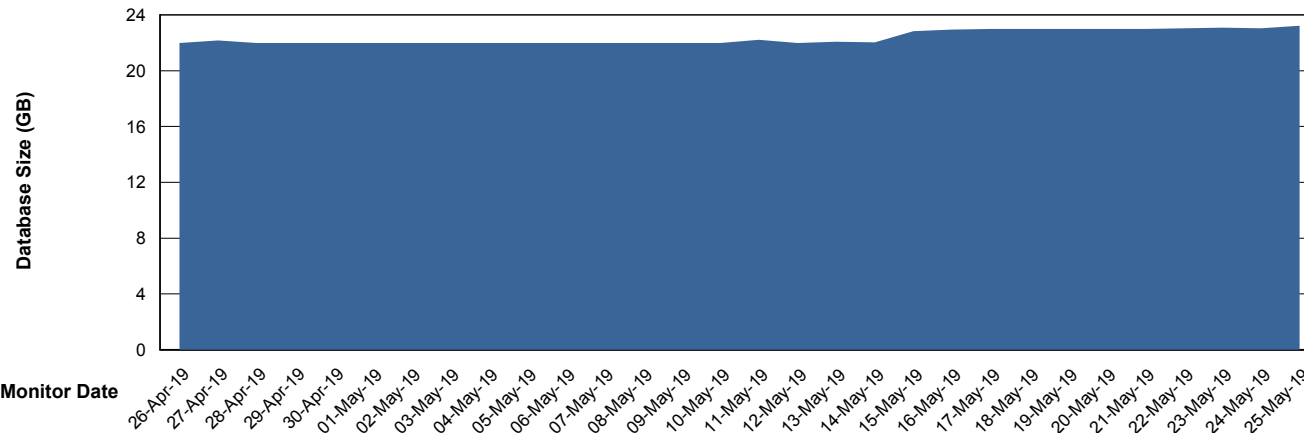

Database Performance ELJDB_Standby

DB Processes Max 600
DB Sessions Max 924

Weekly SLA Customer Report

Customer ELJ Production
 Database ID 72

DATABASE SIZE ELJDB_Production

Database growth over last month

Database Tablespace ELJDB_Production

Date	Tablespace Name	Filesize (Gb)	Usedsize (Gb)	Percentage free
25-May-19	ABSDATA	24	19	21
	INDX	4	1	75
24-May-19	ABSDATA	24	19	21
	INDX	4	1	75
23-May-19	ABSDATA	24	19	21
	INDX	4	1	75
22-May-19	ABSDATA	24	19	21
	INDX	4	1	75
21-May-19	ABSDATA	24	19	21
	INDX	4	1	75
20-May-19	ABSDATA	24	19	21
	INDX	4	1	75
19-May-19	ABSDATA	24	19	21
	INDX	4	1	75