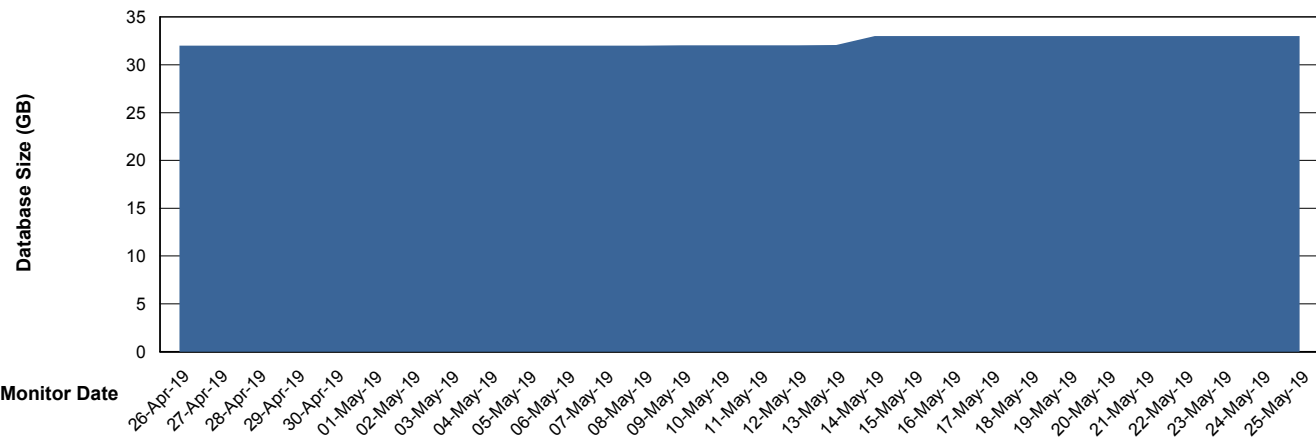

Database Performance ECLDB_Standby

DB Processes Max 300
DB Sessions Max 480

Weekly SLA Customer Report

Customer ECL Production
 Database ID 77

DATABASE SIZE ECLDB_Production

Database growth over last month

Database Tablespace ECLDB_Production

Date	Tablespace Name	Filesize (Gb)	Usedsize (Gb)	Percentage free
25-May-19	ABSDATA	37	30	19
	INDX	8	1	88
24-May-19	ABSDATA	37	30	19
	INDX	8	1	88
23-May-19	ABSDATA	37	30	19
	INDX	8	1	88
22-May-19	ABSDATA	37	30	19
	INDX	8	1	88
21-May-19	ABSDATA	37	30	19
	INDX	8	1	88
20-May-19	ABSDATA	37	30	19
	INDX	8	1	88
19-May-19	ABSDATA	37	30	19
	INDX	8	1	88