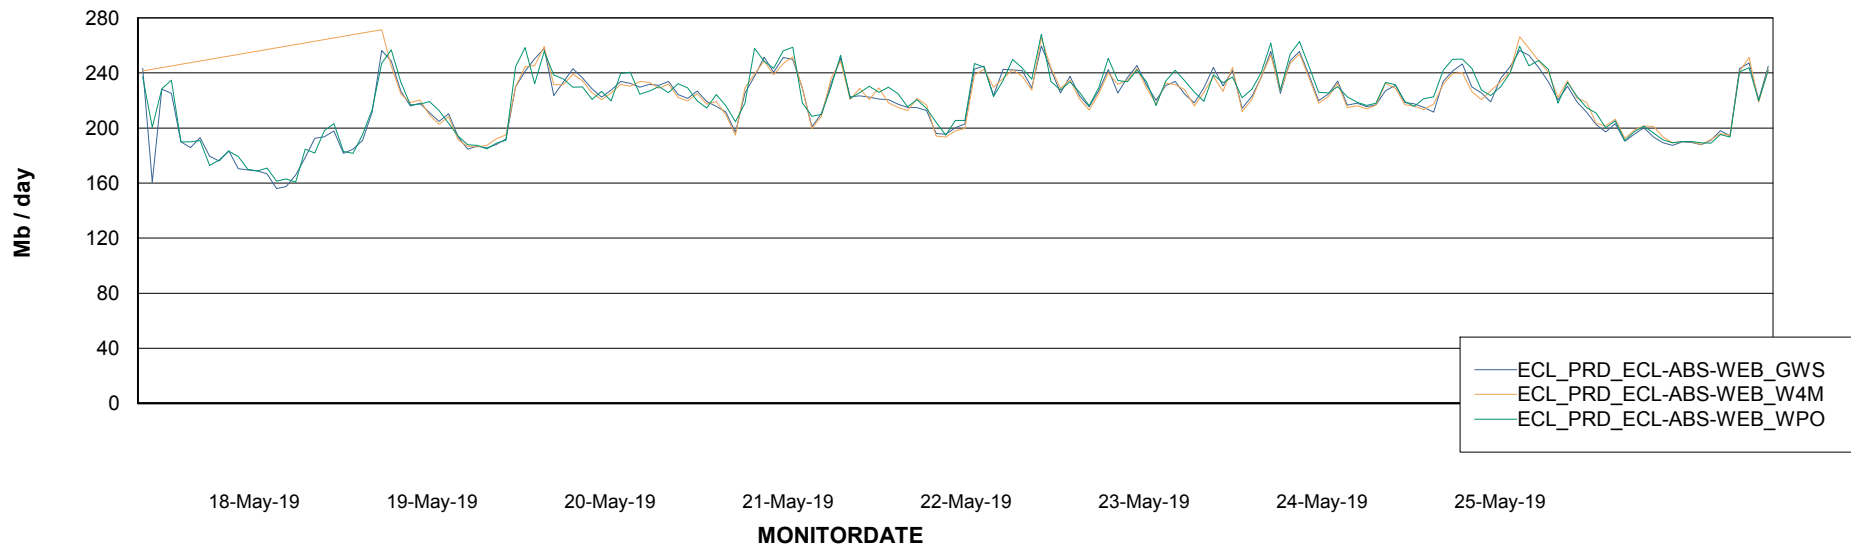

ABSolute Web Component Services

Avg memory used per ABS Web component