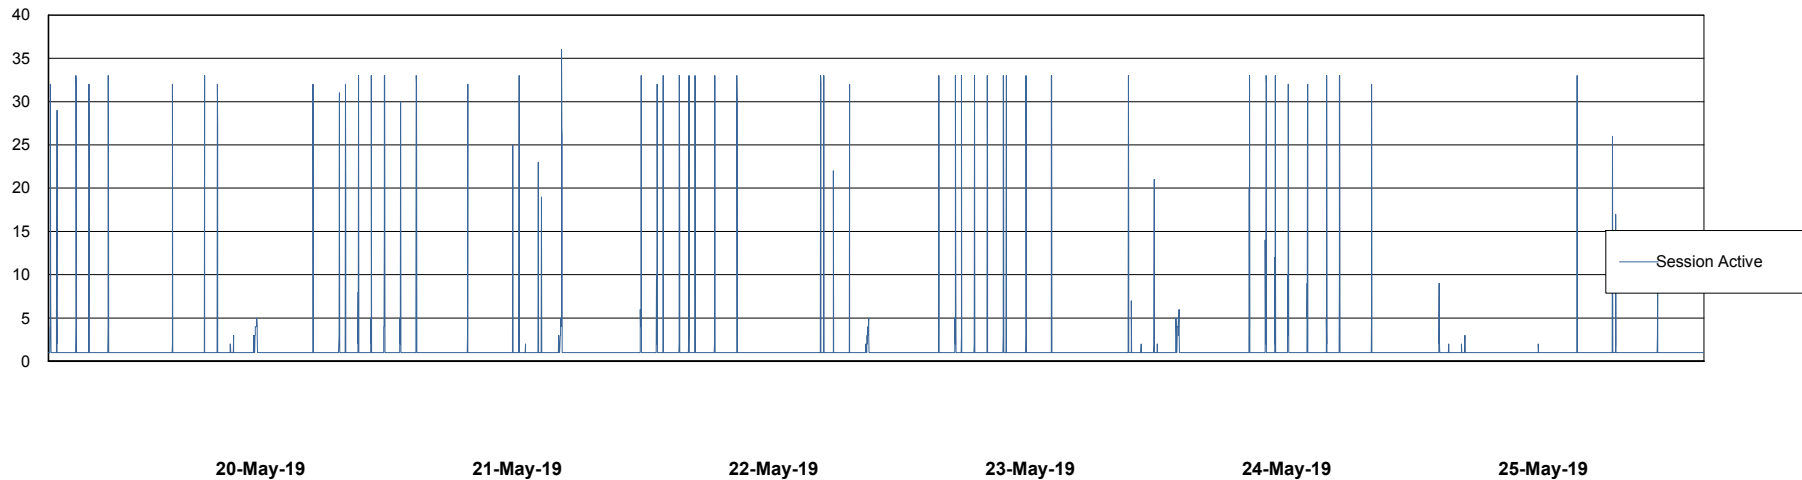

Weekly SLA Customer Report

Customer ECL Production
Database ID 77

Database Performance ECLDB_Production

DB Processes Max 300
DB Sessions Max 480

Weekly SLA Customer Report

Customer ECL Production
Database ID 77

Database Performance ECLDB_Standby

DB Processes Max 300
DB Sessions Max 480

Weekly SLA Customer Report

Customer ECL Production
 Database ID 77

DATABASE SIZE ECLDB_Production

Database growth over last month