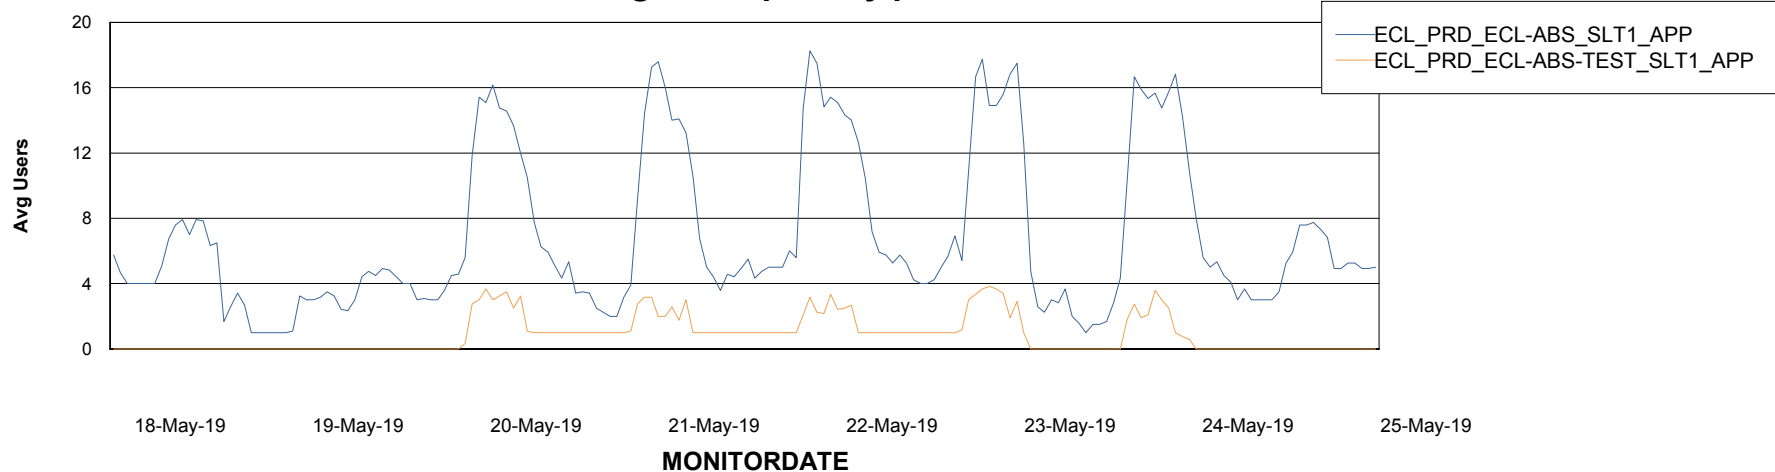

Avg users per day per ABS server