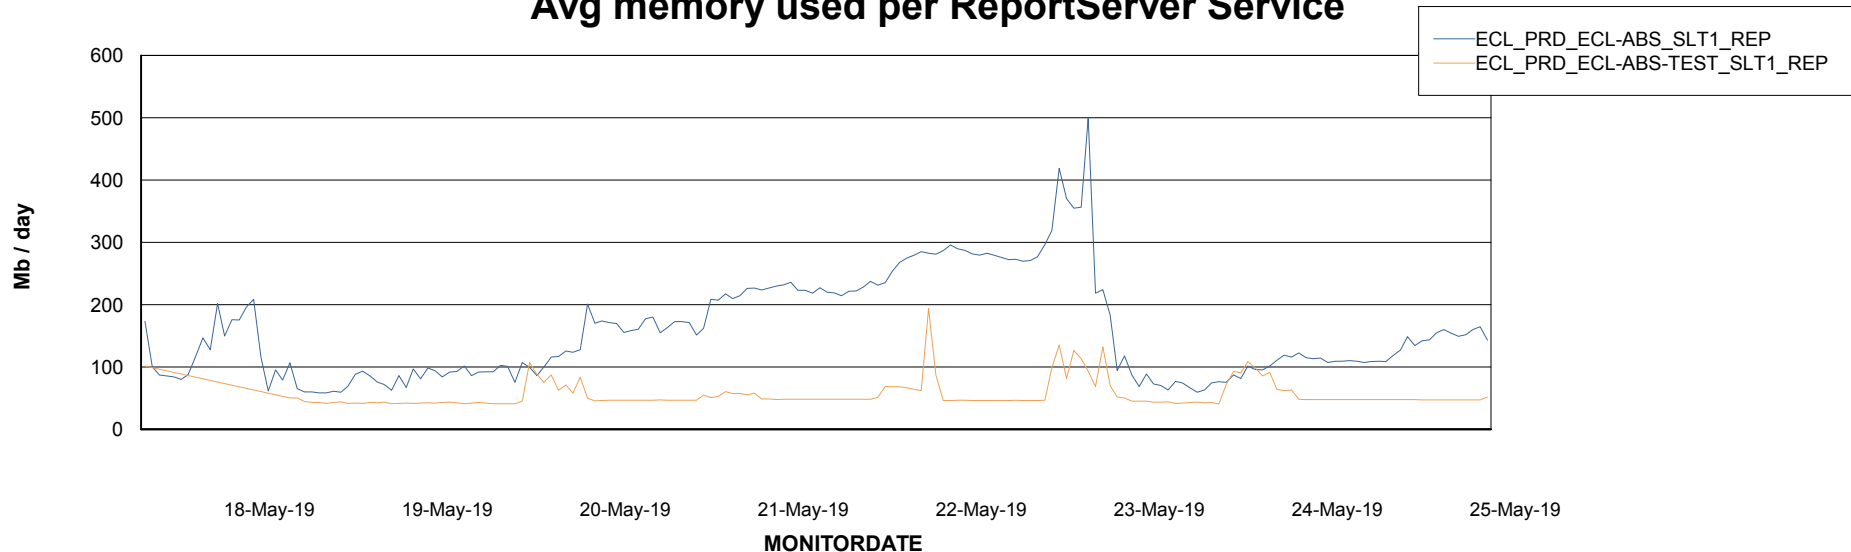

Avg memory used per ABS Server Service

Avg users per day per ABS server

Weekly SLA Customer Report

Customer ECL Production
Database ID 77

ABSSolute Application ReportServer Services

Avg memory used per ReportServer Service