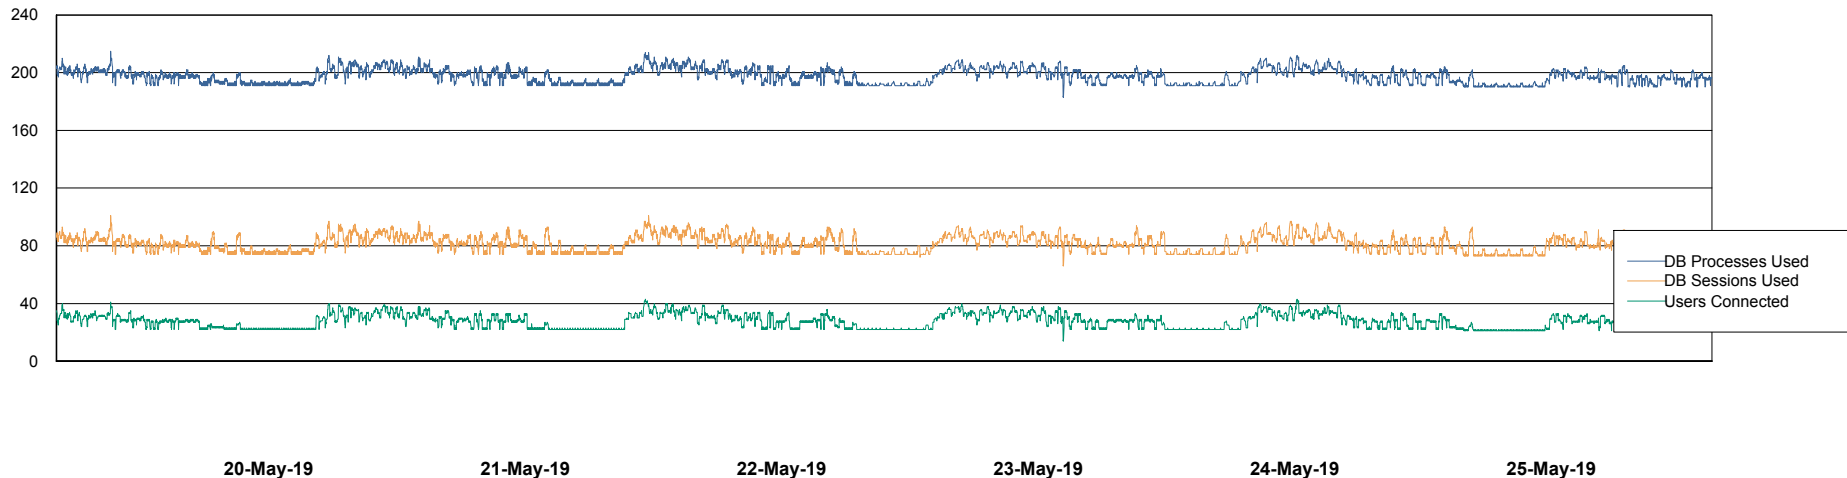

Weekly SLA Customer Report

Customer ECL Production
Database ID 77

Harddisk Usage ECL_PRD_ECL-ABS-WEB

	Free disk space on c: (%)	Total disk space on c: (Gb)
25-May-19	81	127
24-May-19	81	127
23-May-19	81	127
22-May-19	81	127
21-May-19	81	127
20-May-19	80	127
19-May-19	80	127

Weekly SLA Customer Report

Customer ECL Production
Database ID 77

Database Performance ECLDB_Production

DB Processes Max 300
DB Sessions Max 480

Weekly SLA Customer Report

Customer ECL Production
Database ID 77