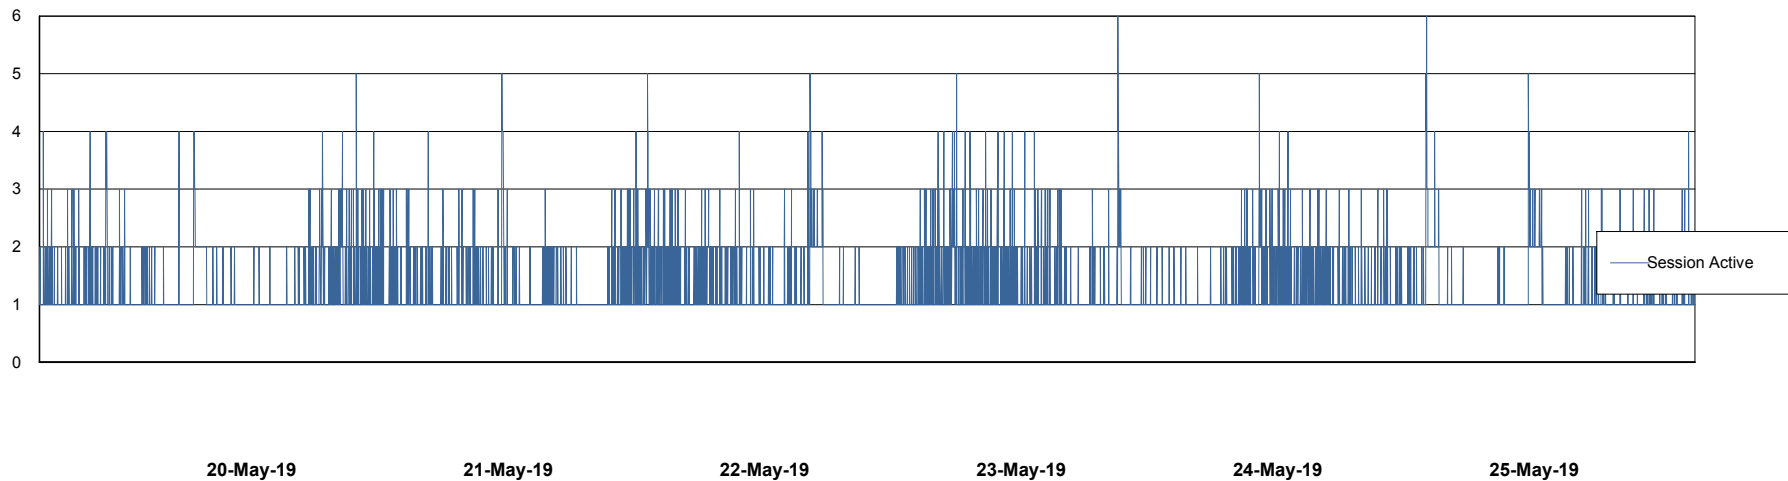

Weekly SLA Customer Report

Customer ECL Production
Database ID 77

Harddisk Usage ECL_PRD_ECL-ABS-WEB

	Free disk space on c: (%)	Total disk space on c: (Gb)
25-May-19	81	127
24-May-19	81	127
23-May-19	81	127
22-May-19	81	127
21-May-19	81	127
20-May-19	80	127
19-May-19	80	127

Weekly SLA Customer Report

Customer ECL Production
Database ID 77

Database Performance ECLDB_Production

DB Processes Max 300
DB Sessions Max 480

Weekly SLA Customer Report

Customer ECL Production
Database ID 77