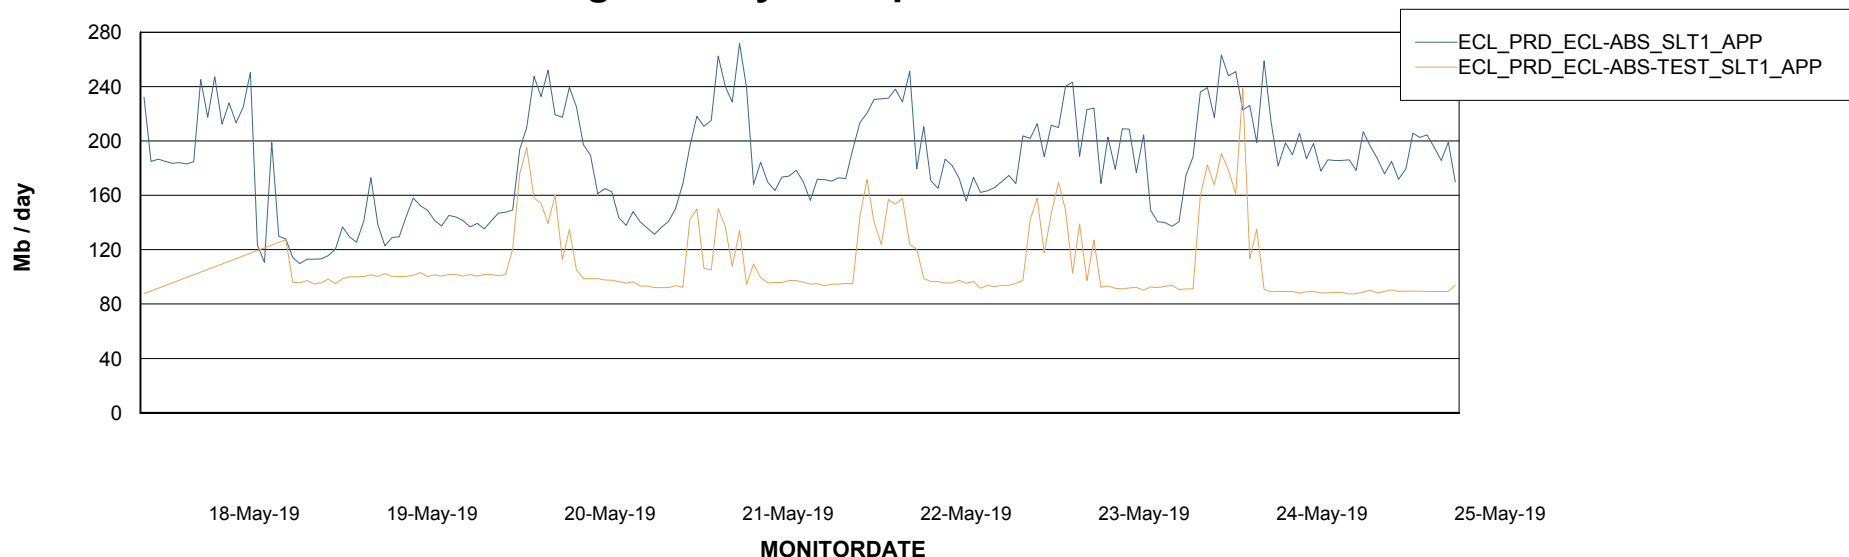

ABSSolute Application Server Services

Avg memory used per ABS Server Service