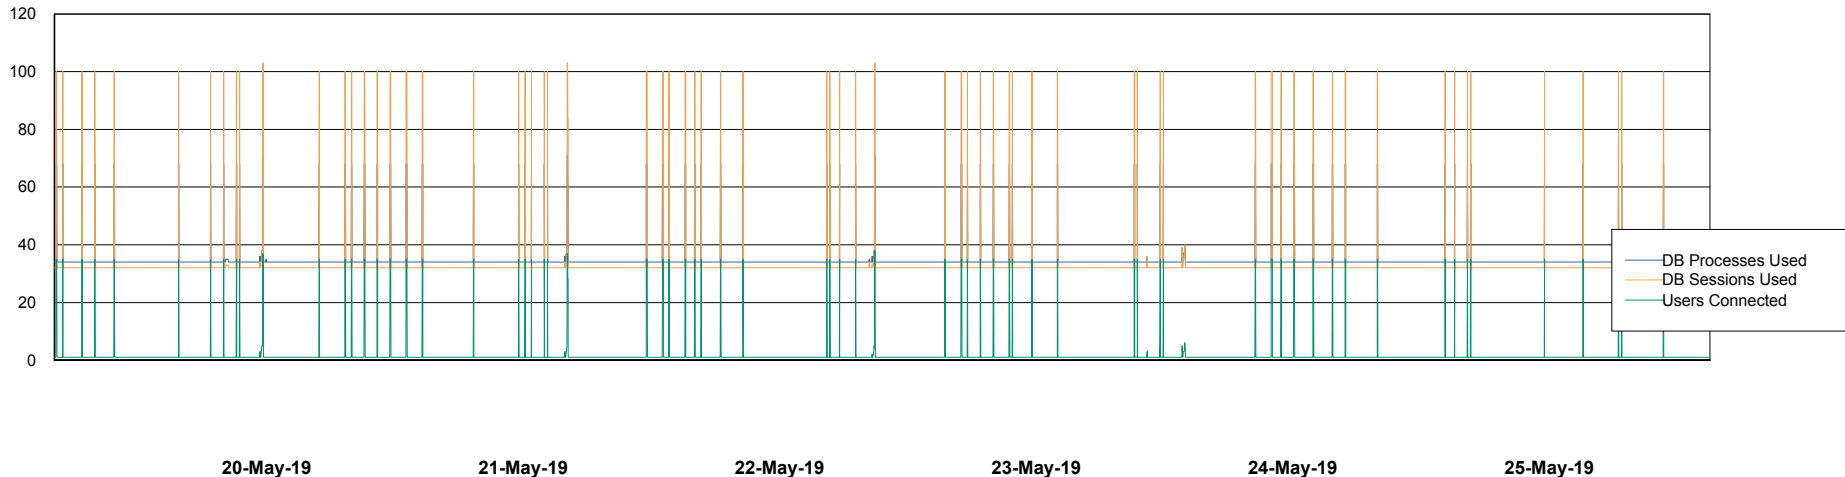

Weekly SLA Customer Report

Customer ECL Production
Database ID 77

Database Performance ECLDB_Production

DB Processes Max 300
DB Sessions Max 480

Weekly SLA Customer Report

Customer ECL Production
Database ID 77

Database Performance ECLDB_Standby

DB Processes Max 300
DB Sessions Max 480

Weekly SLA Customer Report

Customer ECL Production
 Database ID 77

DATABASE SIZE ECLDB_Production

Database growth over last month