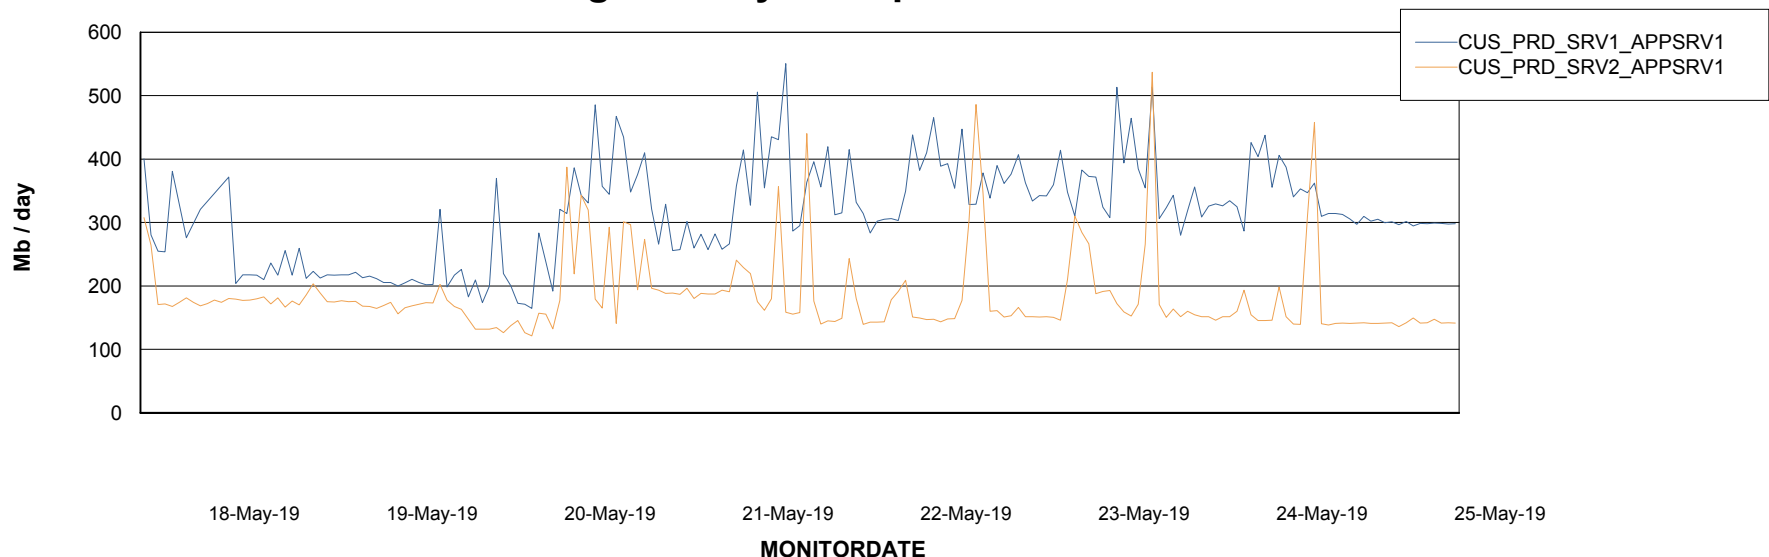

ABSSolute Application Server Services

Avg memory used per ABS Server Service