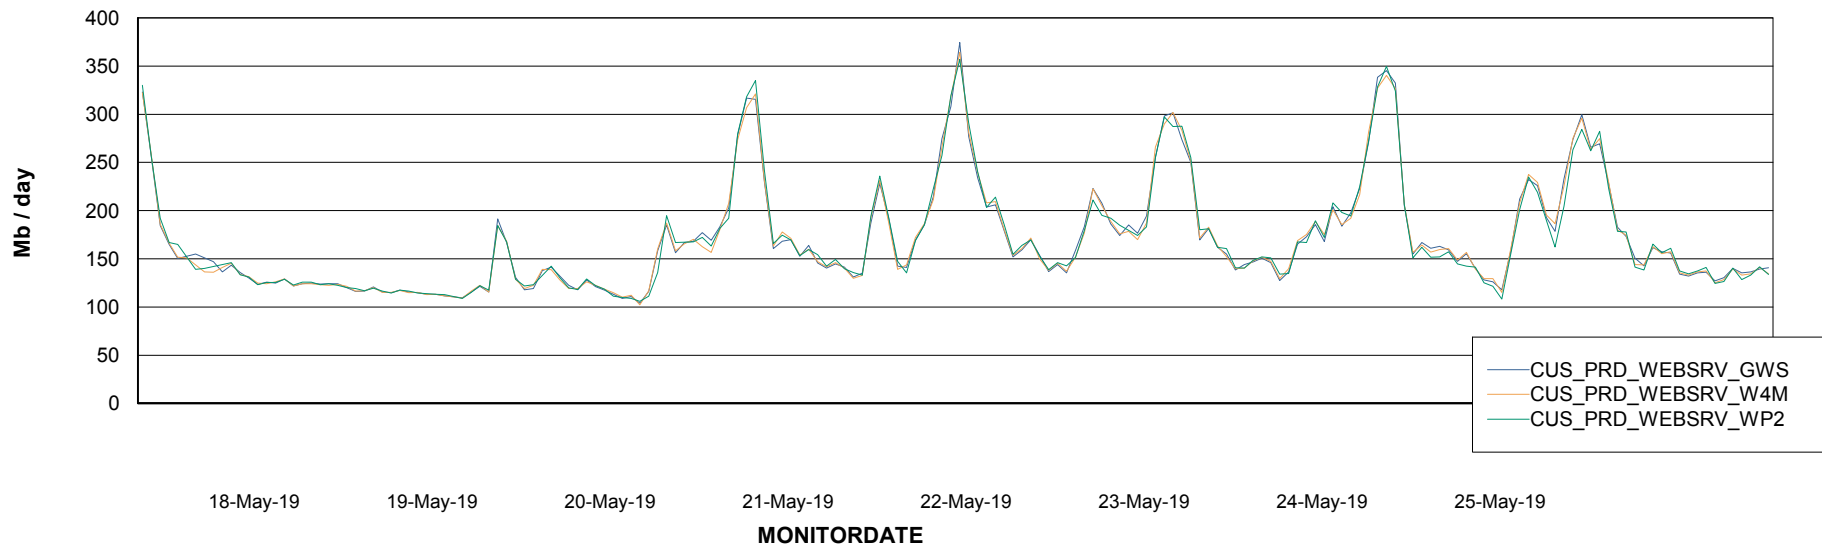

ABSSolute Web Component Services

Avg memory used per ABS Web component