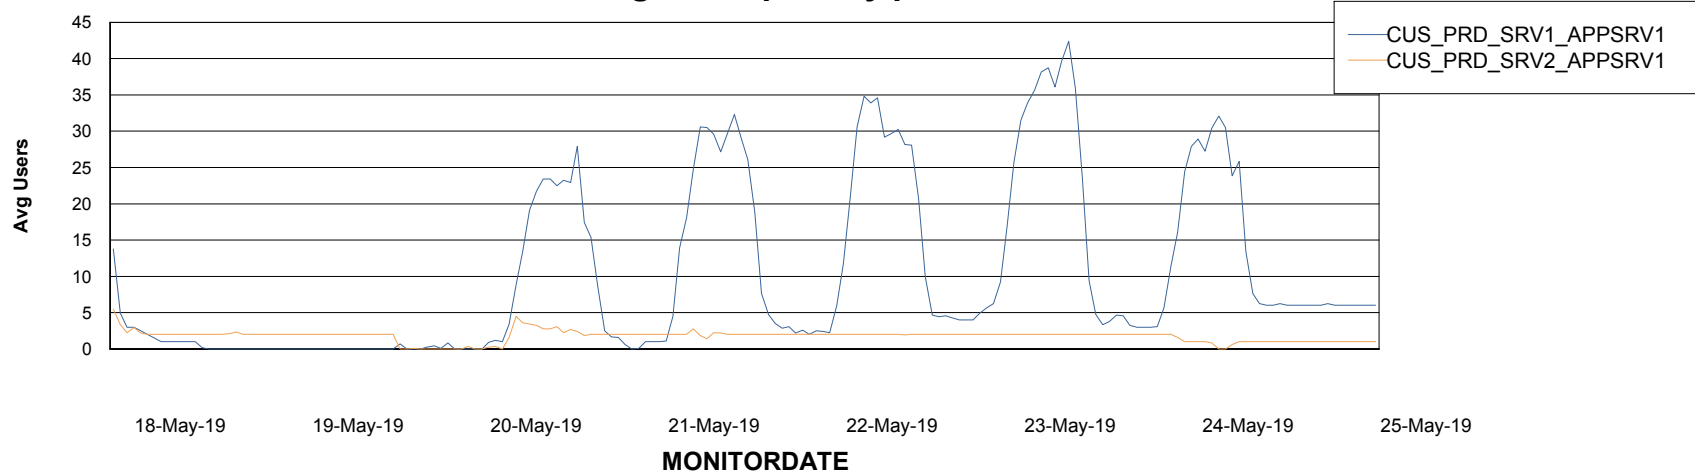

Avg users per day per ABS server