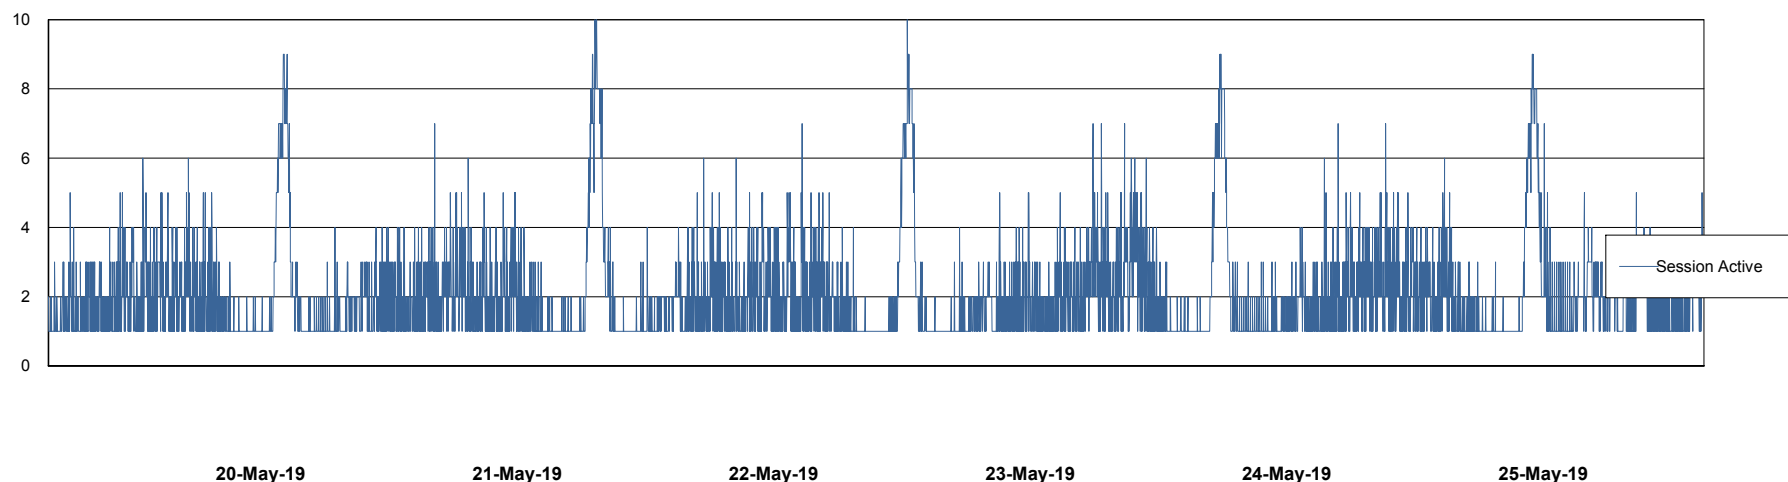

Database Performance CUS_ProdDB_Primary

DB Processes Max 300
DB Sessions Max 472