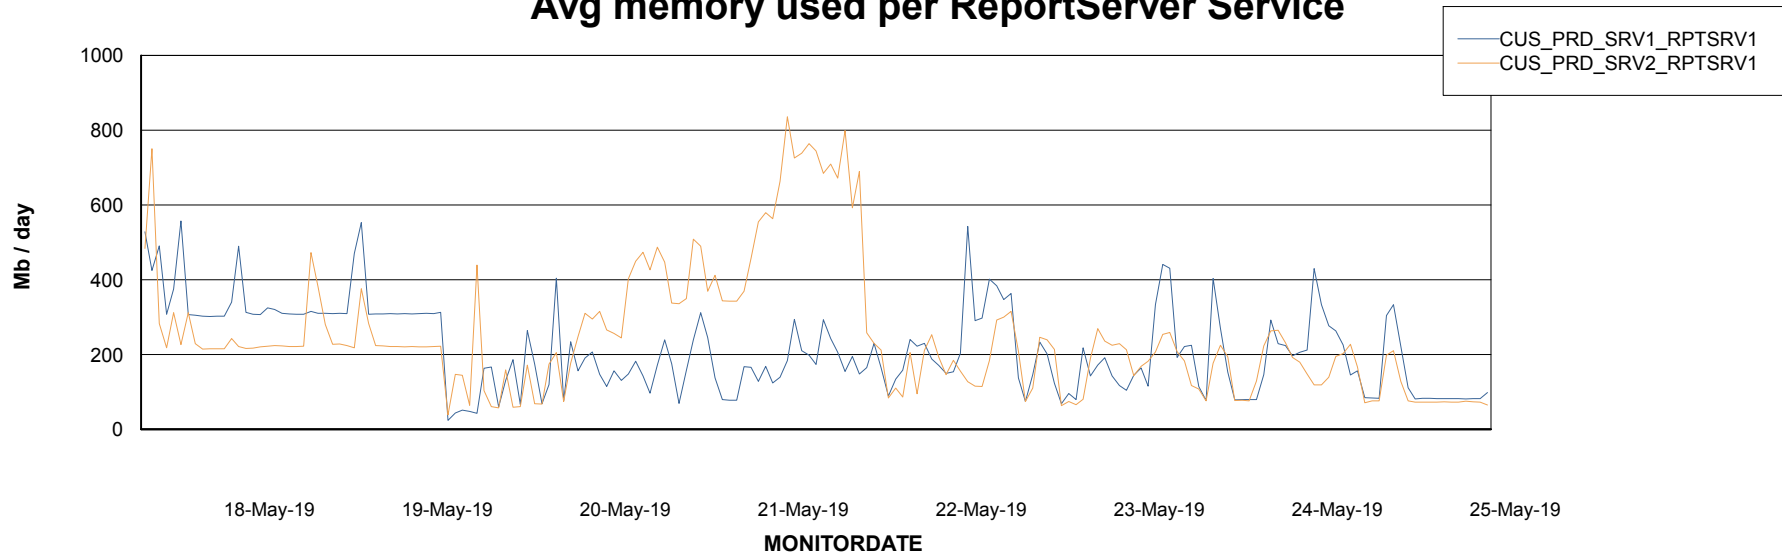

ABSolute Web Component Services

Avg memory used per ReportServer Service