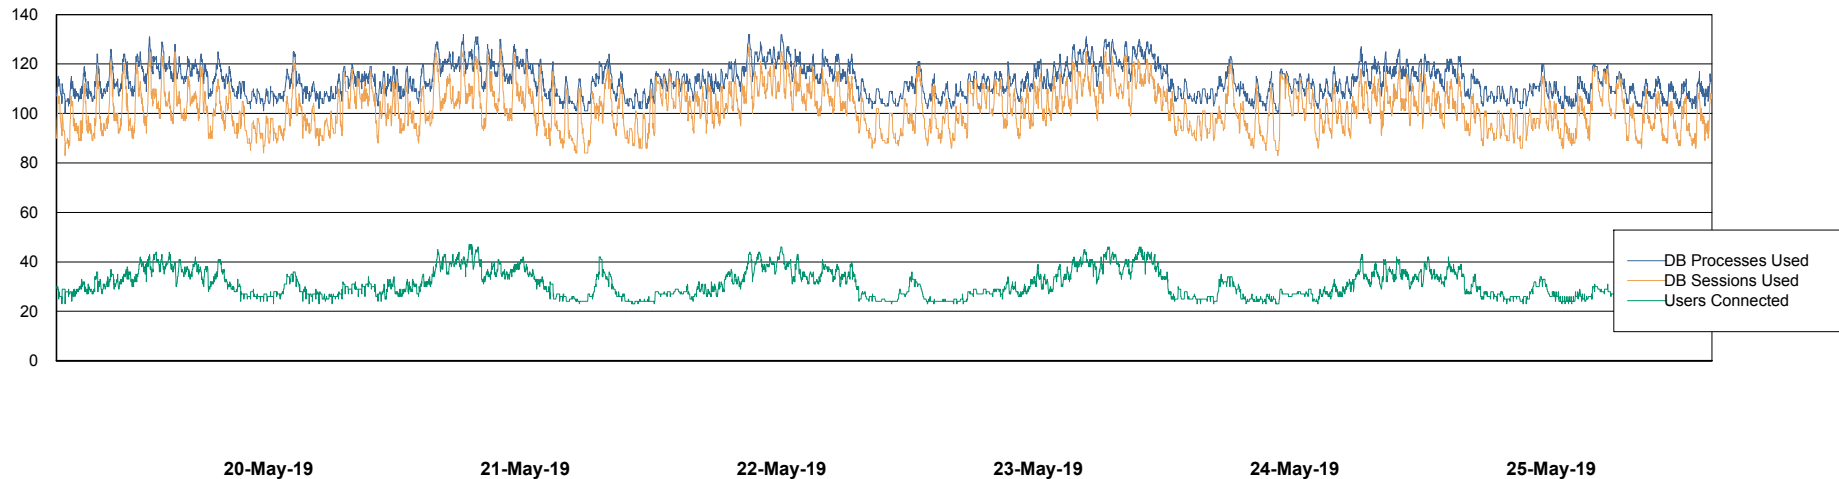

Database Performance CUS_ProdDB_Primary

DB Processes Max 300
DB Sessions Max 472