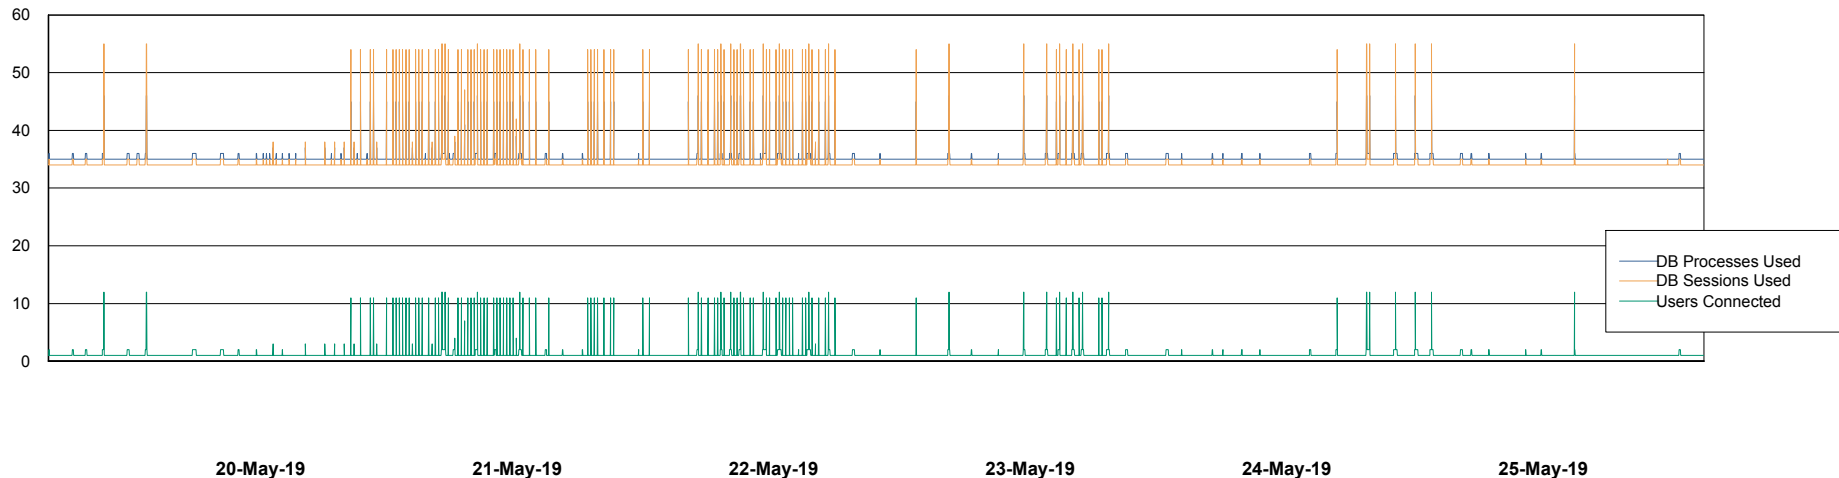

Database Performance CUS_ProdDB_Standby

DB Processes Max 300
DB Sessions Max 472