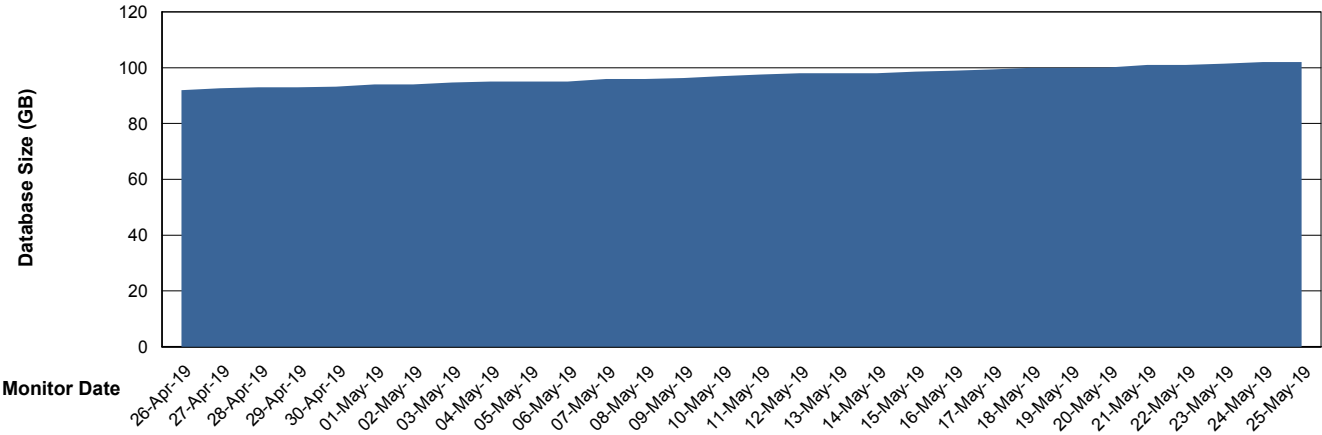

DATABASE SIZE CUS_ProdDB_Primary

Database growth over last month

Database Tablespace CUS_ProdDB_Primary

Date	Tablespace Name	Filesize (Gb)	Usedsize (Gb)	Percentage free
25-May-19	ABSDATA	120	91	24
	INDX	6	4	33
24-May-19	ABSDATA	120	91	24
	INDX	6	4	33
23-May-19	ABSDATA	120	91	24
	INDX	6	4	33
22-May-19	ABSDATA	120	89	26
	INDX	6	4	33
21-May-19	ABSDATA	120	89	26
	INDX	6	4	33
20-May-19	ABSDATA	120	88	27
	INDX	6	4	33
19-May-19	ABSDATA	120	87	28
	INDX	6	4	33