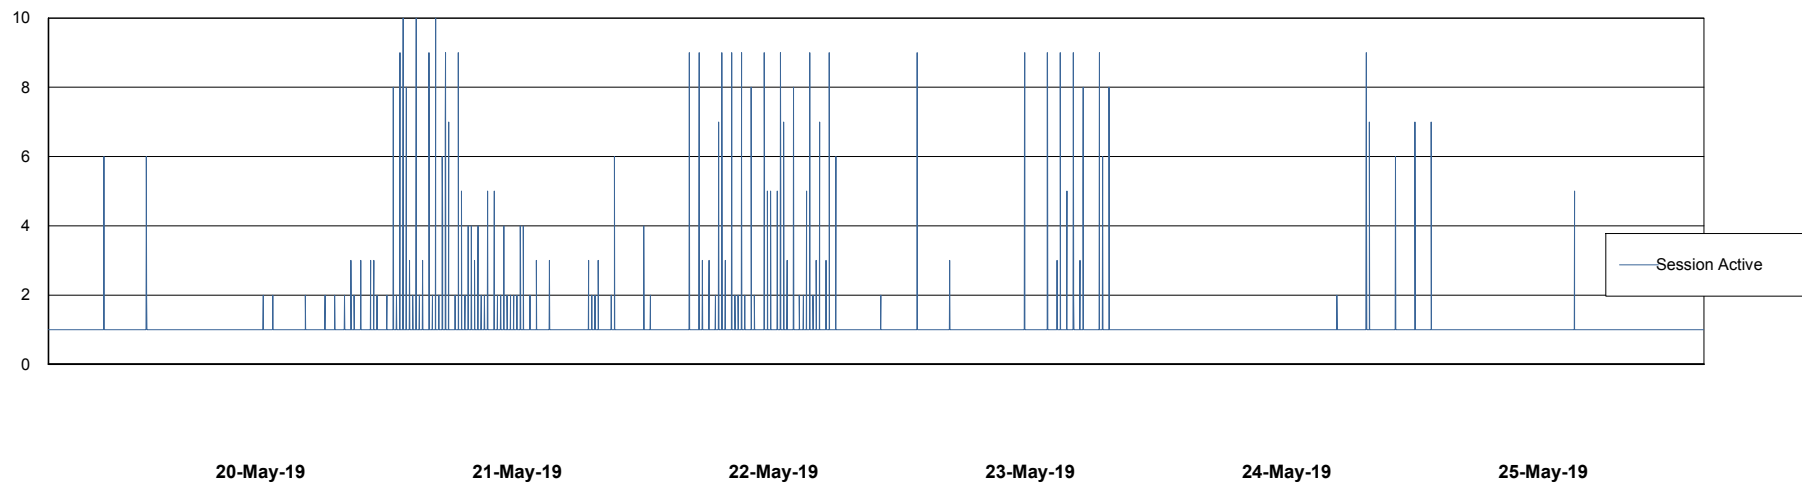

Database Performance CUS_ProdDB_Standby

DB Processes Max 300
DB Sessions Max 472