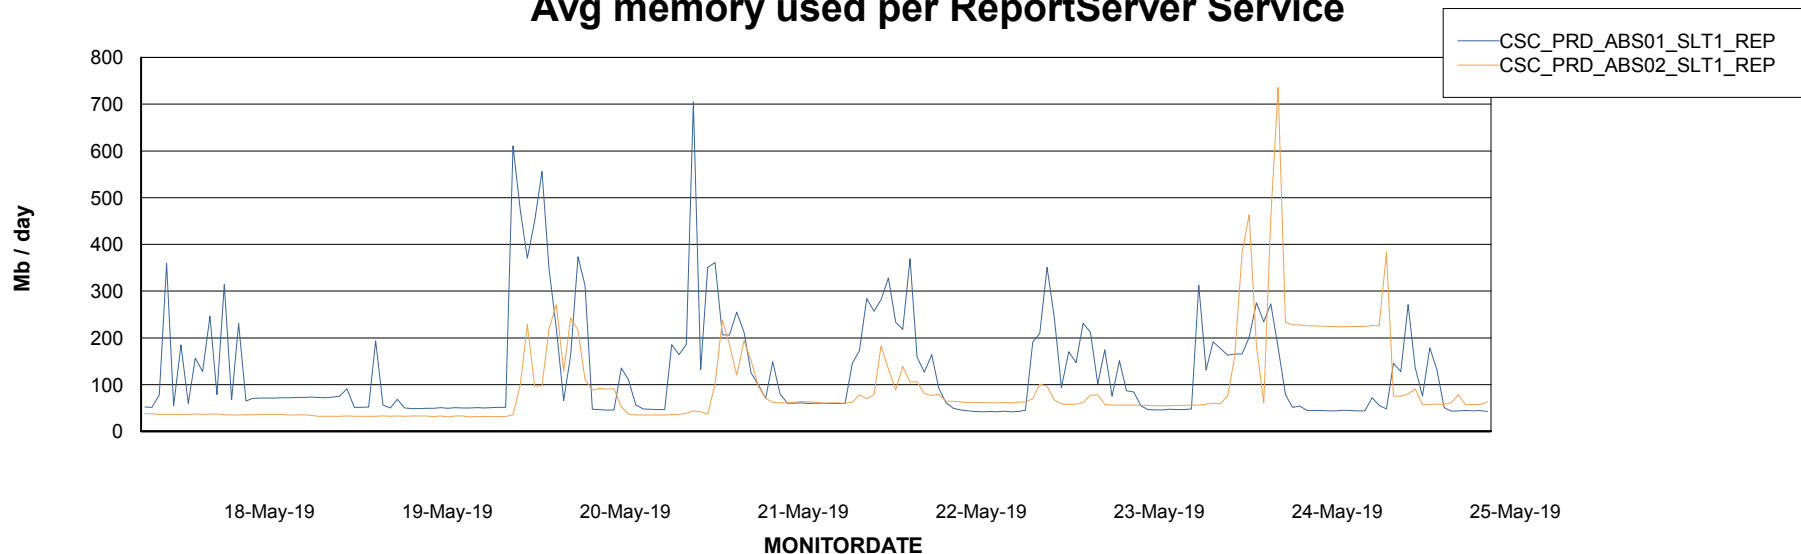

Avg memory used per ABS Server Service

Avg users per day per ABS server

Weekly SLA Customer Report

Customer CSC_Production
Database ID 50

ABSSolute Application ReportServer Services

Avg memory used per ReportServer Service