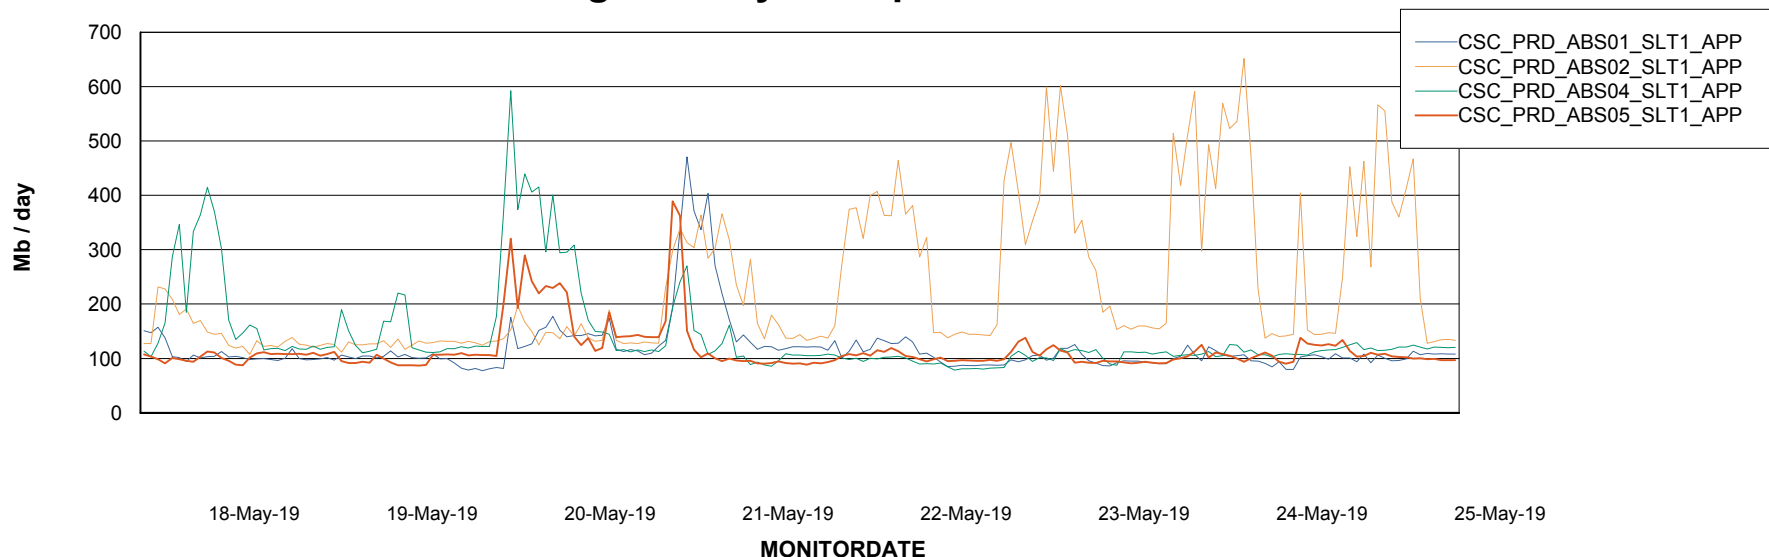

ABSSolute Application Server Services

Avg memory used per ABS Server Service