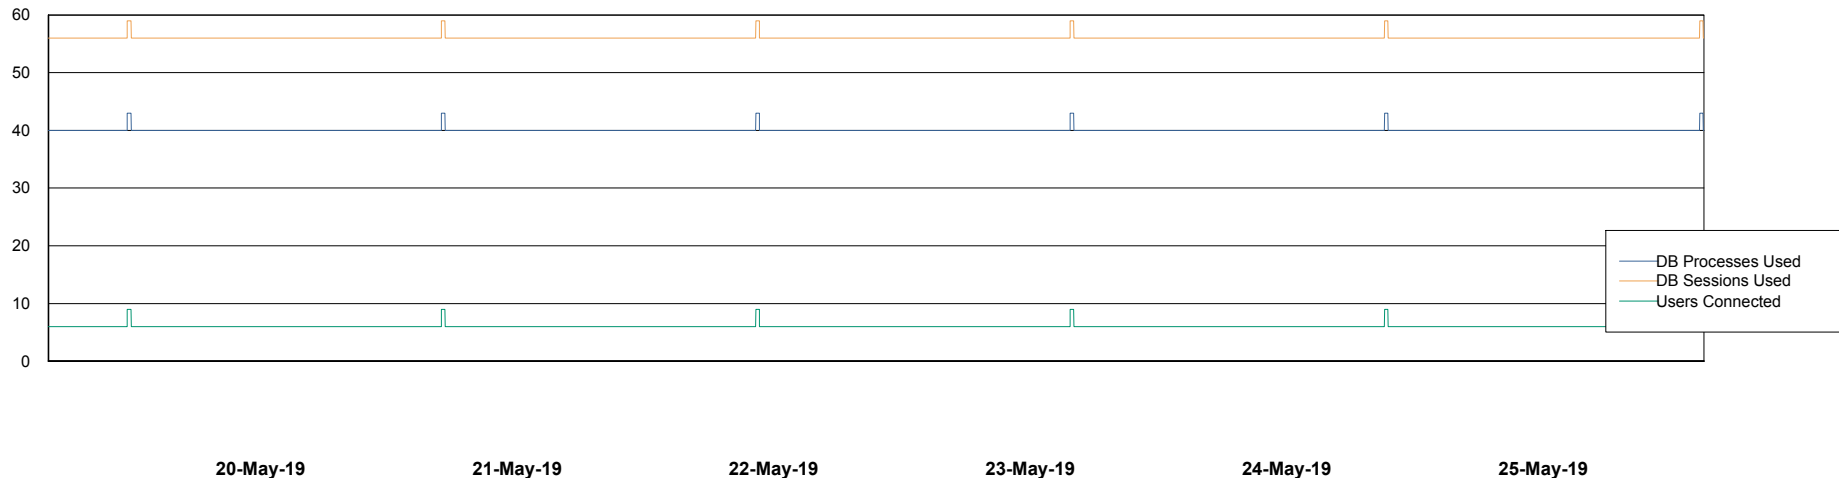

Database Performance CSCDB_Standby

DB Processes Max 500
DB Sessions Max 800