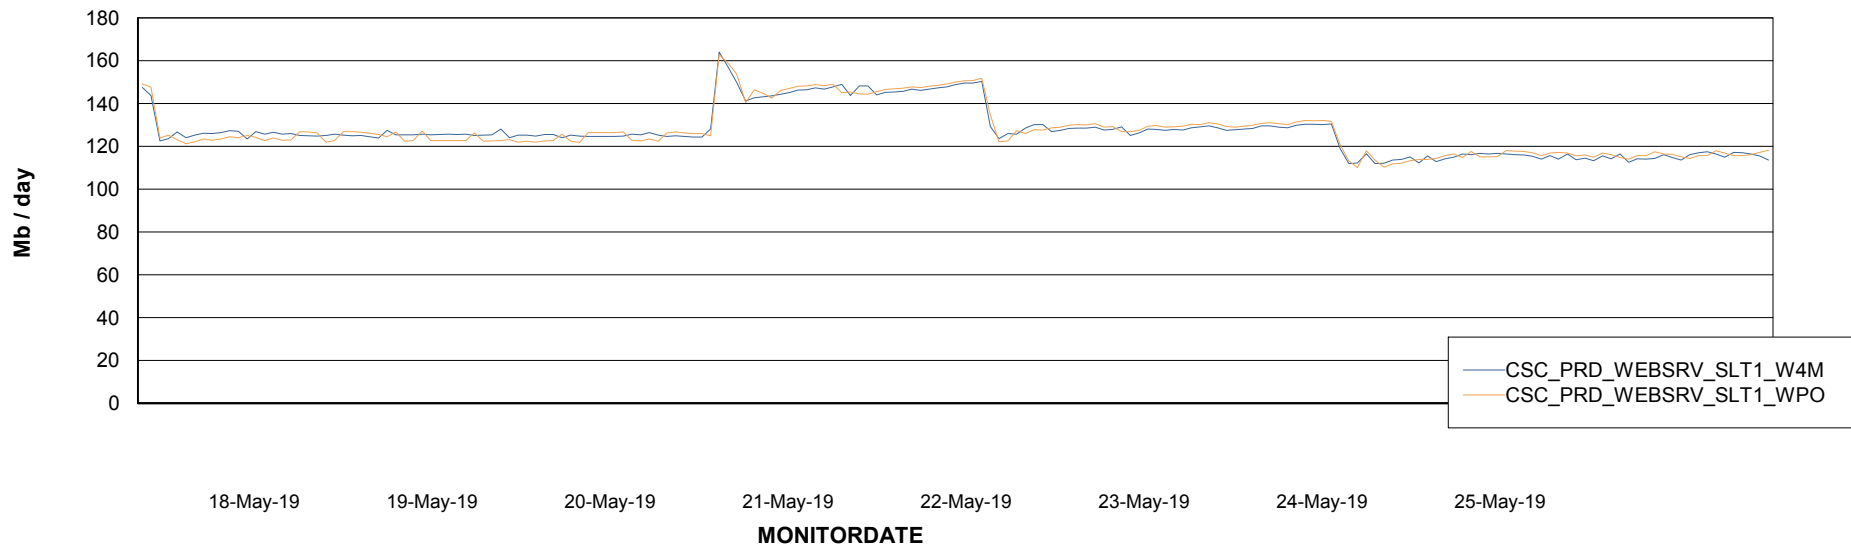

ABSSolute Web Component Services

Avg memory used per ABS Web component