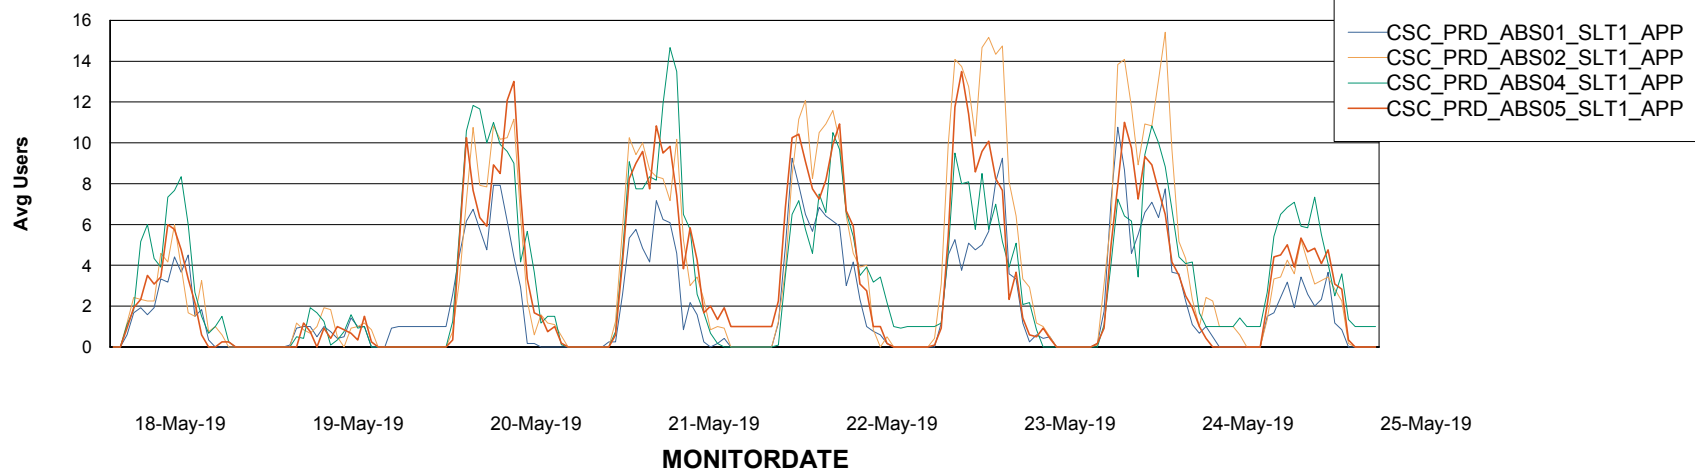

Avg users per day per ABS server