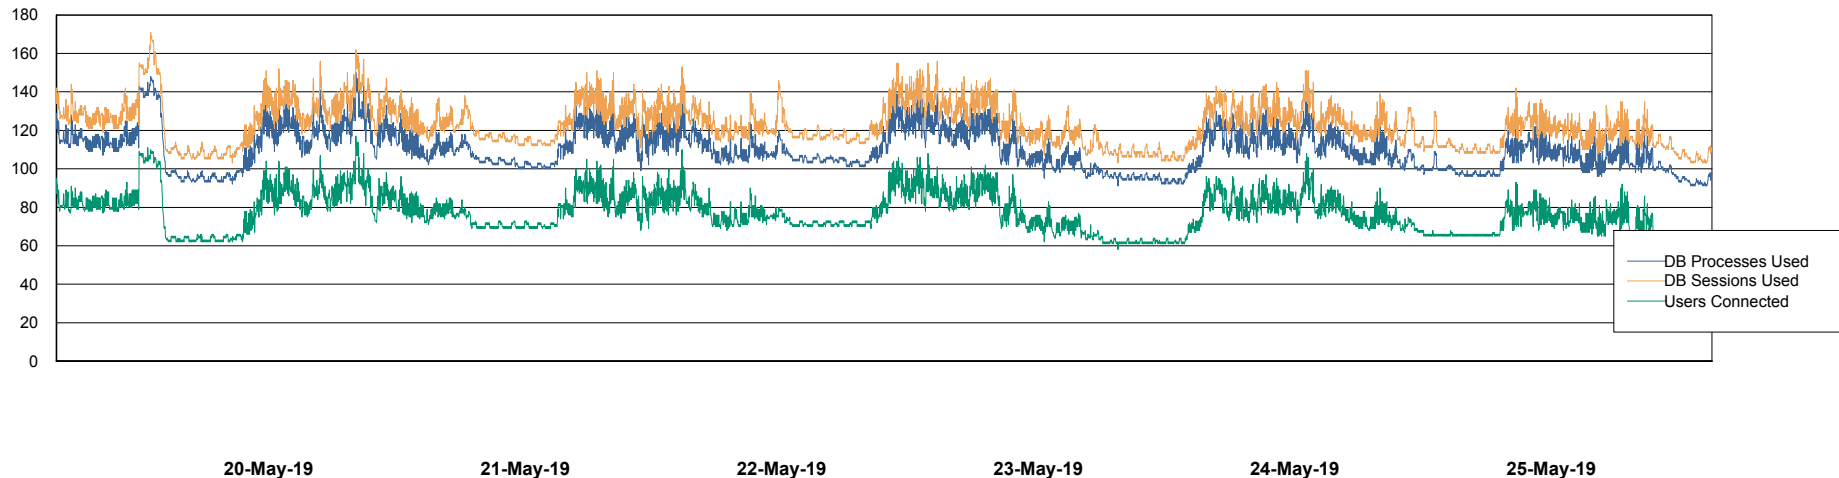

Database Performance CSCDB_Primary

DB Processes Max 500
DB Sessions Max 800