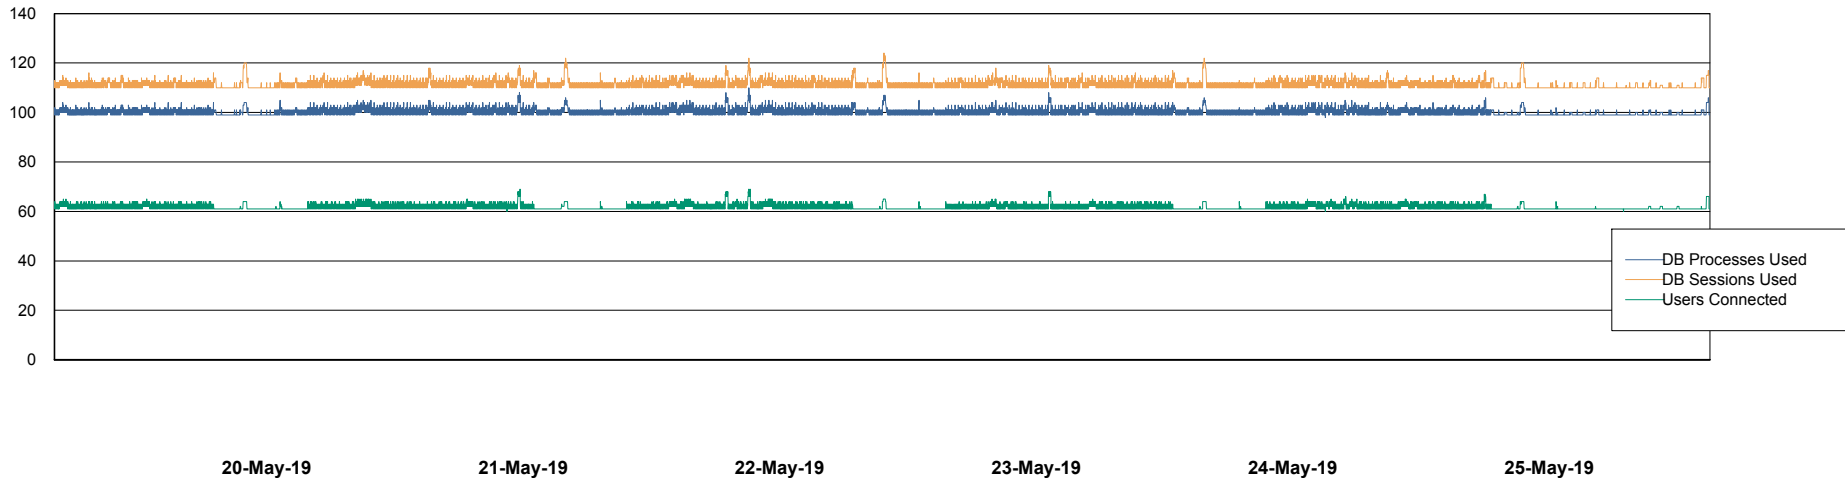

Database Performance CIWDB_Production

DB Processes Max 300
DB Sessions Max 472