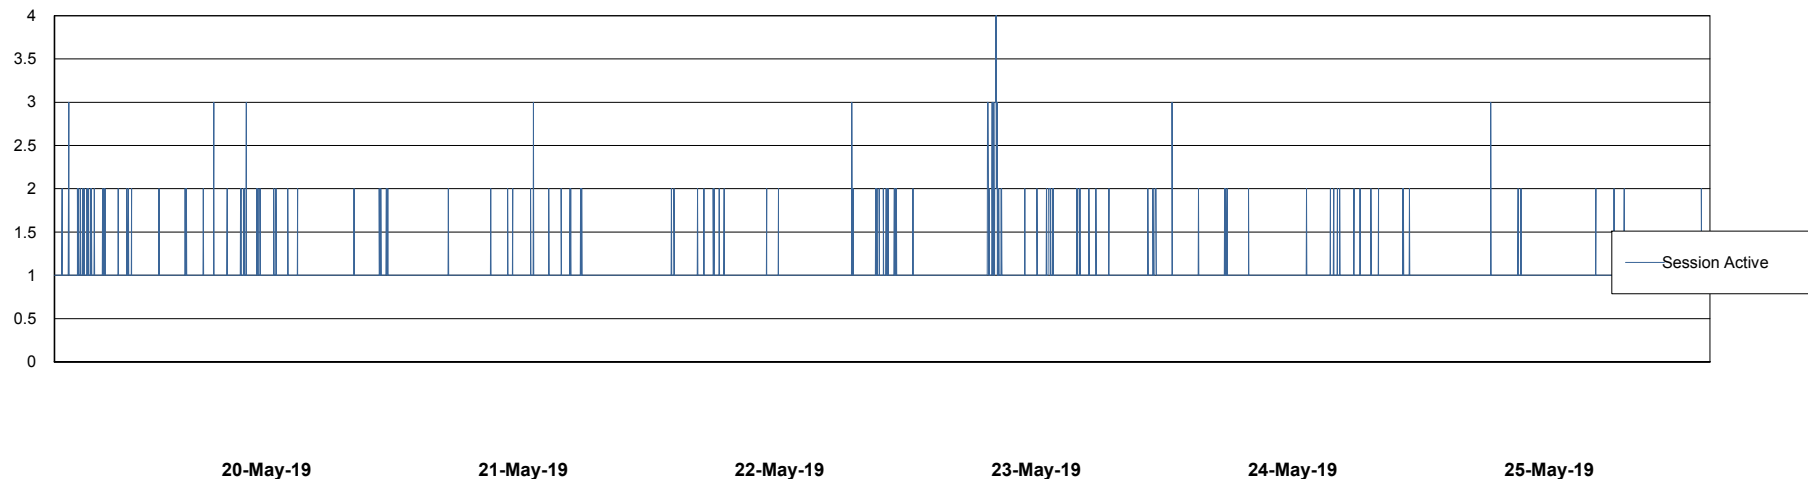

Database Performance CIWDB_Production

DB Processes Max 300
DB Sessions Max 472