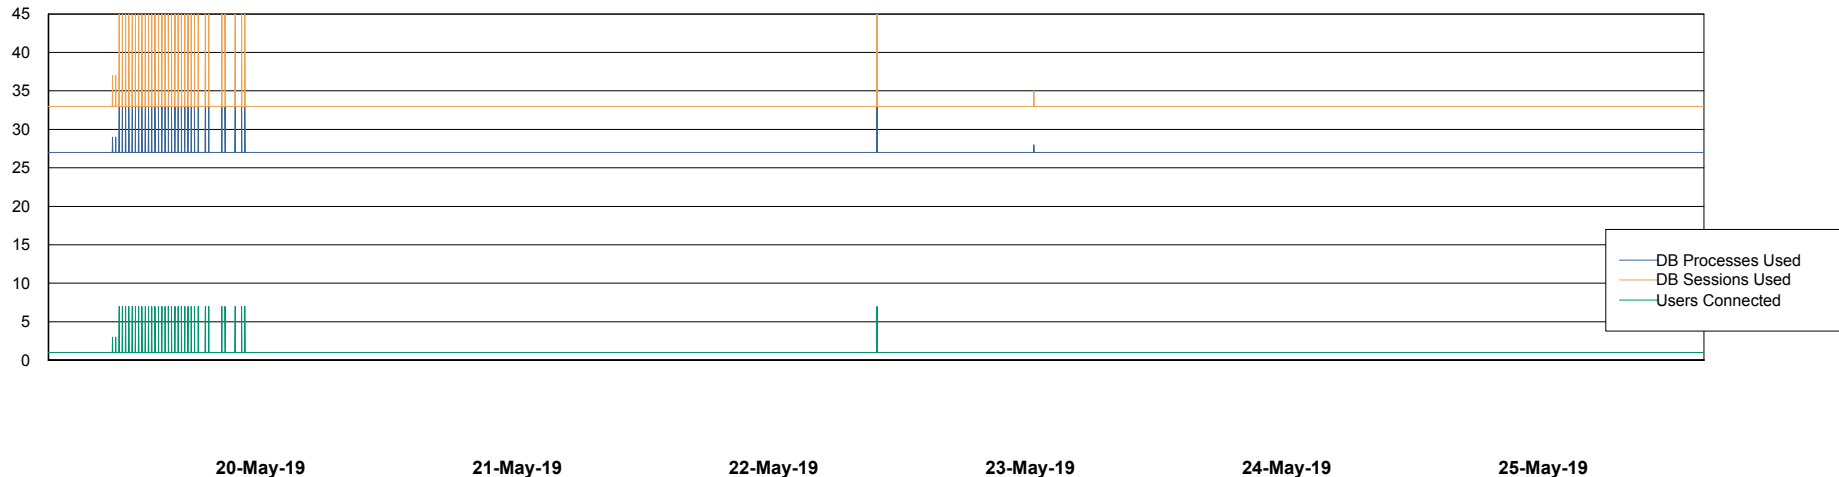

Database Performance CIWDB_Standby

DB Processes Max 300
DB Sessions Max 472