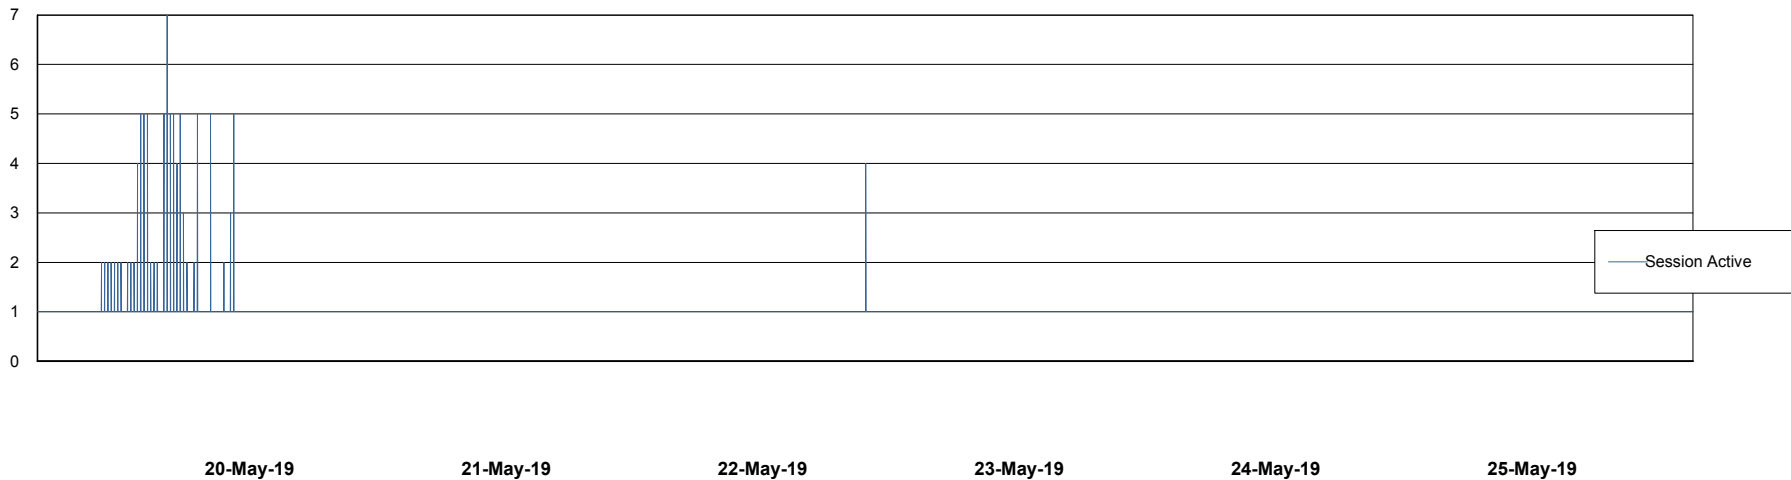

Database Performance CIWDB_Standby

DB Processes Max 300
DB Sessions Max 472