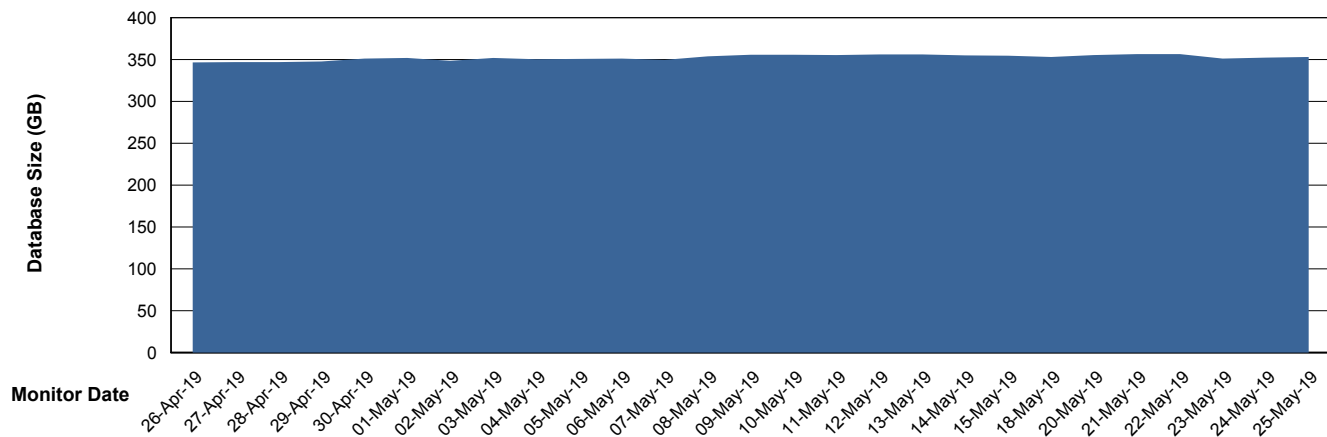

Weekly SLA Customer Report

Customer BNL_Production
 Database ID 83

DATABASE SIZE BNLDB_FUT_FutureLive

Database growth over last month

DATABASE SIZE BNLDB_Production

Database growth over last month

Weekly SLA Customer Report

Customer BNL_Production
Database ID 83

Database Tablespace		BNLDB_FUT_FutureLive		
Date	Tablespace Name	Filesize (Gb)	Usedsize (Gb)	Percentage free
25-May-19	ABSDATA	80	70	13
	INDX	144	126	13
24-May-19	ABSDATA	80	70	13
	INDX	144	126	13
23-May-19	ABSDATA	80	70	13
	INDX	144	126	13
22-May-19	ABSDATA	80	70	13
	INDX	144	126	13
21-May-19	ABSDATA	80	70	13
	INDX	144	126	13
20-May-19	ABSDATA	80	70	13
	INDX	144	126	13