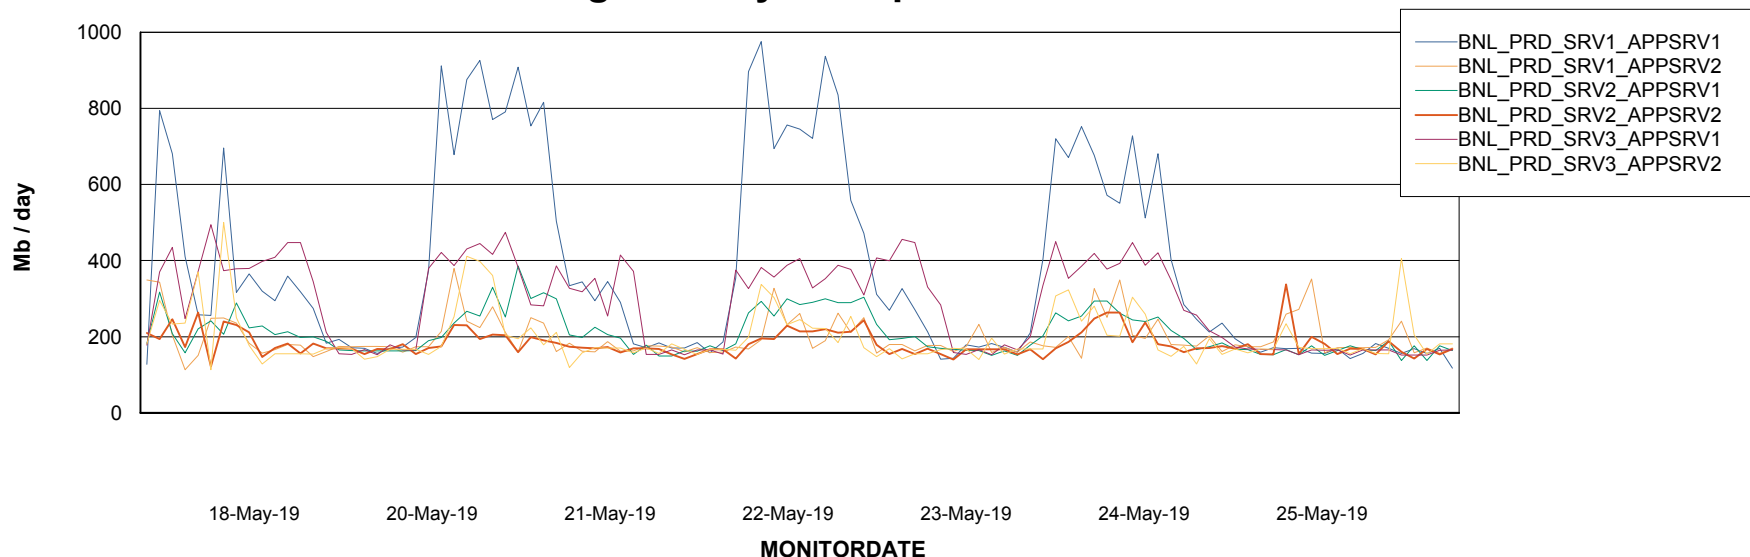

Weekly SLA Customer Report

Customer BNL_Production
 Database ID 83

Database Tablespace BNLDB_Production

Date	Tablespace Name	Filesize (Gb)	Usedsize (Gb)	Percentage free
25-May-19	ABSDATA	106	75	29
	INDX	288	257	11
24-May-19	ABSDATA	106	75	29
	INDX	288	257	11
23-May-19	ABSDATA	106	75	29
	INDX	288	257	11
22-May-19	ABSDATA	106	75	29
	INDX	288	257	11
21-May-19	ABSDATA	106	74	30
	INDX	288	257	11
20-May-19	ABSDATA	106	74	30
	INDX	288	254	12

Standby Database Health BNL_Production

Recovery lag for last 7 days

Weekly SLA Customer Report

Customer BNL_Production
Database ID 83

ABSSolute Application Server Services

Avg memory used per ABS Server Service