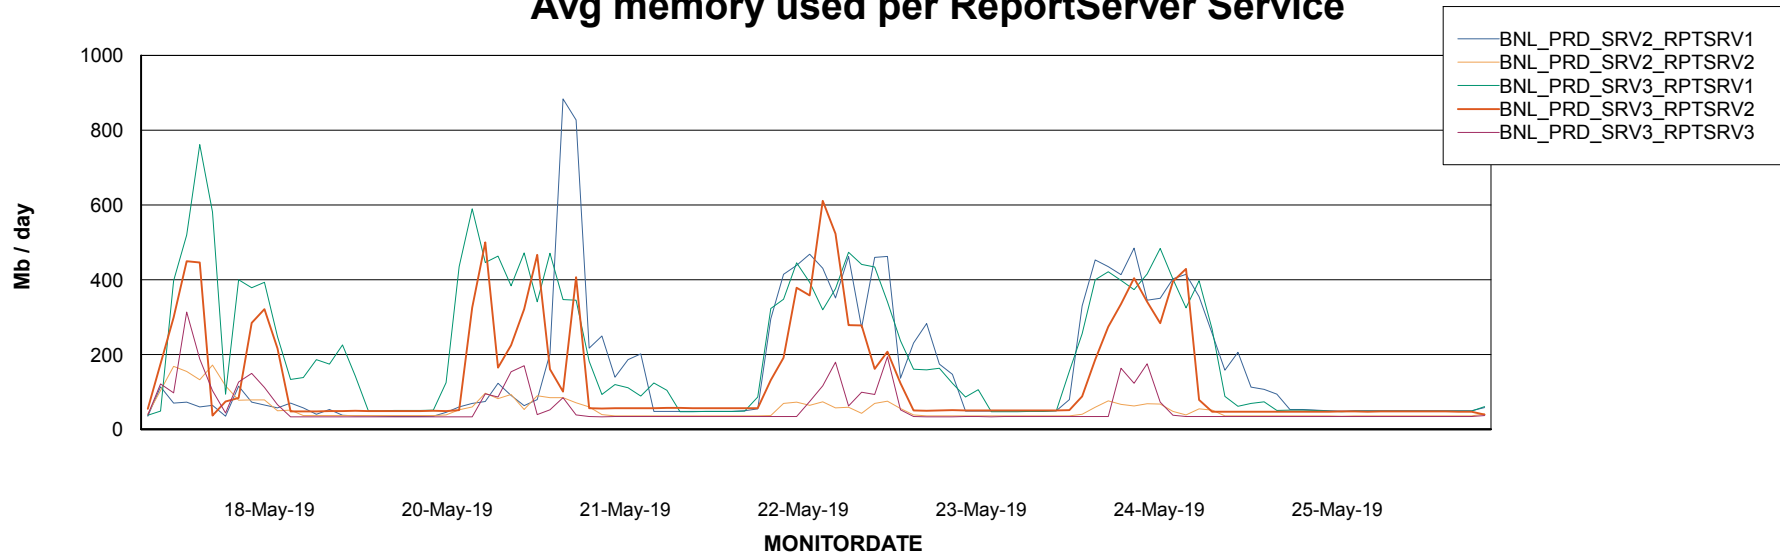

Avg users per day per ABS server

Weekly SLA Customer Report

Customer BNL_Production
 Database ID 83

ABSSolute Web Component Services

Avg memory used per ReportServer Service

Disaster per ABS component