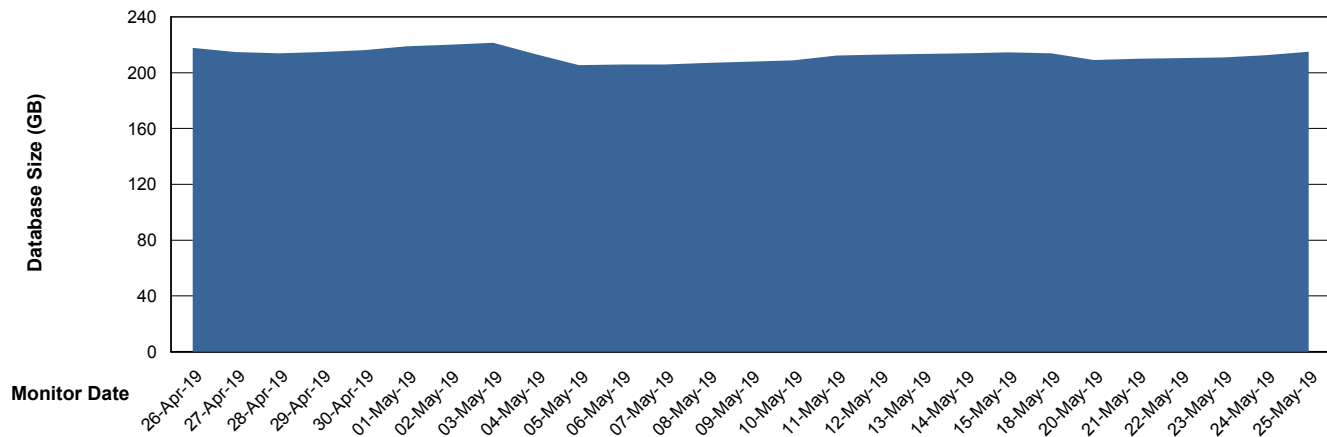

Database Performance BNLDB_FUT_Standby

DB Processes Max 1,000
DB Sessions Max 1,528

Weekly SLA Customer Report

Customer BNL_Production
Database ID 83

Database Performance BNLDB_Production

DB Processes Max 700
DB Sessions Max 1,072

Weekly SLA Customer Report

Customer BNL_Production
 Database ID 83

DATABASE SIZE BNLDB_FUT_FutureLive

Database growth over last month

DATABASE SIZE BNLDB_Production

Database growth over last month

Weekly SLA Customer Report