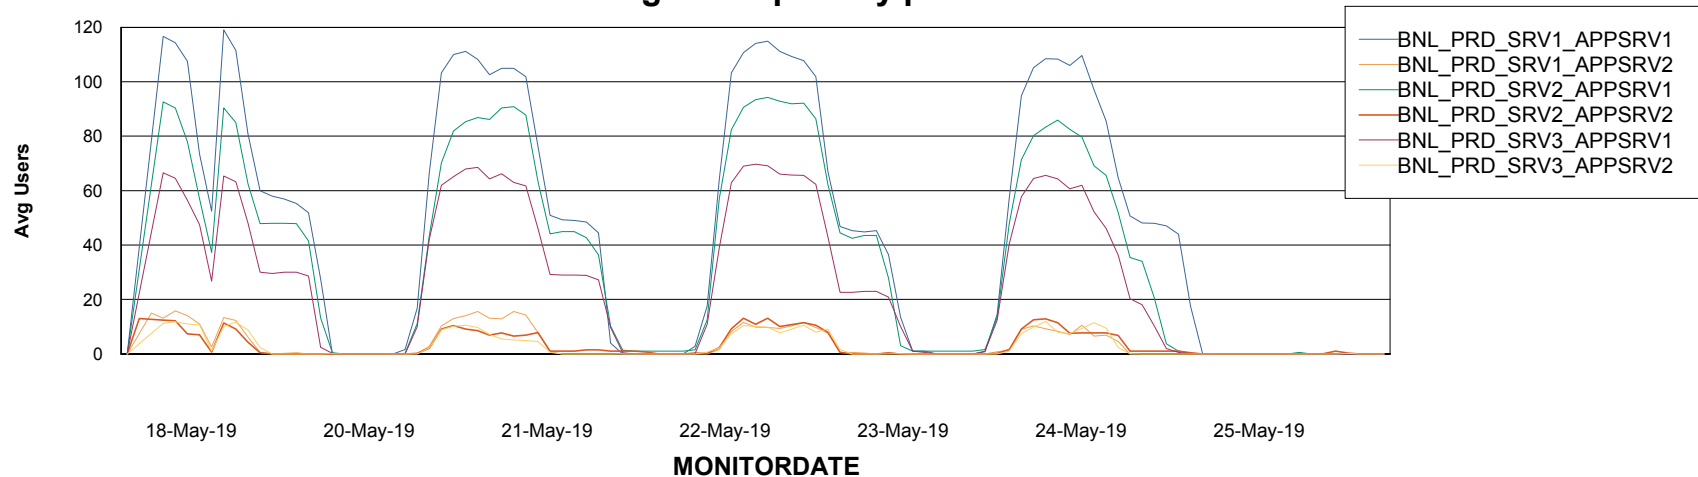

Avg users per day per ABS server