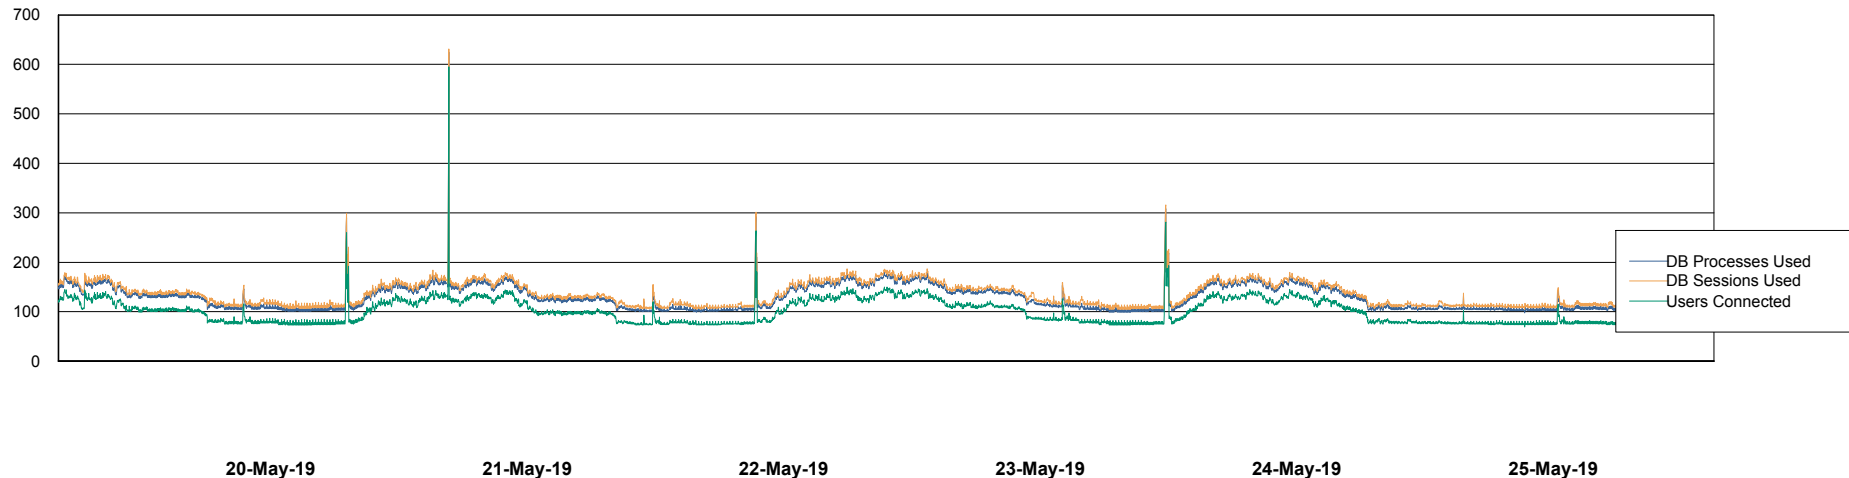

Database Performance BNLDB_FUT_Standby

DB Processes Max 1,000
DB Sessions Max 1,528

Weekly SLA Customer Report

Customer BNL_Production
Database ID 83

Database Performance BNLDB_Production

DB Processes Max 700
DB Sessions Max 1,072

Weekly SLA Customer Report

Customer BNL_Production
 Database ID 83

DATABASE SIZE BNLDB_FUT_FutureLive

Database growth over last month

DATABASE SIZE BNLDB_Production

Database growth over last month

Weekly SLA Customer Report