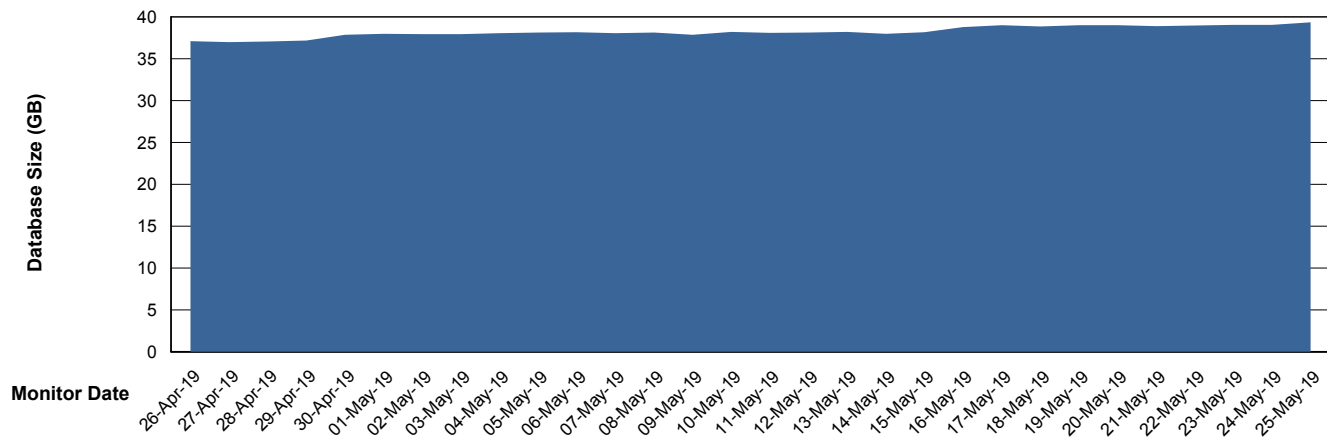

DB Processes Max 300
DB Sessions Max 474

Weekly SLA Customer Report

Customer BGG_Production
Database ID 58

Database Performance BGGDB_Standby

DB Processes Max 300
DB Sessions Max 474

Weekly SLA Customer Report

Customer BGG_Production
Database ID 58

DATABASE SIZE BGGDB_BI

Database growth over last month

DATABASE SIZE BGGDB_Production

Database growth over last month

Weekly SLA Customer Report

Customer BGG_Production
Database ID 58