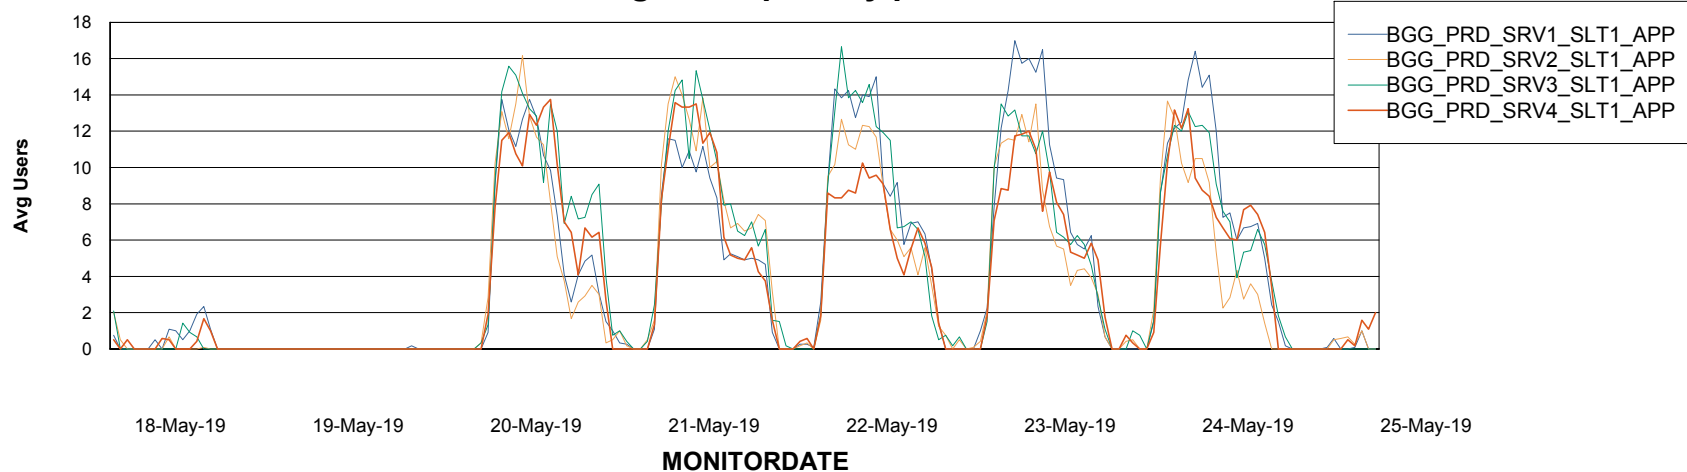

Avg users per day per ABS server