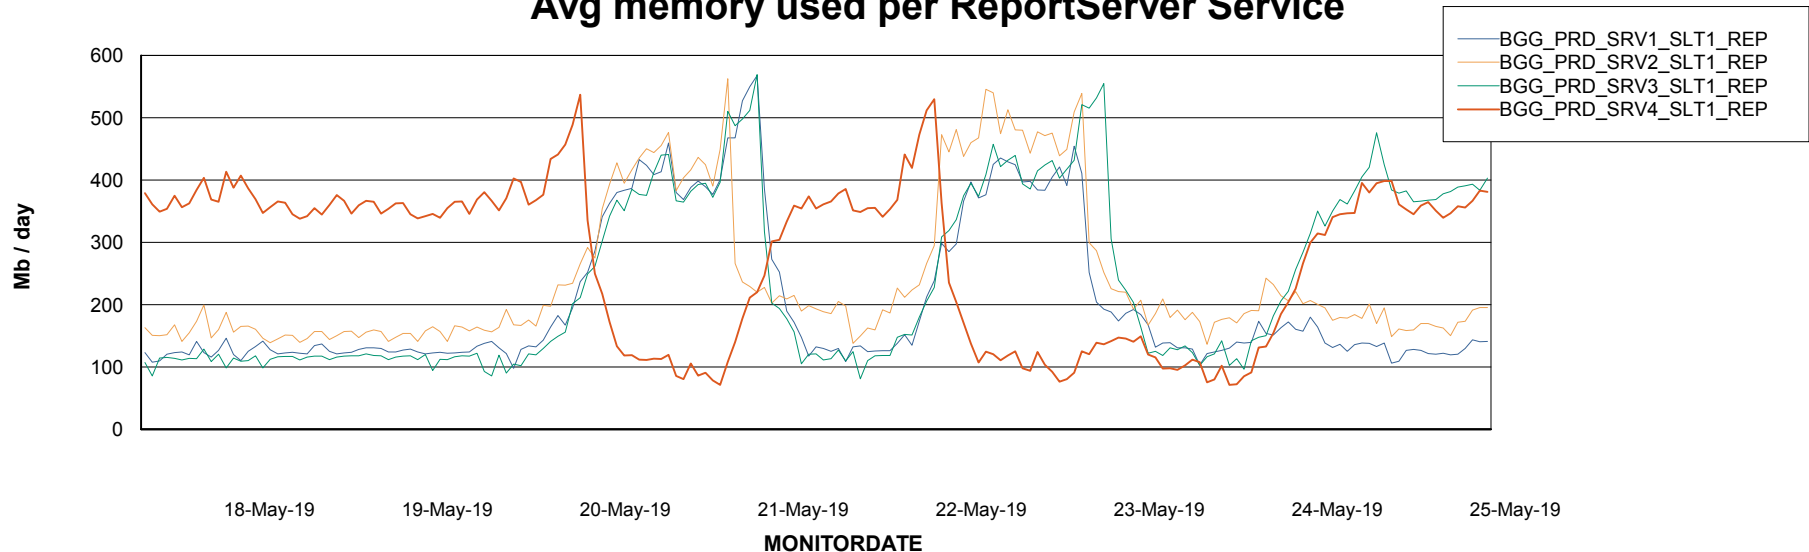

Avg memory used per ABS Server Service

Avg users per day per ABS server

Weekly SLA Customer Report

Customer BGG_Production
Database ID 58

ABSSolute Application ReportServer Services

Avg memory used per ReportServer Service