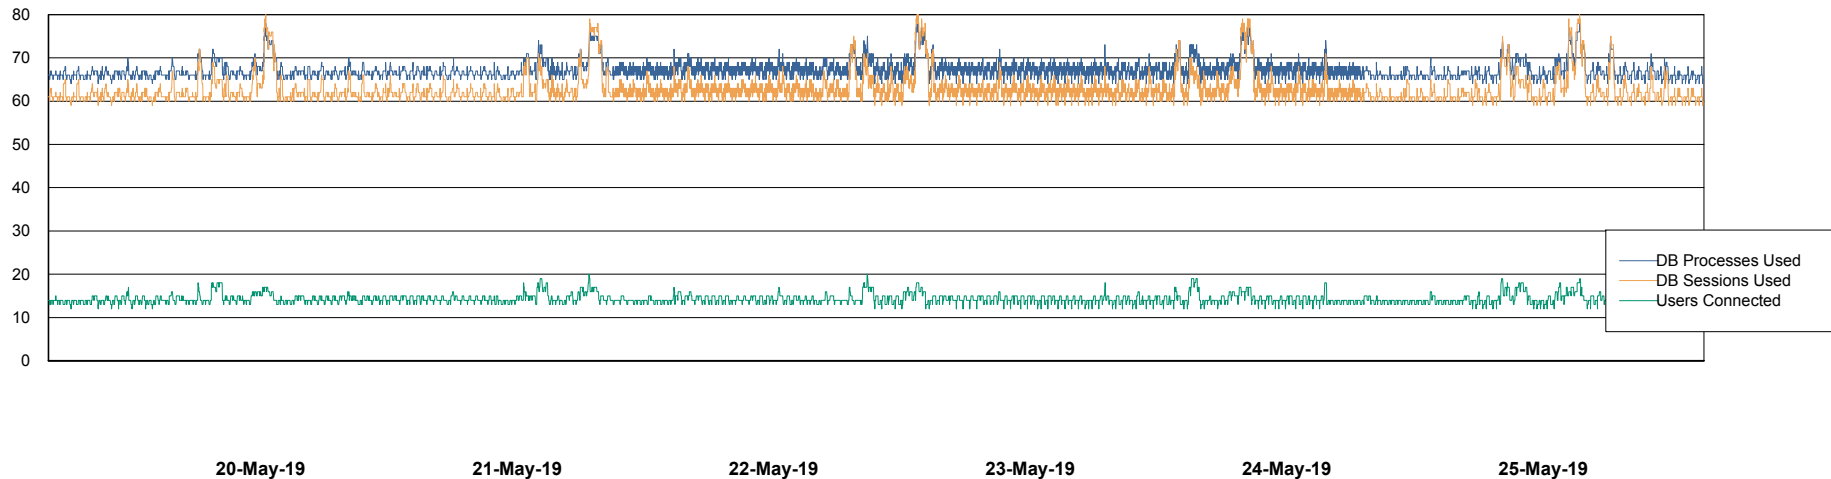

Database Performance BGGDB_BI

DB Processes Max 300
DB Sessions Max 472