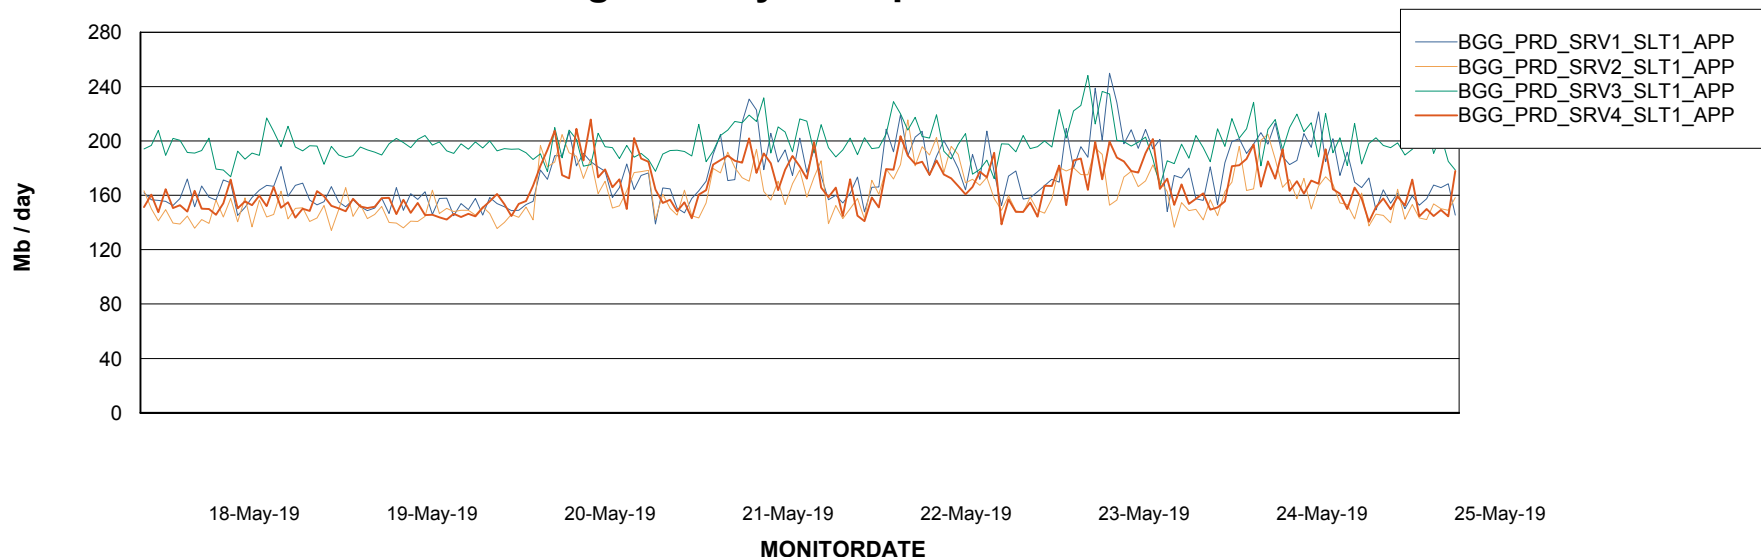

ABSSolute Application Server Services

Avg memory used per ABS Server Service