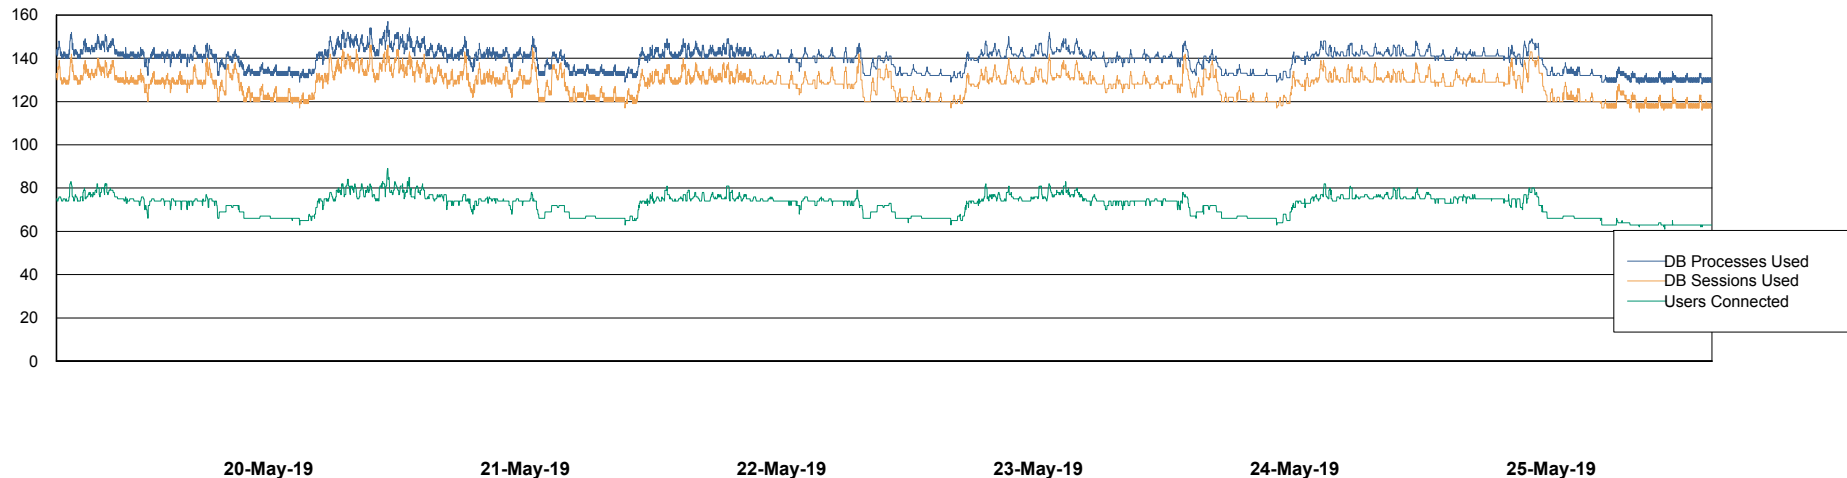

Database Performance BGGDB_Production

DB Processes Max 300
DB Sessions Max 474