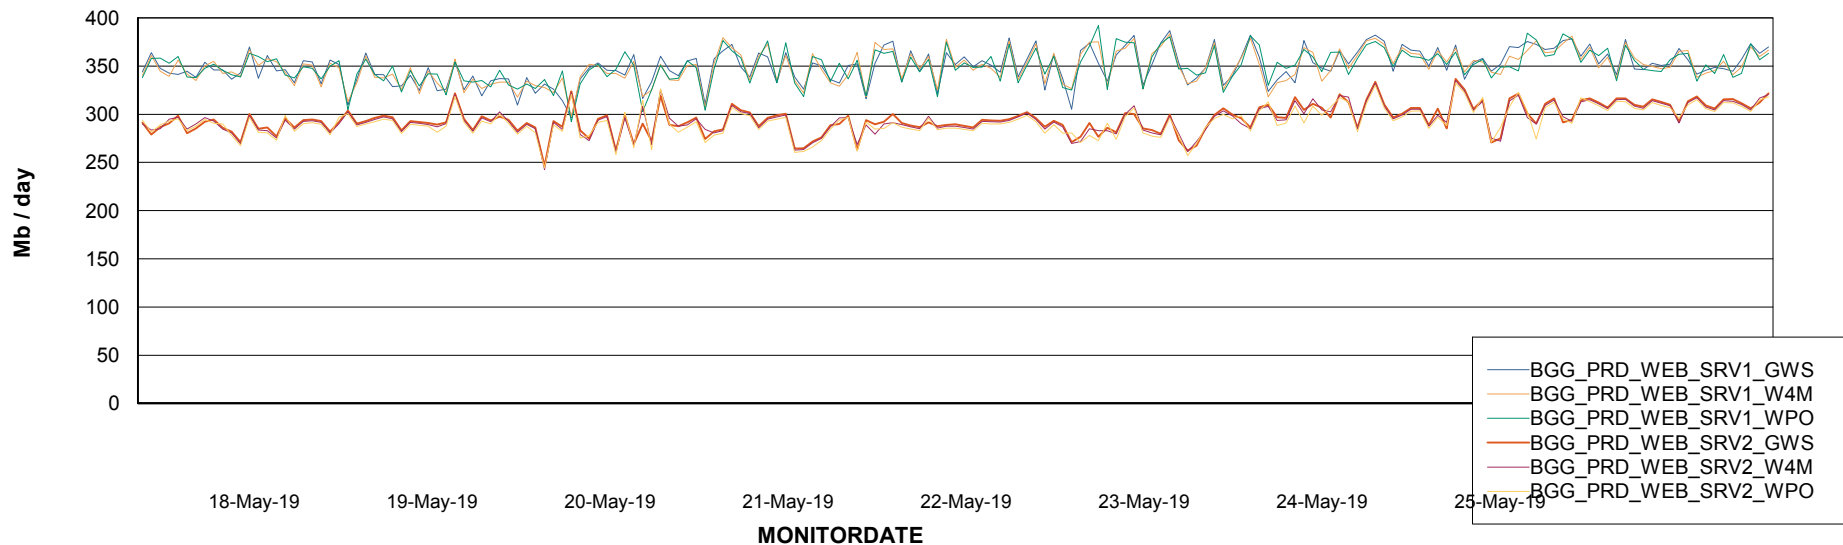

ABSolute Web Component Services

Avg memory used per ABS Web component