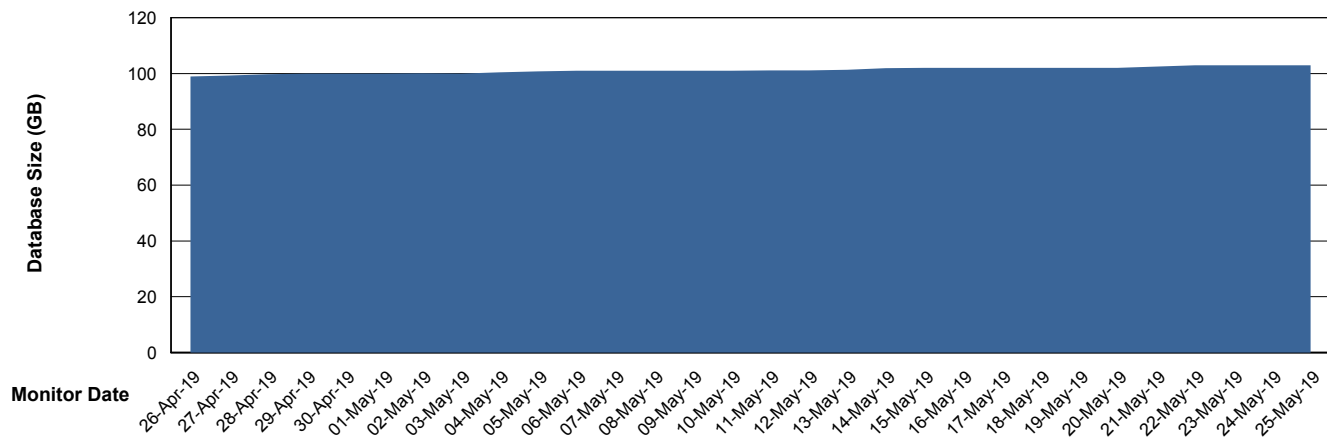

Customer BGG_Production
Database ID 58

DATABASE SIZE BGGDB_BI

Database growth over last month

DATABASE SIZE BGGDB_Production

Database growth over last month

Weekly SLA Customer Report

Customer BGG_Production
Database ID 58

Database Tablespace		BGGDB_BI		
Date	Tablespace Name	Filesize (Gb)	Usedsize (Gb)	Percentage free
25-May-19	ABSDATA	22	18	18
	INDX	24	19	21
24-May-19	ABSDATA	22	18	18
	INDX	24	19	21
23-May-19	ABSDATA	22	18	18
	INDX	24	19	21
22-May-19	ABSDATA	22	18	18
	INDX	24	19	21
21-May-19	ABSDATA	22	18	18
	INDX	24	19	21
20-May-19	ABSDATA	22	18	18
	INDX	24	19	21
19-May-19	ABSDATA	22	18	18
	INDX	24	19	21