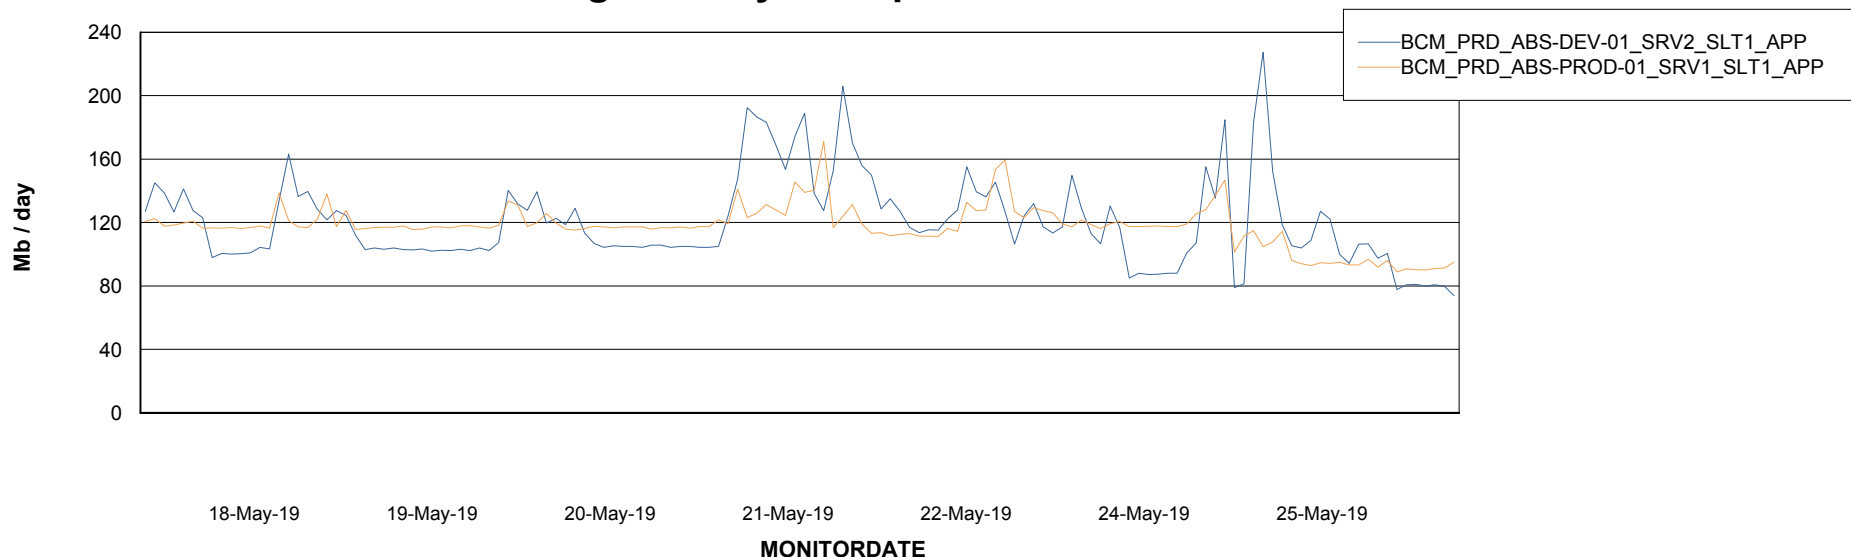

ABSSolute Application Server Services

Avg memory used per ABS Server Service