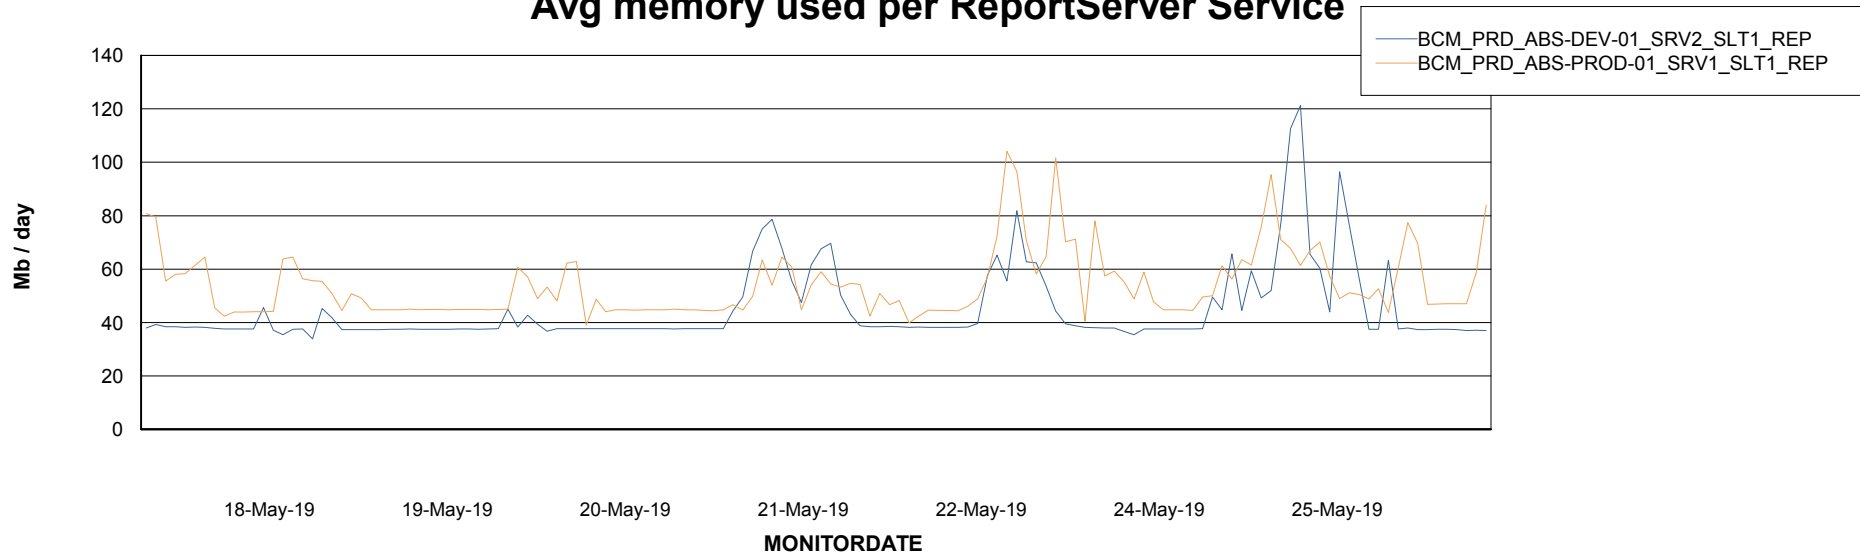

Avg memory used per ABS Server Service

Avg users per day per ABS server

Weekly SLA Customer Report

Customer BCM_Production
Database ID 81

ABSSolute Application ReportServer Services

Avg memory used per ReportServer Service