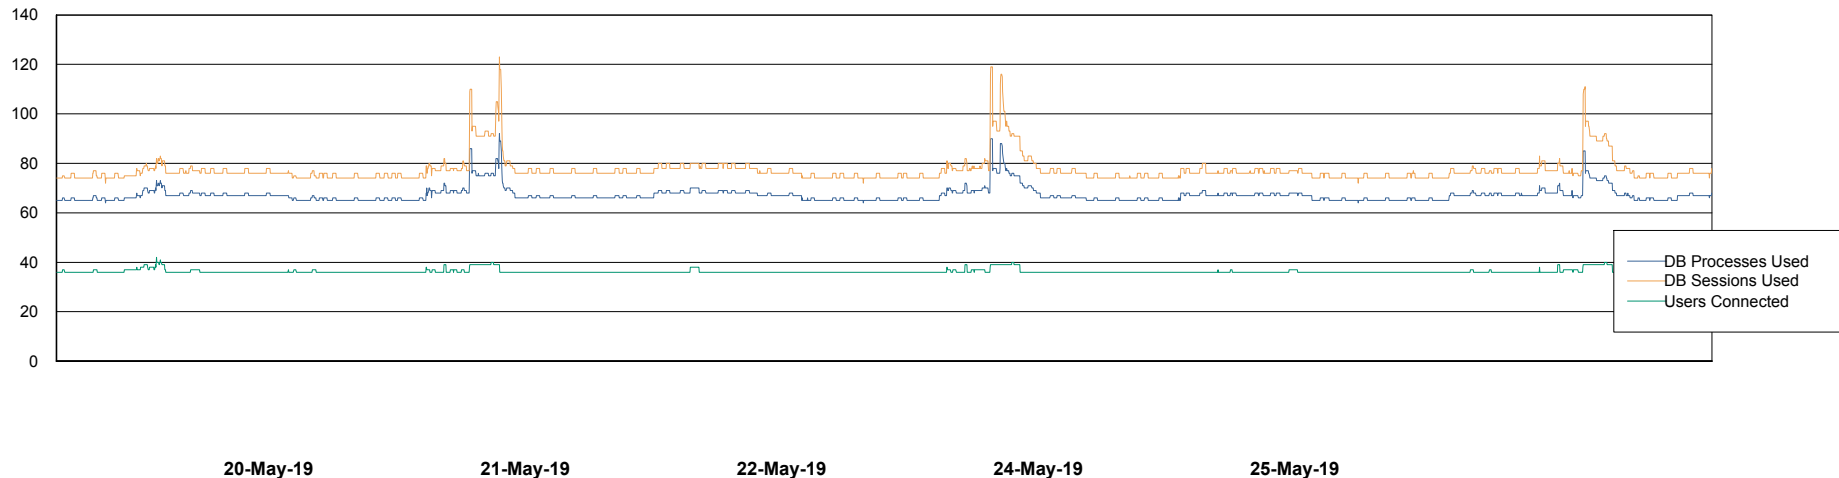

Database Performance BCMDB_ABS1 Production Database

DB Processes Max 300
DB Sessions Max 472