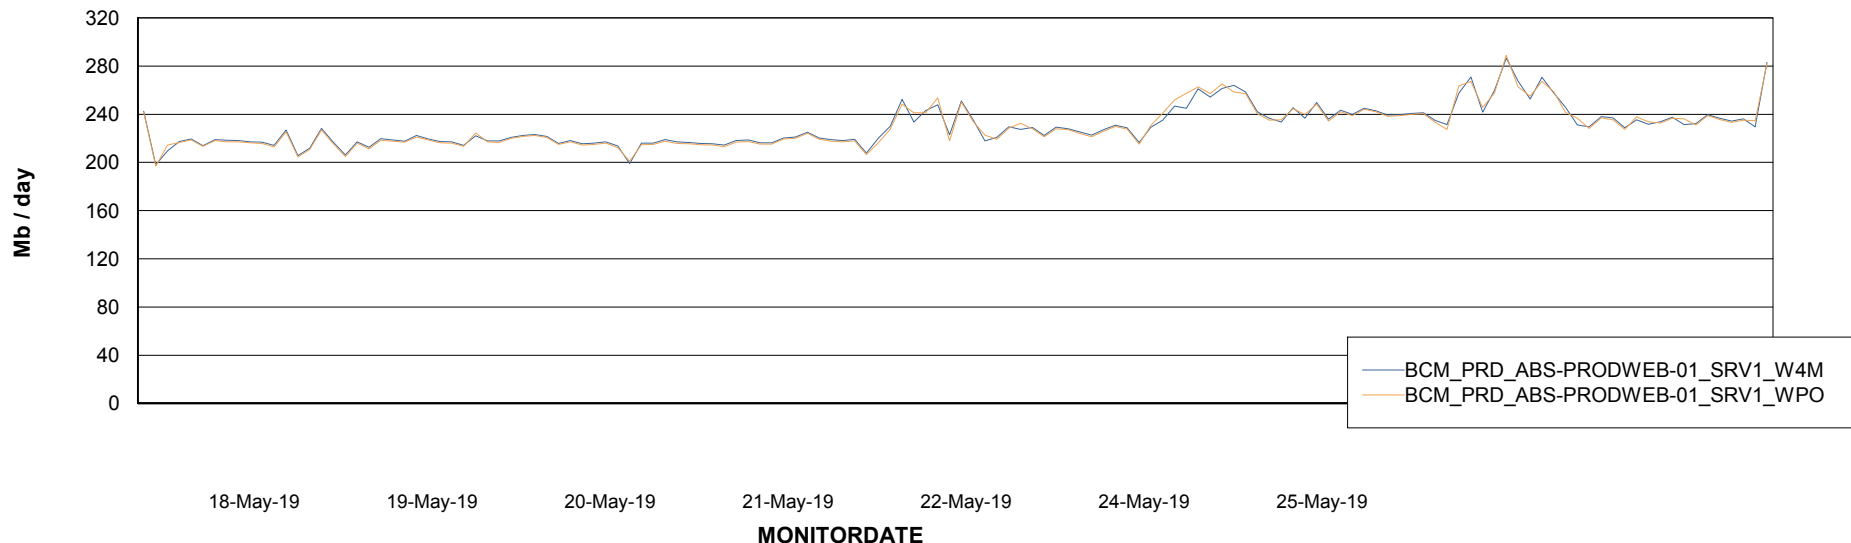

ABSSolute Web Component Services

Avg memory used per ABS Web component